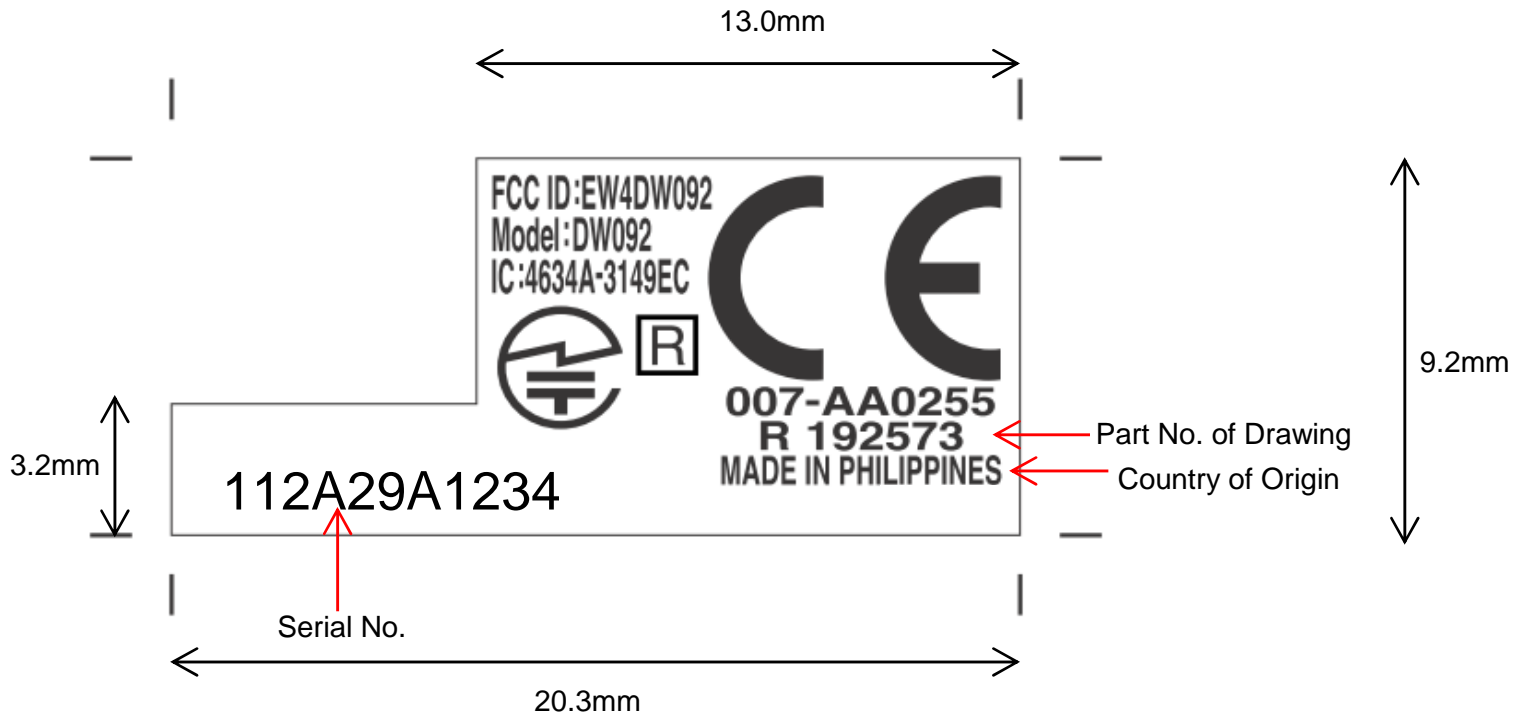

DW092 Label Drawing

<Serial No.>

112A29A1234

1: module cord

12: year

A: month

29: day

A: production line number

1234: serial number

Label Location

Bottom

Label