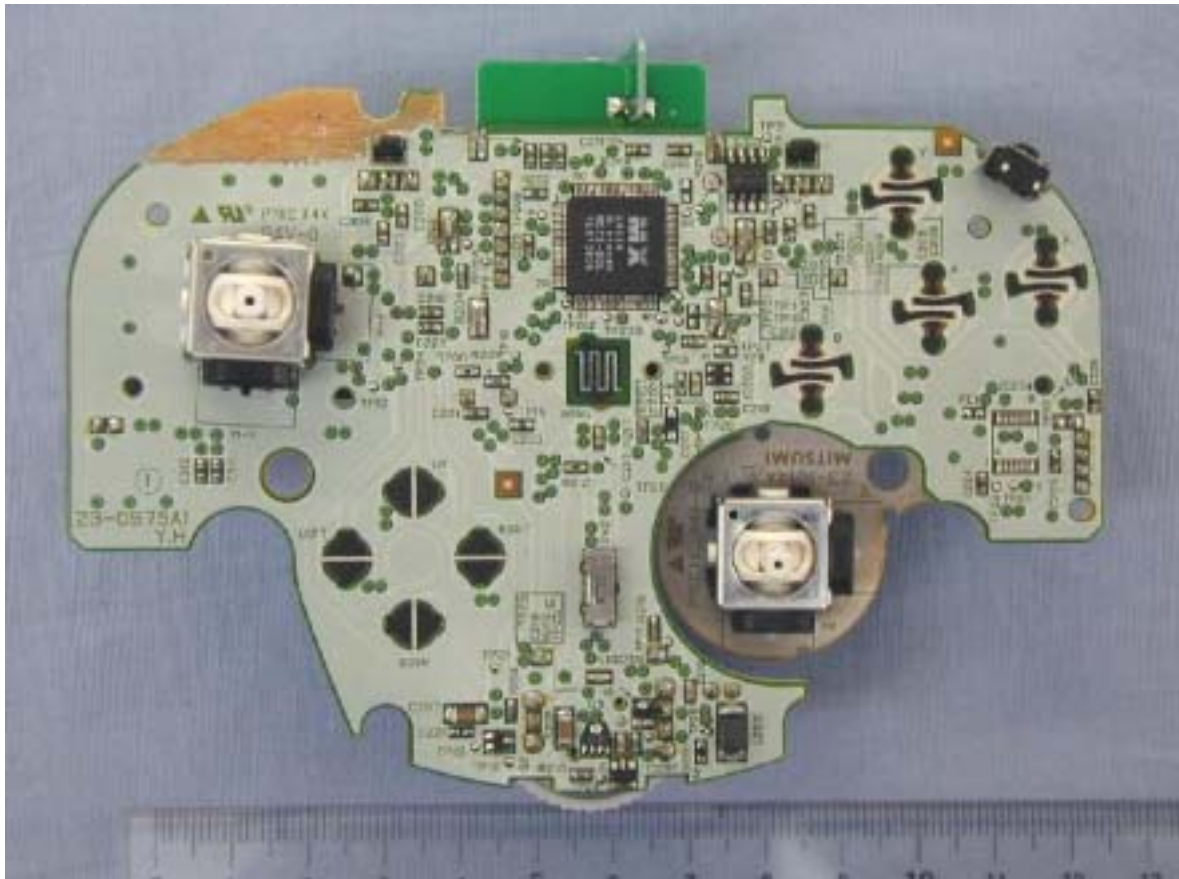

MITSUMI ELECTRIC CO., LTD.
WIRELESS CONTROLLER & RECEIVER for VIDEOGAME
FCC ID:EW4DOLAW
IC:4250A-DOLAW

Internal Photos

Tx module

Tx Antenna