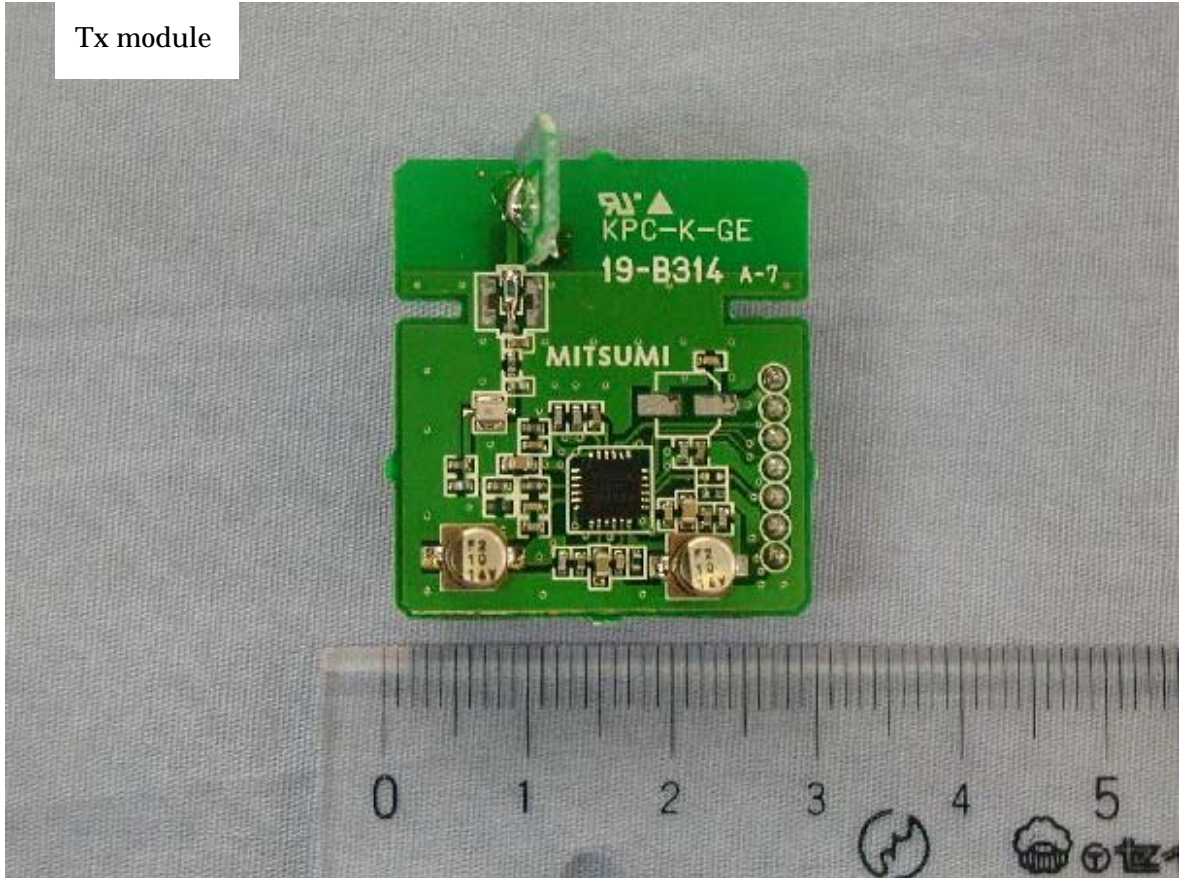

MITSUMI ELECTRIC CO., LTD.
WIRELESS CONTROLLER & RECEIVER for VIDEOGAME
FCC ID:EW4DOLAW
IC:4250A-DOLAW

Internal Photos

Tx module

Tx Antenna