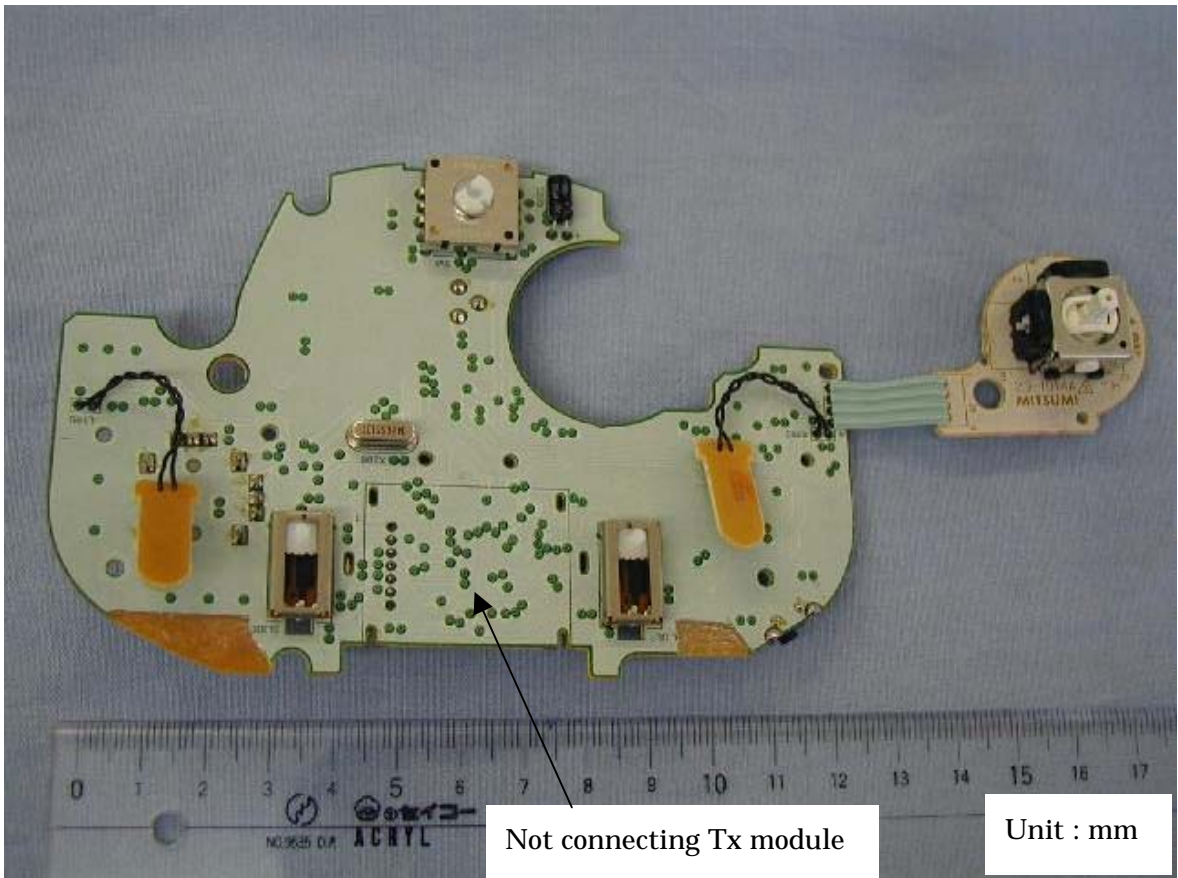

MITSUMI ELECTRIC CO., LTD.
WIRELESS CONTROLLER & RECEIVER for VIDEOGAME
FCC ID:EW4DOLAW
IC:4250A-DOLAW

Internal Photos

Tx module

Tx Antenna