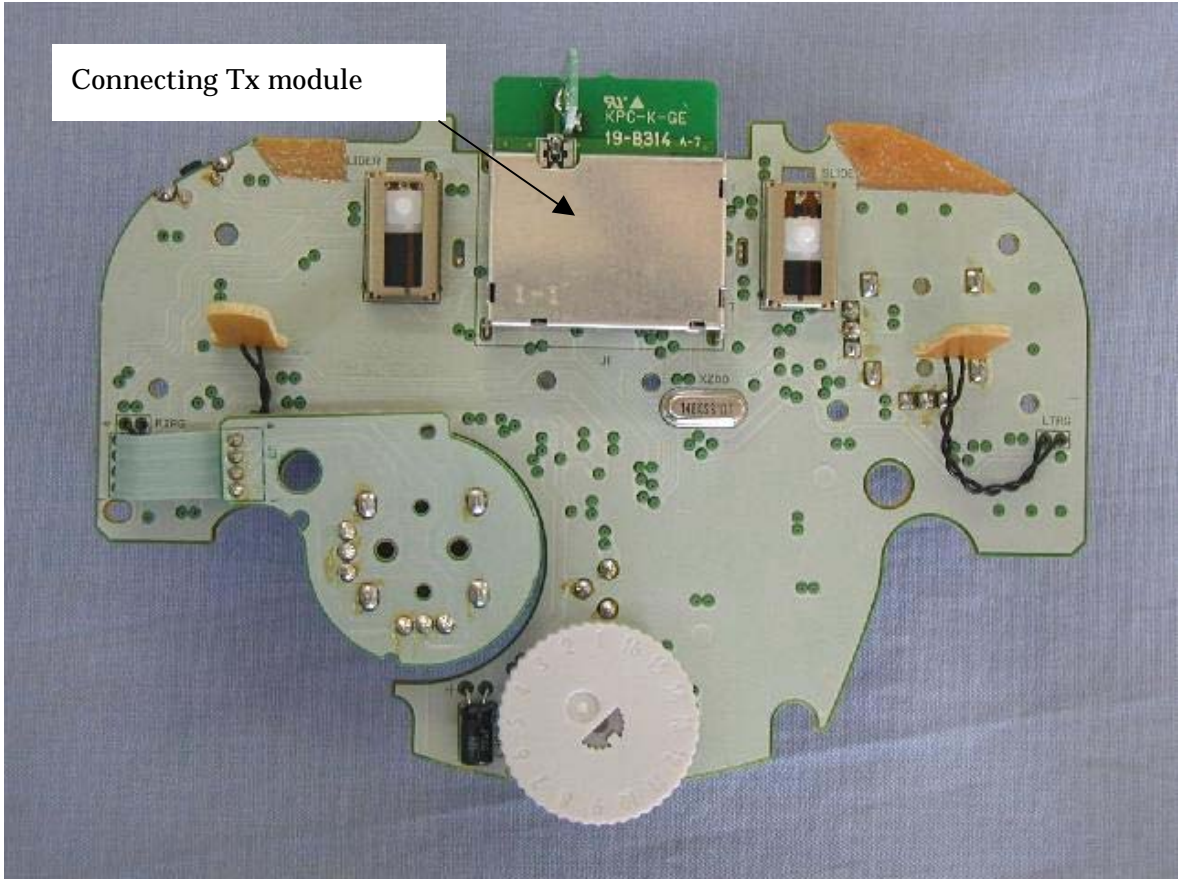

MITSUMI ELECTRIC CO., LTD.
WIRELESS CONTROLLER & RECEIVER for VIDEOGAME
FCC ID:EW4DOLAW
IC:4250A-DOLAW

Internal Photos

Tx module

Tx Antenna