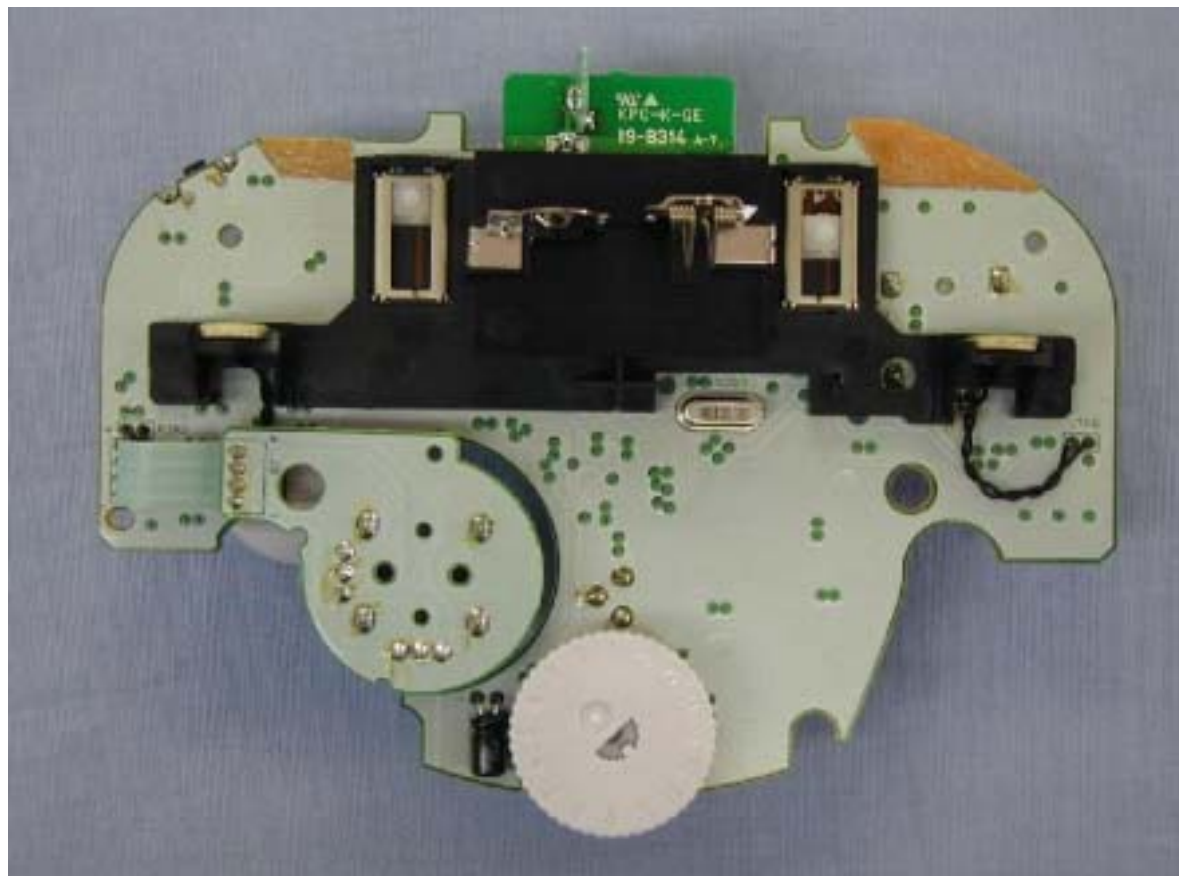

MITSUMI ELECTRIC CO., LTD.
WIRELESS CONTROLLER & RECEIVER for VIDEOGAME
FCC ID:EW4DOLAW
IC:4250A-DOLAW

Internal Photos

Tx module

Tx Antenna