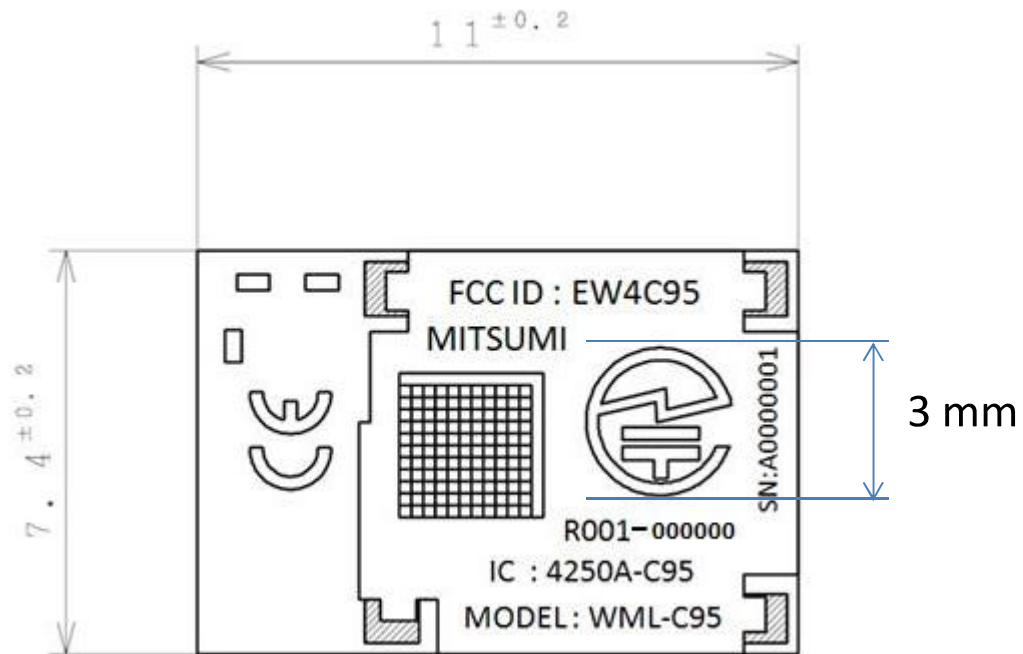

Label and Label Location

MODEL : WML-C95

FCC ID : EW4C95

IC : 4250A-C95

Location: Printed on top of shield case