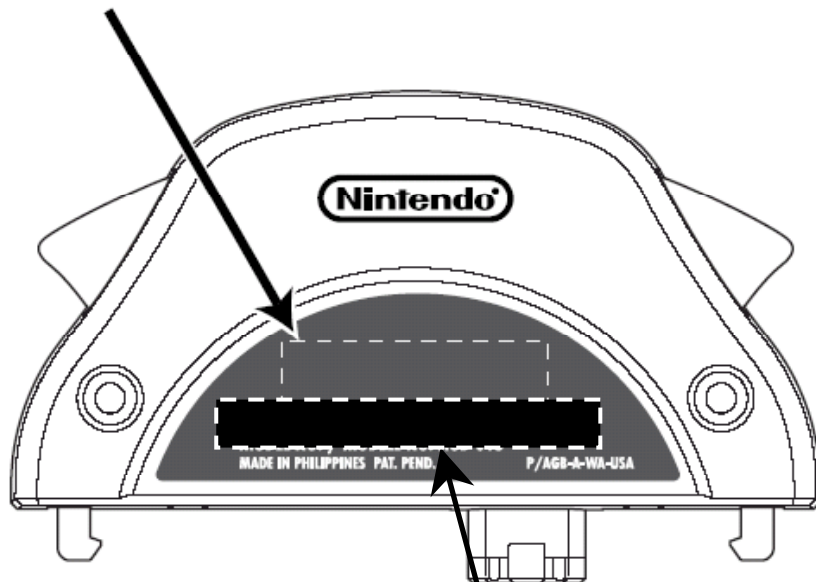

FCC ID and IC Label format

Applicant : MITSUMI ELECTRIC CO., LTD.

FCC ID: EW4-AGBWA

IC Certification Number: 4250A-AGBWA

Model No: AGB-015

The brand name enters here.

FCC ID: EW4-AGBWA IC: 4250A-AGBWA
MODEL NO./MODELE NO. AGB-015