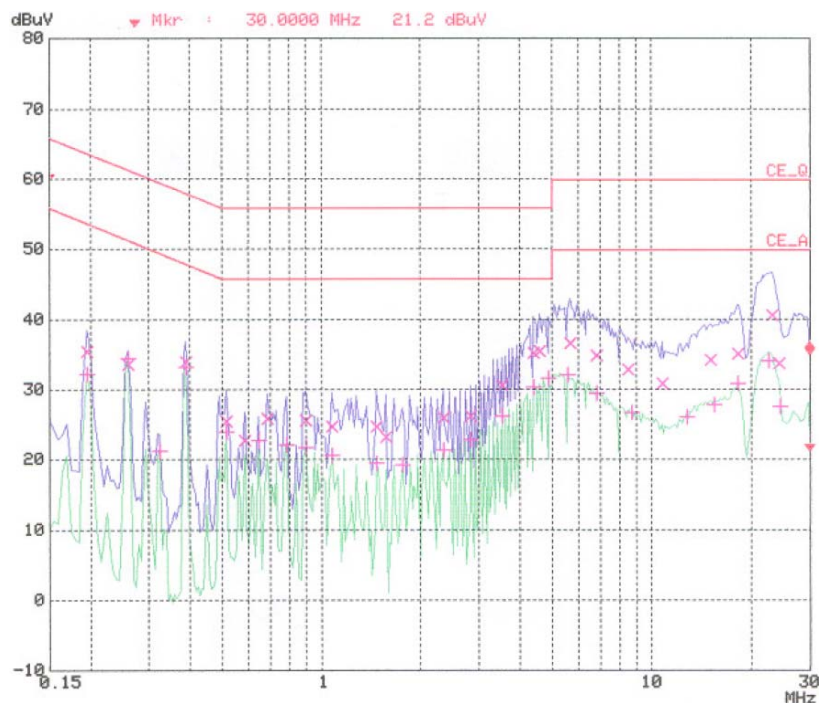

APPENDIX B
: PLOTS OF CONDUCTED EMISSIONS

■ Test Mode: 1024*768 / 75Hz(Analog)

< Hot line >

< Neutral line >

■ Test Mode: 800*600 / 75Hz (Analog)

< Hot line >

< Neutral line >

■ Test Mode: 640*480 / 60Hz (Analog)

< Hot line >

< Neutral line >

■ Test Mode: DTV mode

< Hot line >

< Neutral line >

■ Test Mode: AV mode

< Hot line >

< Neutral line >