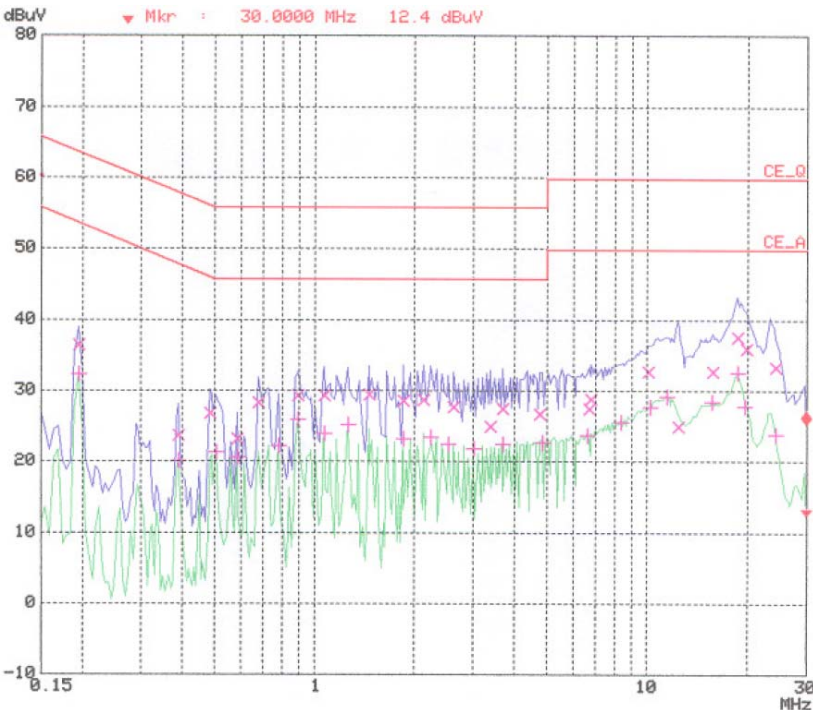

APPENDIX B
: PLOTS OF CONDUCTED EMISSIONS

■ Test Mode: 1024*768 / 75Hz(Analog)

< Hot line >

< Neutral line >

■ Test Mode: 800*600 / 75Hz (Analog)

< Hot line >

< Neutral line >

■ Test Mode: 640*480 / 60Hz (Analog)

< Hot line >

< Neutral line >

■ Test Mode: DTV mode

< Hot line >

< Neutral line >

■ Test Mode: AV mode

< Hot line >

< Neutral line >