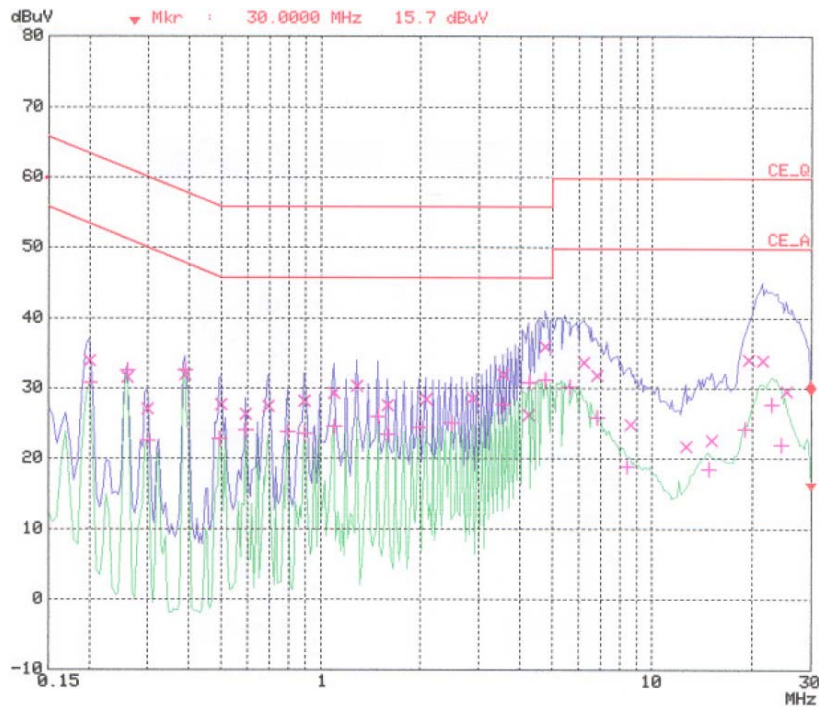

APPENDIX B
: PLOTS OF CONDUCTED EMISSIONS

■ Test Mode: 1024*768 / 75Hz(Analog)

< Hot line >

< Neutral line >

■ Test Mode: 800*600 / 75Hz (Analog)

< Hot line >

< Neutral line >

■ Test Mode: 640*480 / 60Hz (Analog)

< Hot line >

< Neutral line >

■ Test Mode: DTV mode

< Hot line >

< Neutral line >

■ Test Mode: AV mode

< Hot line >

< Neutral line >