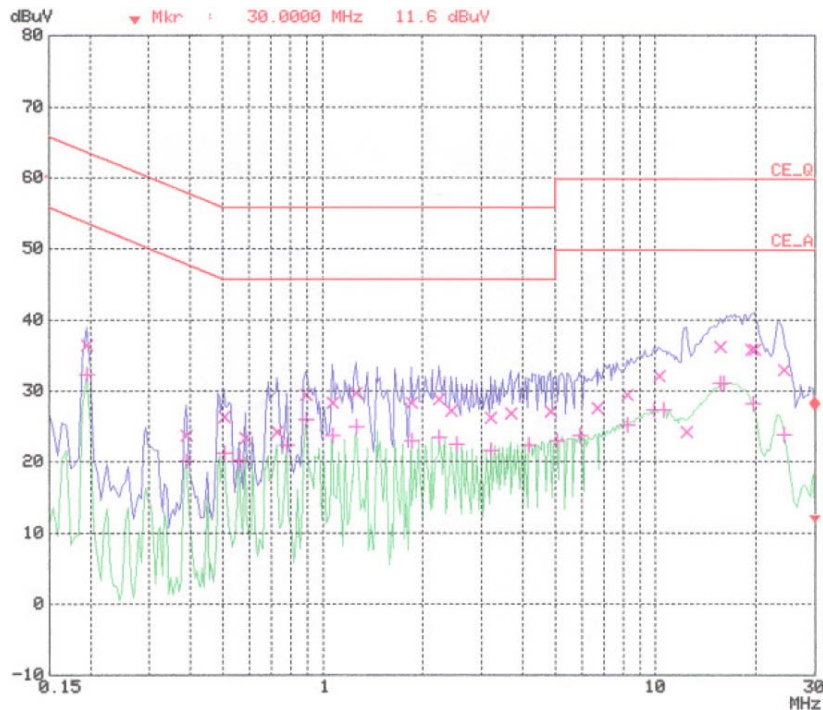

APPENDIX B
: PLOTS OF CONDUCTED EMISSIONS

■ Test Mode: 1024*768 / 75Hz(Analog)

< Hot line >

< Neutral line >

■ Test Mode: 800*600 / 75Hz (Analog)

< Hot line >

< Neutral line >

■ Test Mode: 640*480 / 60Hz (Analog)

< Hot line >

< Neutral line >

■ Test Mode: DTV mode

< Hot line >

< Neutral line >

■ Test Mode: AV mode

< Hot line >

< Neutral line >