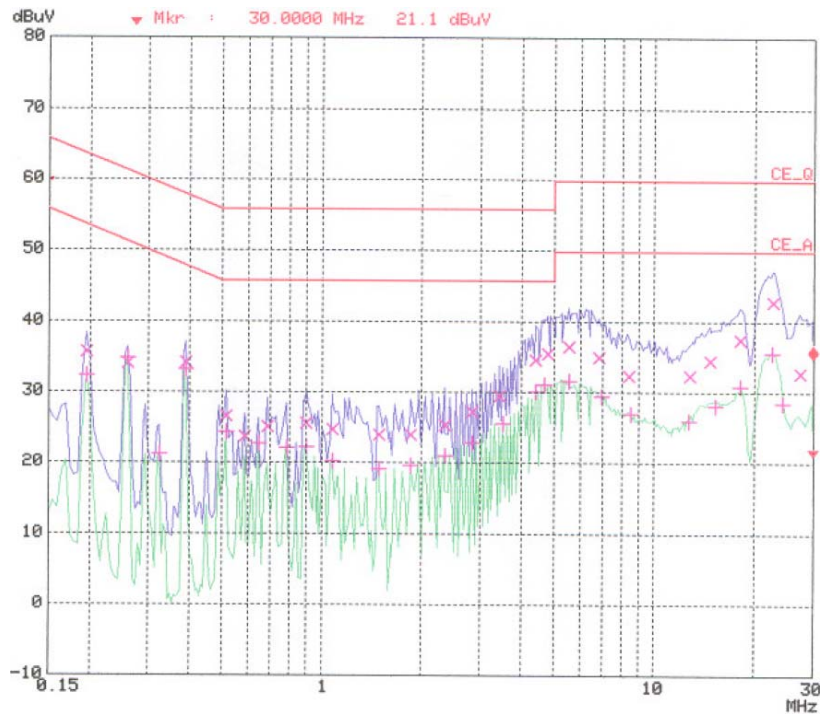

APPENDIX B
: PLOTS OF CONDUCTED EMISSIONS

■ Test Mode: 1024*768 / 75Hz(Analog)

< Hot line >

< Neutral line >

■ Test Mode: 800*600 / 75Hz (Analog)

< Hot line >

< Neutral line >

■ Test Mode: 640*480 / 60Hz (Analog)

< Hot line >

< Neutral line >

■ Test Mode: DTV mode

< Hot line >

< Neutral line >

■ Test Mode: AV mode

< Hot line >

< Neutral line >