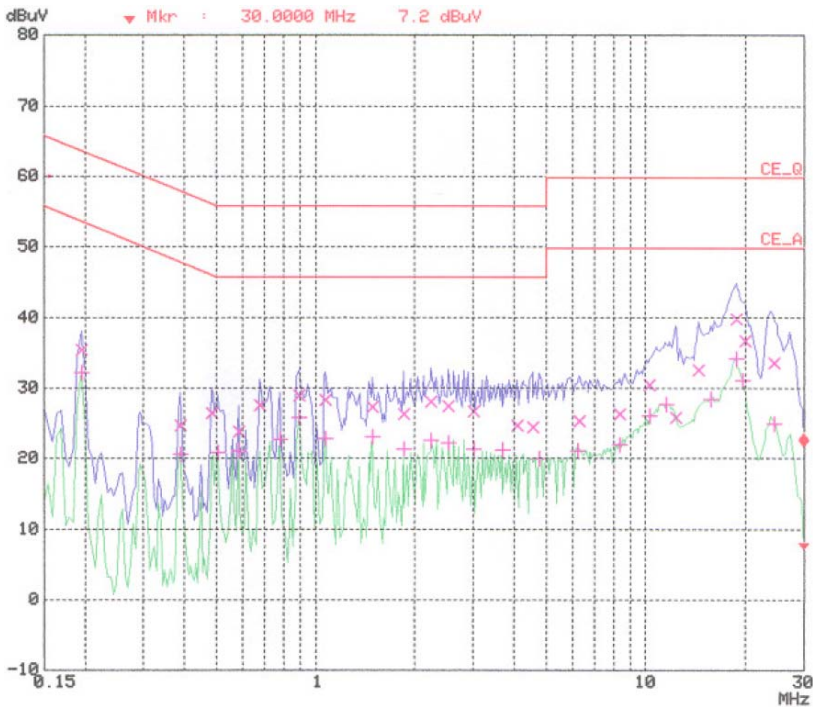

APPENDIX B
: PLOTS OF CONDUCTED EMISSIONS

■ Test Mode: 1024*768 / 75Hz(Analog)

< Hot line >

< Neutral line >

■ Test Mode: 800*600 / 75Hz (Analog)

< Hot line >

< Neutral line >

■ Test Mode: 640*480 / 60Hz (Analog)

< Hot line >

< Neutral line >

■ Test Mode: DTV mode

< Hot line >

< Neutral line >

■ Test Mode: AV mode

< Hot line >

< Neutral line >