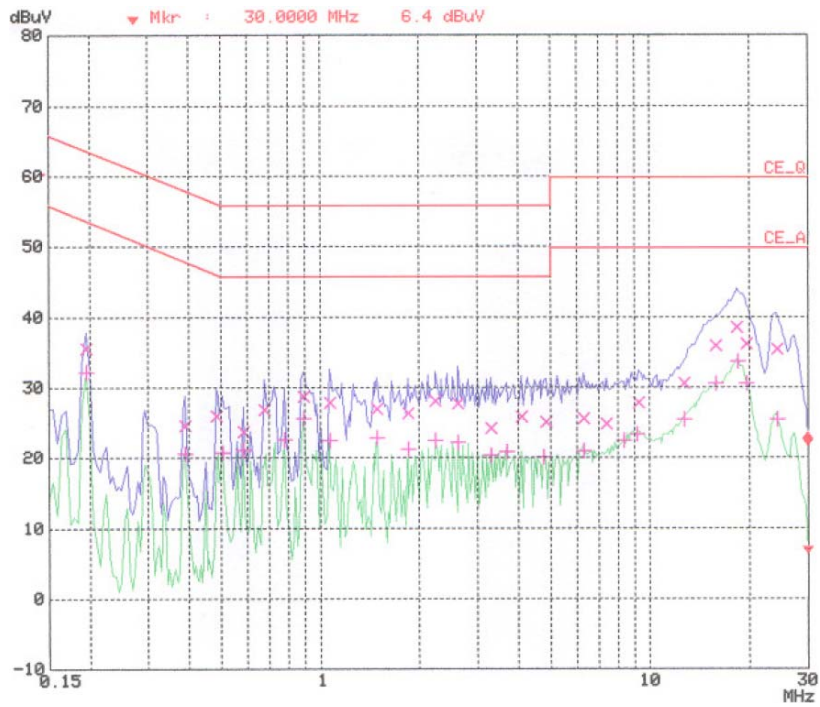

APPENDIX B
: PLOTS OF CONDUCTED EMISSIONS

■ Test Mode: 1024*768 / 75Hz(Analog)

< Hot line >

< Neutral line >

■ Test Mode: 800*600 / 75Hz (Analog)

< Hot line >

< Neutral line >

■ Test Mode: 640*480 / 60Hz (Analog)

< Hot line >

< Neutral line >

■ Test Mode: DTV mode

< Hot line >

< Neutral line >

■ Test Mode: AV mode

< Hot line >

< Neutral line >