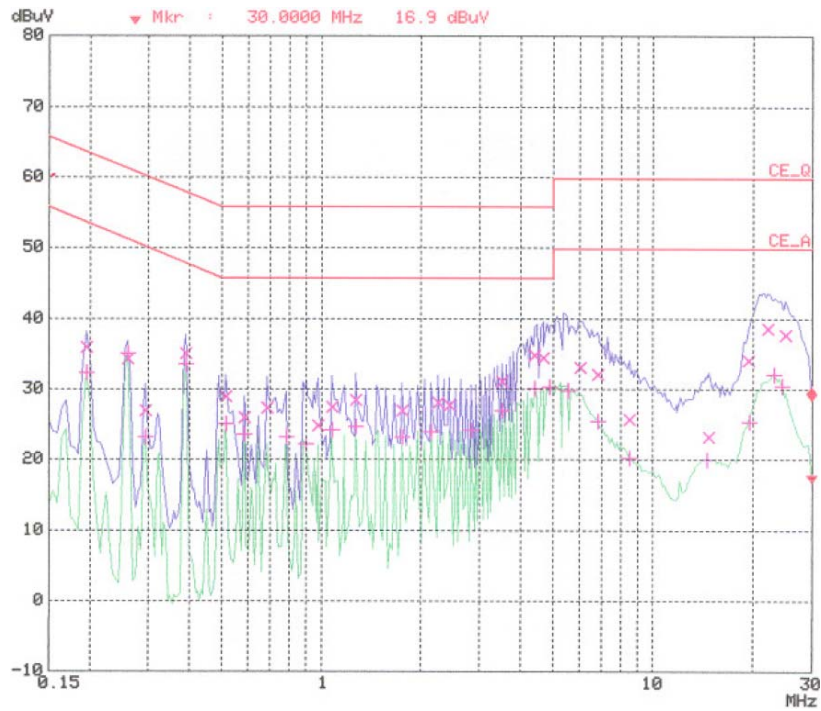

APPENDIX B
: PLOTS OF CONDUCTED EMISSIONS

■ Test Mode: 1024*768 / 75Hz(Analog)

< Hot line >

< Neutral line >

■ Test Mode: 800*600 / 75Hz (Analog)

< Hot line >

< Neutral line >

■ Test Mode: 640*480 / 60Hz (Analog)

< Hot line >

< Neutral line >

■ Test Mode: DTV mode

< Hot line >

< Neutral line >

■ Test Mode: AV mode

< Hot line >

< Neutral line >