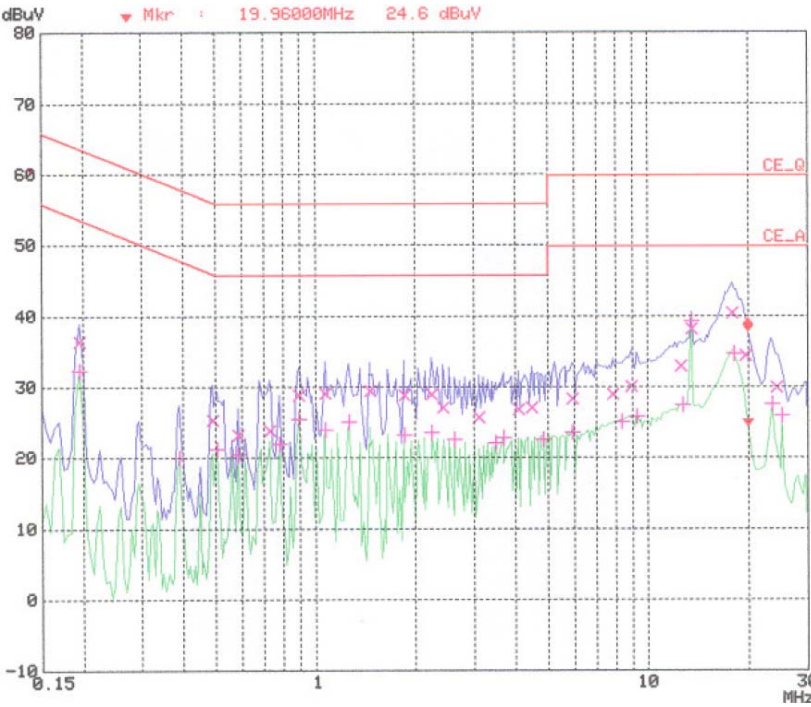

APPENDIX B
: PLOTS OF CONDUCTED EMISSIONS

■ Test Mode: 1024*768 / 75Hz(Analog)

< Hot line >

< Neutral line >

■ Test Mode: 800*600 / 75Hz (Analog)

< Hot line >

< Neutral line >

■ Test Mode: 640*480 / 60Hz (Analog)

< Hot line >

< Neutral line >

■ Test Mode: DTV mode

< Hot line >

< Neutral line >

■ Test Mode: AV mode

< Hot line >

< Neutral line >