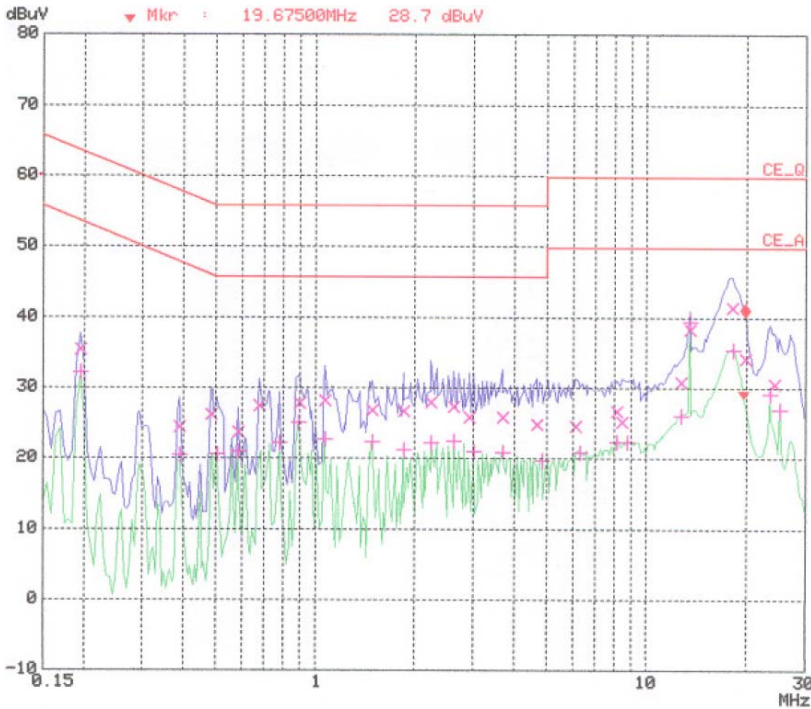

APPENDIX B
: PLOTS OF CONDUCTED EMISSIONS

■ Test Mode: 1024*768 / 75Hz(Analog)

< Hot line >

< Neutral line >

■ Test Mode: 800*600 / 75Hz (Analog)

< Hot line >

< Neutral line >

■ Test Mode: 640*480 / 60Hz (Analog)

< Hot line >

< Neutral line >

■ Test Mode: DTV mode

< Hot line >

< Neutral line >

■ Test Mode: AV mode

< Hot line >

< Neutral line >