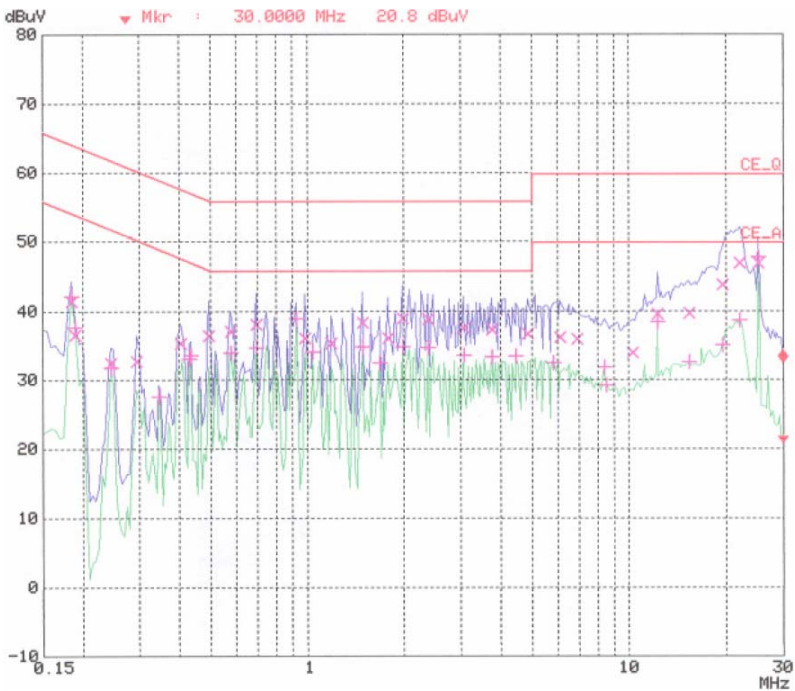

APPENDIX B
: PLOTS OF CONDUCTED EMISSIONS

■ Test Mode: 1024*768 / 75Hz(Analog)

< Hot line >

< Neutral line >

■ Test Mode: 800*600 / 75Hz (Analog)

< Hot line >

< Neutral line >

■ Test Mode: 640*480 / 60Hz (Analog)

< Hot line >

< Neutral line >

■ Test Mode: DTV mode

< Hot line >

< Neutral line >

■ Test Mode: AV mode

< Hot line >

< Neutral line >