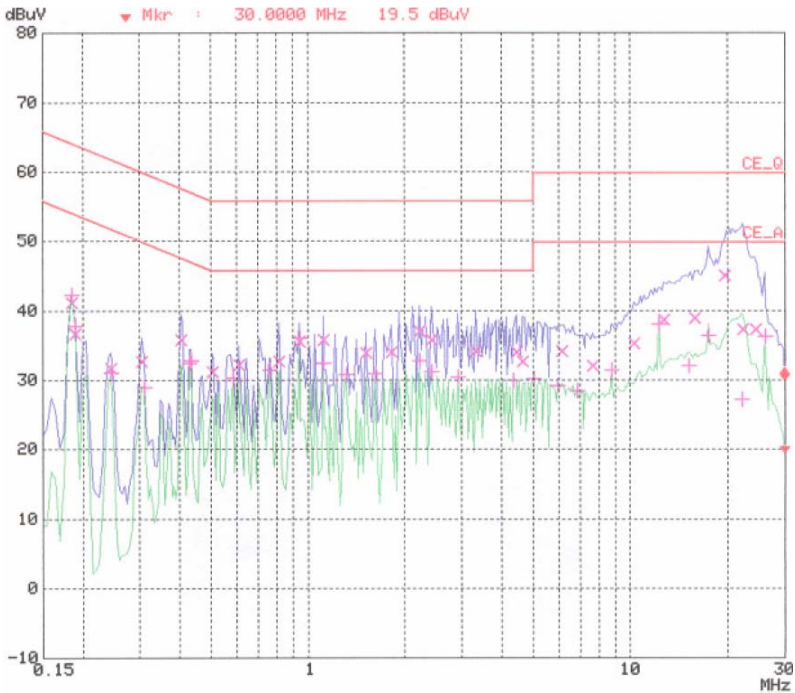

APPENDIX B
: PLOTS OF CONDUCTED EMISSIONS

■ Test Mode: 1024*768 / 75Hz(Analog)

< Hot line >

< Neutral line >

■ Test Mode: 800*600 / 75Hz (Analog)

< Hot line >

< Neutral line >

■ Test Mode: 640*480 / 60Hz (Analog)

< Hot line >

< Neutral line >

■ Test Mode: DTV mode

< Hot line >

< Neutral line >

■ Test Mode: AV mode

< Hot line >

< Neutral line >