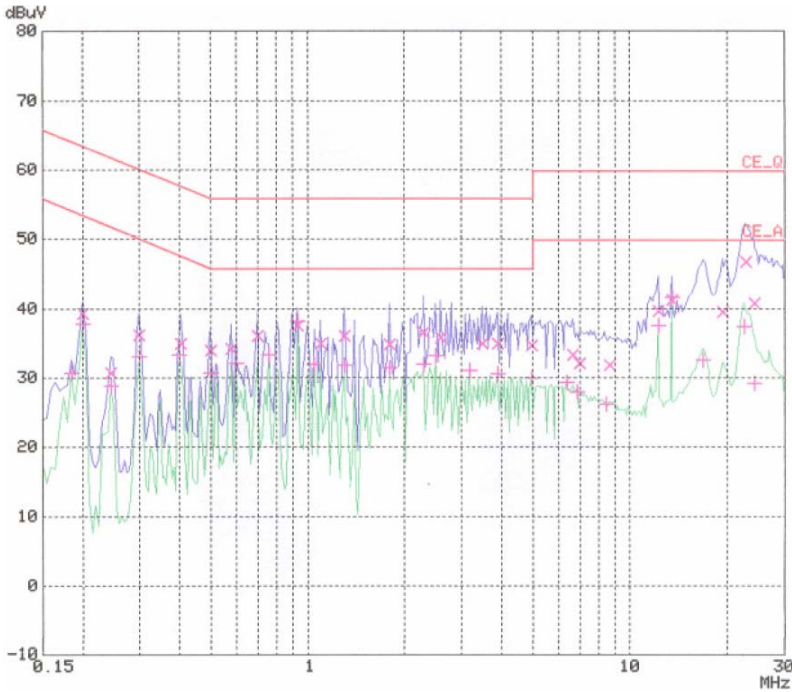

APPENDIX B
: PLOTS OF CONDUCTED EMISSIONS

■ Test Mode: 1024*768 / 75Hz(Analog)

< Hot line >

< Neutral line >

■ Test Mode: 800*600 / 75Hz (Analog)

< Hot line >

< Neutral line >

■ Test Mode: 640*480 / 60Hz (Analog)

< Hot line >

< Neutral line >

■ Test Mode: DTV mode

< Hot line >

< Neutral line >

■ Test Mode: AV mode

< Hot line >

< Neutral line >