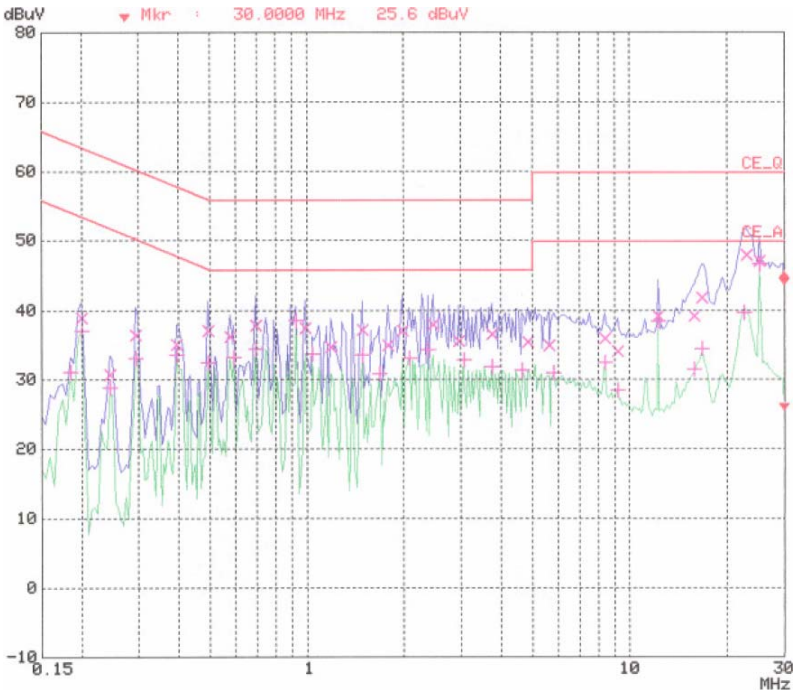

APPENDIX B
: PLOTS OF CONDUCTED EMISSIONS

■ Test Mode: 1024*768 / 75Hz(Analog)

< Hot line >

< Neutral line >

■ Test Mode: 800*600 / 75Hz (Analog)

< Hot line >

< Neutral line >

■ Test Mode: 640*480 / 60Hz (Analog)

< Hot line >

< Neutral line >

■ Test Mode: DTV mode

< Hot line >

< Neutral line >

■ Test Mode: AV mode

< Hot line >

< Neutral line >