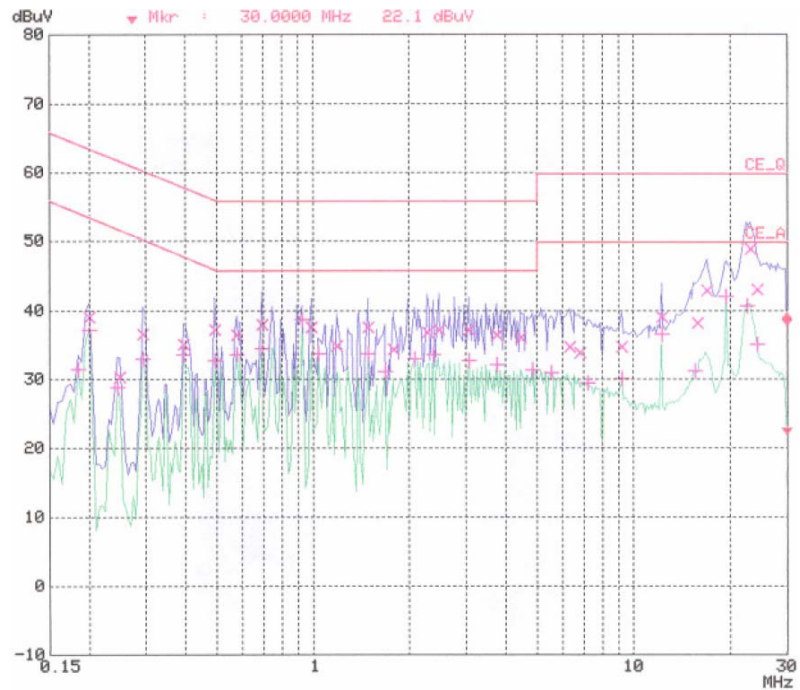

APPENDIX B
: PLOTS OF CONDUCTED EMISSIONS

■ Test Mode: 1024*768 / 75Hz(Analog)

< Hot line >

< Neutral line >

■ Test Mode: 800*600 / 75Hz (Analog)

< Hot line >

< Neutral line >

■ Test Mode: 640*480 / 60Hz (Analog)

< Hot line >

< Neutral line >

■ Test Mode: DTV mode

< Hot line >

< Neutral line >

■ Test Mode: AV mode

< Hot line >

< Neutral line >