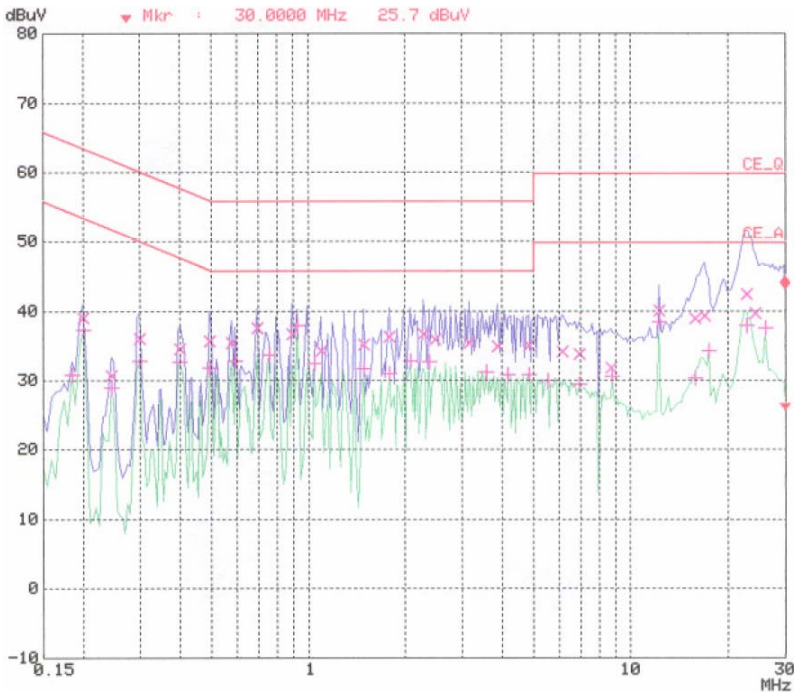

APPENDIX B
: PLOTS OF CONDUCTED EMISSIONS

■ Test Mode: 1024*768 / 75Hz(Analog)

< Hot line >

< Neutral line >

■ Test Mode: 800*600 / 75Hz (Analog)

< Hot line >

< Neutral line >

■ Test Mode: 640*480 / 60Hz (Analog)

< Hot line >

< Neutral line >

■ Test Mode: DTV mode

< Hot line >

< Neutral line >

■ Test Mode: AV mode

< Hot line >

< Neutral line >