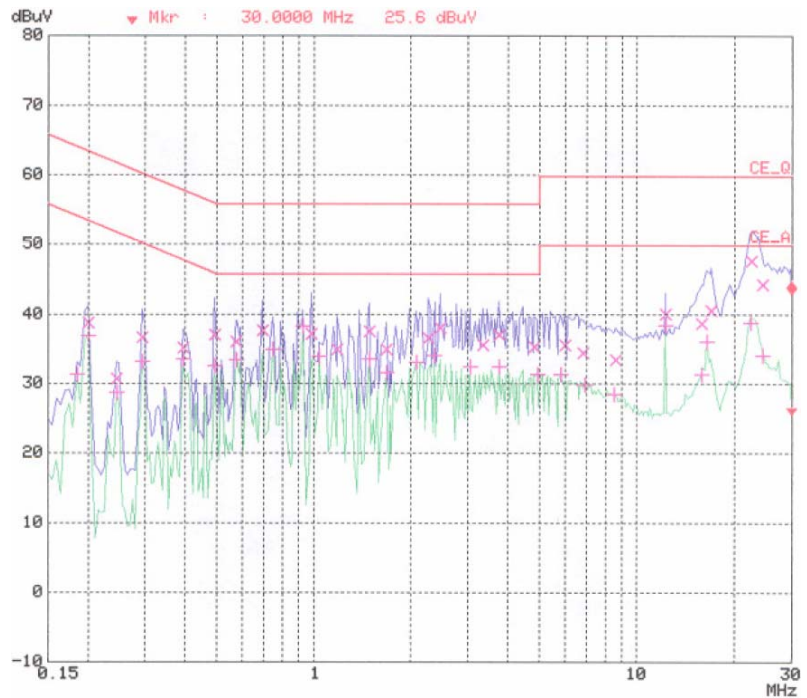

APPENDIX B
: PLOTS OF CONDUCTED EMISSIONS

■ Test Mode: 1024*768 / 75Hz(Analog)

< Hot line >

< Neutral line >

■ Test Mode: 800*600 / 75Hz (Analog)

< Hot line >

< Neutral line >

■ Test Mode: 640*480 / 60Hz (Analog)

< Hot line >

< Neutral line >

■ Test Mode: DTV mode

< Hot line >

< Neutral line >

■ Test Mode: AV mode

< Hot line >

< Neutral line >