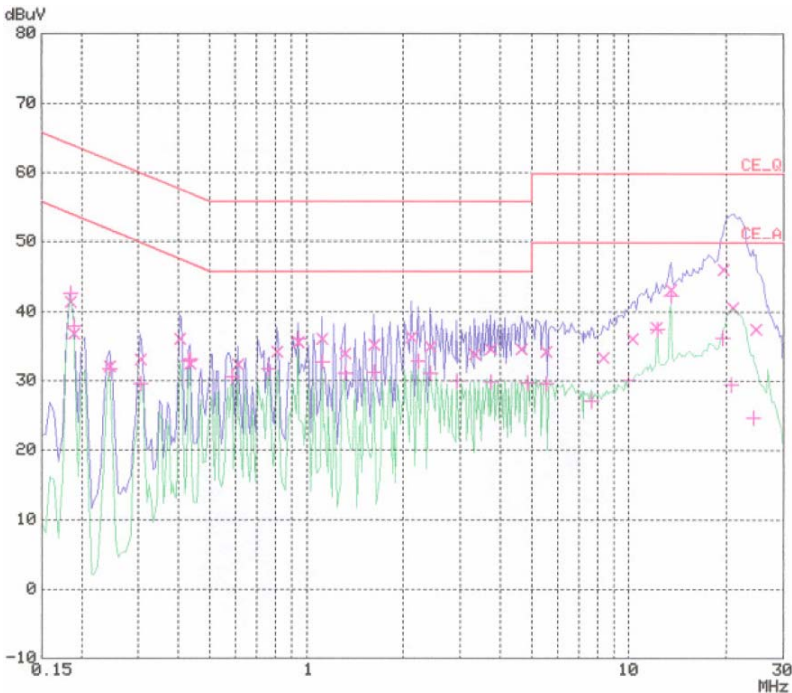

APPENDIX B
: PLOTS OF CONDUCTED EMISSIONS

■ Test Mode: 1024*768 / 75Hz(Analog)

< Hot line >

< Neutral line >

■ Test Mode: 800*600 / 75Hz (Analog)

< Hot line >

< Neutral line >

■ Test Mode: 640*480 / 60Hz (Analog)

< Hot line >

< Neutral line >

■ Test Mode: DTV mode

< Hot line >

< Neutral line >

■ Test Mode: AV mode

< Hot line >

< Neutral line >