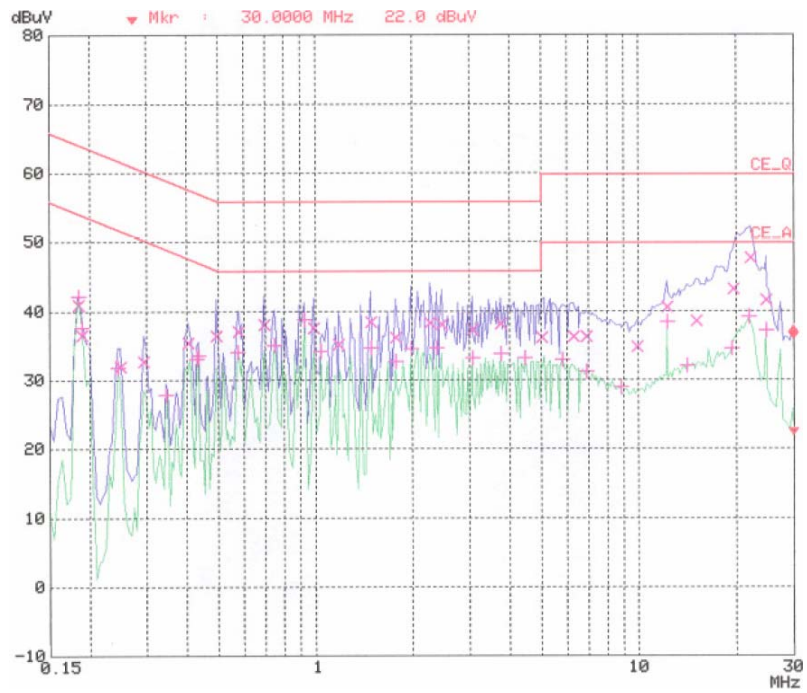

APPENDIX B
: PLOTS OF CONDUCTED EMISSIONS

■ Test Mode: 1024*768 / 75Hz(Analog)

< Hot line >

< Neutral line >

■ Test Mode: 800*600 / 75Hz (Analog)

< Hot line >

< Neutral line >

■ Test Mode: 640*480 / 60Hz (Analog)

< Hot line >

< Neutral line >

■ Test Mode: DTV mode

< Hot line >

< Neutral line >

■ Test Mode: AV mode

< Hot line >

< Neutral line >