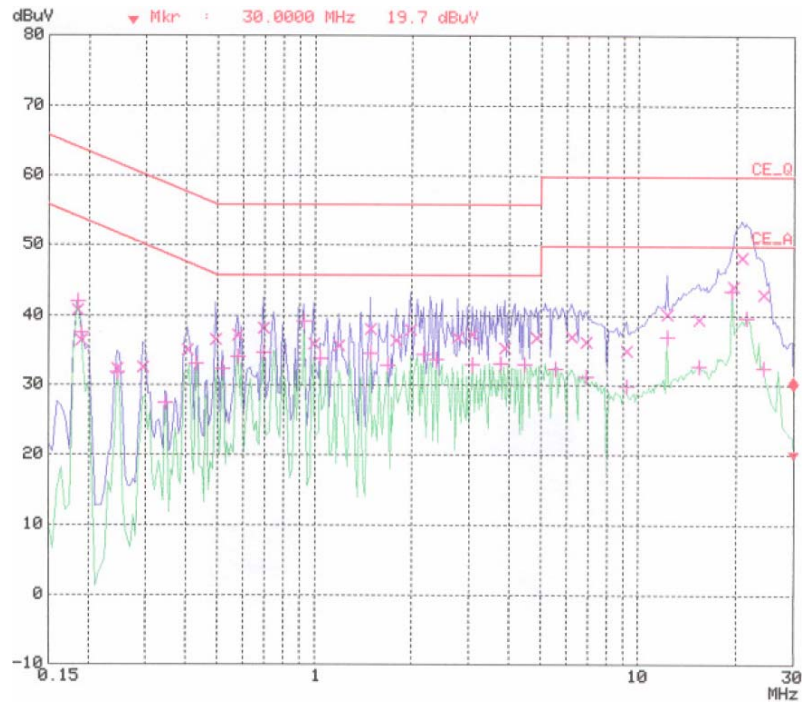

APPENDIX B
: PLOTS OF CONDUCTED EMISSIONS

■ Test Mode: 1024*768 / 75Hz(Analog)

< Hot line >

< Neutral line >

■ Test Mode: 800*600 / 75Hz (Analog)

< Hot line >

< Neutral line >

■ Test Mode: 640*480 / 60Hz (Analog)

< Hot line >

< Neutral line >

■ Test Mode: DTV mode

< Hot line >

< Neutral line >

■ Test Mode: AV mode

< Hot line >

< Neutral line >