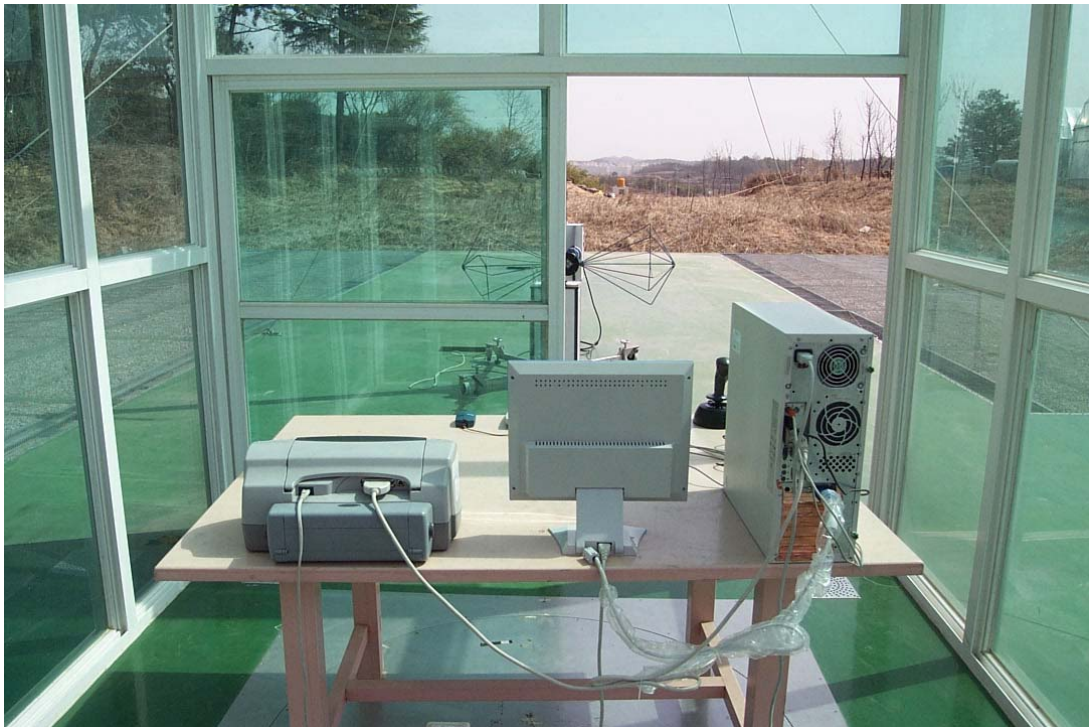

**APPENDIX E**  
**: TEST SET UP PHOTOGRAPHS**

The **Conducted Test Picture** and **Radiated Test Picture** show the worst-case configuration and cable placement.

■ Conducted Test Picture (Front)

■ Conducted Test Picture (Rear)

■ Radiated Test Picture (Front)

■ Radiated Test Picture (Rear)

---

**EUT Type: 15" LCD Monitor**

**FCC ID : EVOKLT-1514A**