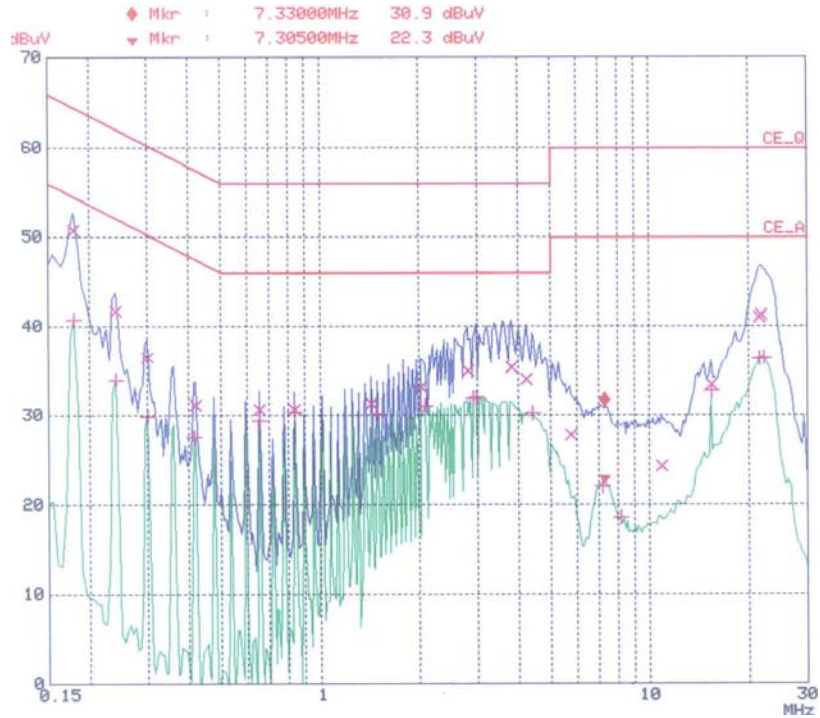

APPENDIX B
: PLOTS OF CONDUCTED EMISSIONS

■ Test Mode: 1280*1024 / 75Hz (Analog)

< Hot line >

< Neutral line >

■ Test Mode: 1280*1024 / 75Hz (Digital)

< Hot line >

< Neutral line >

■ Test Mode: 1024*768 / 75Hz (Analog)

< Hot line >

< Neutral line >

■ Test Mode: 800*600 / 75Hz (Analog)

< Hot line >

< Neutral line >

■ Test Mode: 640*480 / 75Hz

< Hot line >

< Neutral line >