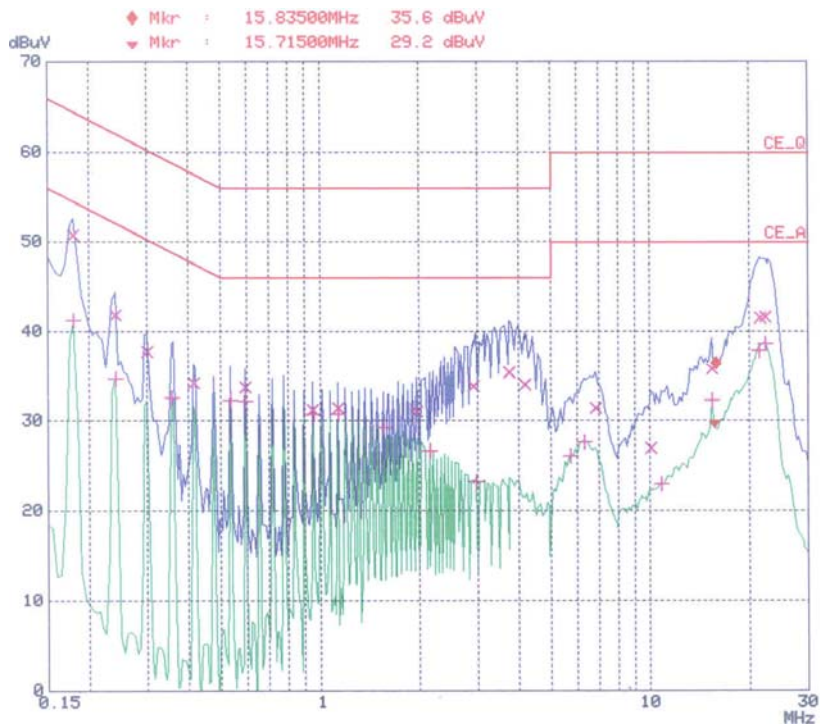

APPENDIX B
: PLOTS OF CONDUCTED EMISSIONS

■ Test Mode: 1280*1024 / 75Hz (Analog)

< Hot line >

< Neutral line >

■ Test Mode: 1280*1024 / 75Hz (Digital)

< Hot line >

< Neutral line >

■ Test Mode: 1024*768 / 75Hz (Analog)

< Hot line >

< Neutral line >

■ Test Mode: 800*600 / 75Hz (Analog)

< Hot line >

< Neutral line >

■ Test Mode: 640*480 / 75Hz

< Hot line >

< Neutral line >