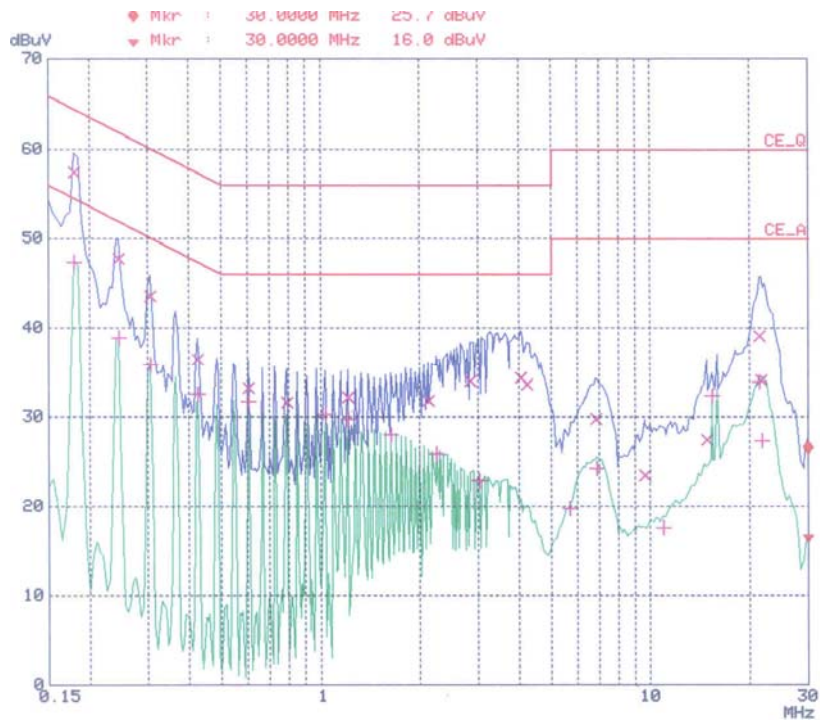

APPENDIX B
: PLOTS OF CONDUCTED EMISSIONS

■ Test Mode: 1280*1024 / 75Hz (Analog)

< Hot line >

< Neutral line >

■ Test Mode: 1280*1024 / 75Hz (Digital)

< Hot line >

< Neutral line >

■ Test Mode: 1024*768 / 75Hz (Analog)

< Hot line >

< Neutral line >

■ Test Mode: 800*600 / 75Hz (Analog)

< Hot line >

< Neutral line >

■ Test Mode: 640*480 / 75Hz

< Hot line >

< Neutral line >