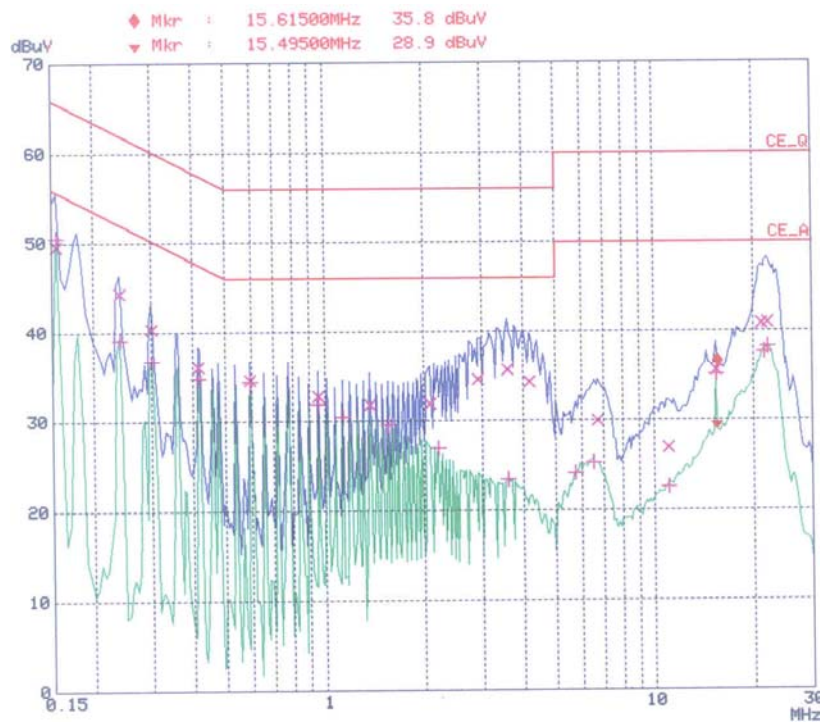

APPENDIX B
: PLOTS OF CONDUCTED EMISSIONS

■ Test Mode: 1280*1024 / 75Hz (Analog)

< Hot line >

< Neutral line >

■ Test Mode: 1280*1024 / 75Hz (Digital)

< Hot line >

< Neutral line >

■ Test Mode: 1024*768 / 75Hz (Analog)

< Hot line >

< Neutral line >

■ Test Mode: 800*600 / 75Hz (Analog)

< Hot line >

< Neutral line >

■ Test Mode: 640*480 / 75Hz

< Hot line >

< Neutral line >