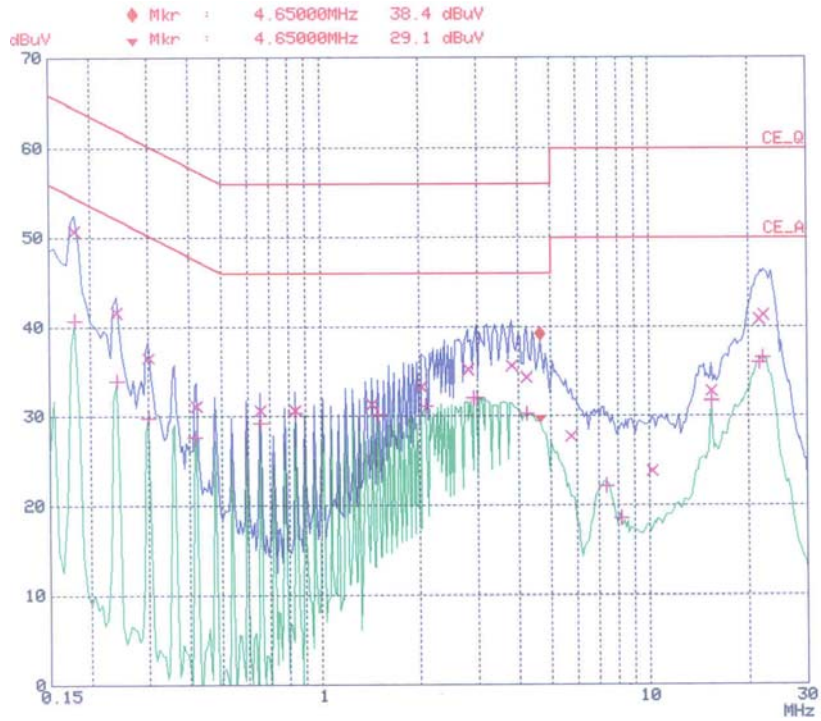

APPENDIX B
: PLOTS OF CONDUCTED EMISSIONS

■ Test Mode: 1280*1024 / 75Hz (Analog)

< Hot line >

< Neutral line >

■ Test Mode: 1280*1024 / 75Hz (Digital)

< Hot line >

< Neutral line >

■ Test Mode: 1024*768 / 75Hz (Analog)

< Hot line >

< Neutral line >

■ Test Mode: 800*600 / 75Hz (Analog)

< Hot line >

< Neutral line >

■ Test Mode: 640*480 / 75Hz

< Hot line >

< Neutral line >