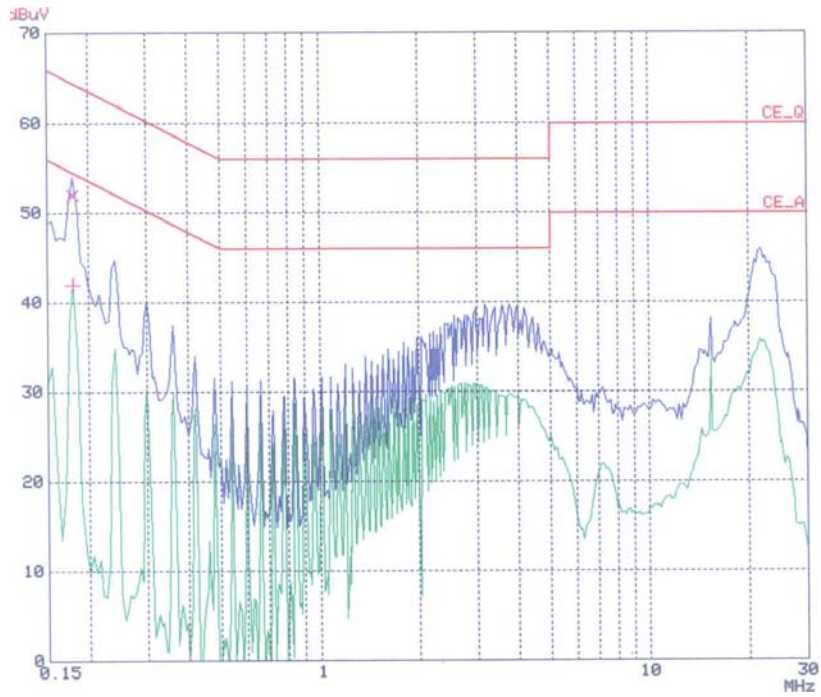

APPENDIX B
: PLOTS OF CONDUCTED EMISSIONS

■ Test Mode: 1280*1024 / 75Hz (Analog)

< Hot line >

< Neutral line >

■ Test Mode: 1280*1024 / 75Hz (Digital)

< Hot line >

< Neutral line >

■ Test Mode: 1024*768 / 75Hz (Analog)

< Hot line >

< Neutral line >

■ Test Mode: 800*600 / 75Hz (Analog)

< Hot line >

< Neutral line >

■ Test Mode: 640*480 / 75Hz

< Hot line >

< Neutral line >