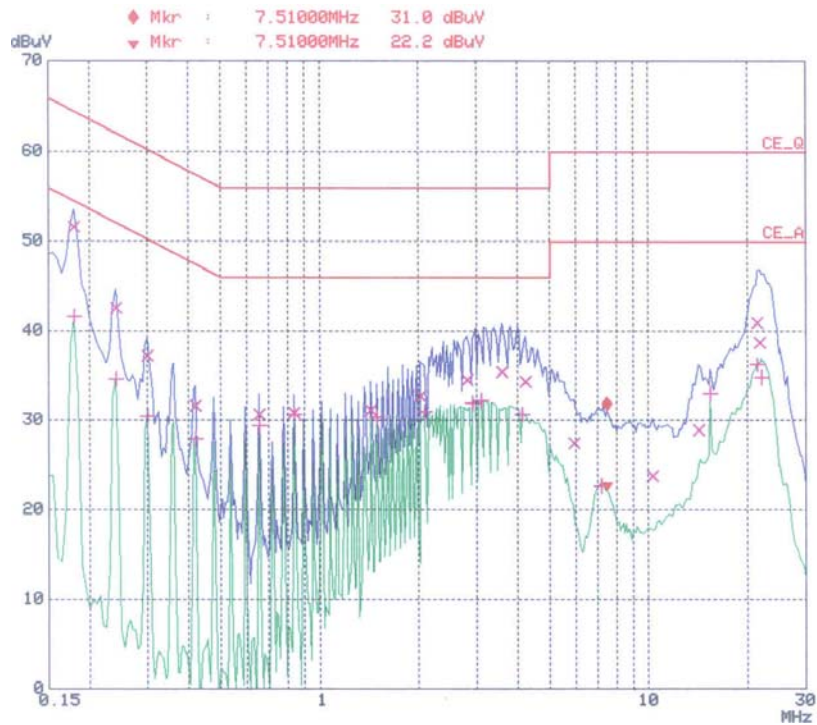

APPENDIX B
: PLOTS OF CONDUCTED EMISSIONS

■ Test Mode: 1280*1024 / 75Hz (Analog)

< Hot line >

< Neutral line >

■ Test Mode: 1280*1024 / 75Hz (Digital)

< Hot line >

< Neutral line >

■ Test Mode: 1024*768 / 75Hz (Analog)

< Hot line >

< Neutral line >

■ Test Mode: 800*600 / 75Hz (Analog)

< Hot line >

< Neutral line >

■ Test Mode: 640*480 / 75Hz

< Hot line >

< Neutral line >