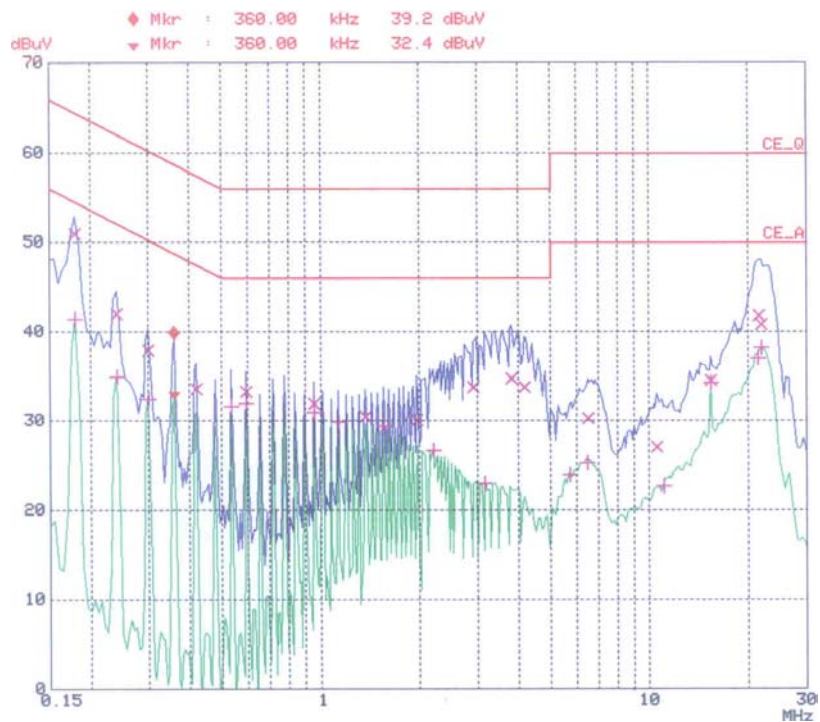

APPENDIX B
: PLOTS OF CONDUCTED EMISSIONS

■ Test Mode: 1280*1024 / 75Hz (Analog)

< Hot line >

< Neutral line >

■ Test Mode: 1280*1024 / 75Hz (Digital)

< Hot line >

< Neutral line >

■ Test Mode: 1024*768 / 75Hz (Analog)

< Hot line >

< Neutral line >

■ Test Mode: 800*600 / 75Hz (Analog)

< Hot line >

< Neutral line >

■ Test Mode: 640*480 / 75Hz

< Hot line >

< Neutral line >