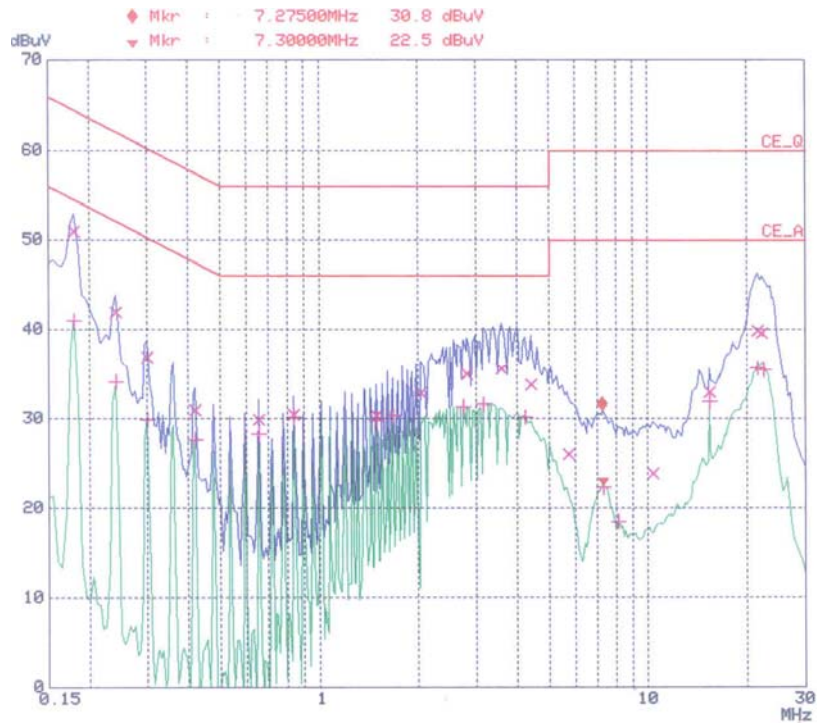

APPENDIX B
: PLOTS OF CONDUCTED EMISSIONS

■ Test Mode: 1280*1024 / 75Hz (Analog)

< Hot line >

< Neutral line >

■ Test Mode: 1280*1024 / 75Hz (Digital)

< Hot line >

< Neutral line >

■ Test Mode: 1024*768 / 75Hz (Analog)

< Hot line >

< Neutral line >

■ Test Mode: 800*600 / 75Hz (Analog)

< Hot line >

< Neutral line >

■ Test Mode: 640*480 / 75Hz

< Hot line >

< Neutral line >