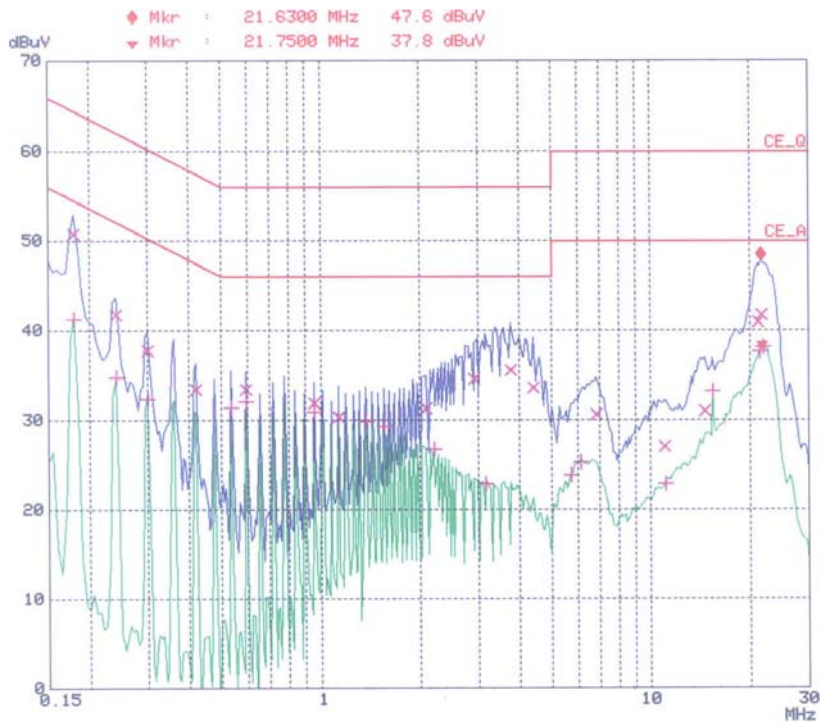

APPENDIX B
: PLOTS OF CONDUCTED EMISSIONS

■ Test Mode: 1280*1024 / 75Hz (Analog)

< Hot line >

< Neutral line >

■ Test Mode: 1280*1024 / 75Hz (Digital)

< Hot line >

< Neutral line >

■ Test Mode: 1024*768 / 75Hz (Analog)

< Hot line >

< Neutral line >

■ Test Mode: 800*600 / 75Hz (Analog)

< Hot line >

< Neutral line >

■ Test Mode: 640*480 / 75Hz

< Hot line >

< Neutral line >