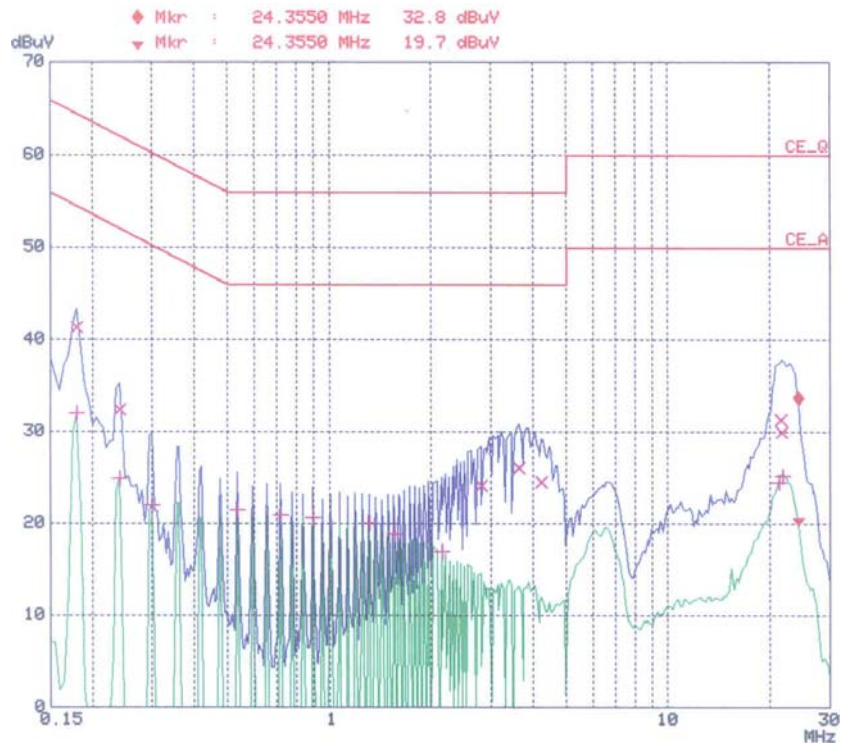

APPENDIX B
: PLOTS OF CONDUCTED EMISSIONS

■ Test Mode: 1280*1024 / 75Hz (Analog)

< Hot line >

< Neutral line >

■ Test Mode: 1280*1024 / 75Hz (Digital)

< Hot line >

< Neutral line >

■ Test Mode: 1024*768 / 75Hz (Analog)

< Hot line >

< Neutral line >

■ Test Mode: 800*600 / 75Hz (Analog)

< Hot line >

< Neutral line >

■ Test Mode: 640*480 / 75Hz

< Hot line >

< Neutral line >