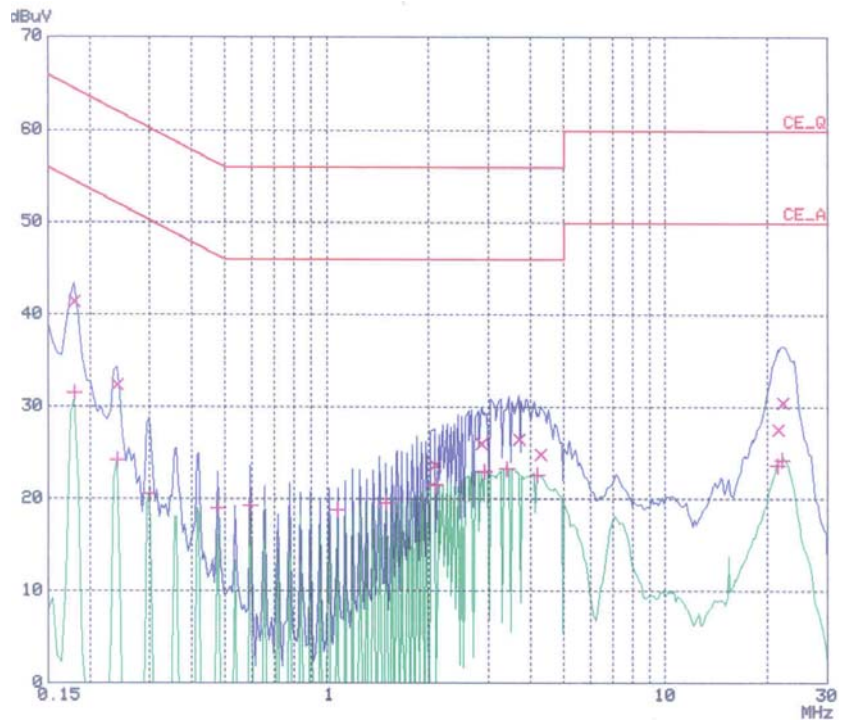

APPENDIX B
: PLOTS OF CONDUCTED EMISSIONS

■ Test Mode: 1280*1024 / 75Hz (Analog)

< Hot line >

< Neutral line >

■ Test Mode: 1280*1024 / 75Hz (Digital)

< Hot line >

< Neutral line >

■ Test Mode: 1024*768 / 75Hz (Analog)

< Hot line >

< Neutral line >

■ Test Mode: 800*600 / 75Hz (Analog)

< Hot line >

< Neutral line >

■ Test Mode: 640*480 / 75Hz

< Hot line >

< Neutral line >