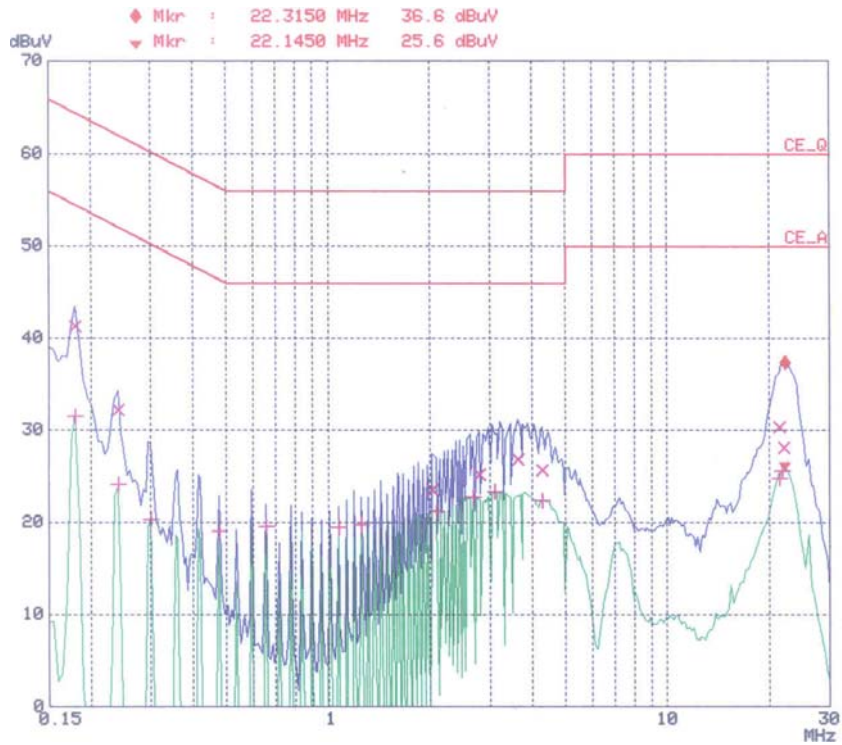

APPENDIX B
: PLOTS OF CONDUCTED EMISSIONS

■ Test Mode: 1280*1024 / 75Hz (Analog)

< Hot line >

< Neutral line >

■ Test Mode: 1280*1024 / 75Hz (Digital)

< Hot line >

< Neutral line >

■ Test Mode: 1024*768 / 75Hz (Analog)

< Hot line >

< Neutral line >

■ Test Mode: 800*600 / 75Hz (Analog)

< Hot line >

< Neutral line >

■ Test Mode: 640*480 / 75Hz

< Hot line >

< Neutral line >