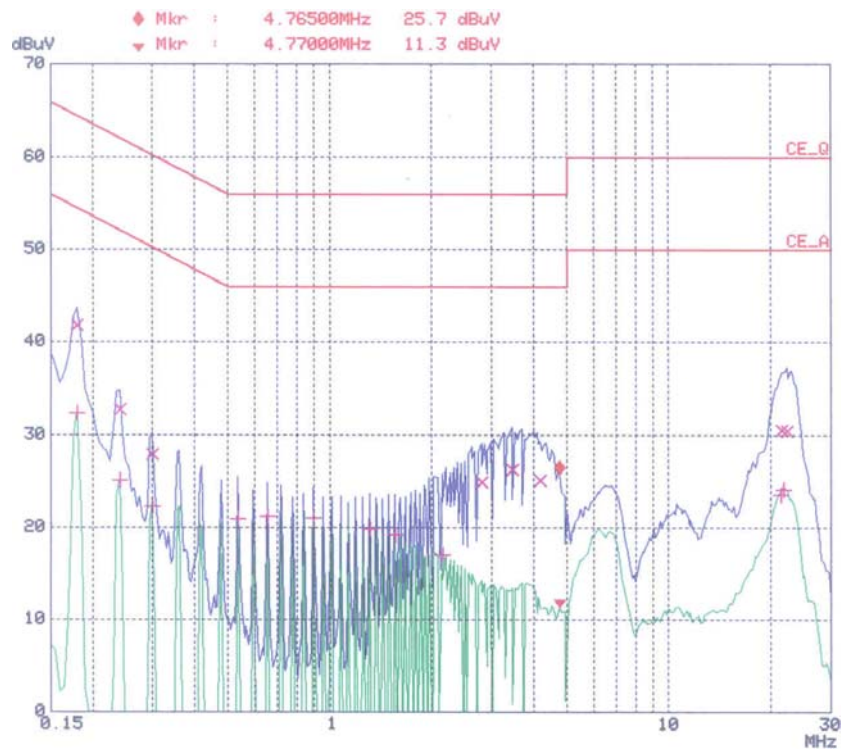

APPENDIX B
: PLOTS OF CONDUCTED EMISSIONS

■ Test Mode: 1280*1024 / 75Hz (Analog)

< Hot line >

< Neutral line >

■ Test Mode: 1280*1024 / 75Hz (Digital)

< Hot line >

< Neutral line >

■ Test Mode: 1024*768 / 75Hz (Analog)

< Hot line >

< Neutral line >

■ Test Mode: 800*600 / 75Hz (Analog)

< Hot line >

< Neutral line >

■ Test Mode: 640*480 / 75Hz

< Hot line >

< Neutral line >