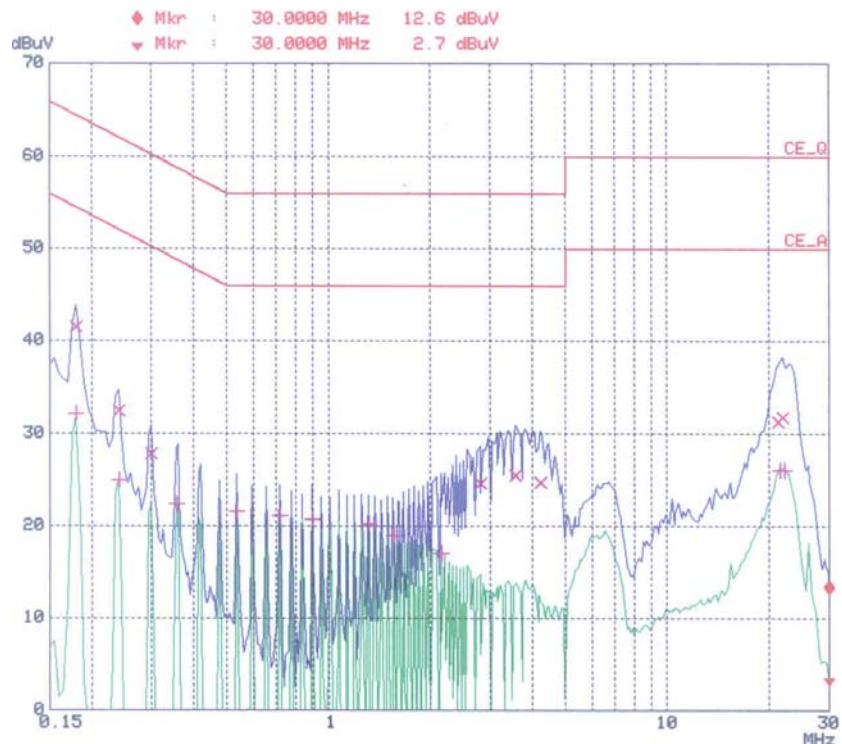

APPENDIX B
: PLOTS OF CONDUCTED EMISSIONS

■ Test Mode: 1280*1024 / 75Hz (Analog)

< Hot line >

< Neutral line >

■ Test Mode: 1280*1024 / 75Hz (Digital)

< Hot line >

< Neutral line >

■ Test Mode: 1024*768 / 75Hz (Analog)

< Hot line >

< Neutral line >

■ Test Mode: 800*600 / 75Hz (Analog)

< Hot line >

< Neutral line >

■ Test Mode: 640*480 / 75Hz

< Hot line >

< Neutral line >