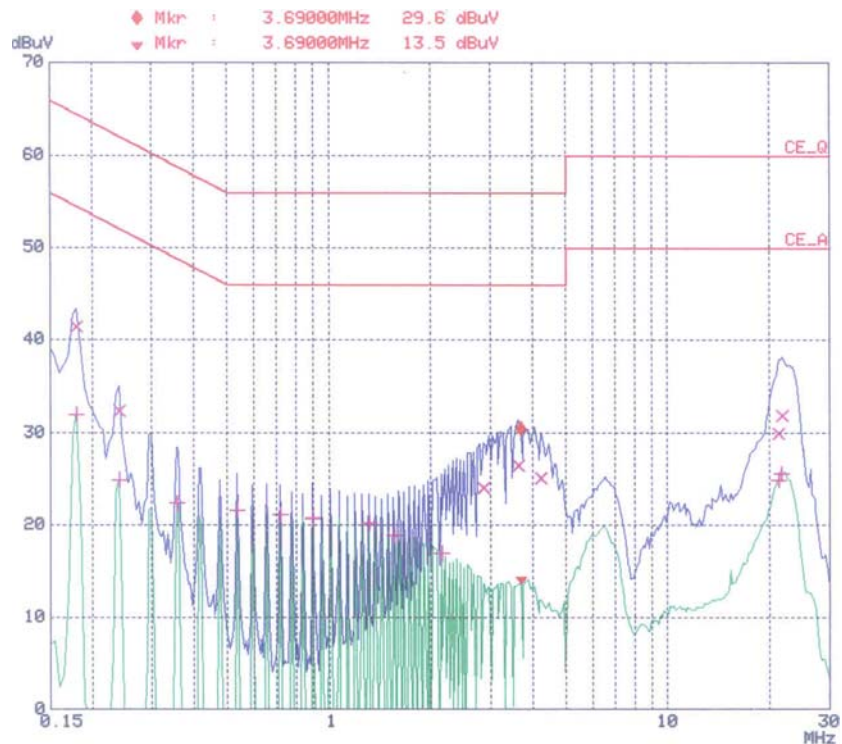

APPENDIX B
: PLOTS OF CONDUCTED EMISSIONS

■ Test Mode: 1280*1024 / 75Hz (Analog)

< Hot line >

< Neutral line >

■ Test Mode: 1280*1024 / 75Hz (Digital)

< Hot line >

< Neutral line >

■ Test Mode: 1024*768 / 75Hz (Analog)

< Hot line >

< Neutral line >

■ Test Mode: 800*600 / 75Hz (Analog)

< Hot line >

< Neutral line >

■ Test Mode: 640*480 / 75Hz

< Hot line >

< Neutral line >