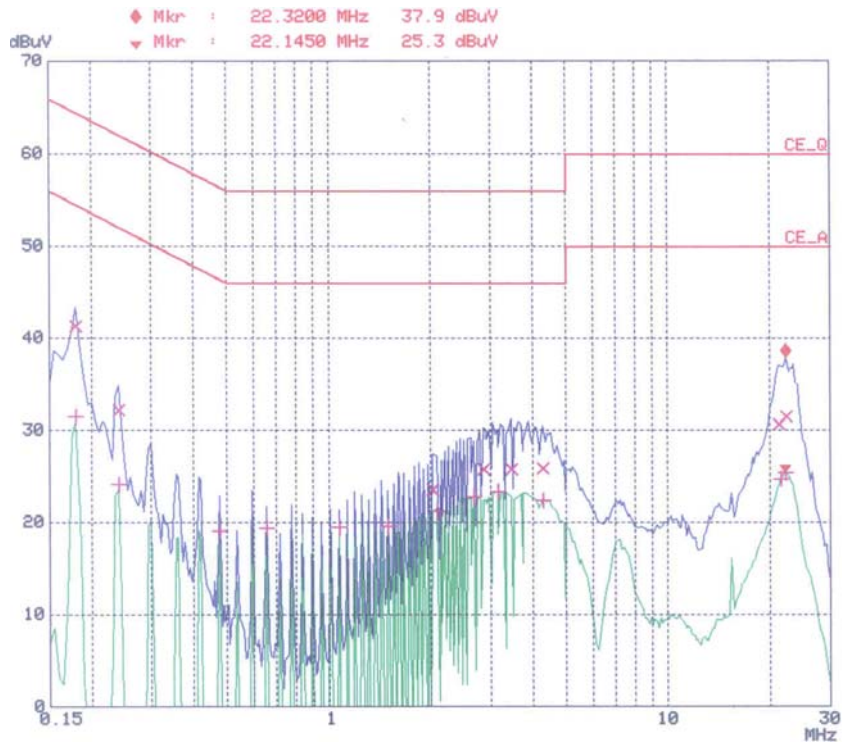

APPENDIX B
: PLOTS OF CONDUCTED EMISSIONS

■ Test Mode: 1280*1024 / 75Hz (Analog)

< Hot line >

< Neutral line >

■ Test Mode: 1280*1024 / 75Hz (Digital)

< Hot line >

< Neutral line >

■ Test Mode: 1024*768 / 75Hz (Analog)

< Hot line >

< Neutral line >

■ Test Mode: 800*600 / 75Hz (Analog)

< Hot line >

< Neutral line >

■ Test Mode: 640*480 / 75Hz

< Hot line >

< Neutral line >