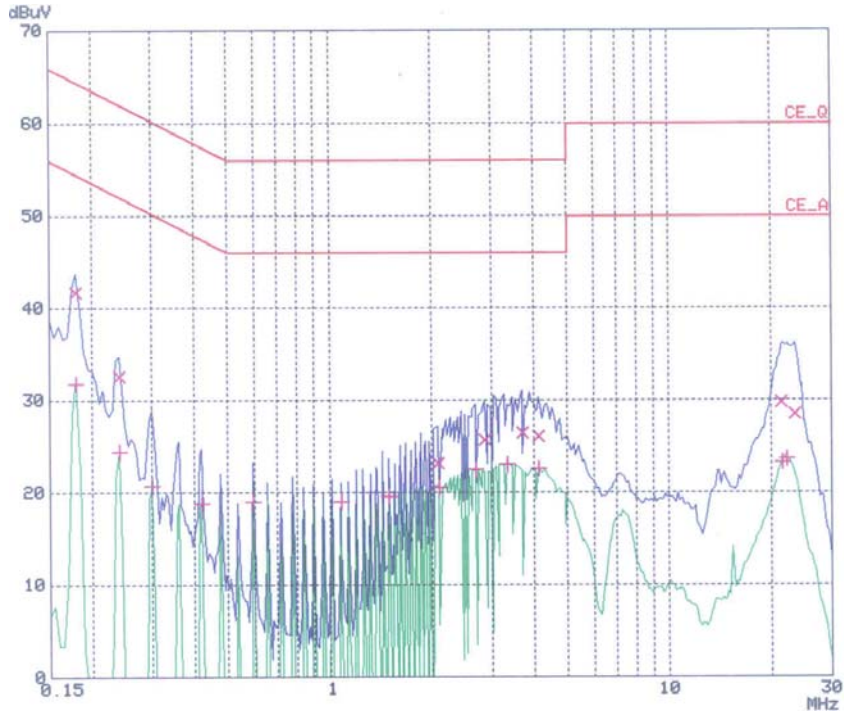

APPENDIX B
: PLOTS OF CONDUCTED EMISSIONS

■ Test Mode: 1280*1024 / 75Hz (Analog)

< Hot line >

< Neutral line >

■ Test Mode: 1280*1024 / 75Hz (Digital)

< Hot line >

< Neutral line >

■ Test Mode: 1024*768 / 75Hz (Analog)

< Hot line >

< Neutral line >

■ Test Mode: 800*600 / 75Hz (Analog)

< Hot line >

< Neutral line >

■ Test Mode: 640*480 / 75Hz

< Hot line >

< Neutral line >