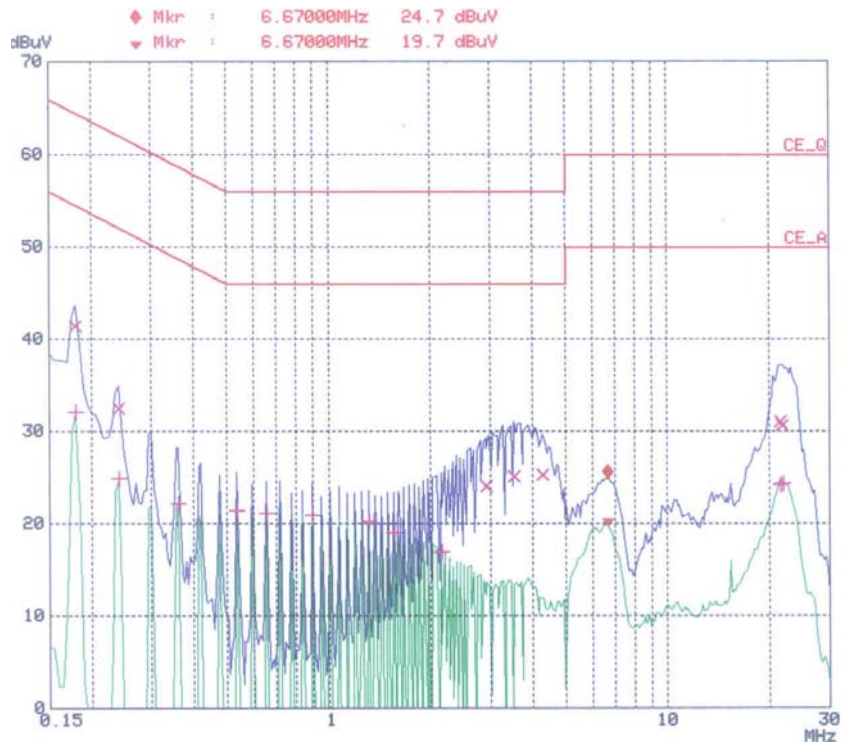

APPENDIX B
: PLOTS OF CONDUCTED EMISSIONS

■ Test Mode: 1280*1024 / 75Hz (Analog)

< Hot line >

< Neutral line >

■ Test Mode: 1280*1024 / 75Hz (Digital)

< Hot line >

< Neutral line >

■ Test Mode: 1024*768 / 75Hz (Analog)

< Hot line >

< Neutral line >

■ Test Mode: 800*600 / 75Hz (Analog)

< Hot line >

< Neutral line >

■ Test Mode: 640*480 / 75Hz

< Hot line >

< Neutral line >