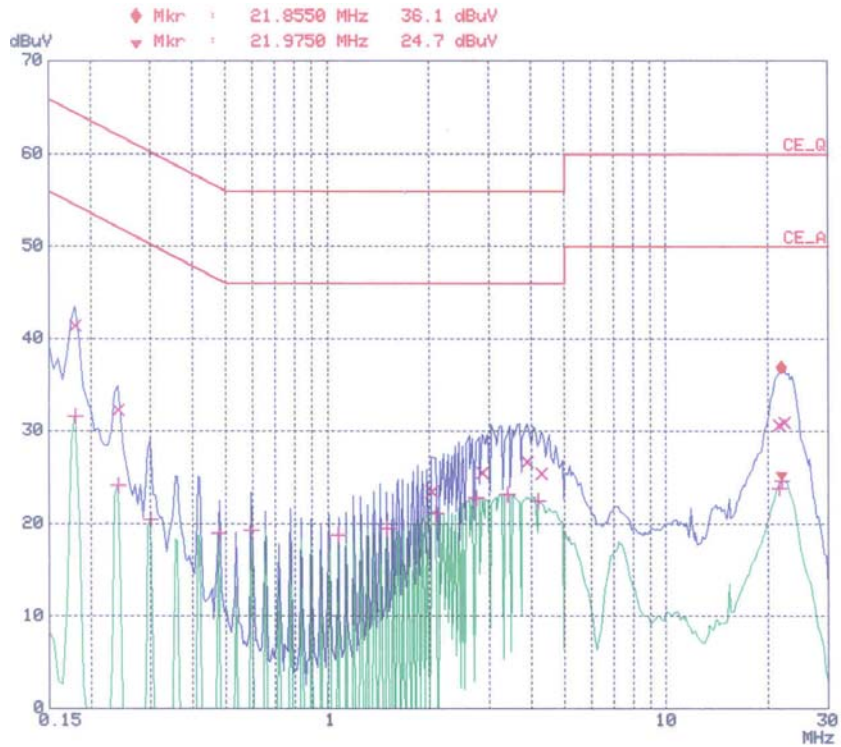

APPENDIX B
: PLOTS OF CONDUCTED EMISSIONS

■ Test Mode: 1280*1024 / 75Hz (Analog)

< Hot line >

< Neutral line >

■ Test Mode: 1280*1024 / 75Hz (Digital)

< Hot line >

< Neutral line >

■ Test Mode: 1024*768 / 75Hz (Analog)

< Hot line >

< Neutral line >

■ Test Mode: 800*600 / 75Hz (Analog)

< Hot line >

< Neutral line >

■ Test Mode: 640*480 / 75Hz

< Hot line >

< Neutral line >