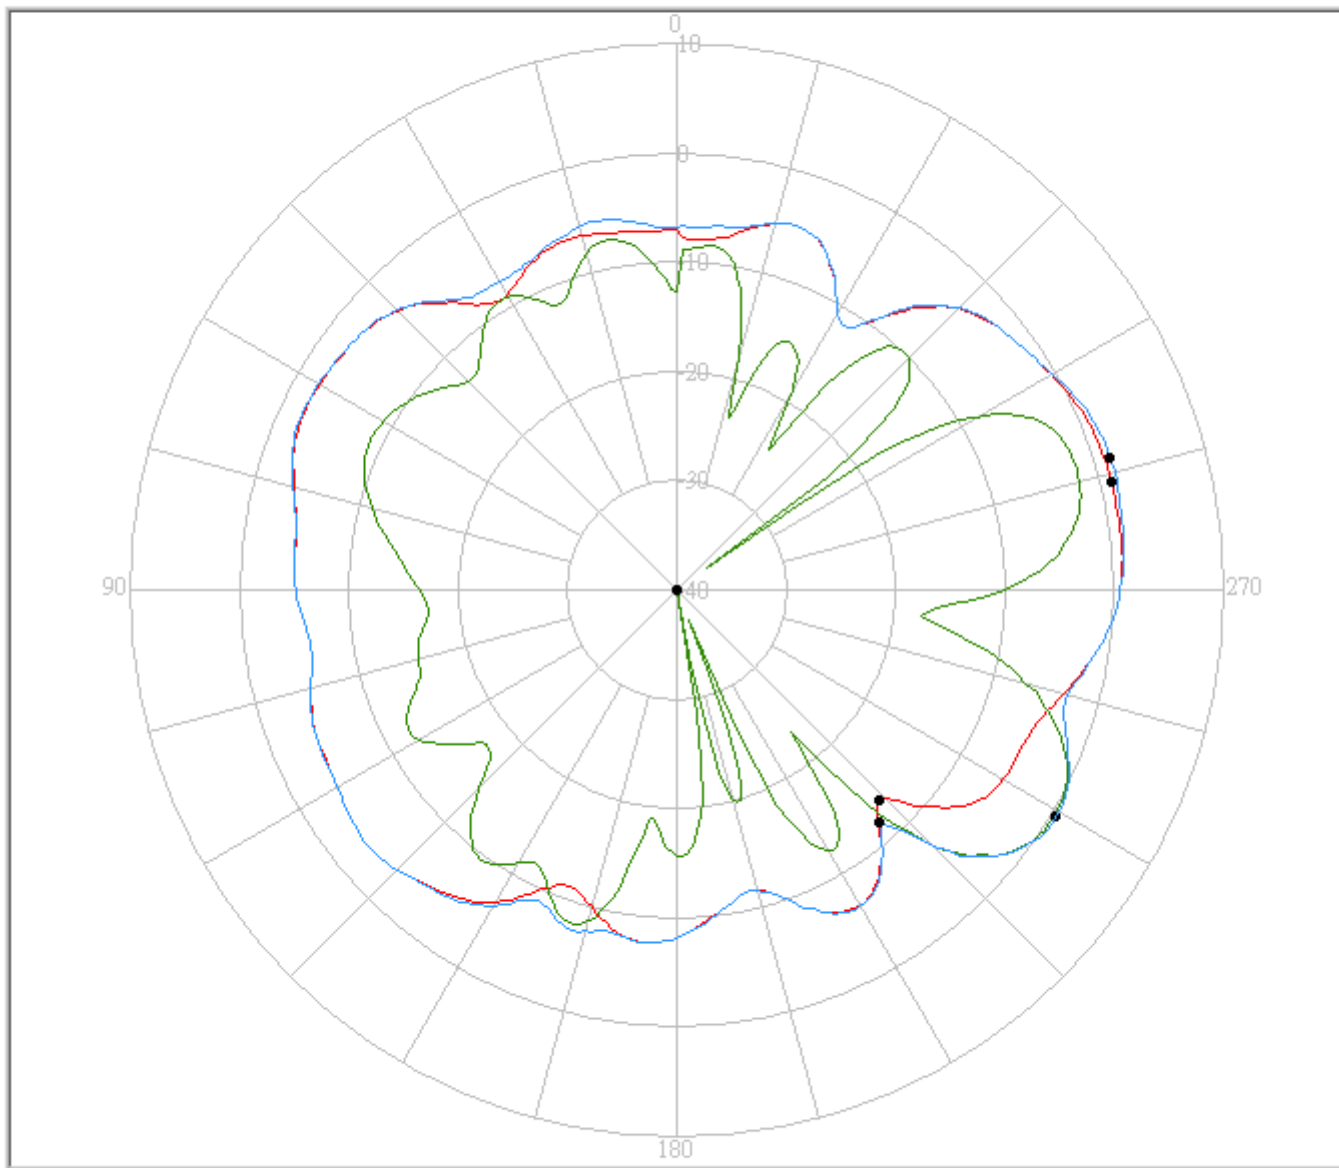

b. 2.45GHz

eService for Customer Satisfaction

FAVORTRON

FAVORTRON Co. Ltd

Antenna Pattern Measurement

4F, No. 108-1, Min Chuan Rd., Hsin-Tien City, Taipei, Taiwan, R.O.C. Tel:886-2-2218-2189,
Fax:886-2-2218-5760