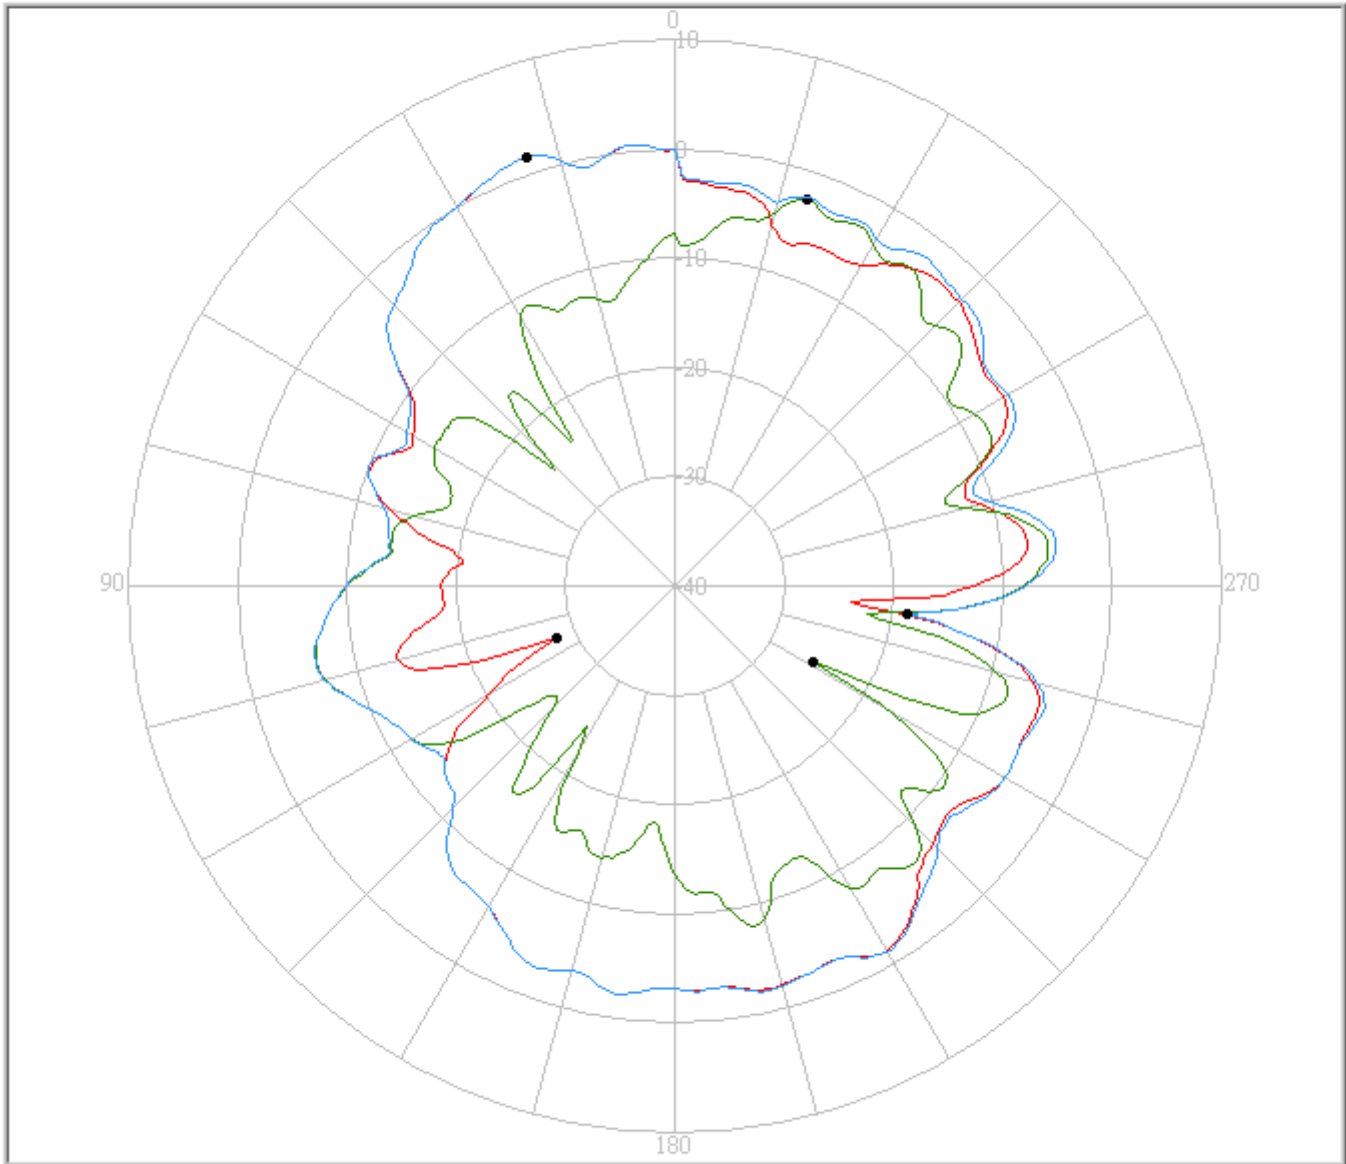

n. 5.875GHz

eService for Customer Satisfaction

FAVORTRON

FAVORTRON Co. Ltd

Antenna Pattern Measurement

4F, No. 108-1, Min Chuan Rd., Hsin-Tien City, Taipei, Taiwan, R.O.C. Tel:886-2-2218-2189,
Fax:886-2-2218-5760