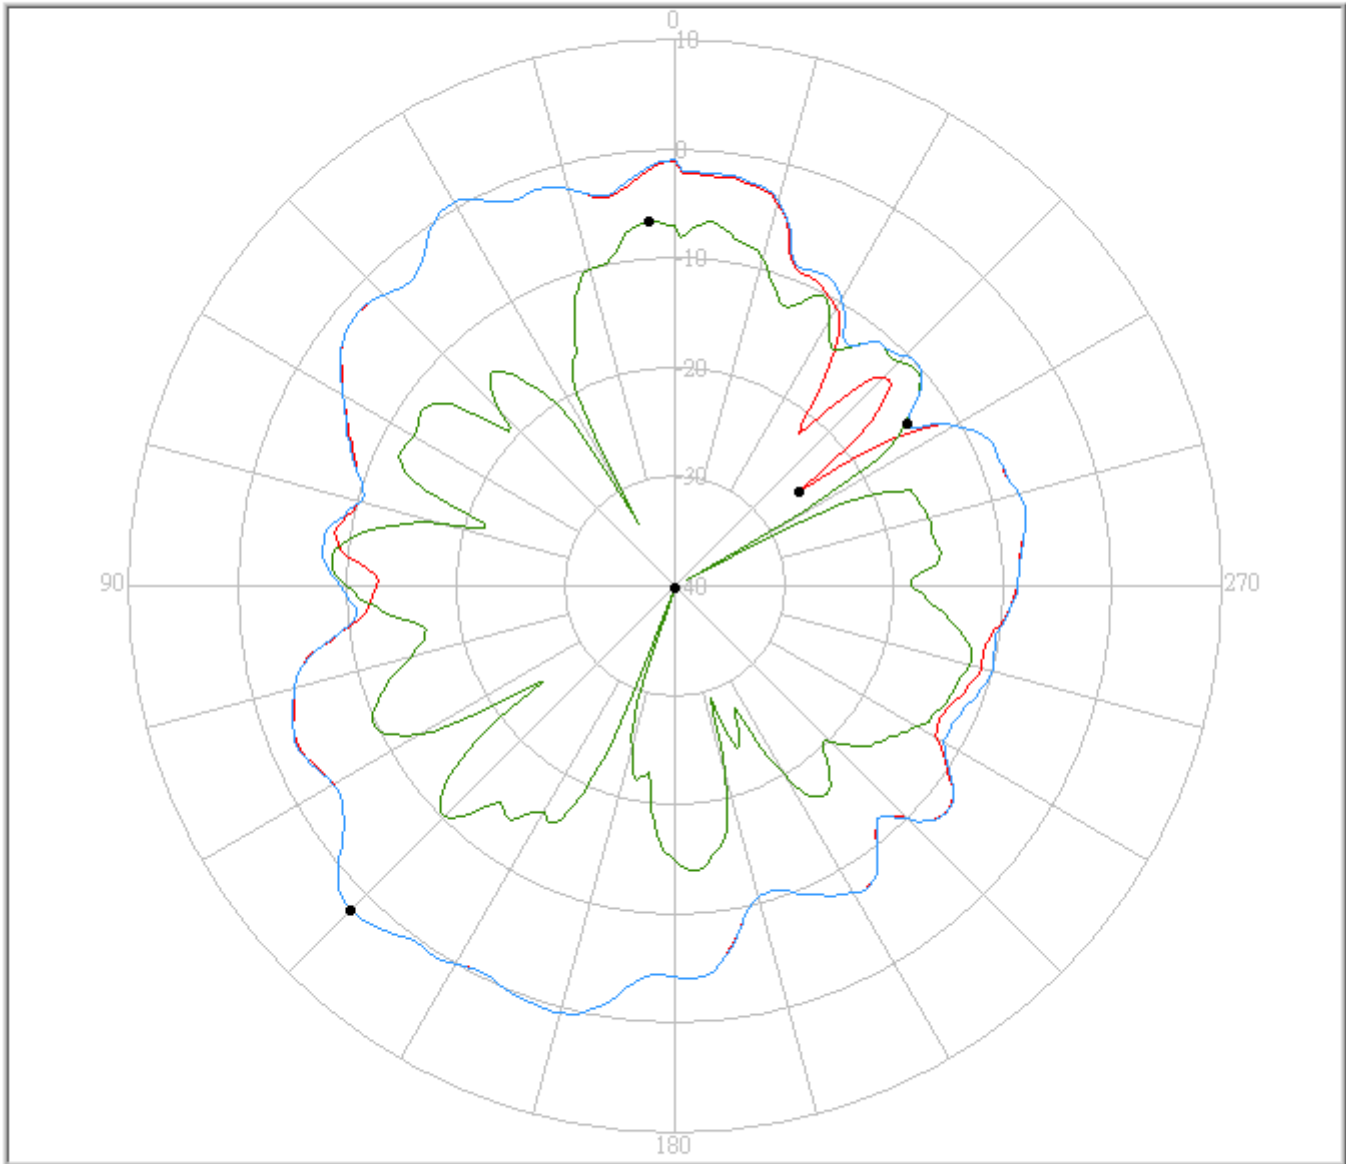

j. 5.6GHz

FAVORTRON Co. Ltd

Antenna Pattern Measurement

4F, No. 108-1, Min Chuan Rd., Hsin-Tien City, Taipei, Taiwan, R.O.C. Tel:886-2-2218-2189, Fax:886-2-2218-5760

Pattern	Model No.	Test Mode	Freq(MHz)	Max Gain(dBi)	Min Gain(dBi)	Avg. Gain(dBi)	Source Polar.	Date
1	XTB70	WLAN-L	5600.00	1.86 / 135.00	-25.71 / 307.00	-4.20	Ver.	2006/9/7
2	XTB70	WLAN-L	5600.00	-6.55 / 4.00	-39.81 / 160.00	-13.01	Hor.	2006/9/7
3	XTB70	WLAN-L	5600.00	1.87 / 135.00	-14.10 / 305.00	-4.08	V+H	2006/9/7