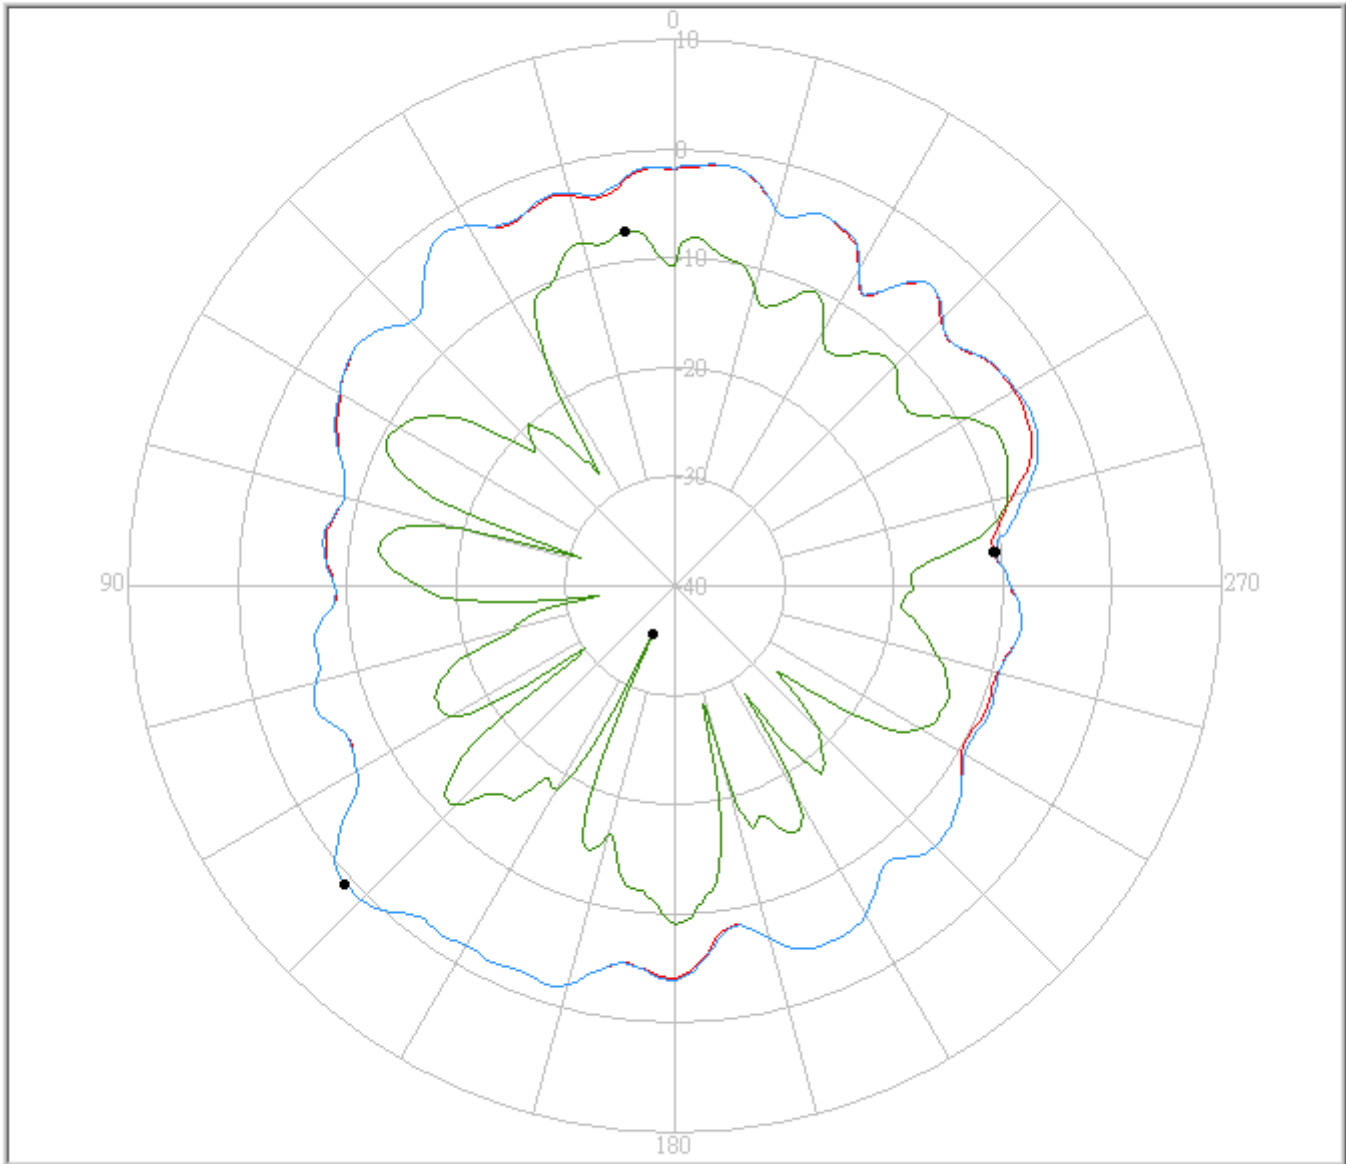

k. 5.725GHz

FAVORTRON Co. Ltd

Antenna Pattern Measurement

4F, No. 108-1, Min Chuan Rd., Hsin-Tien City, Taipei, Taiwan, R.O.C. Tel:886-2-2218-2189, Fax:886-2-2218-5760

Pattern	Model No.	Test Mode	Freq(MHz)	Max Gain(dBi)	Min Gain(dBi)	Avg. Gain(dBi)	Source Polar.	Date
1	XTB70	WLAN-L	5725.00	0.69 / 132.00	-10.73 / 276.00	-4.52	Ver.	2006/9/7
2	XTB70	WLAN-L	5725.00	-7.21 / 8.00	-35.11 / 155.00	-12.87	Hor.	2006/9/7
3	XTB70	WLAN-L	5725.00	0.70 / 132.00	-10.54 / 276.00	-4.43	V+H	2006/9/7