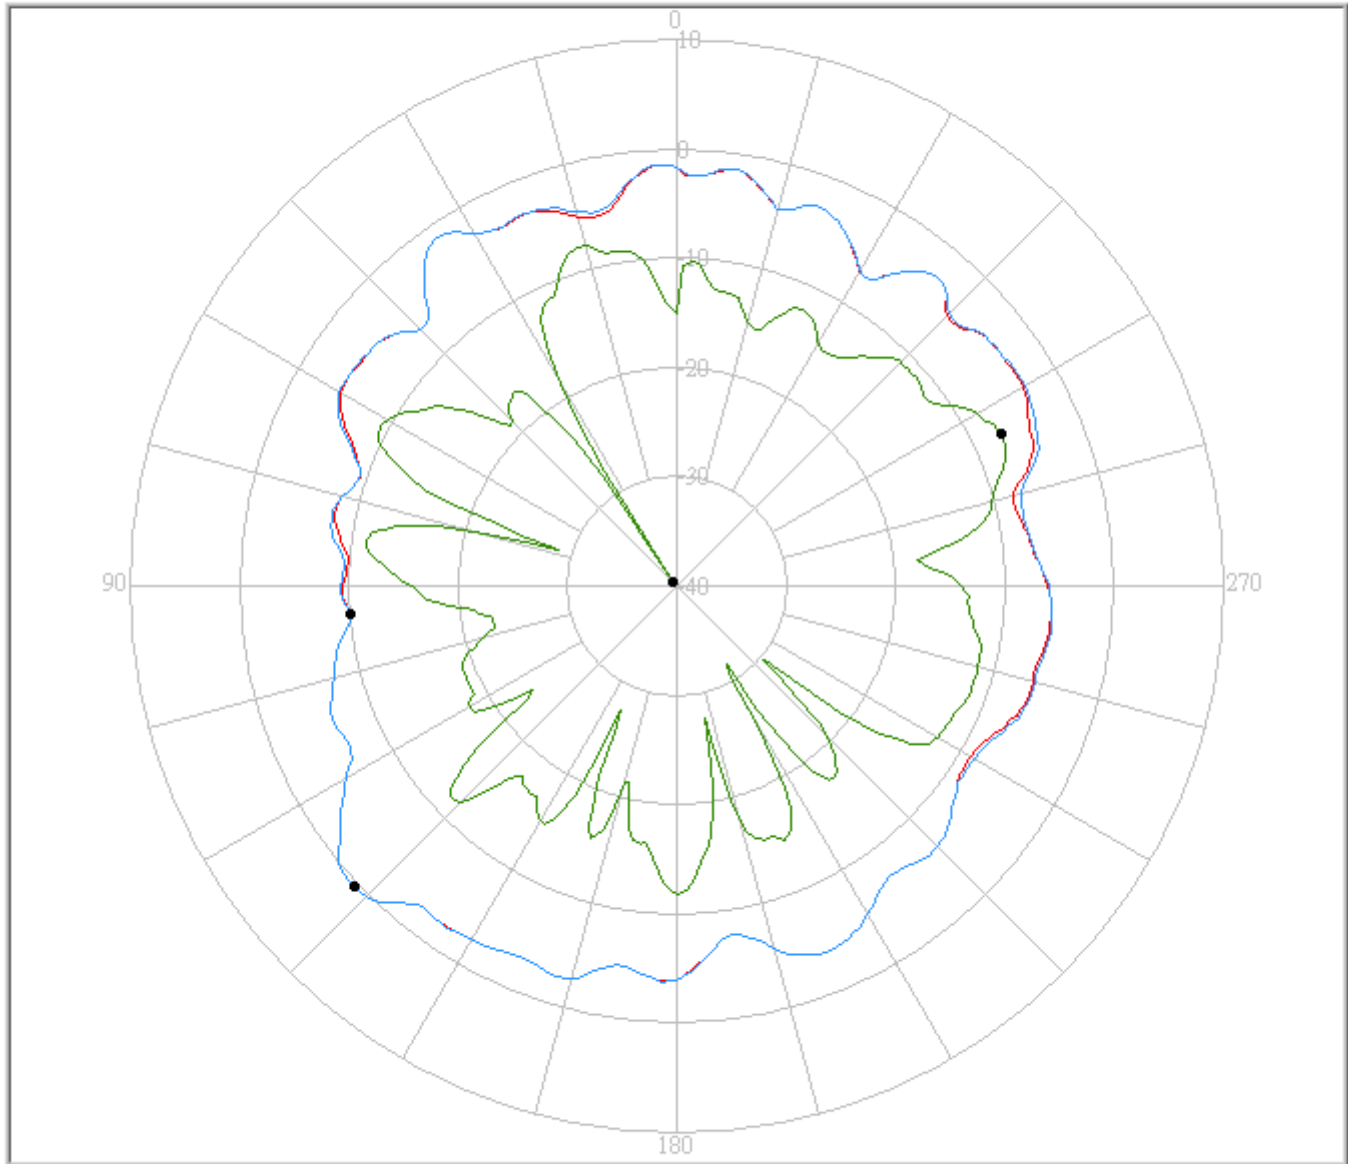

1. 5.785GHz

FAVORTRON Co. Ltd Antenna Pattern Measurement

4F, No. 108-1, Min Chuan Rd., Hsin-Tien City, Taipei, Taiwan, R.O.C. Tel:886-2-2218-2189,
Fax:886-2-2218-5760

Pattern	Model No.	Test Mode	Freq(MHz)	Max Gain(dBi)	Min Gain(dBi)	Avg. Gain(dBi)	Source Polar.	Date
1	XTB70	WLAN-L	5785.00	0.38 / 133.00	-10.08 / 95.00	-4.55	Ver.	2006/9/7
2	XTB70	WLAN-L	5785.00	-7.25 / 295.00	-39.48 / 33.00	-13.25	Hor.	2006/9/7
3	XTB70	WLAN-L	5785.00	0.39 / 133.00	-10.05 / 95.00	-4.47	V+H	2006/9/7