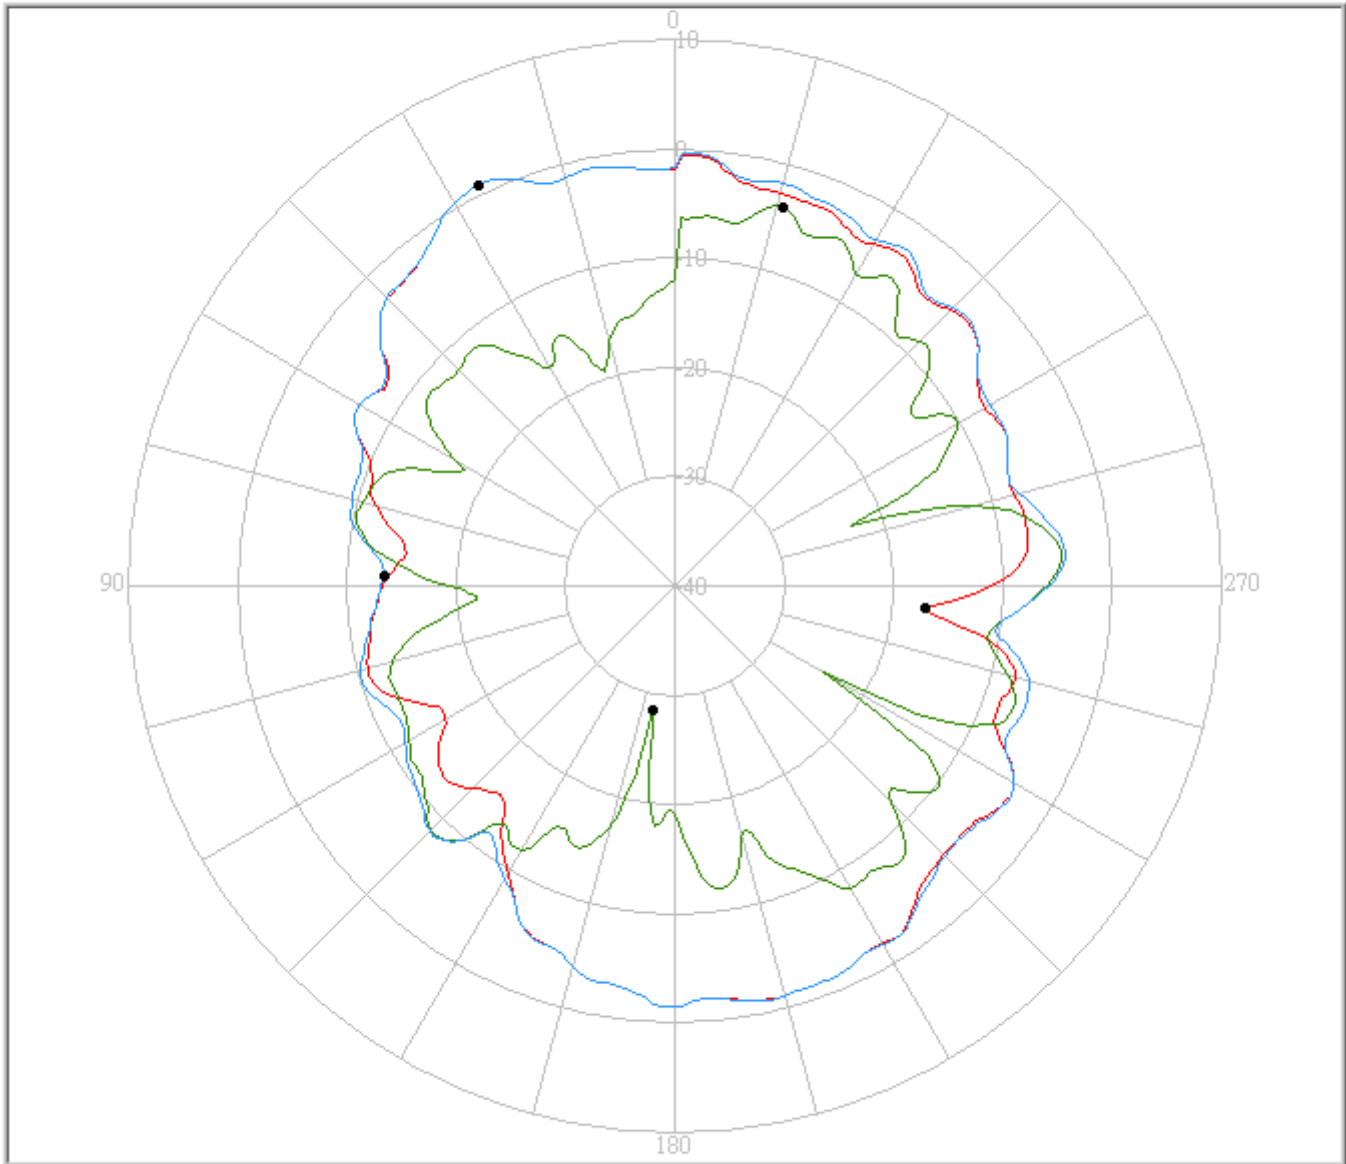

j. 5.6GHz

FAVORTRON Co. Ltd

Antenna Pattern Measurement

4F, No. 108-1, Min Chuan Rd., Hsin-Tien City, Taipei, Taiwan, R.O.C. Tel:886-2-2218-2189, Fax:886-2-2218-5760

Pattern	Model No.	Test Mode	Freq(MHz)	Max Gain(dBi)	Min Gain(dBi)	Avg. Gain(dBi)	Source Polar.	Date
1	XTB70	WLAN-R	5600.00	0.82 / 26.00	-16.94 / 265.00	-4.51	Ver.	2006/9/7
2	XTB70	WLAN-R	5600.00	-4.00 / 344.00	-28.54 / 170.00	-10.20	Hor.	2006/9/7
3	XTB70	WLAN-R	5600.00	0.82 / 26.00	-13.41 / 88.00	-4.15	V+H	2006/9/7