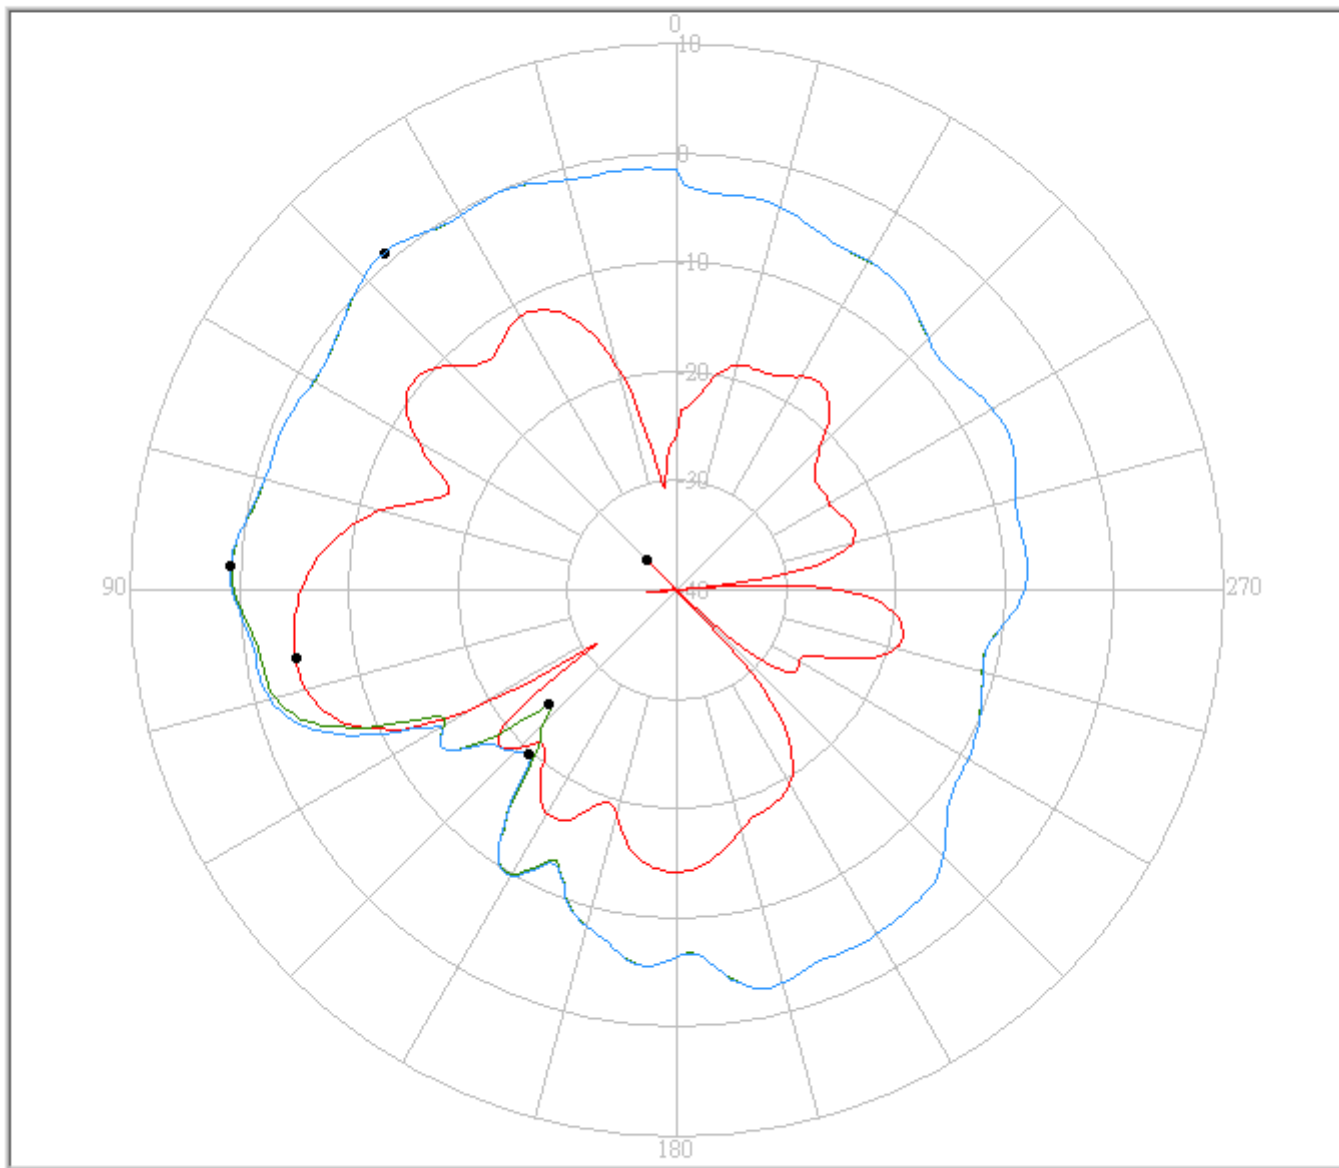

b. 2.45GHz

eService for Customer Satisfaction

FAVORTRON

FAVORTRON Co. Ltd

Antenna Pattern Measurement

4F, No. 108-1, Min Chuan Rd., Hsin-Tien City, Taipei, Taiwan, R.O.C. Tel:886-2-2218-2189,
Fax:886-2-2218-5760