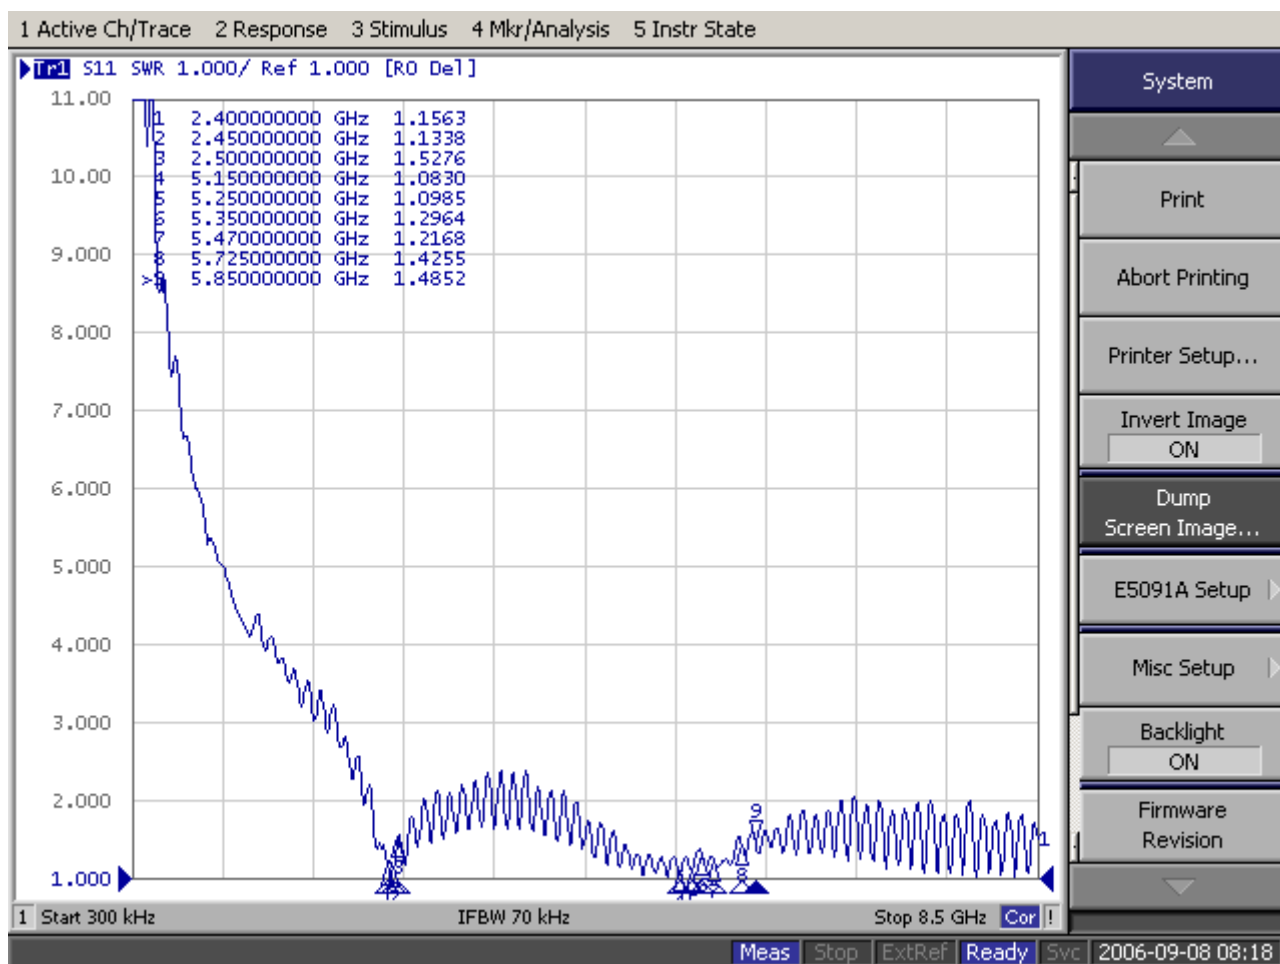

2.4~2.5GHZ & 5.15~5.875GHZ / VSWR