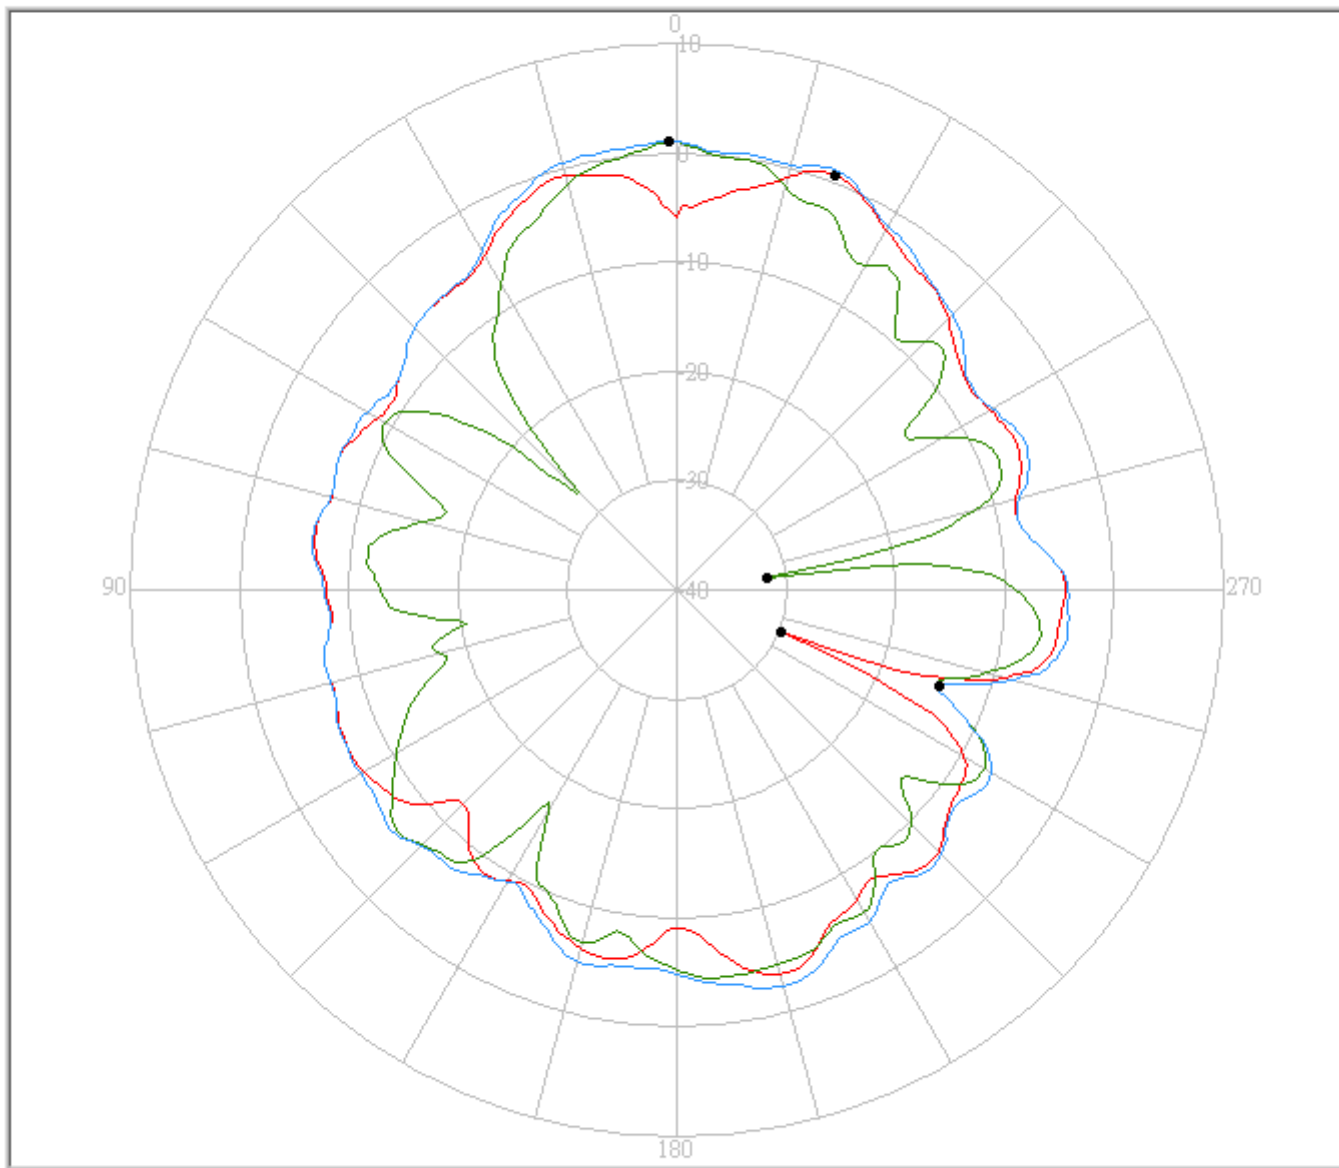

d. 4.9GHz

eService for Customer Satisfaction

FAVORTRON

FAVORTRON Co. Ltd

Antenna Pattern Measurement

4F, No. 108-1, Min Chuan Rd., Hsin-Tien City, Taipei, Taiwan, R.O.C. Tel:886-2-2218-2189,
Fax:886-2-2218-5760