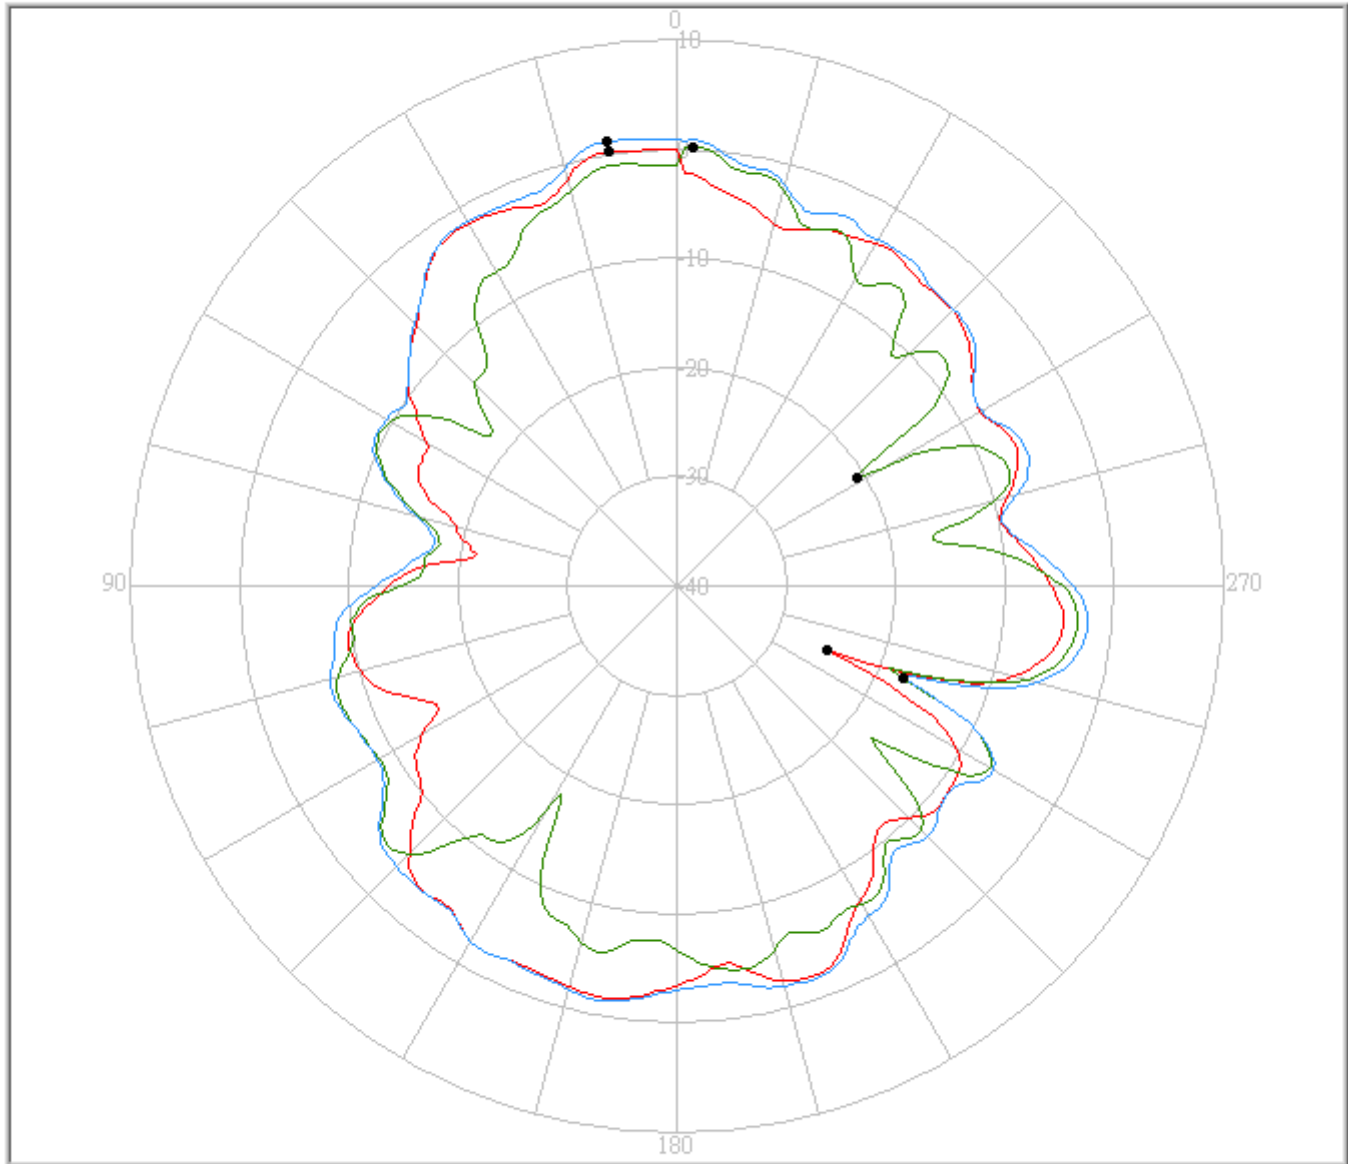

e. 5.075GHz

FAVORTRON Co. Ltd Antenna Pattern Measurement

4F, No. 108-1, Min Chuan Rd., Hsin-Tien City, Taipei, Taiwan, R.O.C. Tel:886-2-2218-2189, Fax:886-2-2218-5760

Pattern	Model No.	Test Mode	Freq(MHz)	Max Gain(dBi)	Min Gain(dBi)	Avg. Gain(dBi)	Source Polar.	Date
1	XTB70	WLAN-R	5075.00	0.22 / 9.00	-25.18 / 247.00	-5.16	Ver.	2006/9/7
2	XTB70	WLAN-R	5075.00	0.20 / 358.00	-20.80 / 301.00	-6.62	Hor.	2006/9/7
3	XTB70	WLAN-R	5075.00	1.16 / 9.00	-17.63 / 248.00	-4.04	V+H	2006/9/7