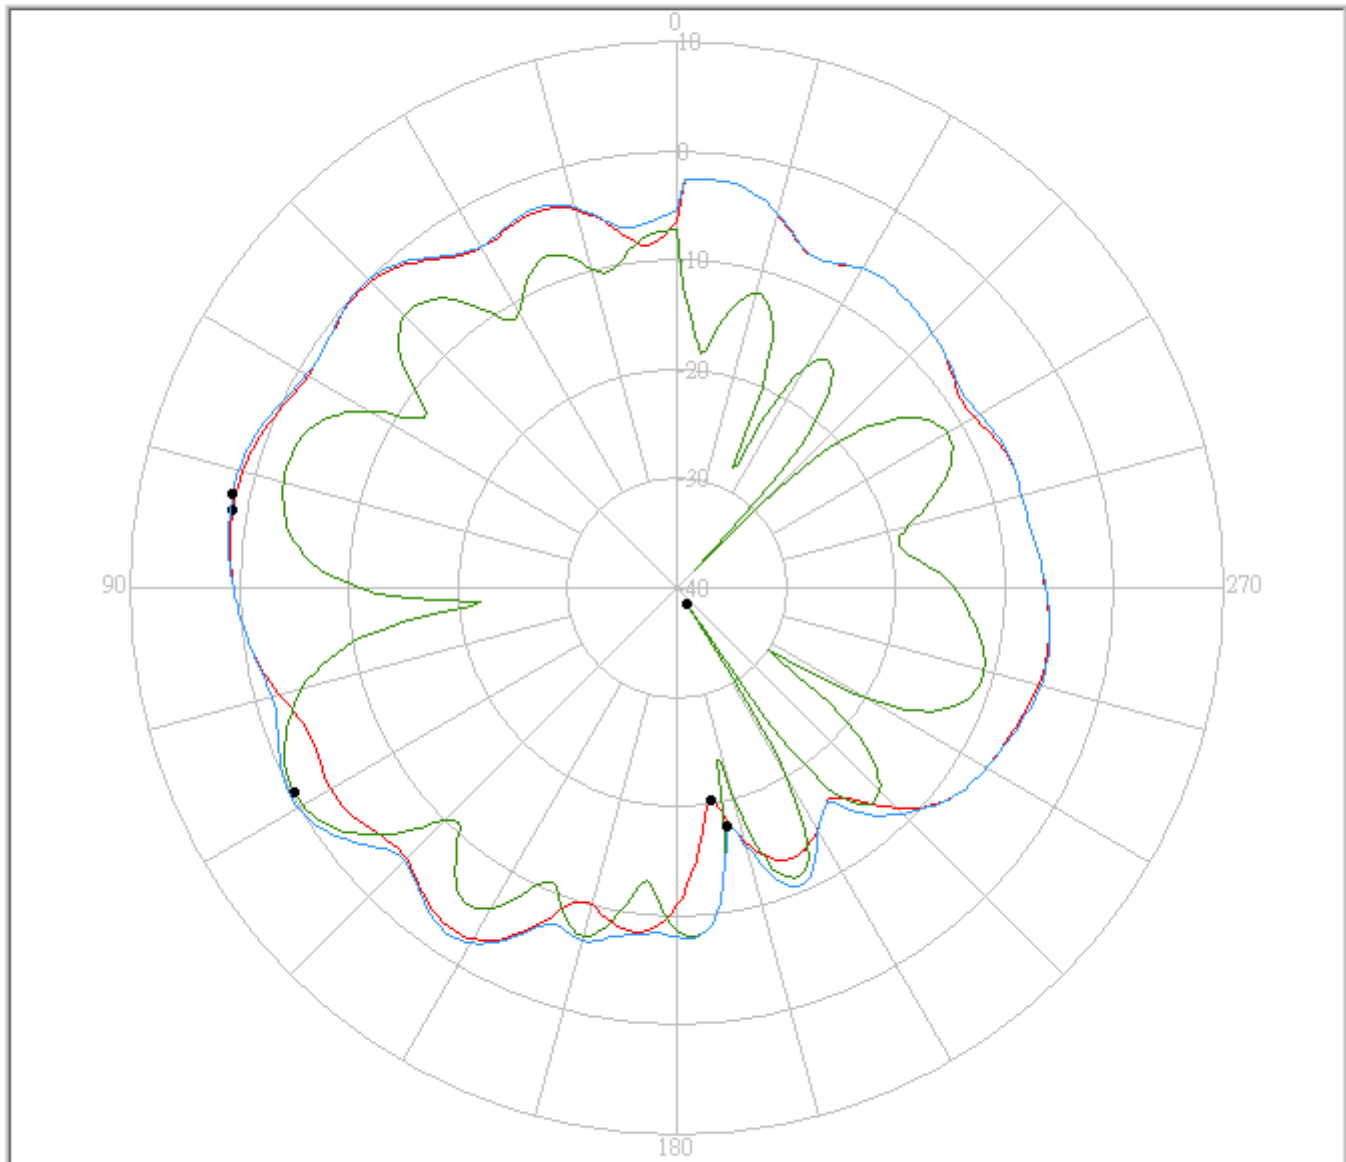

5. WLAN.(Left)

2.4~2.5GHZ & 5.15~5.875GHZ / Return Loss

2.4~2.5GHZ & 5.15~5.875GHZ / VSWR

6. Gain & Pattern – WLAN. (Left)

a. 2.4GHz

FAVORTRON Co. Ltd

Antenna Pattern Measurement

4F, No. 108-1, Min Chuan Rd., Hsin-Tien City, Taipei, Taiwan, R.O.C. Tel:886-2-2218-2189,
Fax:886-2-2218-5760