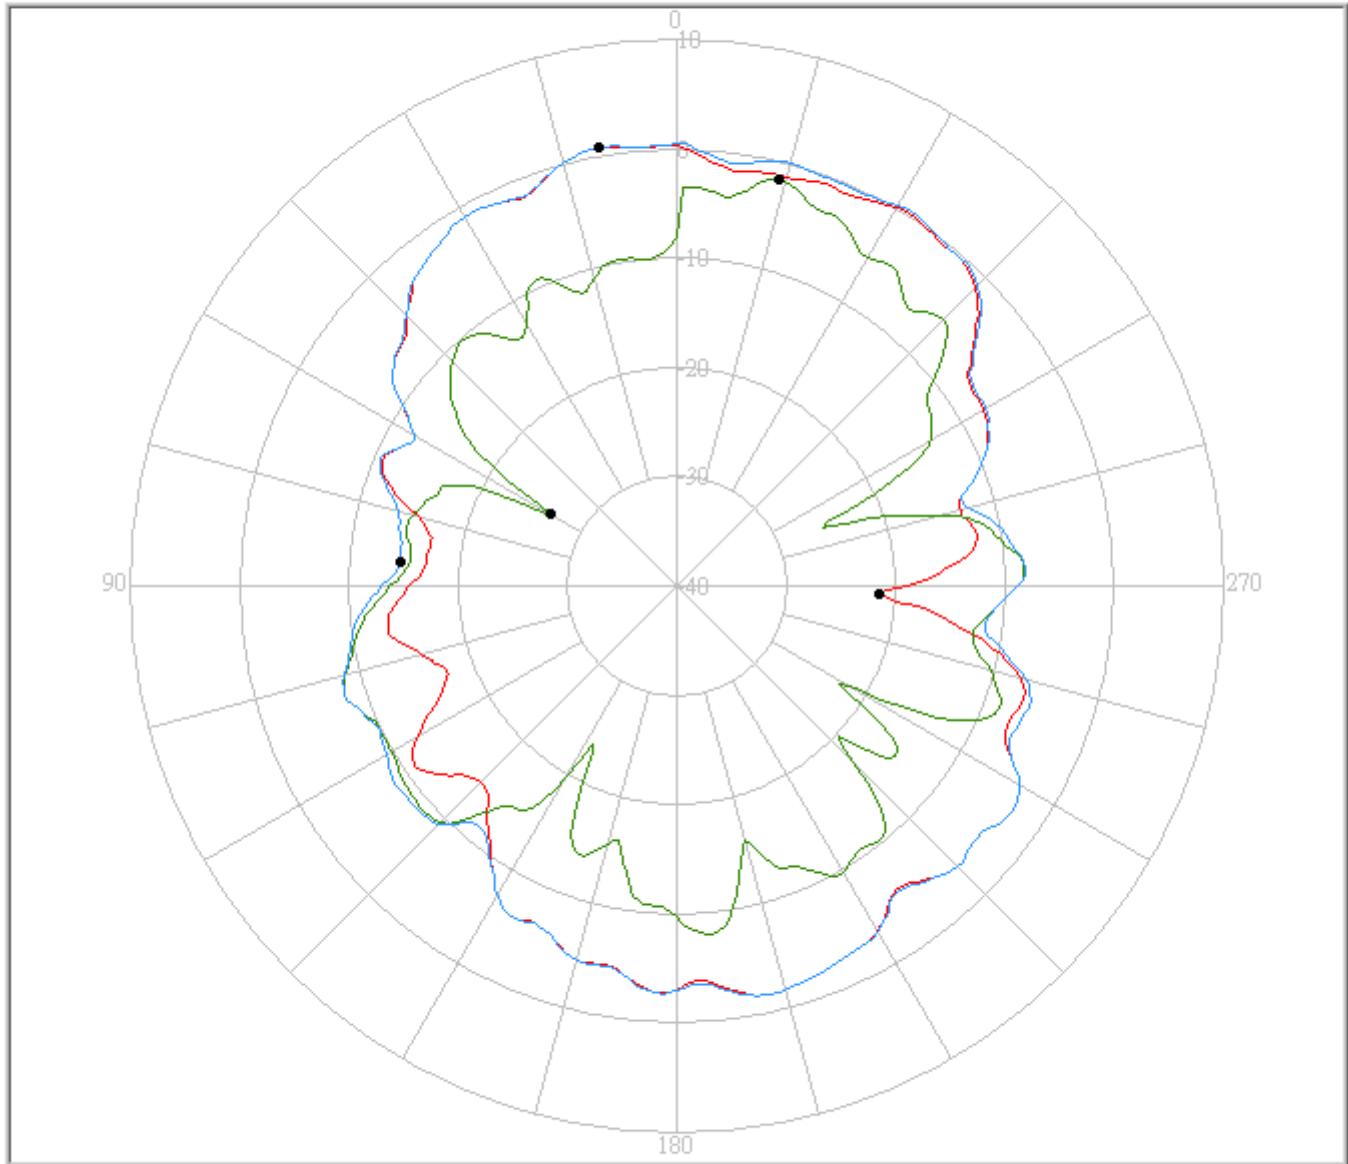

i. 5.47GHz

FAVORTRON Co. Ltd Antenna Pattern Measurement

4F, No. 108-1, Min Chuan Rd., Hsin-Tien City, Taipei, Taiwan, R.O.C. Tel:886-2-2218-2189,
Fax:886-2-2218-5760

Pattern	Model No.	Test Mode	Freq(MHz)	Max Gain(dBi)	Min Gain(dBi)	Avg. Gain(dBi)	Source Polar.	Date
1	XTB70	WLAN-R	5470.00	0.69 / 10.00	-21.41 / 268.00	-4.37	Ver.	2006/9/7
2	XTB70	WLAN-R	5470.00	-1.61 / 346.00	-26.67 / 60.00	-9.47	Hor.	2006/9/7
3	XTB70	WLAN-R	5470.00	0.71 / 10.00	-14.65 / 85.00	-3.99	V+H	2006/9/7