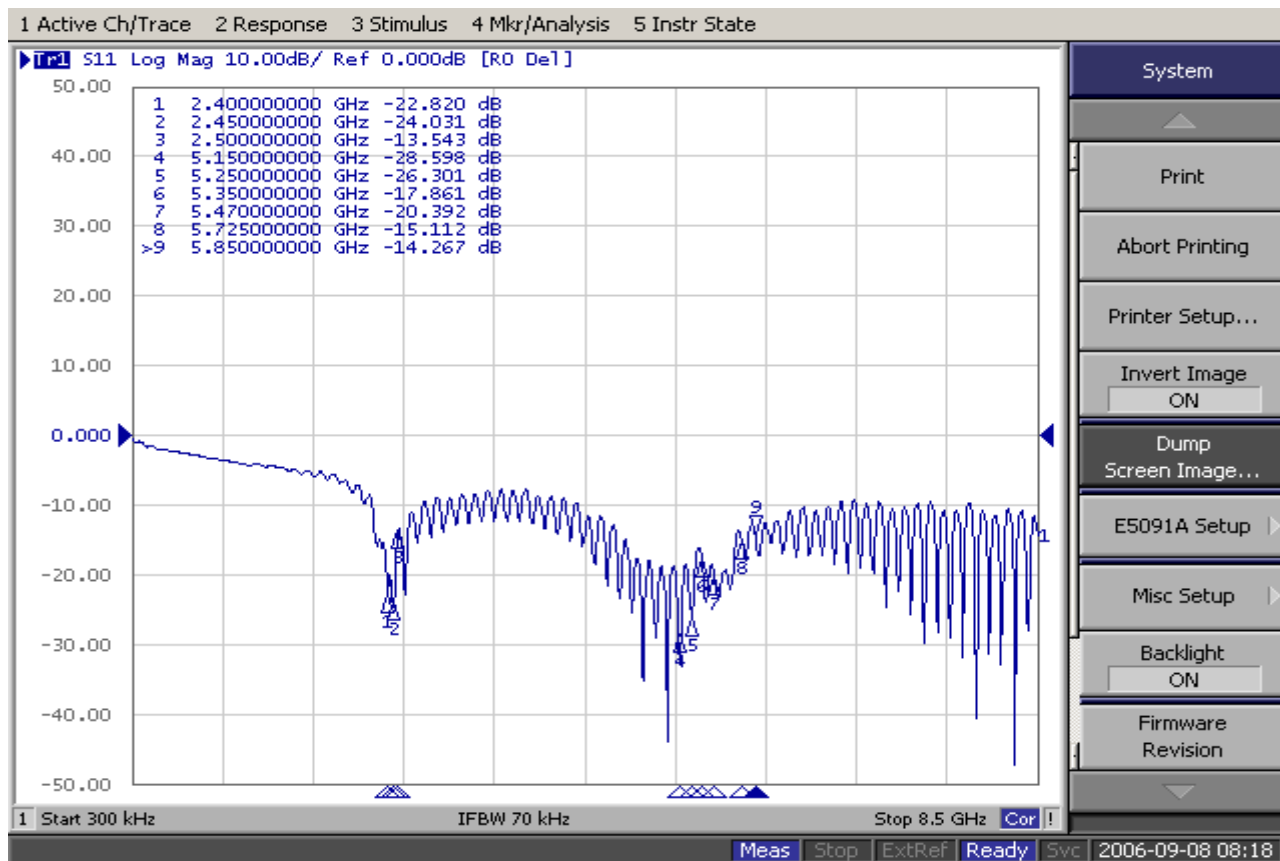

5. WLAN.(Left)

2.4~2.5GHZ & 5.15~5.875GHZ / Return Loss