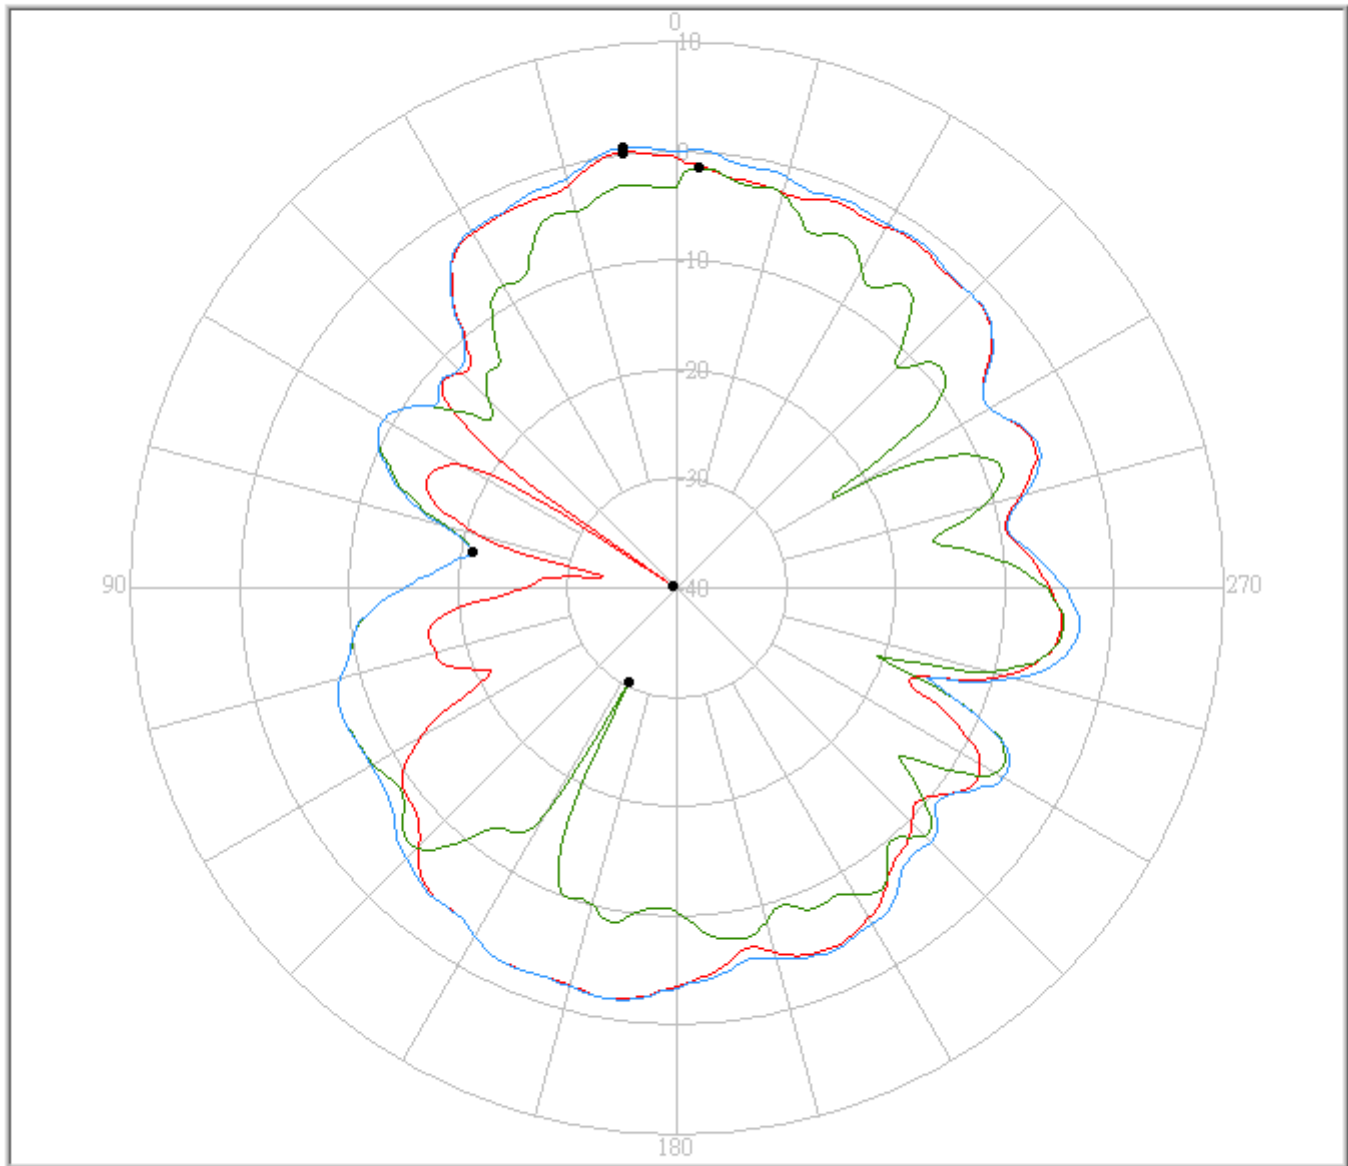

f. 5.15GHz

FAVORTRON Co. Ltd Antenna Pattern Measurement

4F, No. 108-1, Min Chuan Rd., Hsin-Tien City, Taipei, Taiwan, R.O.C. Tel:886-2-2218-2189,
Fax:886-2-2218-5760

Pattern	Model No.	Test Mode	Freq(MHz)	Max Gain(dBi)	Min Gain(dBi)	Avg. Gain(dBi)	Source Polar.	Date
1	XTB70	WLAN-R	5150.00	0.09 / 7.00	-39.54 / 56.00	-4.99	Ver.	2006/9/7
2	XTB70	WLAN-R	5150.00	-1.53 / 357.00	-30.24 / 153.00	-7.77	Hor.	2006/9/7
3	XTB70	WLAN-R	5150.00	0.58 / 7.00	-21.02 / 80.00	-4.24	V+H	2006/9/7