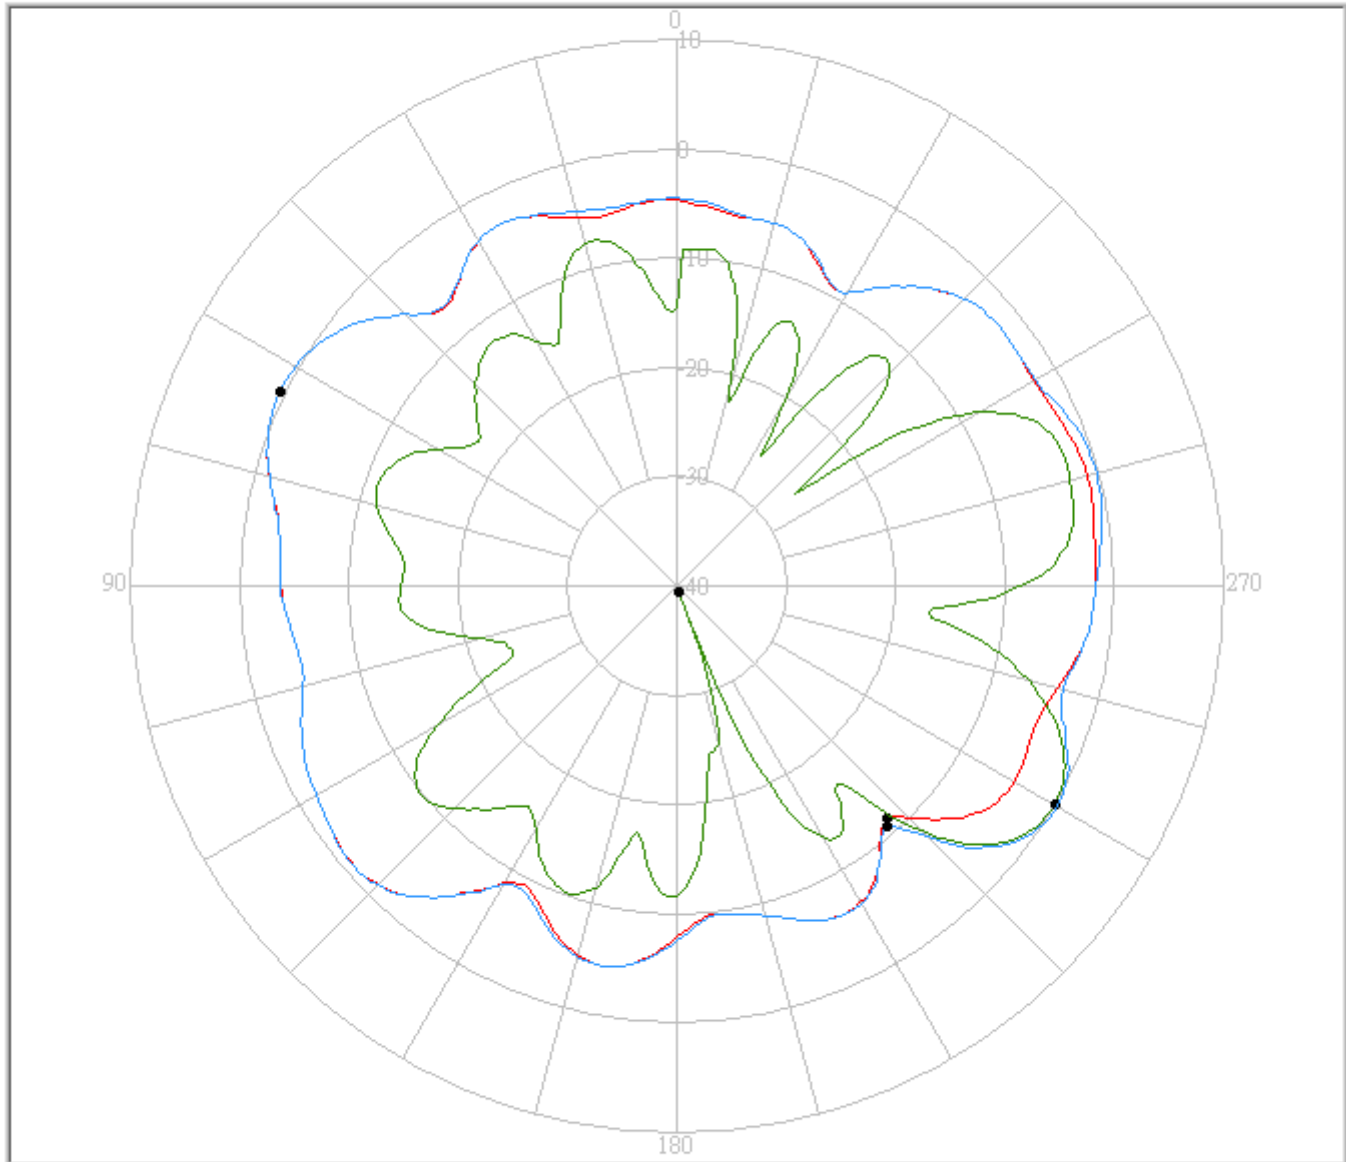

4. Gain & Pattern – WLAN. (Right)

a. 2.4GHz

eService for Customer Satisfaction

FAVORTRON

FAVORTRON Co. Ltd

Antenna Pattern Measurement

4F, No. 108-1, Min Chuan Rd., Hsin-Tien City, Taipei, Taiwan, R.O.C. Tel:886-2-2218-2189,
Fax:886-2-2218-5760

Pattern	Model No.	Test Mode	Freq(MHz)	Max Gain(dBi)	Min Gain(dBi)	Avg. Gain(dBi)	Source Polar.	Date
1	XTB70	WLAN-R	2400.00	0.40 / 64.00	-11.32 / 222.00	-3.77	Ver.	2006/9/7
2	XTB70	WLAN-R	2400.00	-0.10 / 240.00	-39.43 / 200.00	-8.93	Hor.	2006/9/7
3	XTB70	WLAN-R	2400.00	0.41 / 64.00	-10.80 / 221.00	-3.30	V+H	2006/9/7