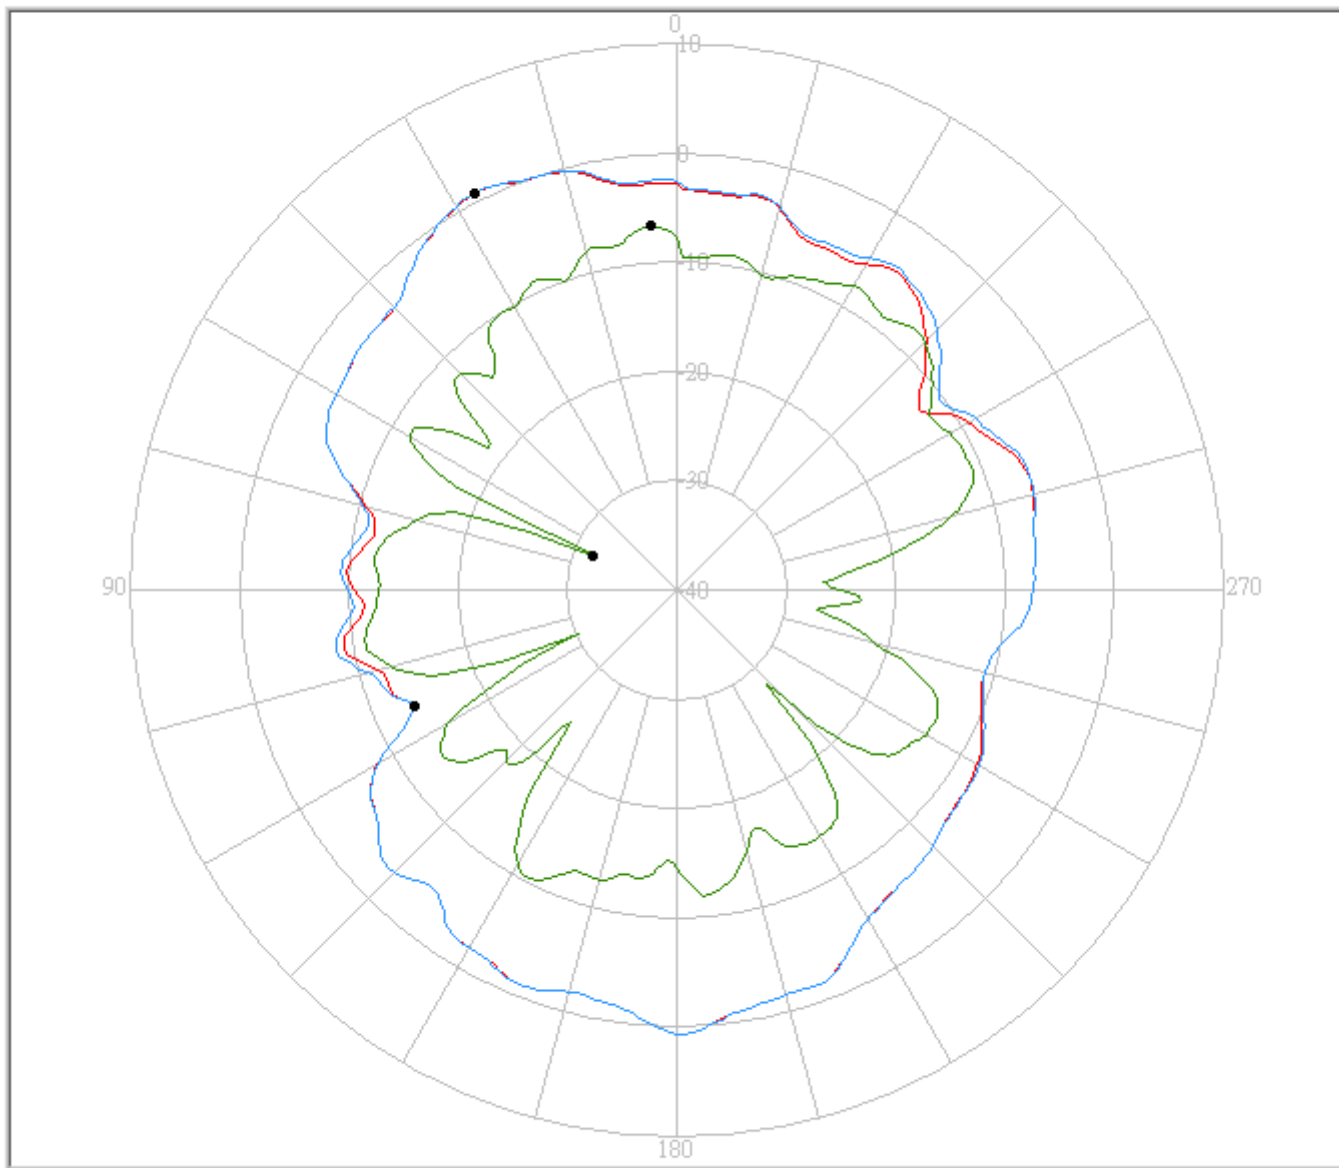

f. 5.15GHZ

eService for Customer Satisfaction

FAVORTRON

FAVORTRON Co. Ltd

Antenna Pattern Measurement

4F, No. 108-1, Min Chuan Rd., Hsin-Tien City, Taipei, Taiwan, R.O.C. Tel:886-2-2218-2189, Fax:886-2-2218-5760