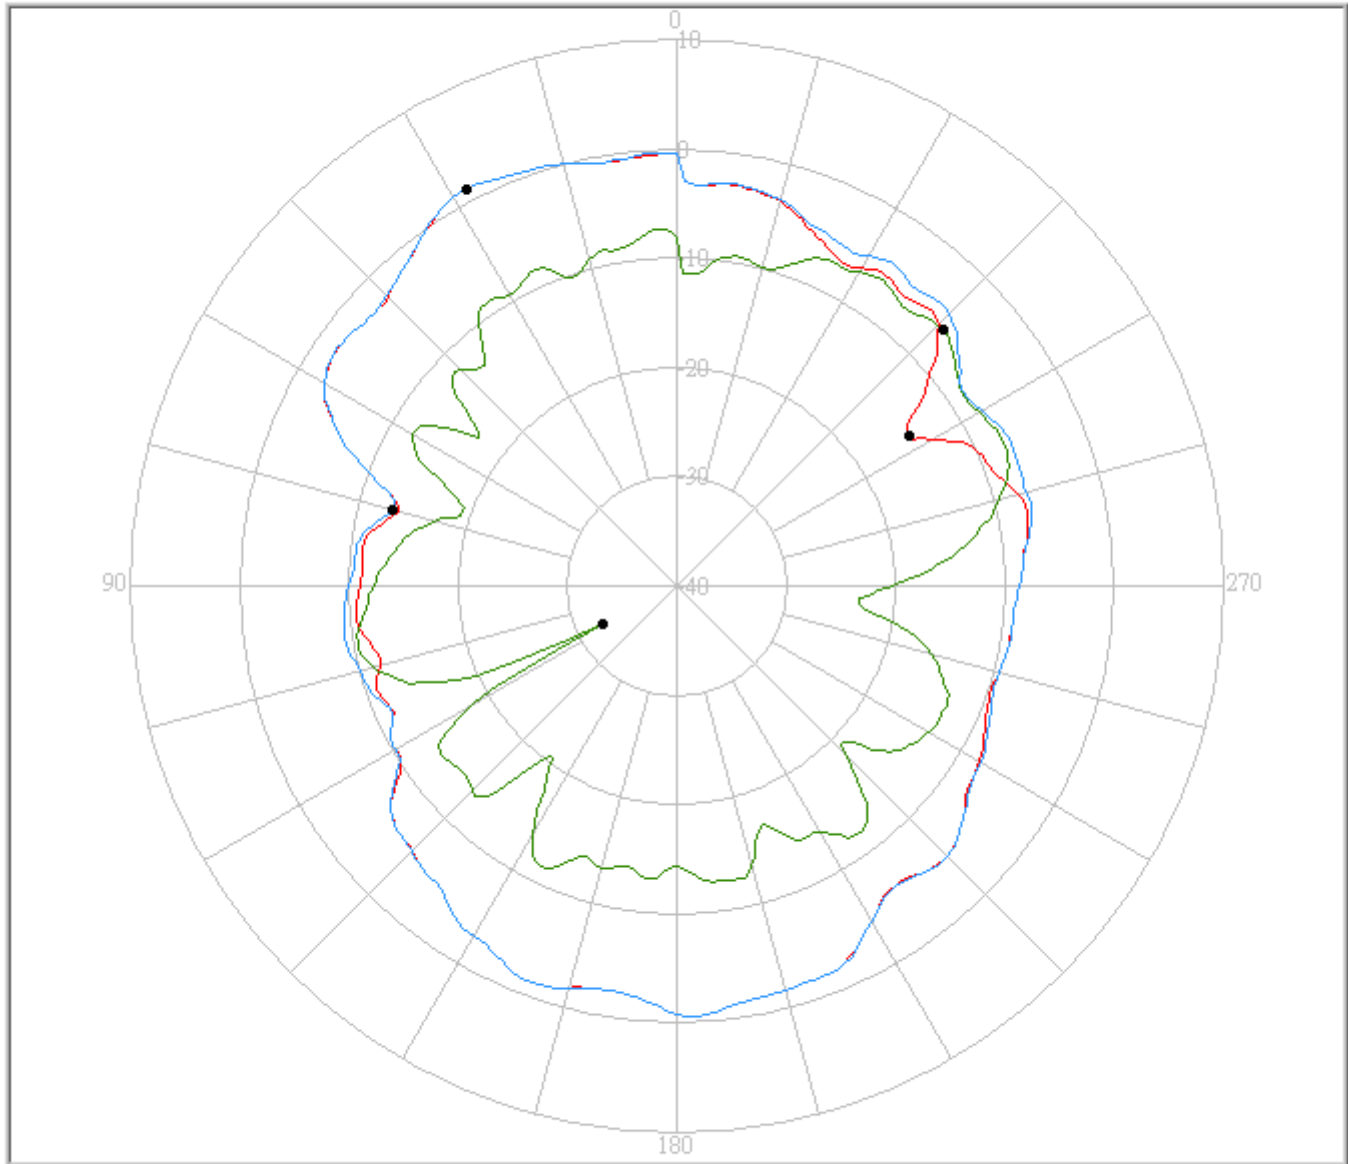

e. 5.075GHZ

FAVORTRON Co. Ltd

Antenna Pattern Measurement

4F, No. 108-1, Min Chuan Rd., Hsin-Tien City, Taipei, Taiwan, R.O.C. Tel:886-2-2218-2189,
Fax:886-2-2218-5760

Pattern	Model No.	Test Mode	Freq(MHz)	Max Gain(dBi)	Min Gain(dBi)	Avg. Gain(dBi)	Source Polar.	Date
1	XTB70	WLAN-L	5075.00	1.08 / 28.00	-14.77 / 303.00	-4.16	Ver.	2006/9/7
2	XTB70	WLAN-L	5075.00	-6.24 / 314.00	-32.47 / 117.00	-11.20	Hor.	2006/9/7
3	XTB70	WLAN-L	5075.00	1.10 / 28.00	-13.16 / 75.00	-3.95	V+H	2006/9/7