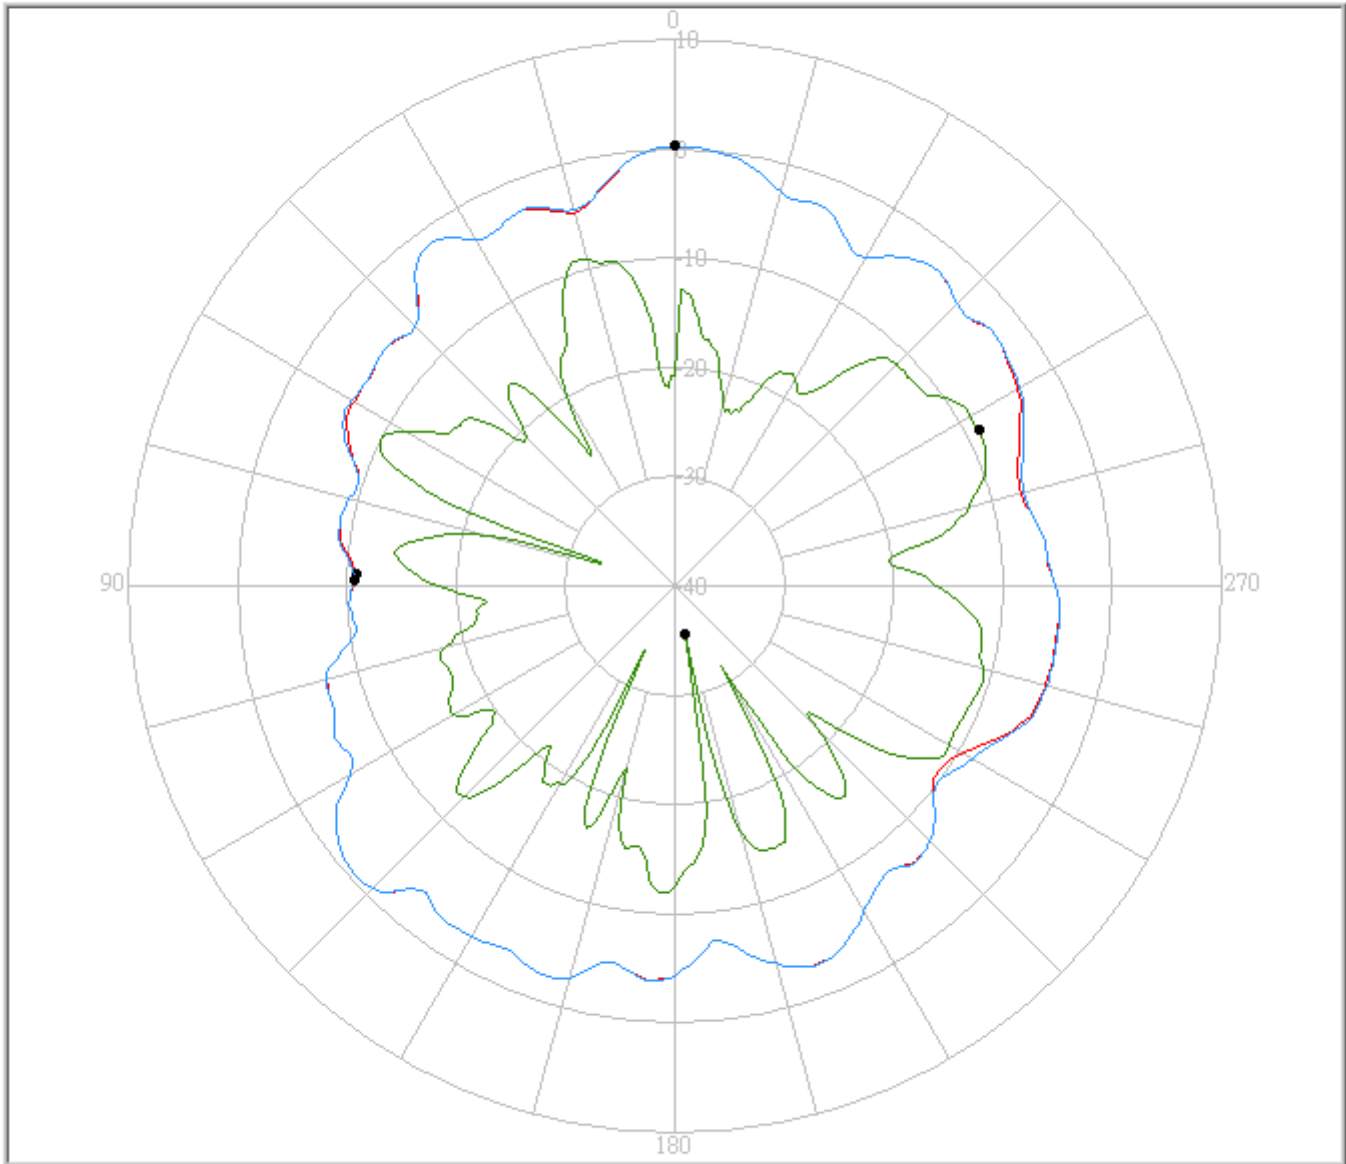

m. 5.85GHz

eService for Customer Satisfaction

FAVORTRON

FAVORTRON Co. Ltd

Antenna Pattern Measurement

4F, No. 108-1, Min Chuan Rd., Hsin-Tien City, Taipei, Taiwan, R.O.C. Tel:886-2-2218-2189,
Fax:886-2-2218-5760