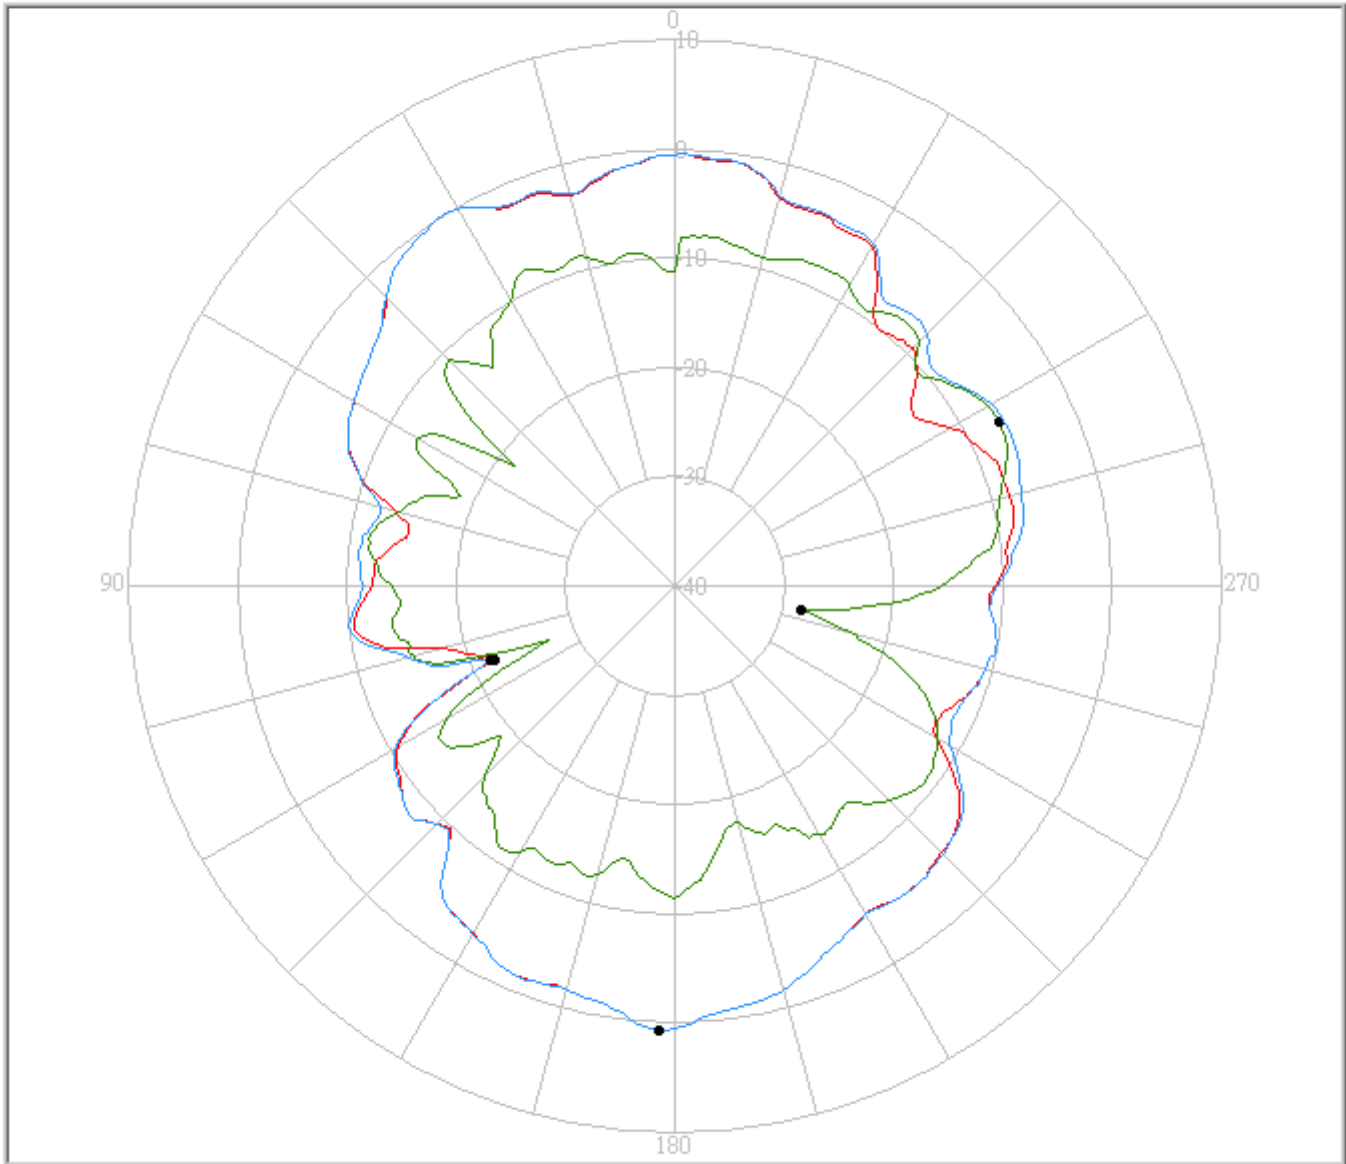

h. 5.35GHz

FAVORTRON Co. Ltd

Antenna Pattern Measurement

4F, No. 108-1, Min Chuan Rd., Hsin-Tien City, Taipei, Taiwan, R.O.C. Tel:886-2-2218-2189, Fax:886-2-2218-5760

Pattern	Model No.	Test Mode	Freq(MHz)	Max Gain(dBi)	Min Gain(dBi)	Avg. Gain(dBi)	Source Polar.	Date
1	XTB70	WLAN-L	5350.00	0.73 / 178.00	-22.15 / 112.00	-4.56	Ver.	2006/9/7
2	XTB70	WLAN-L	5350.00	-6.78 / 297.00	-28.16 / 259.00	-11.47	Hor.	2006/9/7
3	XTB70	WLAN-L	5350.00	0.73 / 178.00	-21.74 / 112.00	-4.35	V+H	2006/9/7