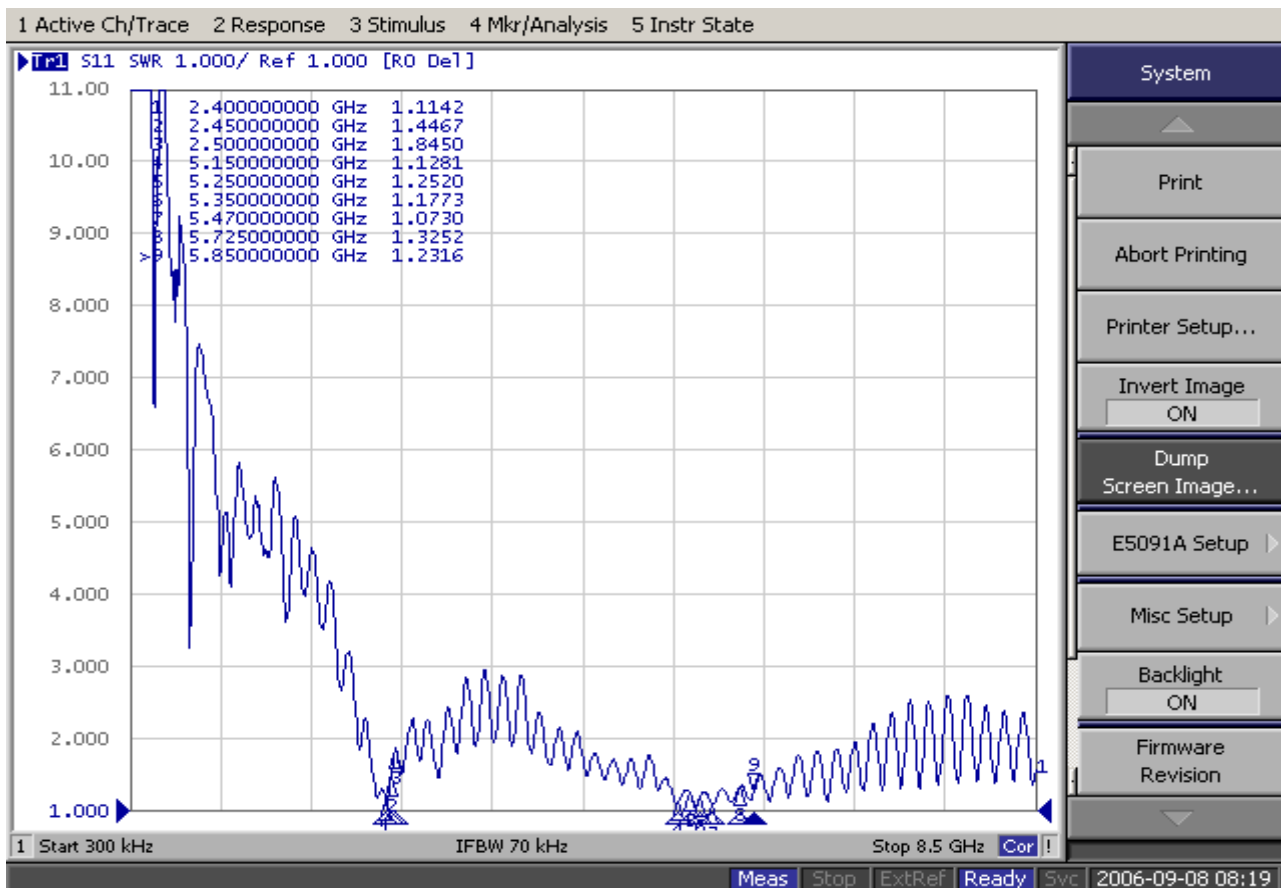

3. WLAN.(Right)

2.4~2.5GHZ & 5.15~5.875GHZ / Return Loss

2.4~2.5GHZ & 5.15~5.875GHZ / VSWR

4. Gain & Pattern – WLAN. (Right)

a. 2.4GHz

eService for Customer Satisfaction

FAVORTRON

FAVORTRON Co. Ltd