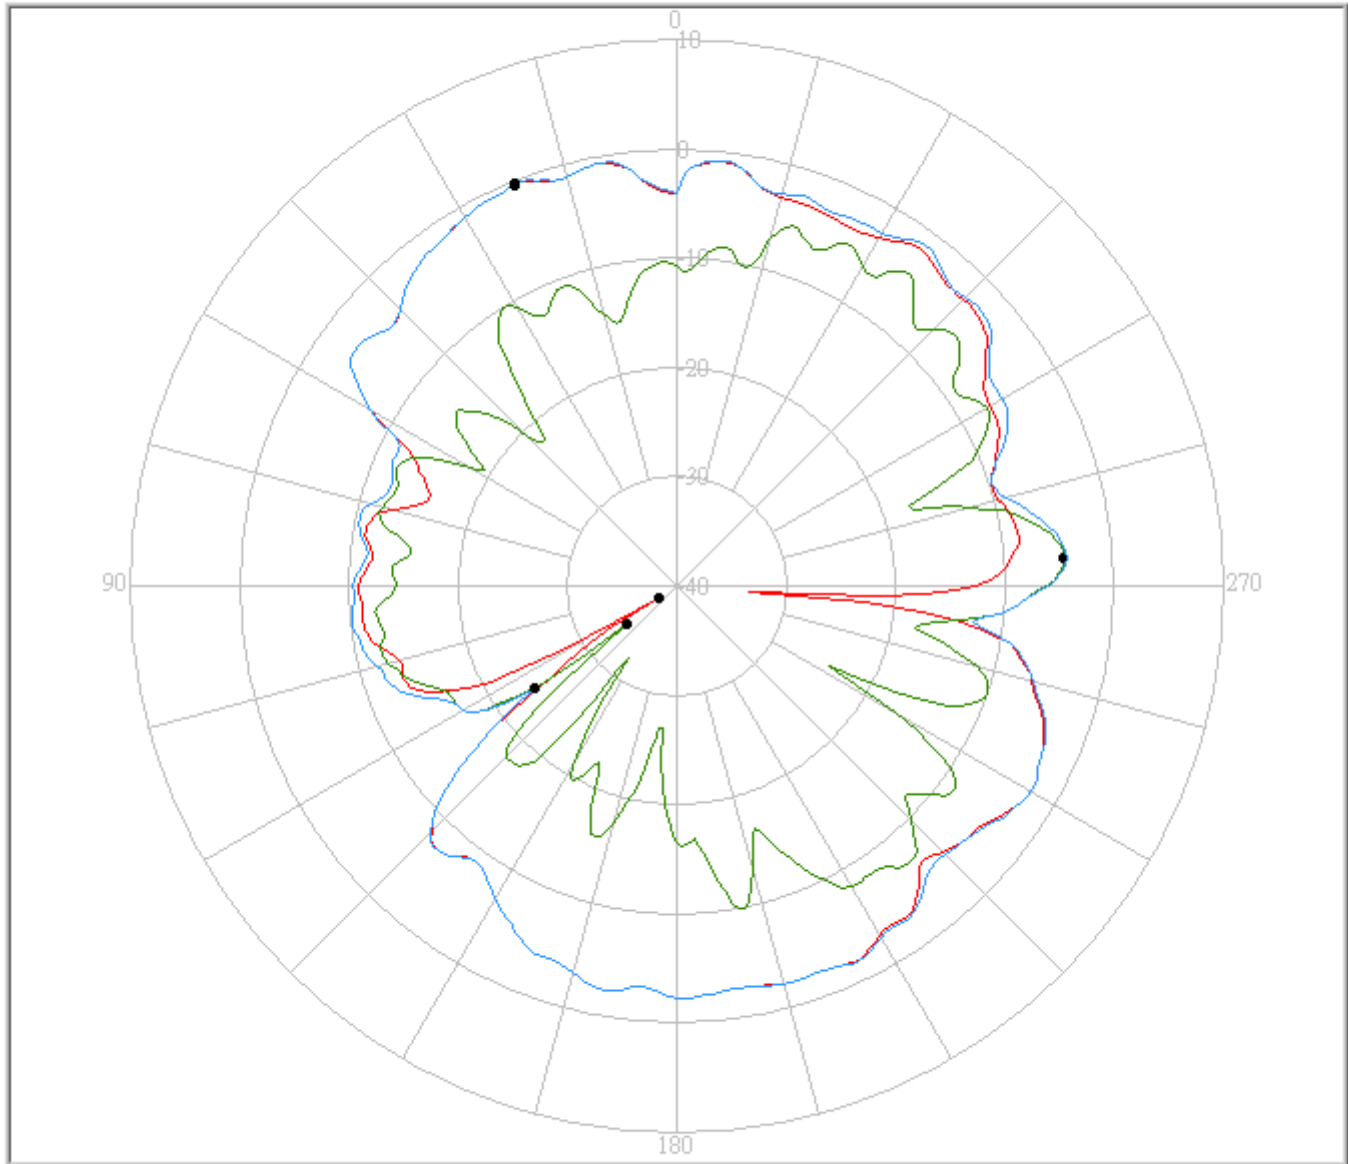

k. 5.725GHz

eService for Customer Satisfaction

FAVORTRON

FAVORTRON Co. Ltd

Antenna Pattern Measurement

4F, No. 108-1, Min Chuan Rd., Hsin-Tien City, Taipei, Taiwan, R.O.C. Tel:886-2-2218-2189,
Fax:886-2-2218-5760