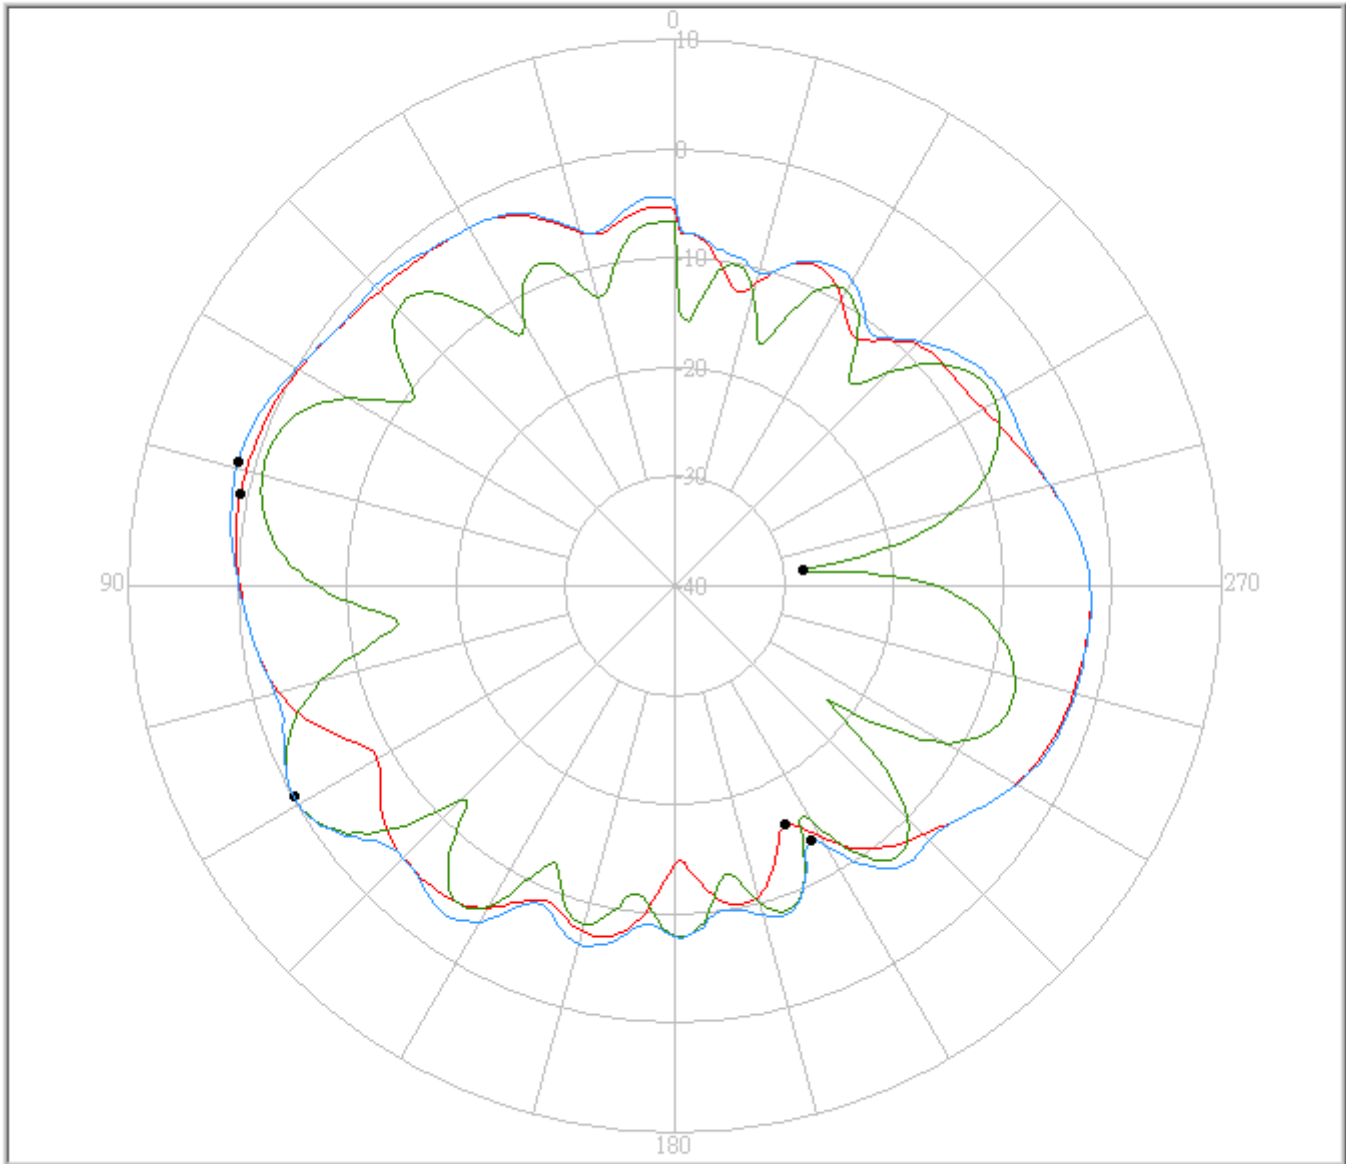

c. 2.5GHz

eService for Customer Satisfaction

FAVORTRON

FAVORTRON Co. Ltd

Antenna Pattern Measurement

4F, No. 108-1, Min Chuan Rd., Hsin-Tien City, Taipei, Taiwan, R.O.C. Tel:886-2-2218-2189,
Fax:886-2-2218-5760