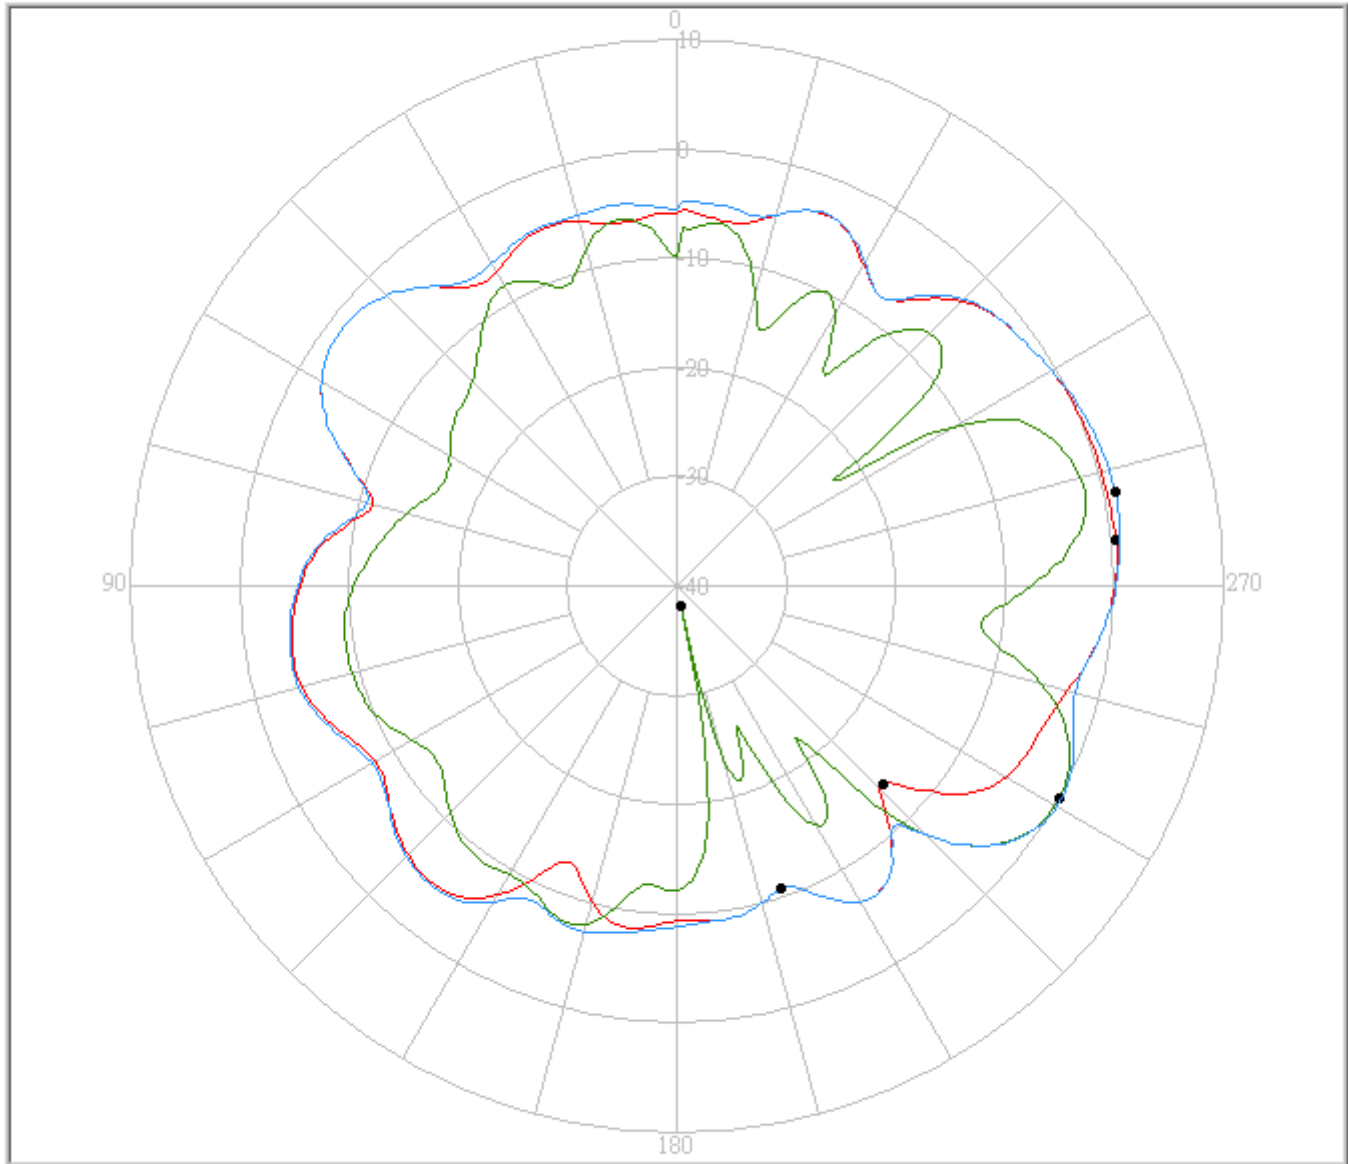

c. 2.5GHz

FAVORTRON Co. Ltd

Antenna Pattern Measurement

4F, No. 108-1, Min Chuan Rd., Hsin-Tien City, Taipei, Taiwan, R.O.C. Tel:886-2-2218-2189,
Fax:886-2-2218-5760

Pattern	Model No.	Test Mode	Freq(MHz)	Max Gain(dBi)	Min Gain(dBi)	Avg. Gain(dBi)	Source Polar.	Date
1	XTB70	WLAN-R	2500.00	0.36 / 276.00	-13.90 / 226.00	-4.44	Ver.	2006/9/7
2	XTB70	WLAN-R	2500.00	0.02 / 241.00	-38.06 / 192.00	-7.79	Hor.	2006/9/7
3	XTB70	WLAN-R	2500.00	0.97 / 282.00	-10.73 / 199.00	-3.71	V+H	2006/9/7