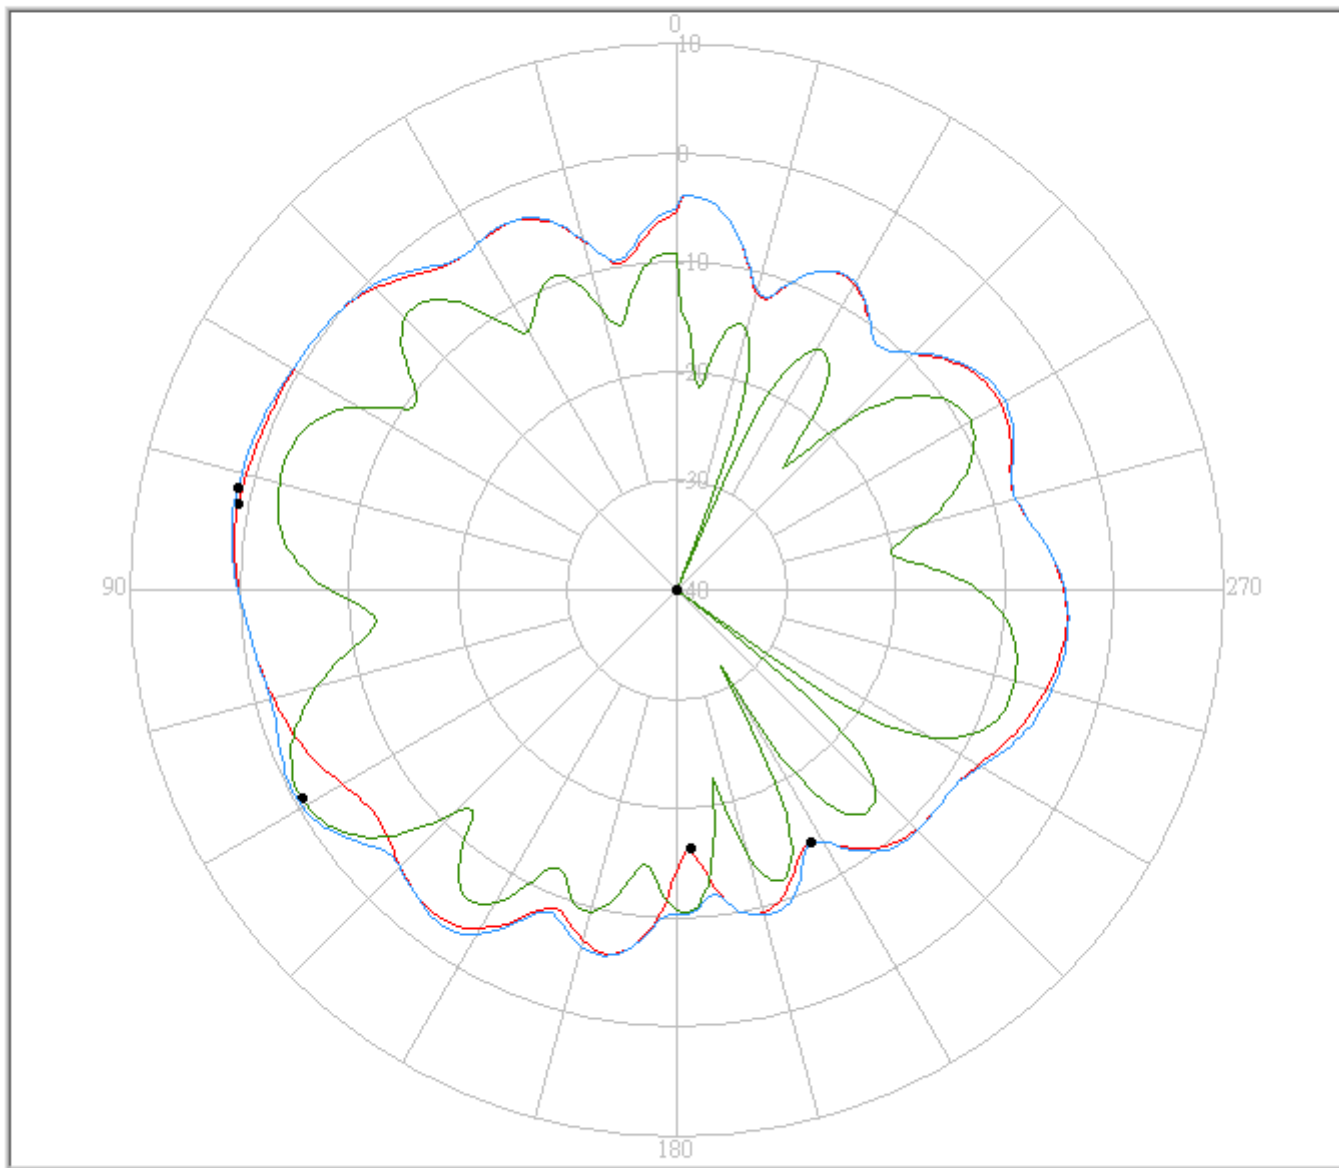

b. 2.45GHz

eService for Customer Satisfaction

FAVORTRON

FAVORTRON Co. Ltd

Antenna Pattern Measurement

4F, No. 108-1, Min Chuan Rd., Hsin-Tien City, Taipei, Taiwan, R.O.C. Tel:886-2-2218-2189,
Fax:886-2-2218-5760