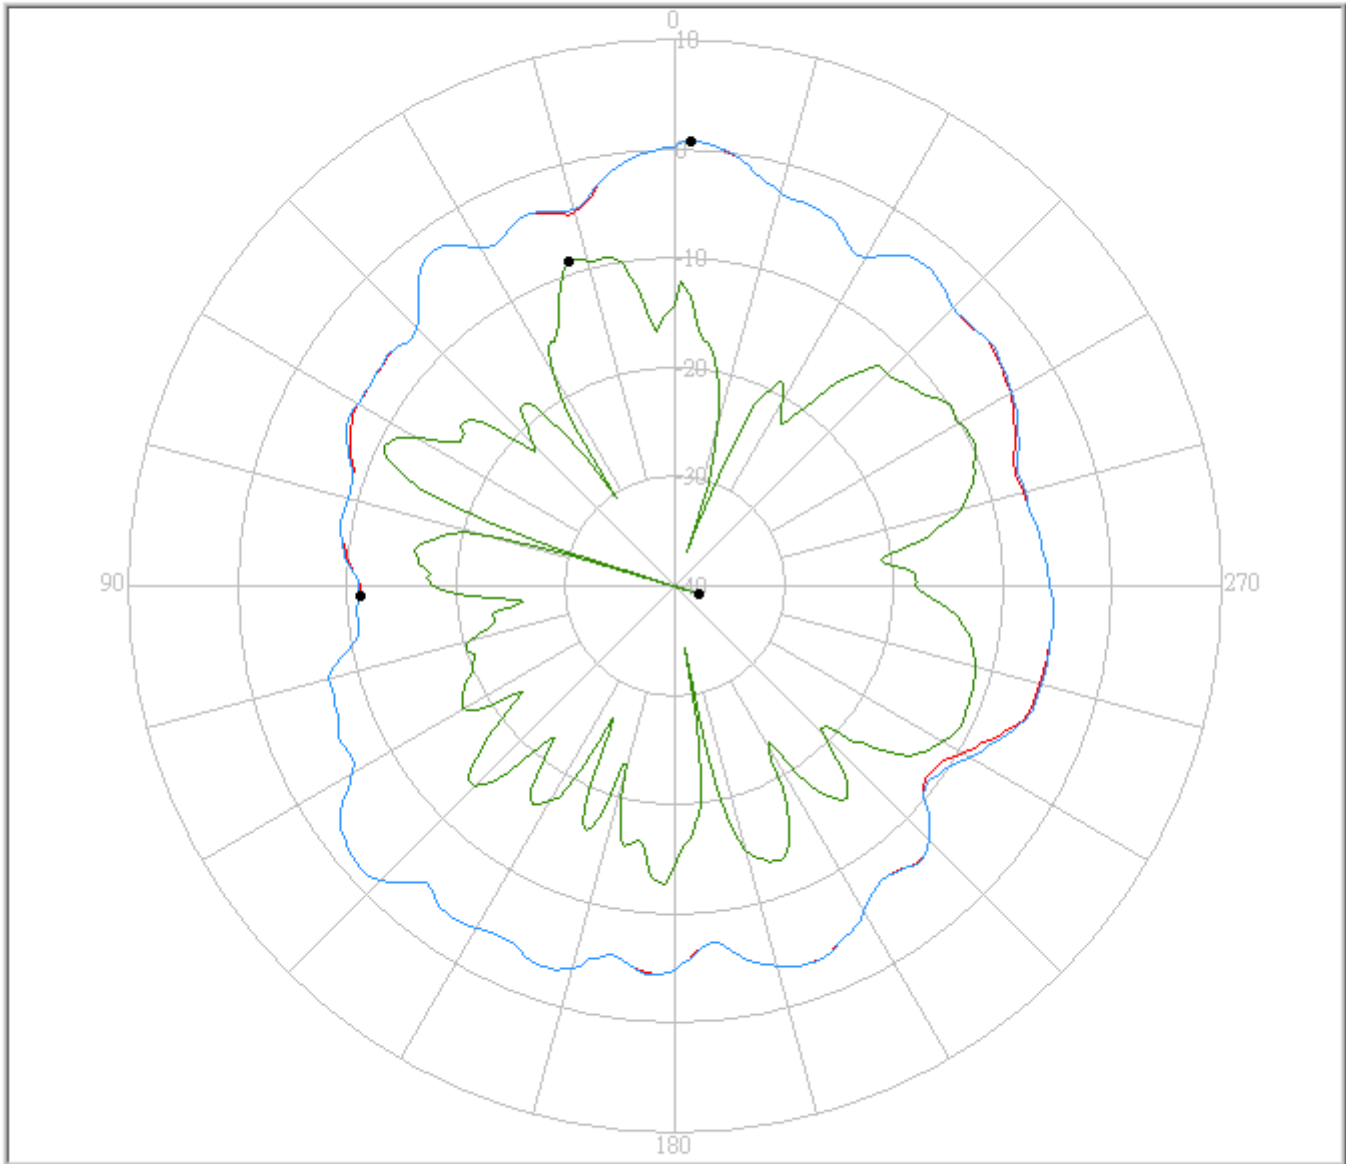

n. 5.875GHz

FAVORTRON Co. Ltd

Antenna Pattern Measurement

4F, No. 108-1, Min Chuan Rd., Hsin-Tien City, Taipei, Taiwan, R.O.C. Tel:886-2-2218-2189,
Fax:886-2-2218-5760

Pattern	Model No.	Test Mode	Freq(MHz)	Max Gain(dBi)	Min Gain(dBi)	Avg. Gain(dBi)	Source Polar.	Date
1	XTB70	WLAN-L	5875.00	0.67 / 358.00	-11.27 / 92.00	-4.61	Ver.	2006/9/7
2	XTB70	WLAN-L	5875.00	-8.78 / 18.00	-42.26 / 73.00	-14.80	Hor.	2006/9/7
3	XTB70	WLAN-L	5875.00	0.68 / 358.00	-11.23 / 92.00	-4.57	V+H	2006/9/7