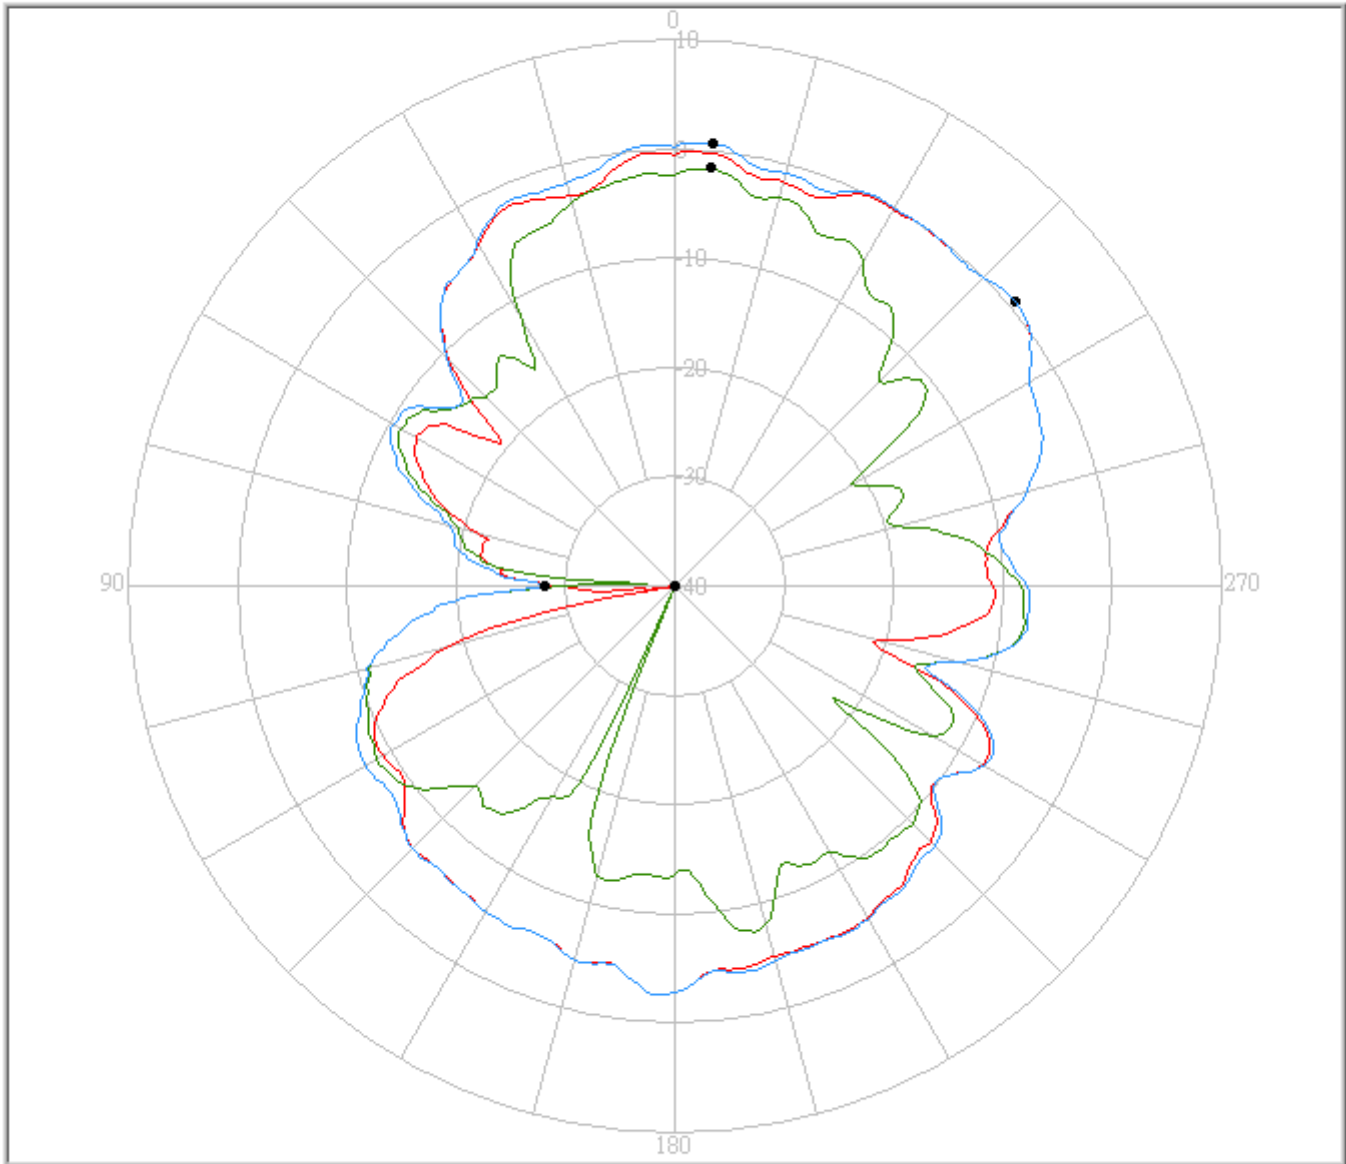

h. 5.35GHz

eService for Customer Satisfaction

FAVORTRON

FAVORTRON Co. Ltd

Antenna Pattern Measurement

4F, No. 108-1, Min Chuan Rd., Hsin-Tien City, Taipei, Taiwan, R.O.C. Tel:886-2-2218-2189,
Fax:886-2-2218-5760