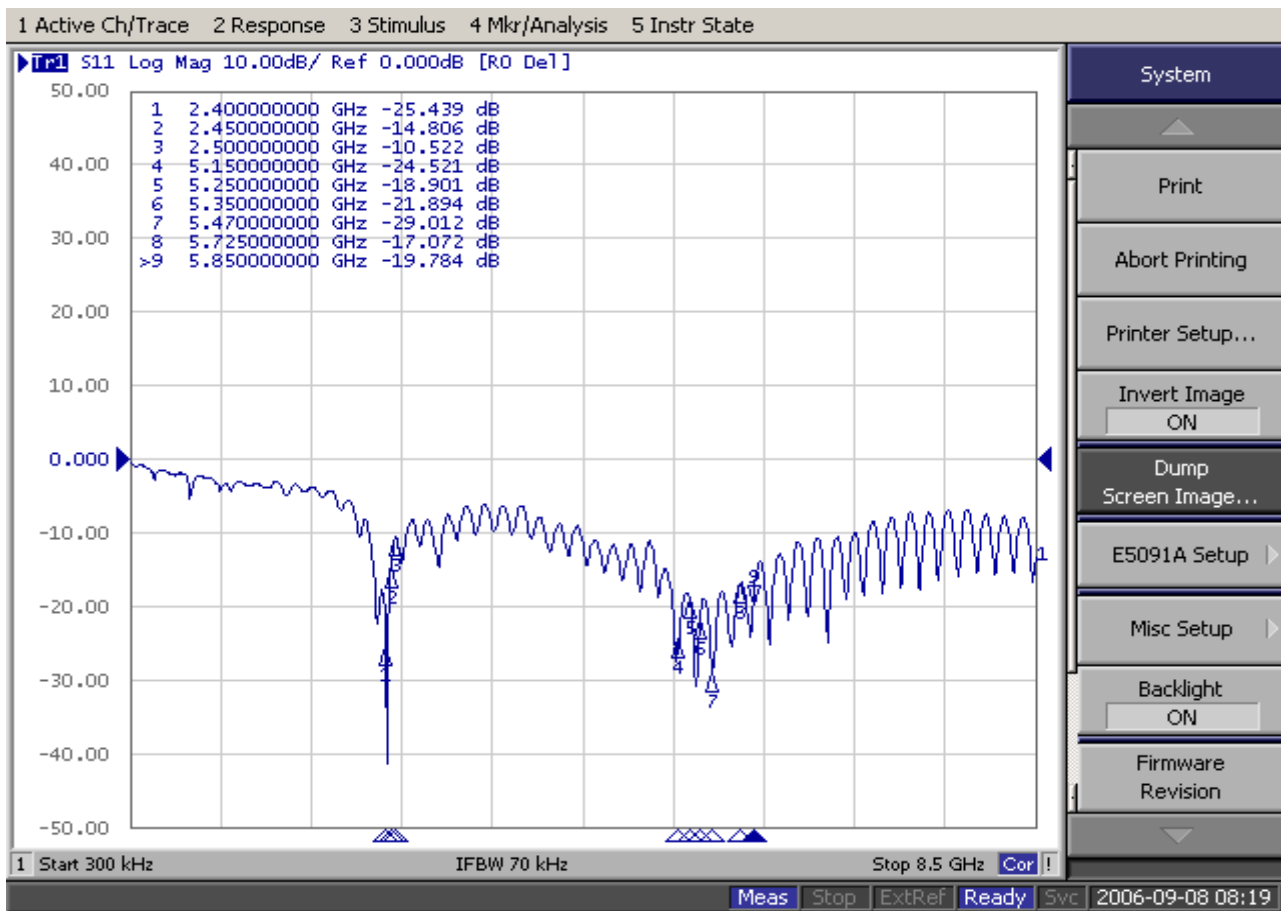

3. WLAN.(Right)

2.4~2.5GHZ & 5.15~5.875GHZ / Return Loss

2.4~2.5GHZ & 5.15~5.875GHZ / VSWR

4. Gain & Pattern – WLAN. (Right)

a. 2.4GHz

eService for Customer Satisfaction

FAVORTRON

FAVORTRON Co. Ltd