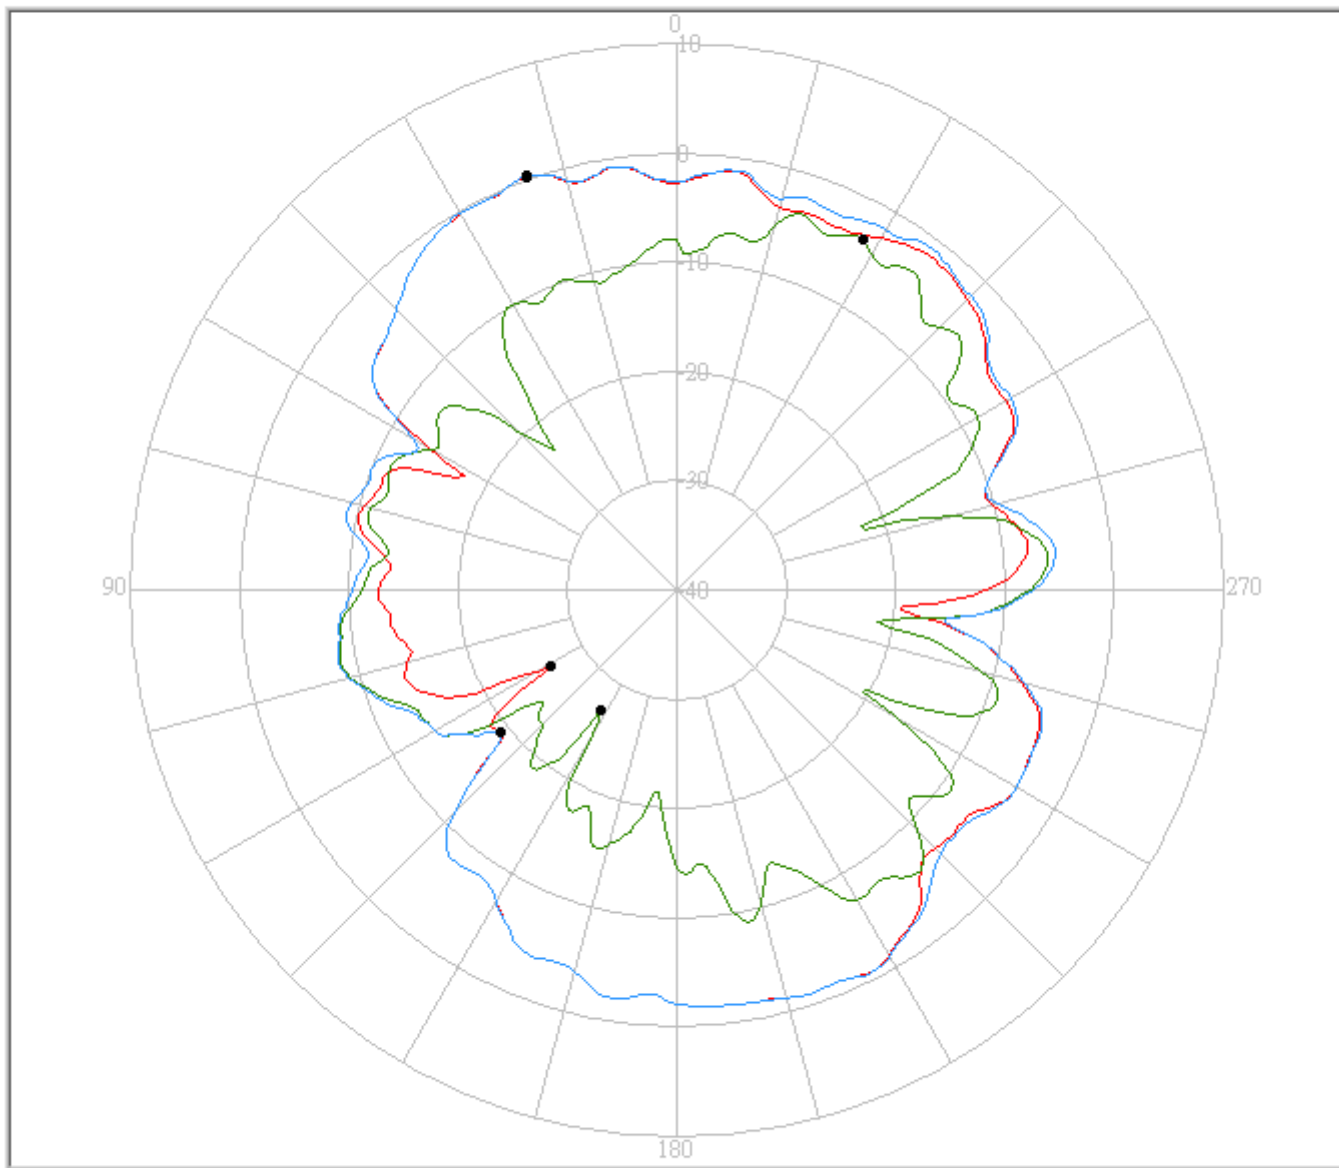

1. 5.785GHz

eService for Customer Satisfaction

FAVORTRON

FAVORTRON Co. Ltd

Antenna Pattern Measurement

4F, No. 108-1, Min Chuan Rd., Hsin-Tien City, Taipei, Taiwan, R.O.C. Tel:886-2-2218-2189,
Fax:886-2-2218-5760