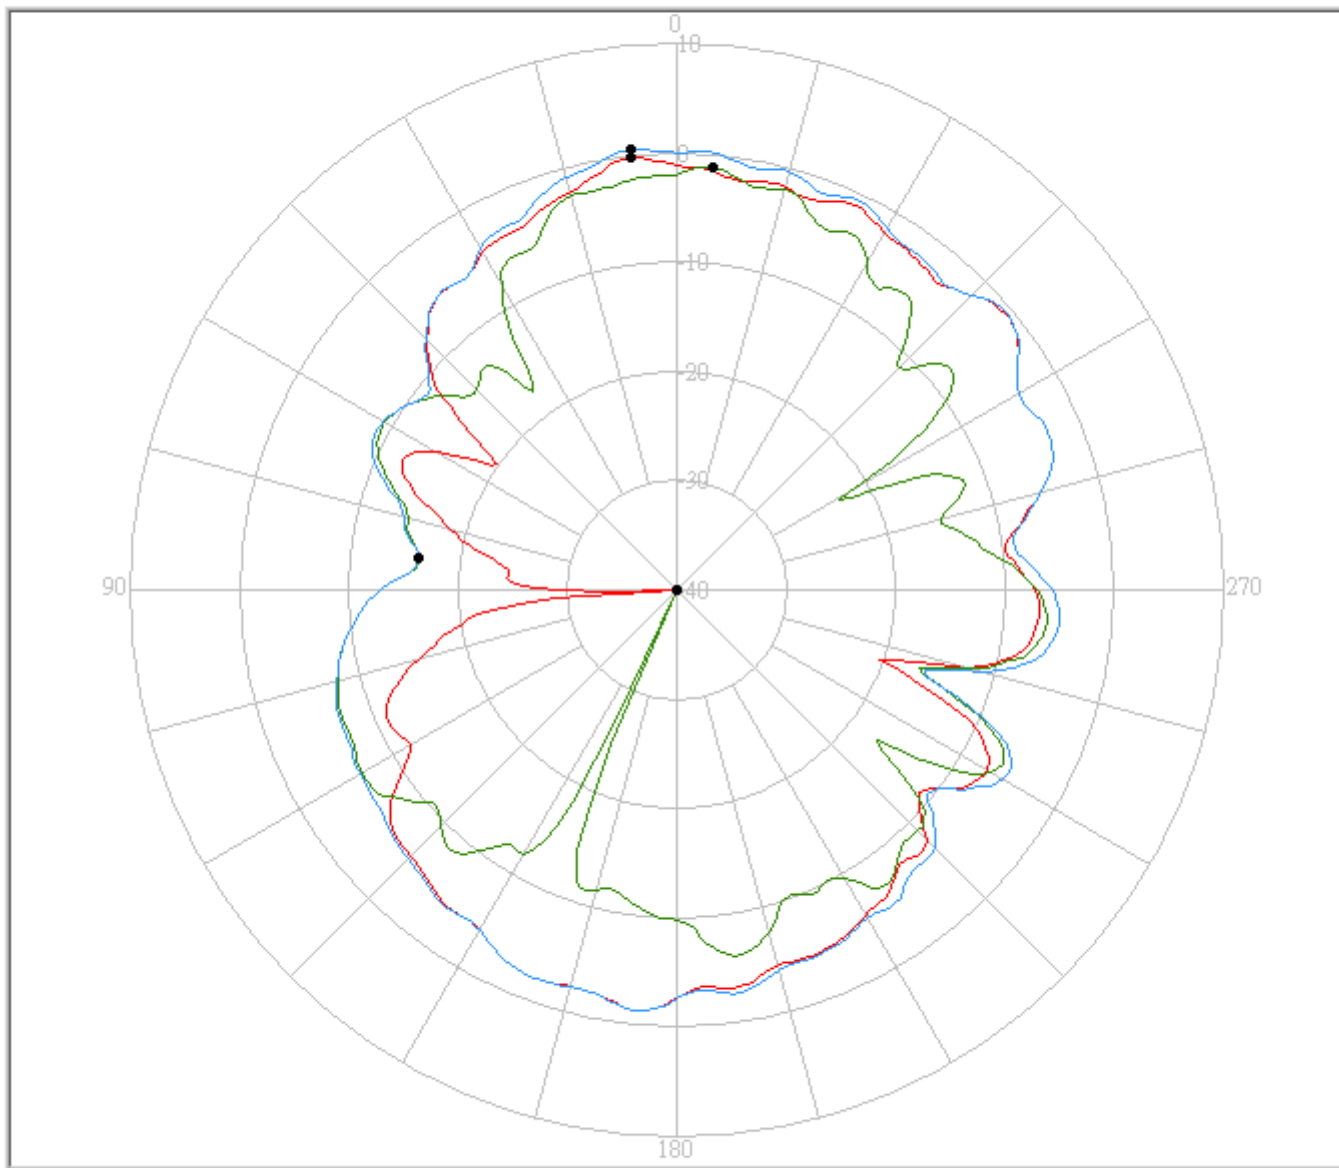

g. 5.25GHz

eService for Customer Satisfaction

FAVORTRON

FAVORTRON Co. Ltd

Antenna Pattern Measurement

4F, No. 108-1, Min Chuan Rd., Hsin-Tien City, Taipei, Taiwan, R.O.C. Tel:886-2-2218-2189,
Fax:886-2-2218-5760