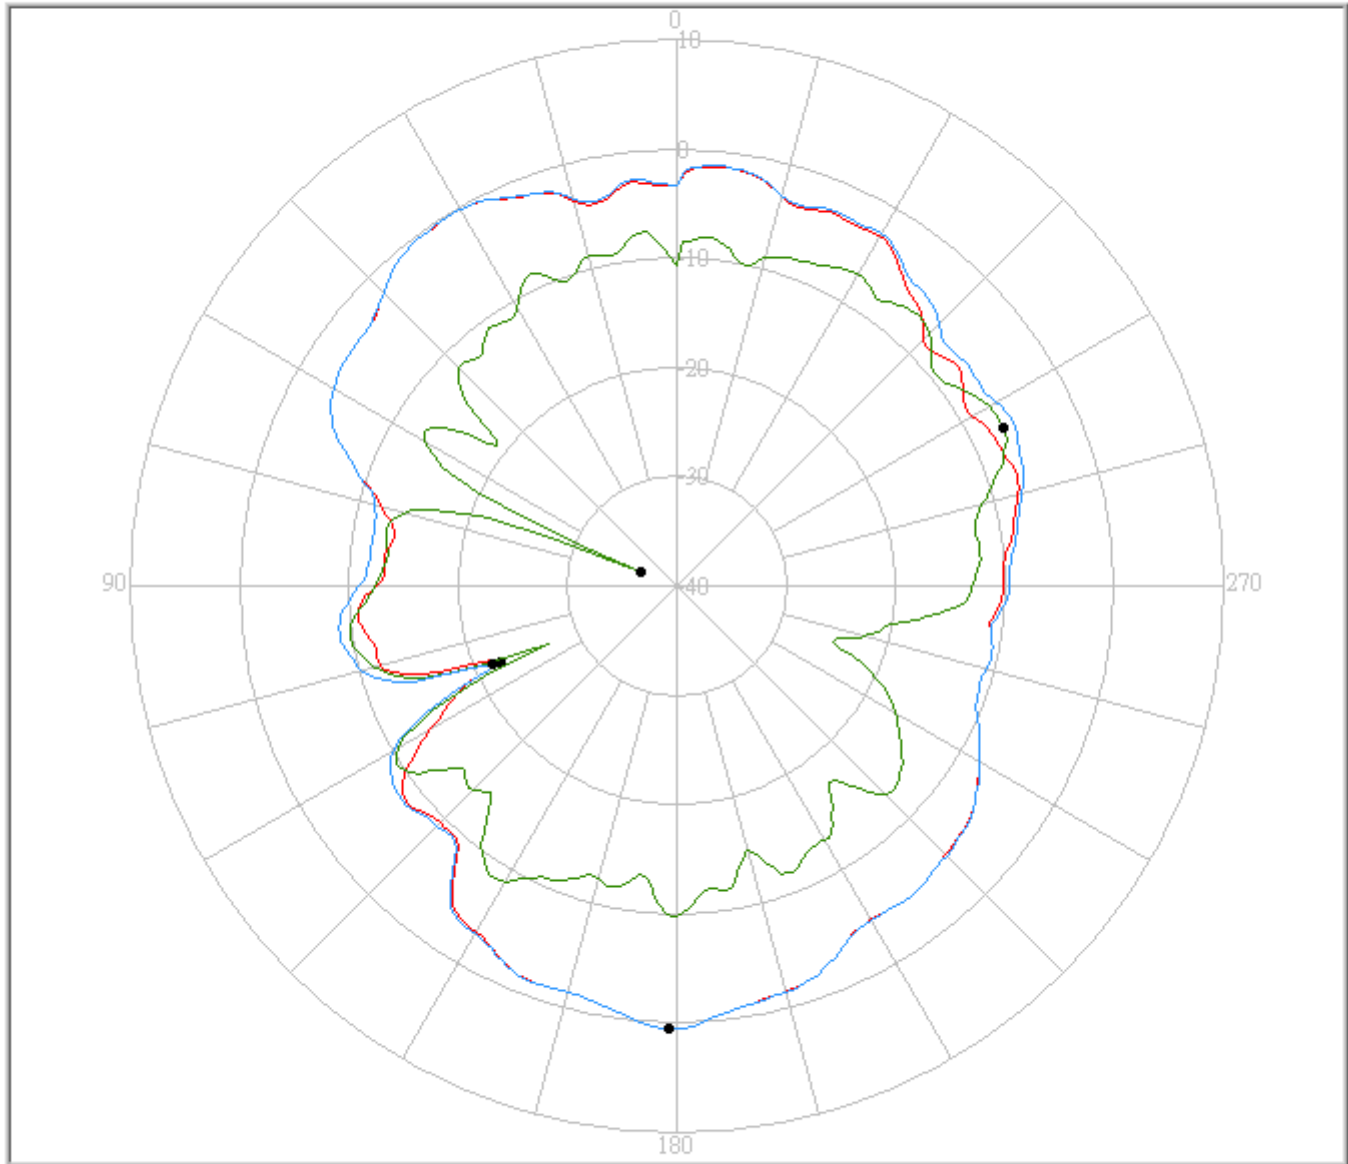

g. 5.25GHz

eService for Customer Satisfaction

FAVORTRON

FAVORTRON Co. Ltd

Antenna Pattern Measurement

4F, No. 108-1, Min Chuan Rd., Hsin-Tien City, Taipei, Taiwan, R.O.C. Tel:886-2-2218-2189,
Fax:886-2-2218-5760