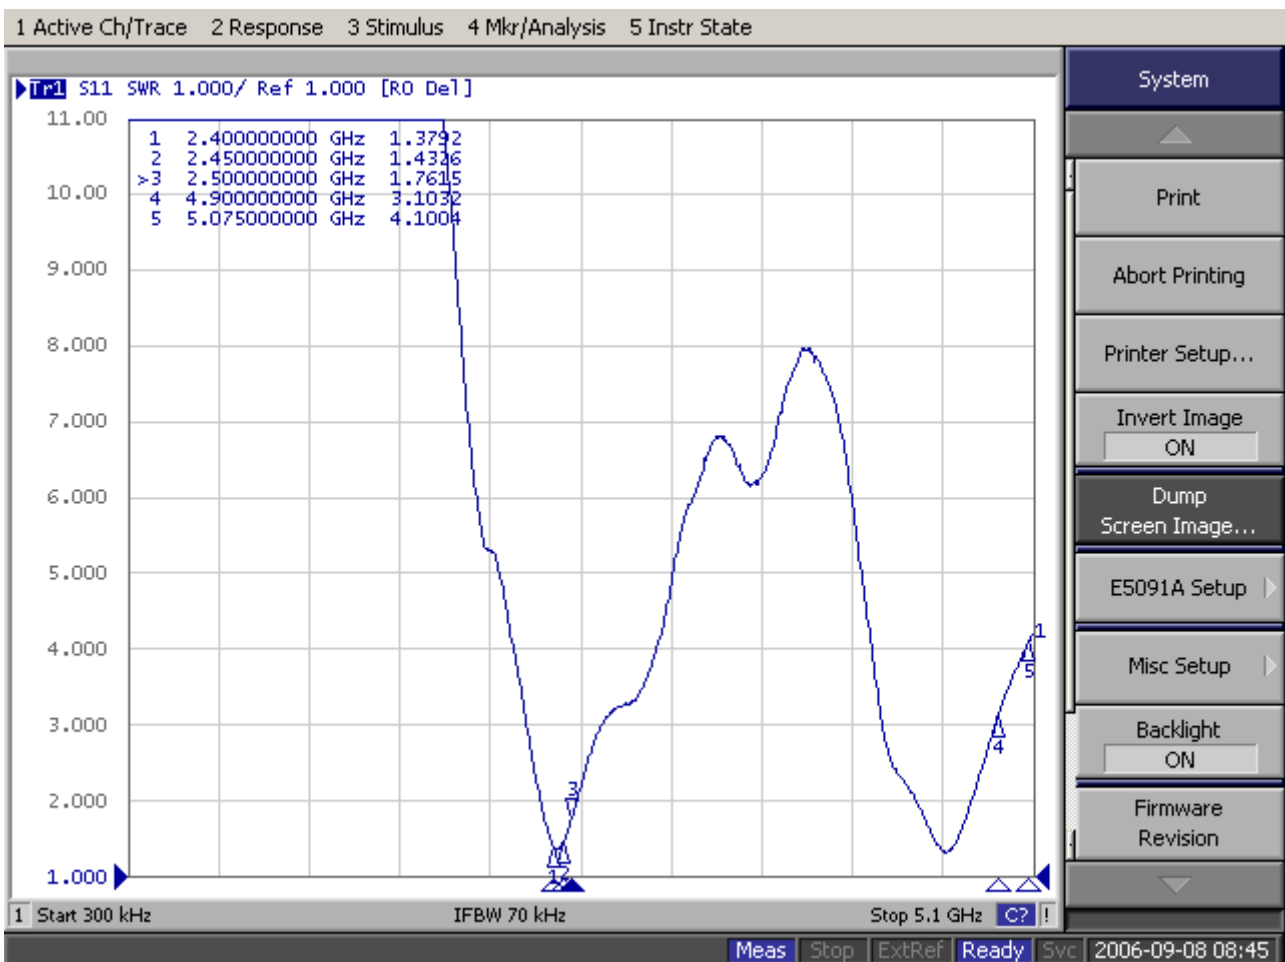

2.4~2.5GHz / VSWR