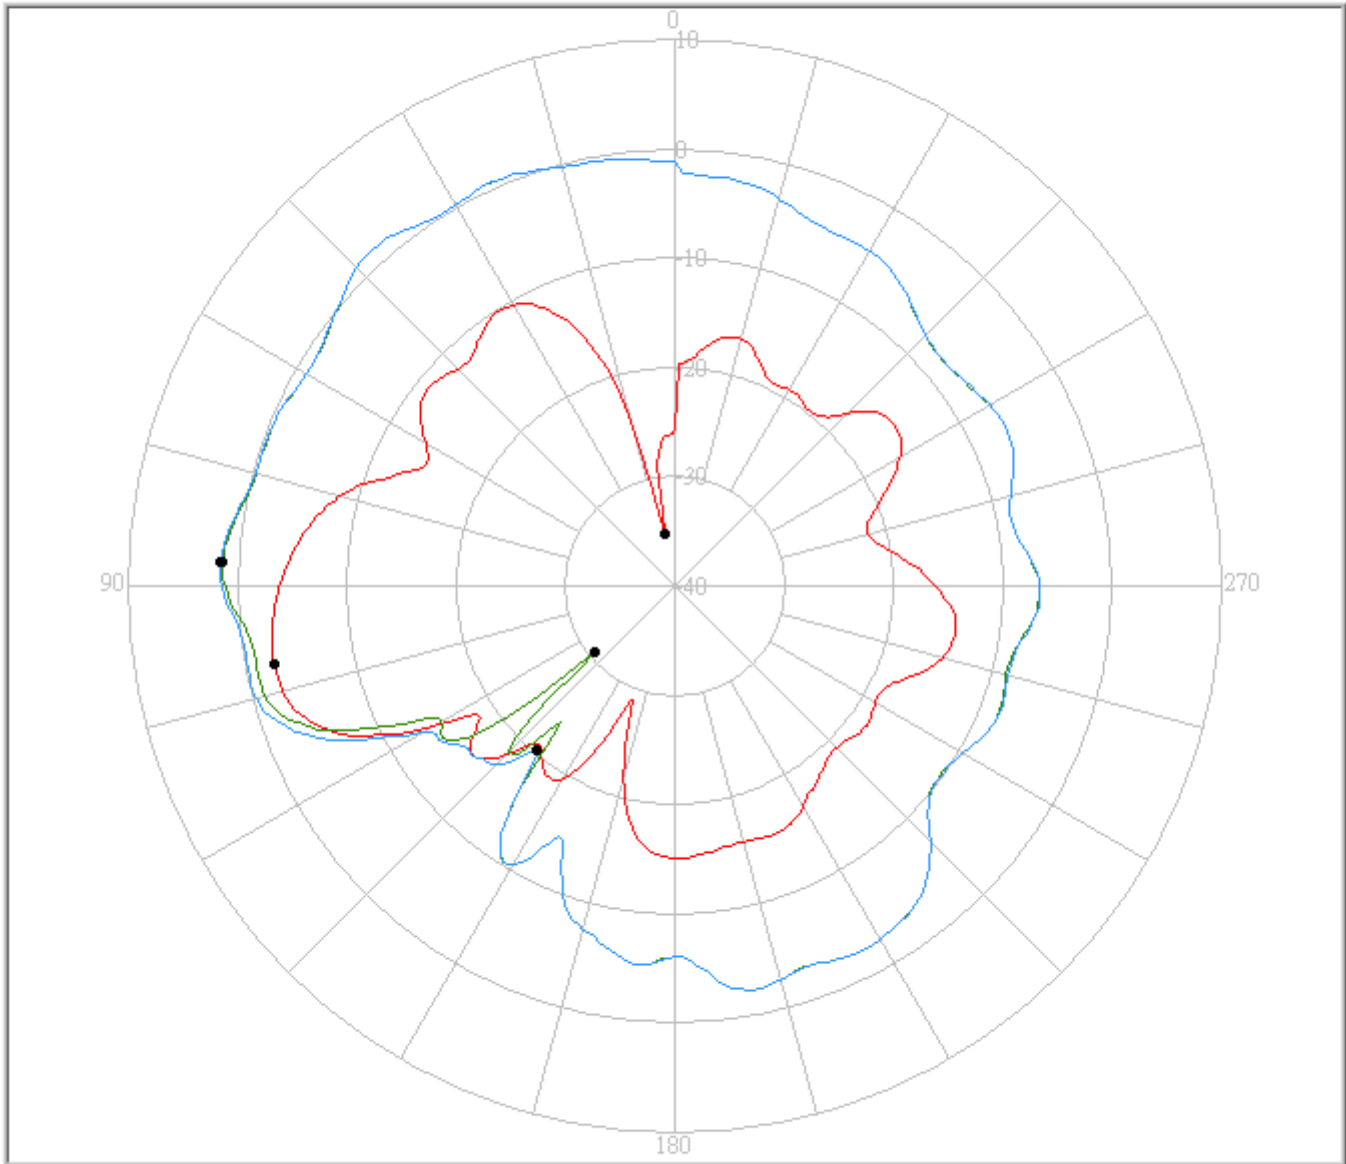

c. 2.5GHz

eService for Customer Satisfaction

FAVORTRON

FAVORTRON Co. Ltd

Antenna Pattern Measurement

4F, No. 108-1, Min Chuan Rd., Hsin-Tien City, Taipei, Taiwan, R.O.C. Tel:886-2-2218-2189,
Fax:886-2-2218-5760

Pattern	Model No.	Test Mode	Freq(MHz)	Max Gain(dBi)	Min Gain(dBi)	Avg. Gain(dBi)	Source Polar.	Date
1	XTB70	BT-PCB	2500.00	-2.66 / 101.00	-35.21 / 11.00	-11.73	Ver.	2006/9/7
2	XTB70	BT-PCB	2500.00	1.42 / 87.00	-30.48 / 130.00	-3.27	Hor.	2006/9/7
3	XTB70	BT-PCB	2500.00	1.57 / 87.00	-20.42 / 140.00	-3.16	V+H	2006/9/7