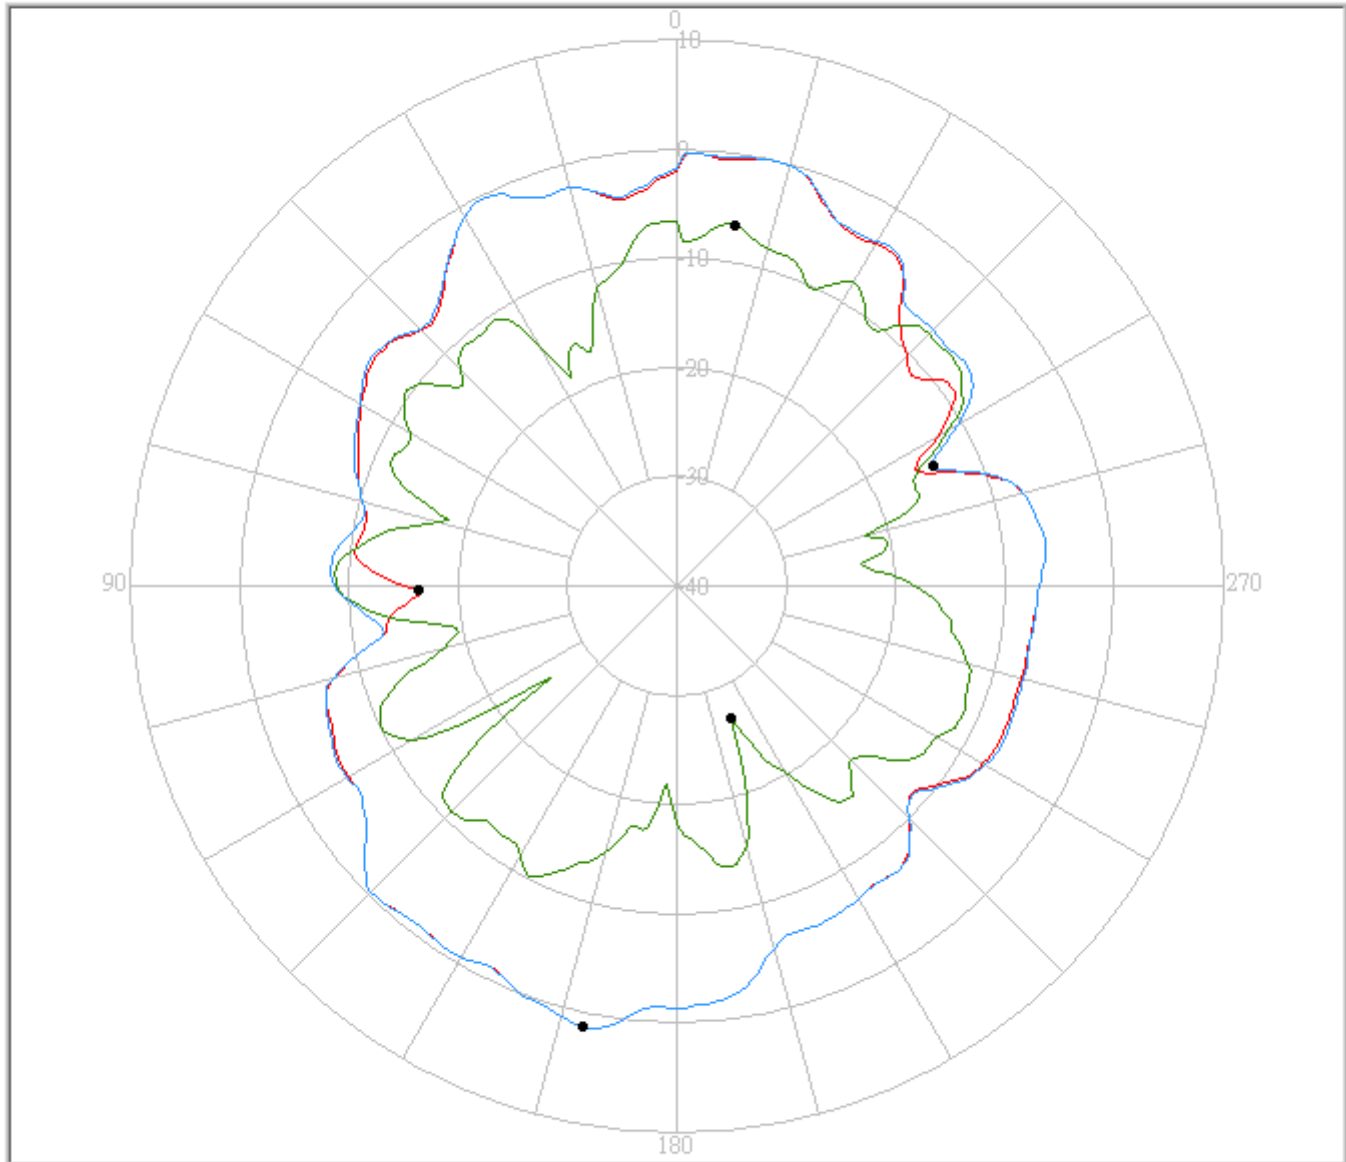

i. 5.47GHz

eService for Customer Satisfaction

FAVORTRON

FAVORTRON Co. Ltd

Antenna Pattern Measurement

4F, No. 108-1, Min Chuan Rd., Hsin-Tien City, Taipei, Taiwan, R.O.C. Tel:886-2-2218-2189,
Fax:886-2-2218-5760