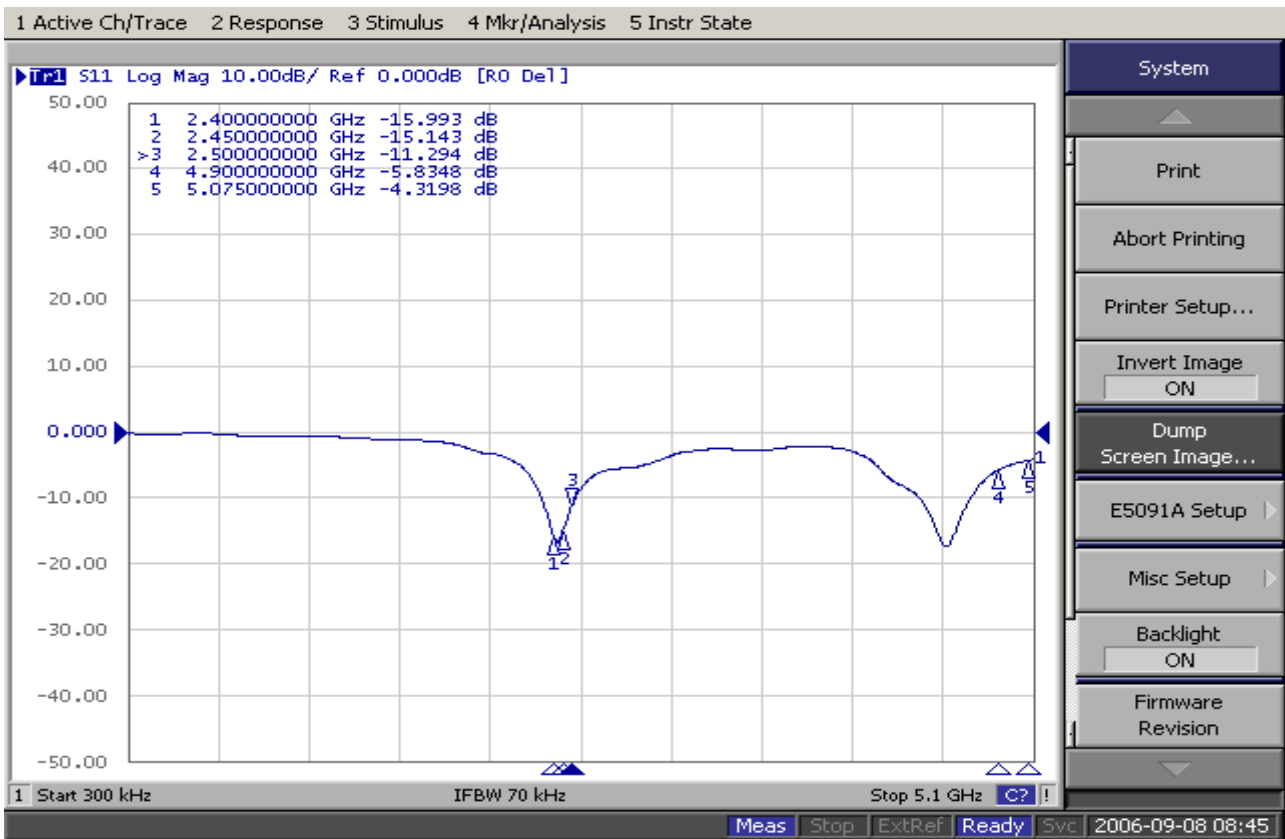

1. Bluetooth.

2.4~2.5GHz / Return Loss