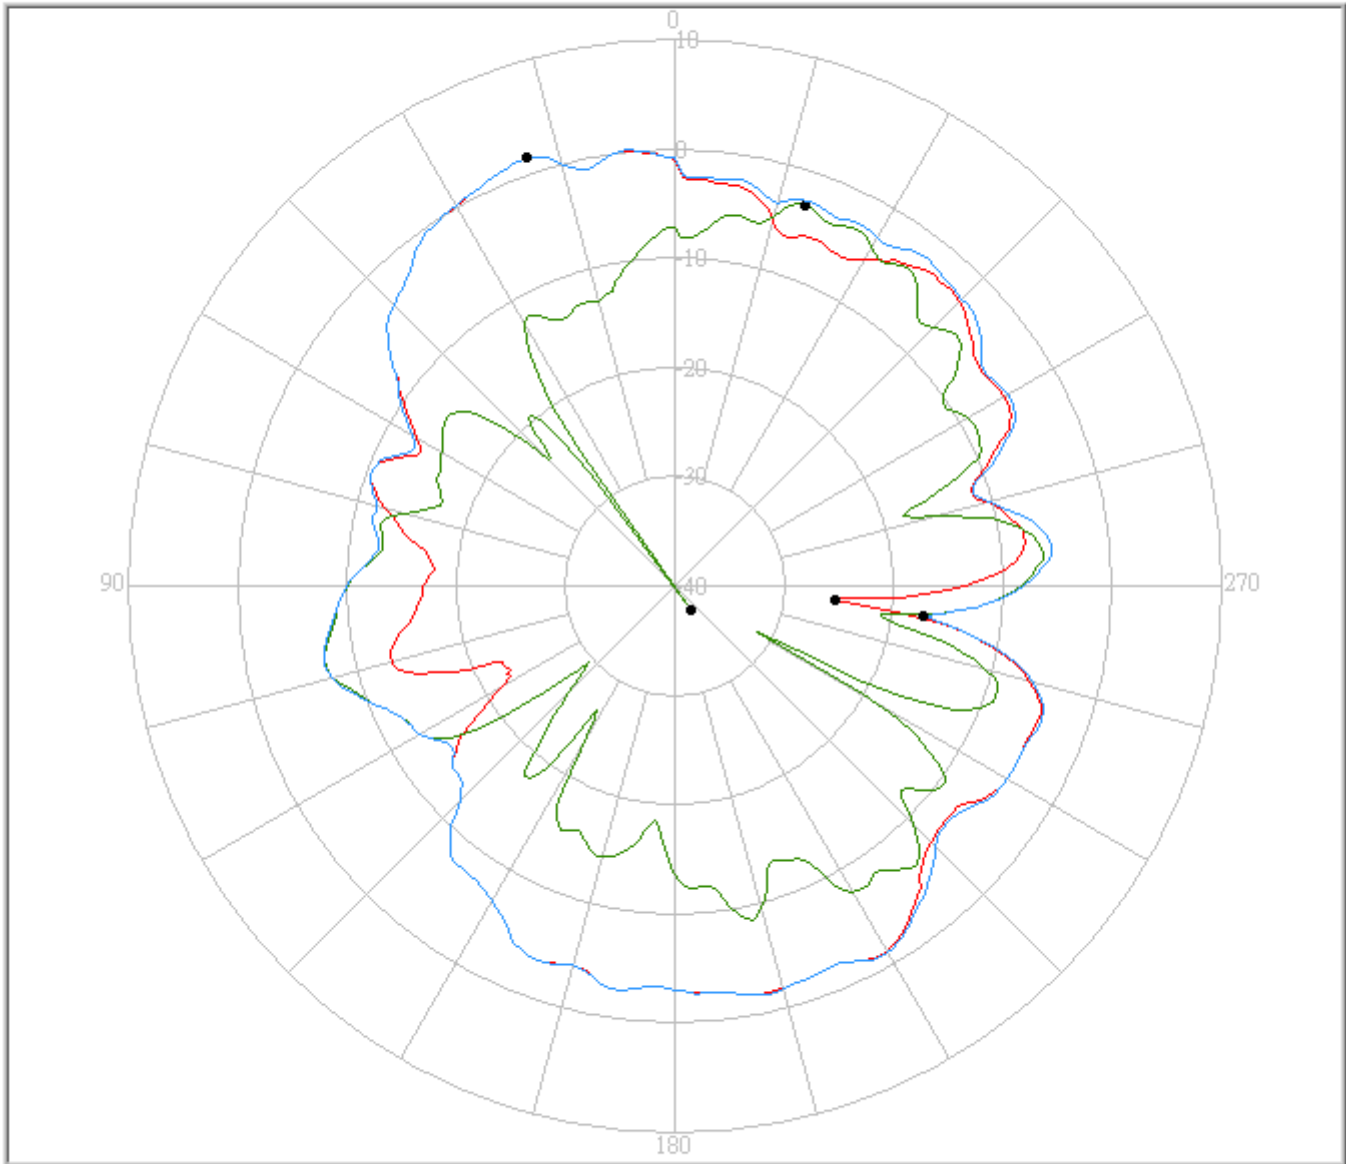

m. 5.85GHz

eService for Customer Satisfaction

FAVORTRON

FAVORTRON Co. Ltd

Antenna Pattern Measurement

4F, No. 108-1, Min Chuan Rd., Hsin-Tien City, Taipei, Taiwan, R.O.C. Tel:886-2-2218-2189,
Fax:886-2-2218-5760