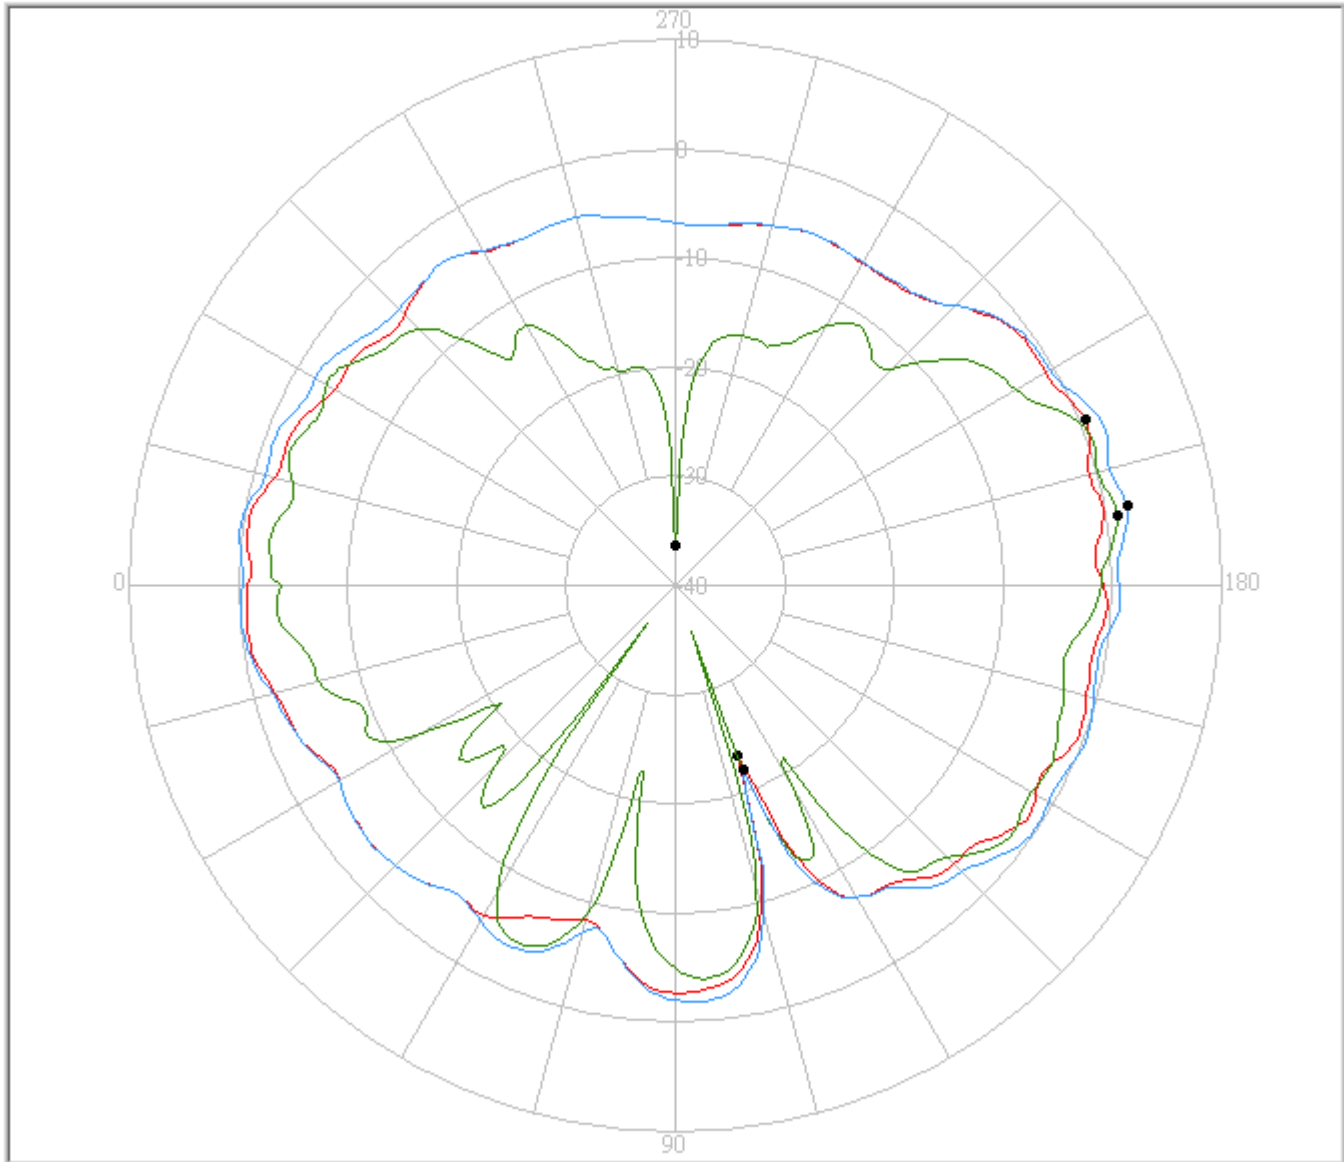

i. 5.47GHz

eService for Customer Satisfaction

FAVORTRON

FAVORTRON Co. Ltd

Antenna Pattern Measurement

4F, No. 108-1, Min Chuan Rd., Hsin-Tien City, Taipei, Taiwan, R.O.C. Tel:886-2-2218-2189,
Fax:886-2-2218-5760