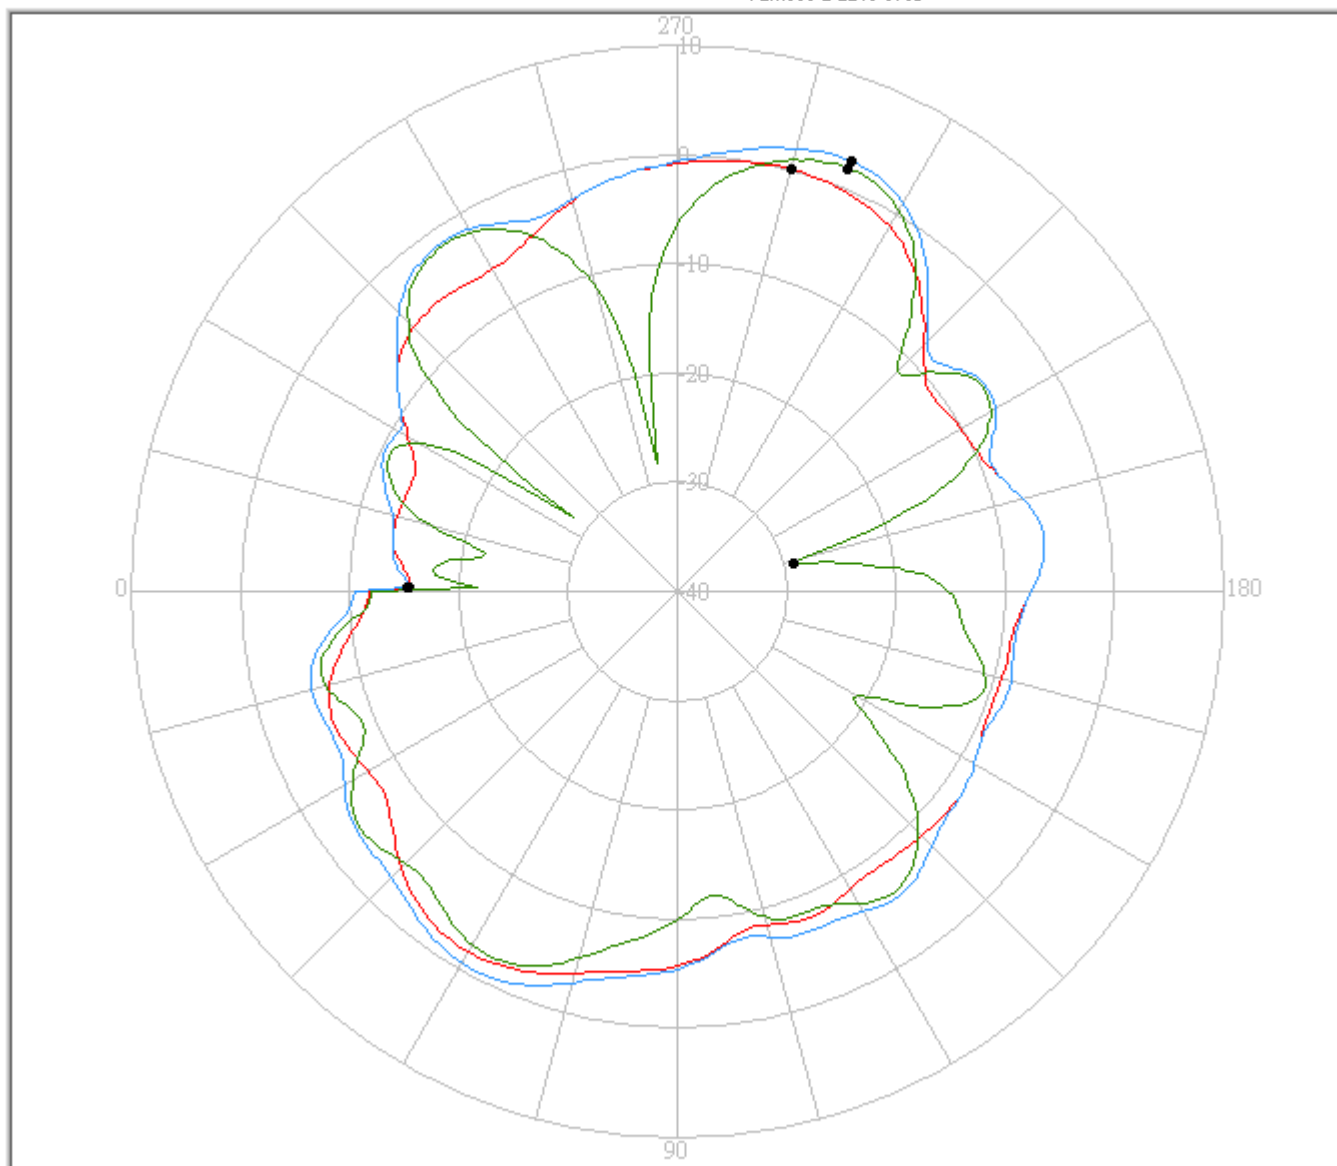

b. 2.45GHz

FAVORTRON Co. Ltd

Antenna Pattern Measurement

4F, No. 108-1, Min Chuan Rd., Hsin-Tien City, Taipei, Taiwan, R.O.C. Tel:886-2-2218-2189,
Fax:886-2-2218-5760

Pattern	Model No.	Test Mode	Freq(MHz)	Max Gain(dBi)	Min Gain(dBi)	Avg. Gain(dBi)	Source Polar.	Date
1	KR2W	Right	2450.00	-0.01 / 255.00	-15.44 / 359.00	-5.27	Ver.	2005/8/10
2	KR2W	Right	2450.00	1.75 / 248.00	-29.04 / 194.00	-5.83	Hor.	2005/8/10
3	KR2W	Right	2450.00	2.48 / 248.00	-15.32 / 359.00	-3.80	V+H	2005/8/10