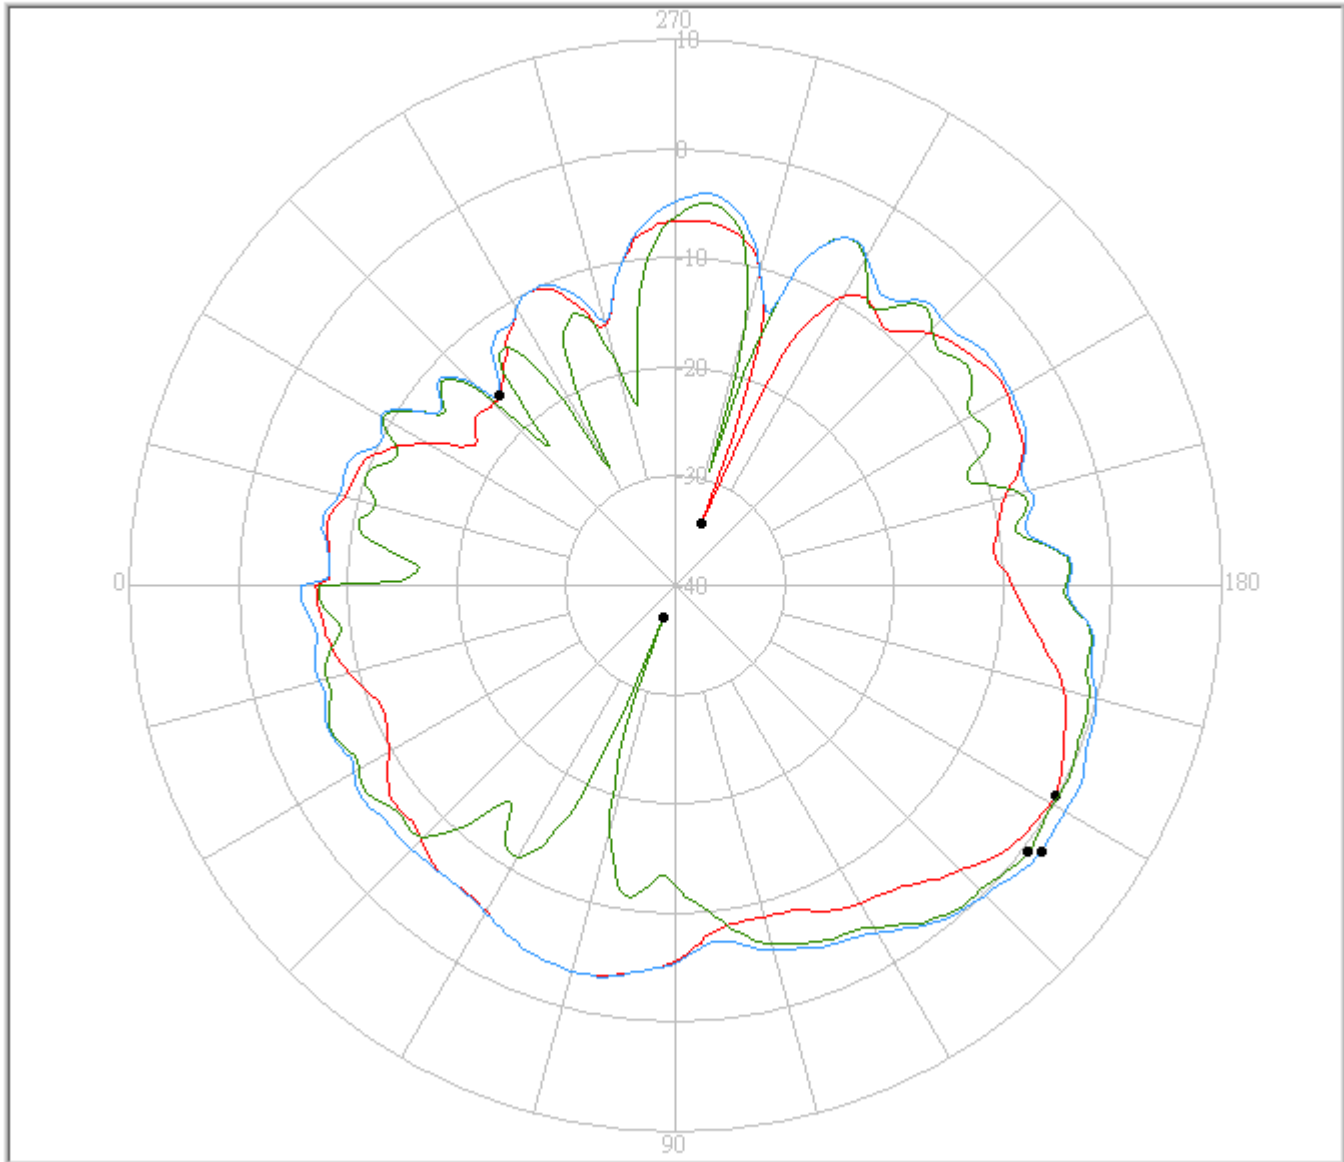

i. 5.725GHz

eService for Customer Satisfaction

FAVORTRON

FAVORTRON Co. Ltd

Antenna Pattern Measurement

4F, No. 108-1, Min Chuan Rd., Hsin-Tien City, Taipei, Taiwan, R.O.C. Tel:886-2-2218-2189,
Fax:886-2-2218-5760