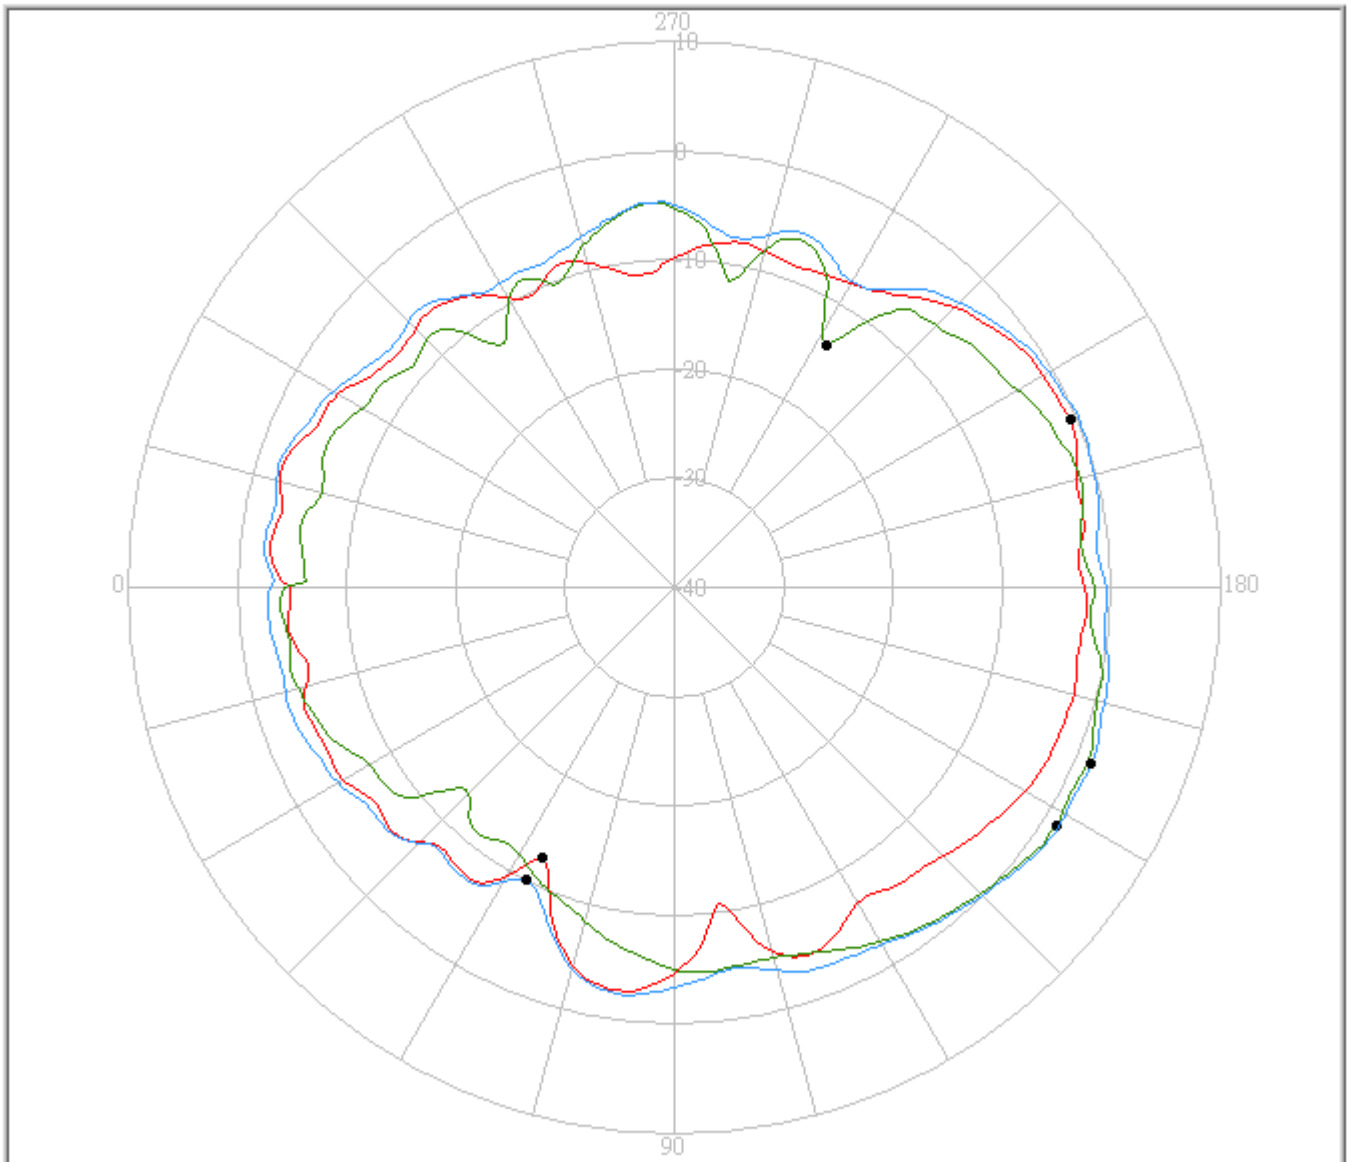

d. 5.150GHz

FAVORTRON Co. Ltd Antenna Pattern Measurement

4F, No. 108-1, Min Chuan Rd., Hsin-Tien City, Taipei, Taiwan, R.O.C. Tel:886-2-2218-2189,
Fax:886-2-2218-5760

Pattern	Model No.	Test Mode	Freq(MHz)	Max Gain(dBi)	Min Gain(dBi)	Avg. Gain(dBi)	Source Polar.	Date
1	■ KR2W	Left	5150.00	-0.70 / 203.00	-12.49 / 64.00	-4.70	V+H	2005/8/10
2	■ KR2W	Right	5150.00	1.16 / 148.00	-13.90 / 238.00	-4.27	V+H	2005/8/10
3	■ KR2W	div	5150.00	1.46 / 157.00	-9.96 / 63.00	-2.77	Div.	2005/8/10