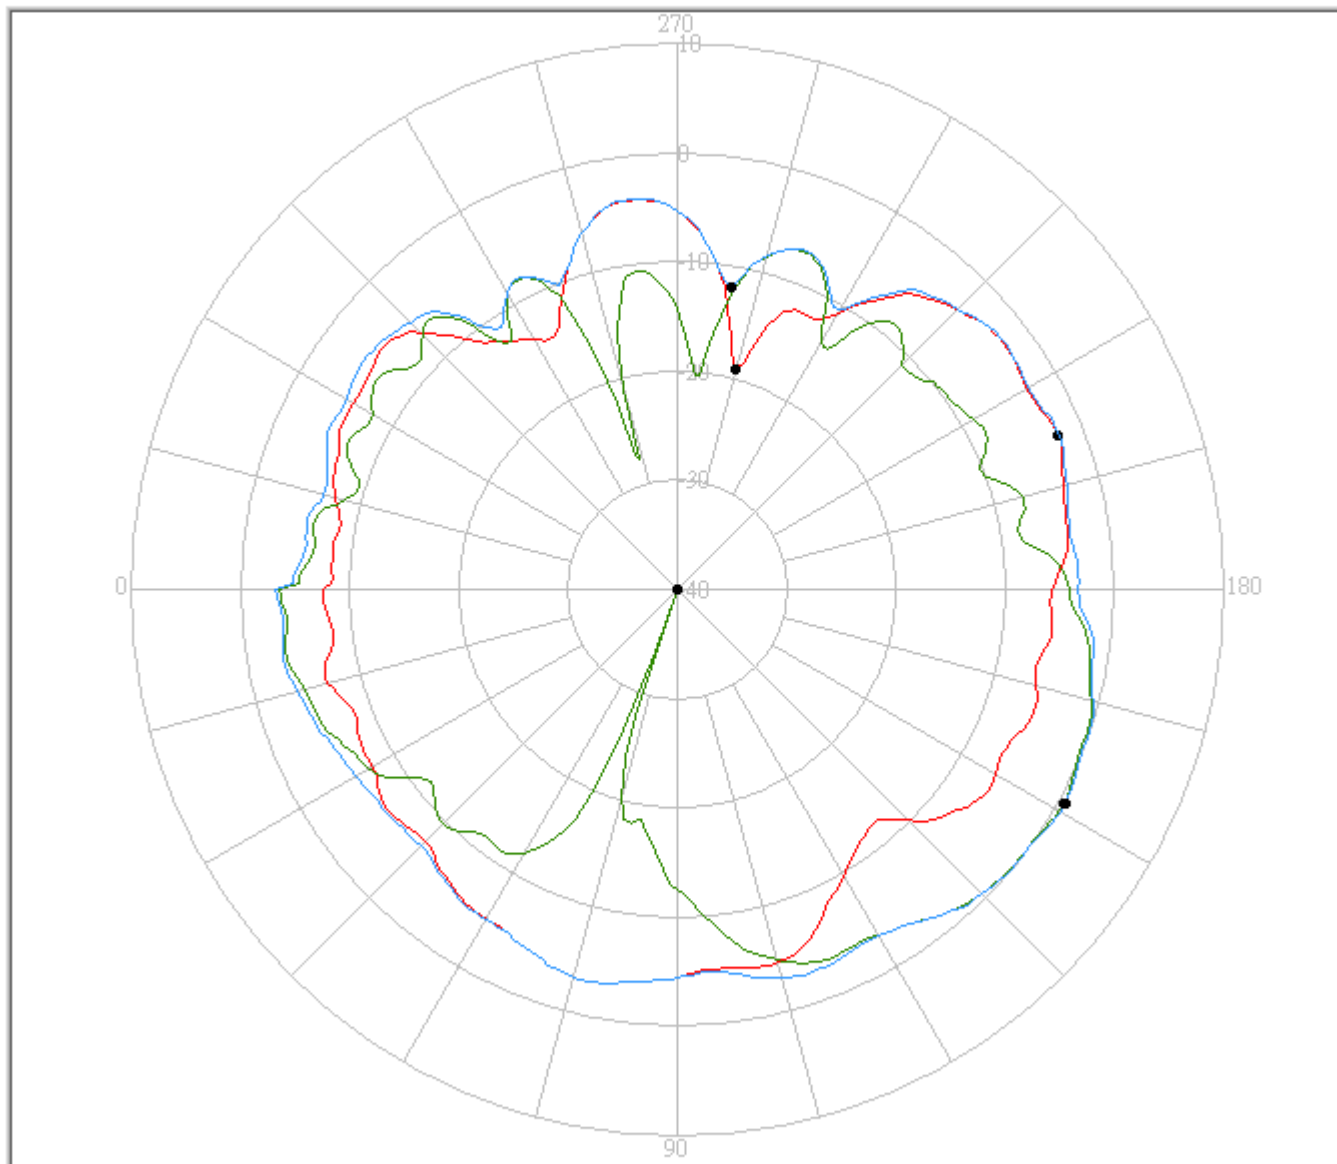

f. Hz. 5.35GHz

eService for Customer Satisfaction

FAVORTRON

FAVORTRON Co. Ltd

Antenna Pattern Measurement

4F, No. 108-1, Min Chuan Rd., Hsin-Tien City, Taipei, Taiwan, R.O.C. Tel:886-2-2218-2189,
Fax:886-2-2218-5760