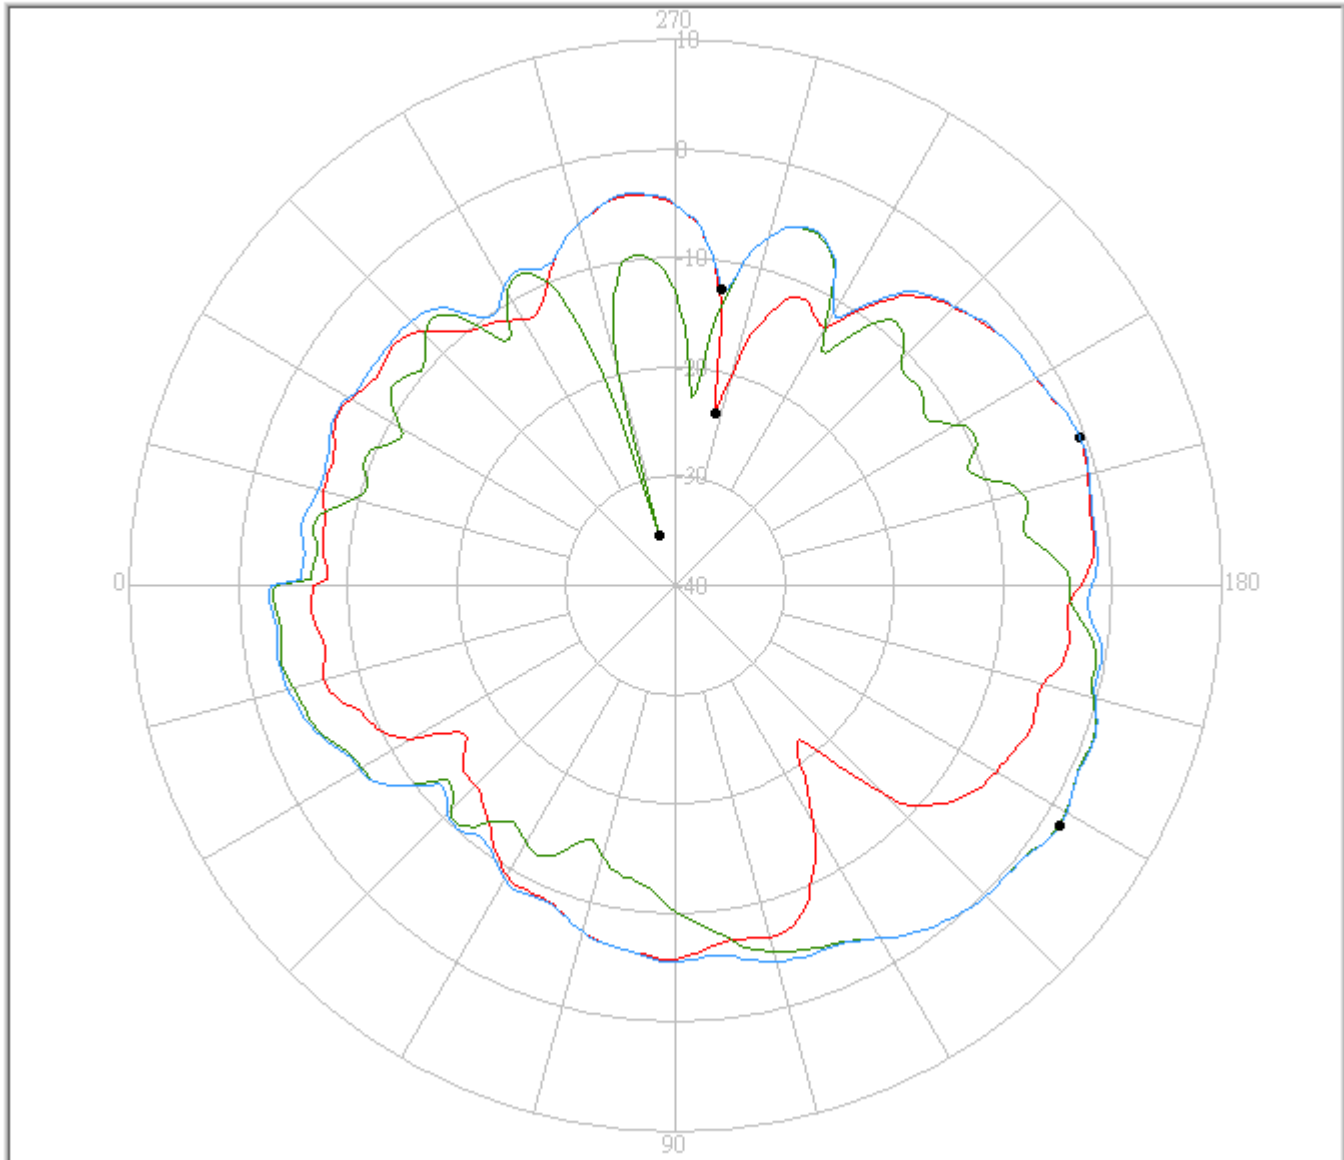

e. 5.25GHz

eService for Customer Satisfaction

FAVORTRON

FAVORTRON Co. Ltd

Antenna Pattern Measurement

4F, No. 108-1, Min Chuan Rd., Hsin-Tien City, Taipei, Taiwan, R.O.C. Tel:886-2-2218-2189,
Fax:886-2-2218-5760