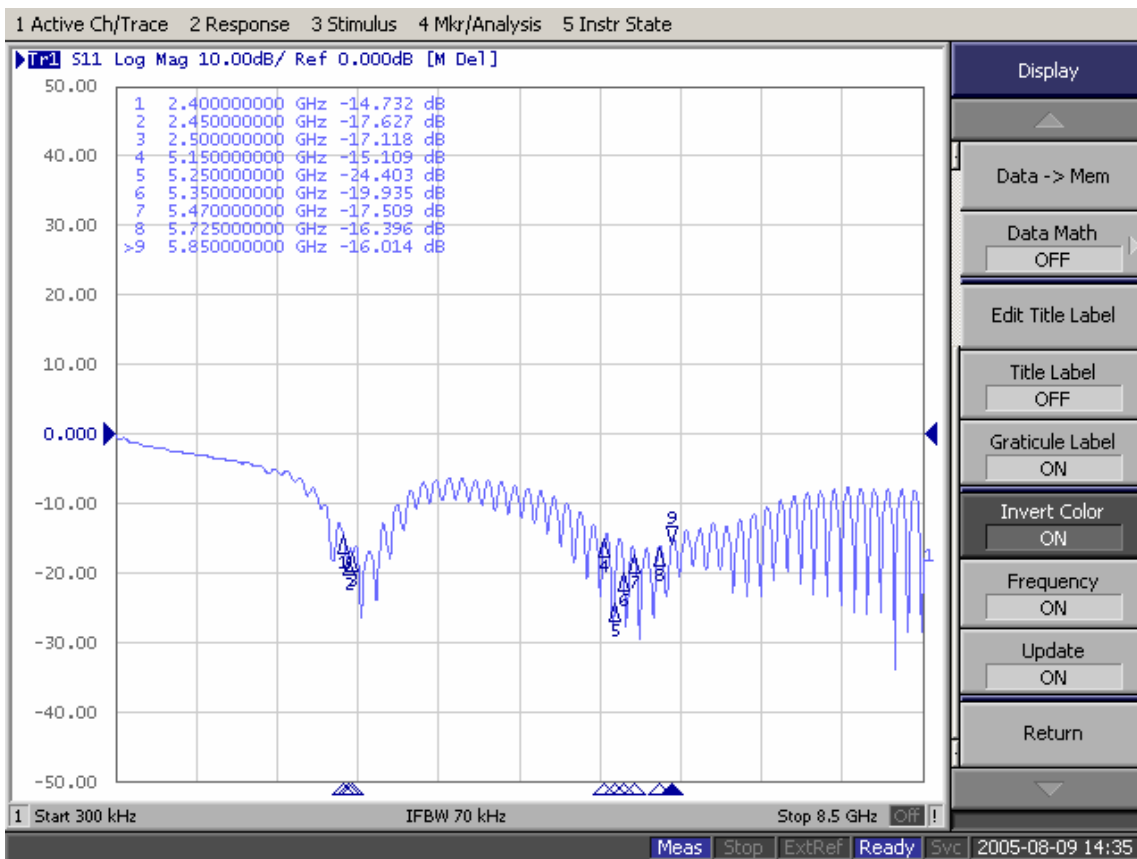

5. WLAN Aux /Ant.(Left)

2.4~2.5GHZ & 5.15~5.875GHZ / Return Loss