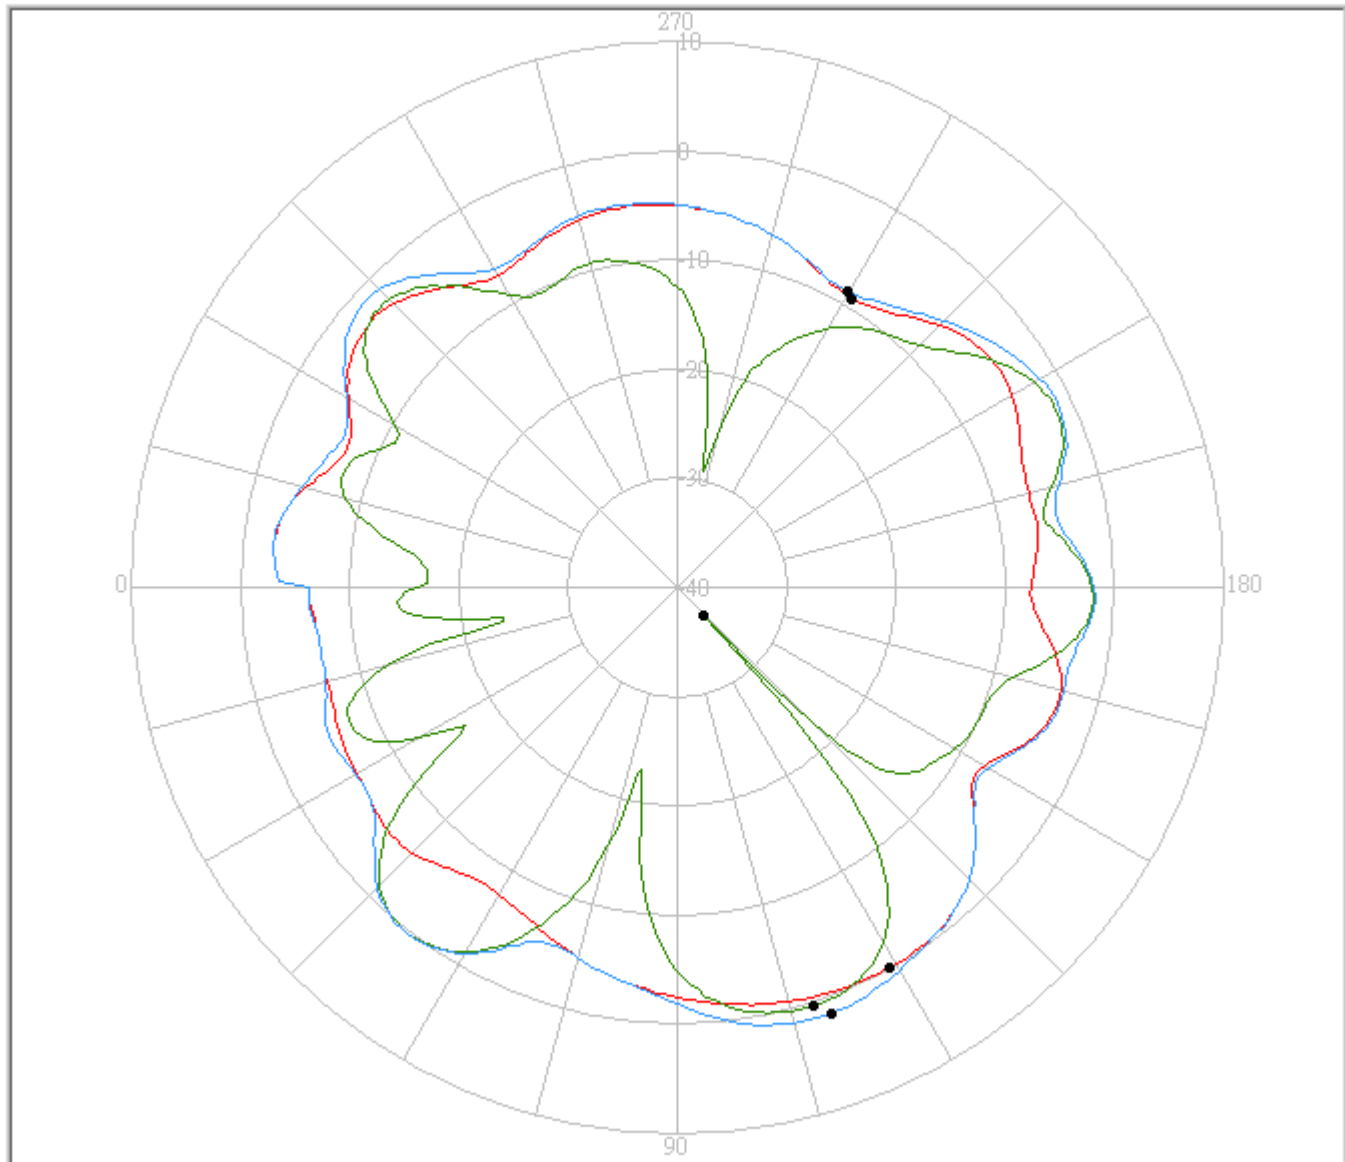

5. WLAN Aux /Ant.(Left)

2.4~2.5GHZ & 5.15~5.875GHZ / Return Loss

2.4~2.5GHZ & 5.15~5.875GHZ / VSWR

6. Gain & Pattern – W/L / Aux Ant. (Left).

a. 2.4GHz

FAVORTRON Co. Ltd

Antenna Pattern Measurement

4F, No. 108-1, Min Chuan Rd., Hsin-Tien City, Taipei, Taiwan, R.O.C. Tel:886-2-2218-2189,
Fax:886-2-2218-5760