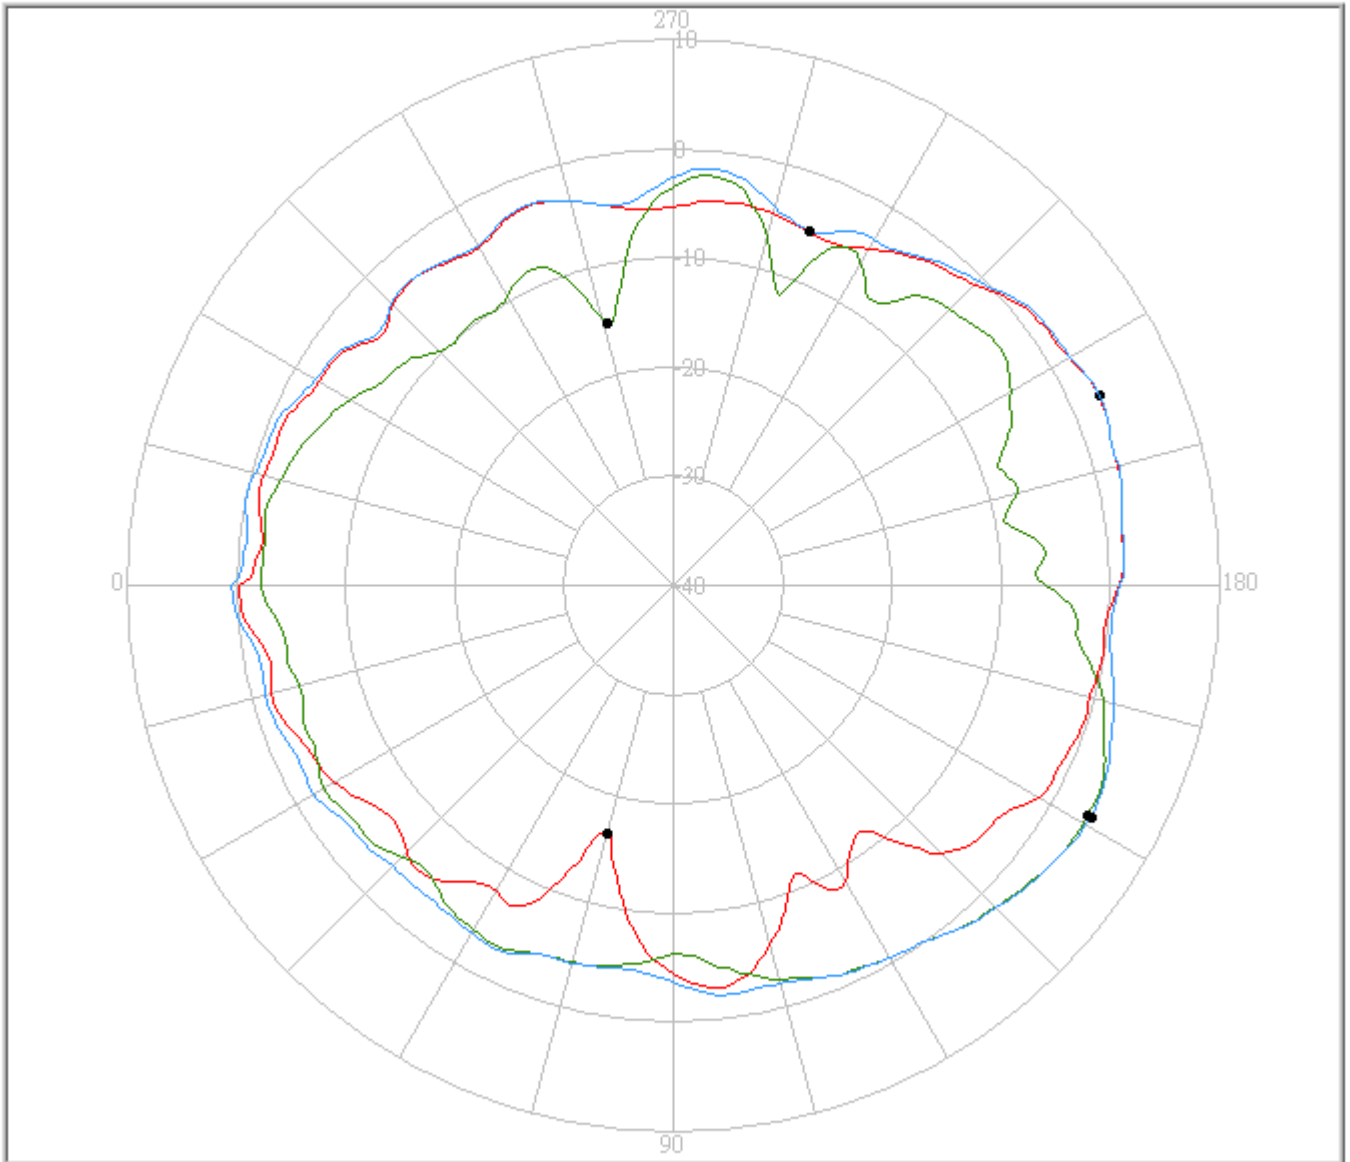

1. 5.875GHz

eService for Customer Satisfaction

FAVORTRON

FAVORTRON Co. Ltd

Antenna Pattern Measurement

4F, No. 108-1, Mn Chuan Rd., Hsin-Tien City, Taipei, Taiwan, R.O.C. Tel:886-2-2218-2189,
Fax:886-2-2218-5760