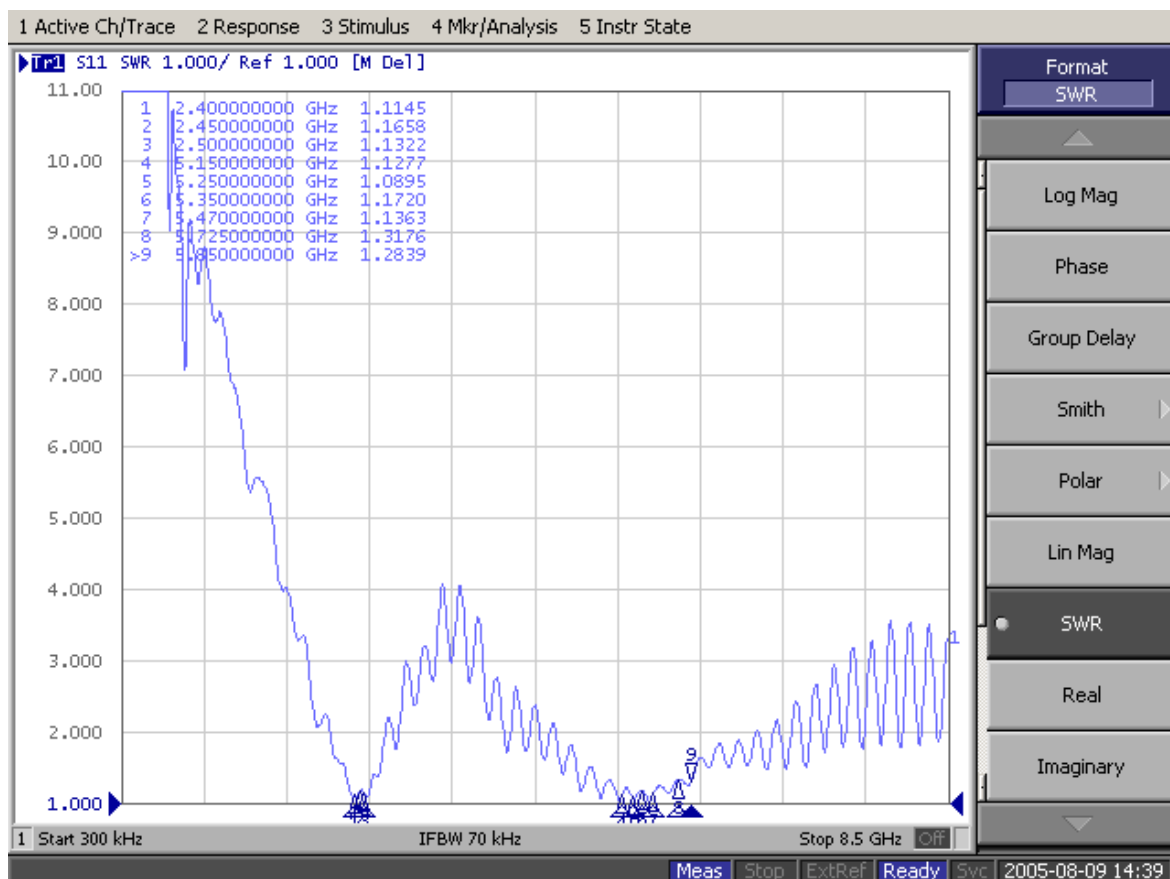

3. WLAN Main /Ant.(Right)

2.4~2.5GHZ & 5.15~5.875GHZ / Return Loss

2.4~2.5GHZ & 5.15~5.875GHZ / VSWR

4. Gain & Pattern – W/L / Main Ant. (Right).

a. 2.4GHz

eService for Customer Satisfaction

FAVORTRON

FAVORTRON Co. Ltd