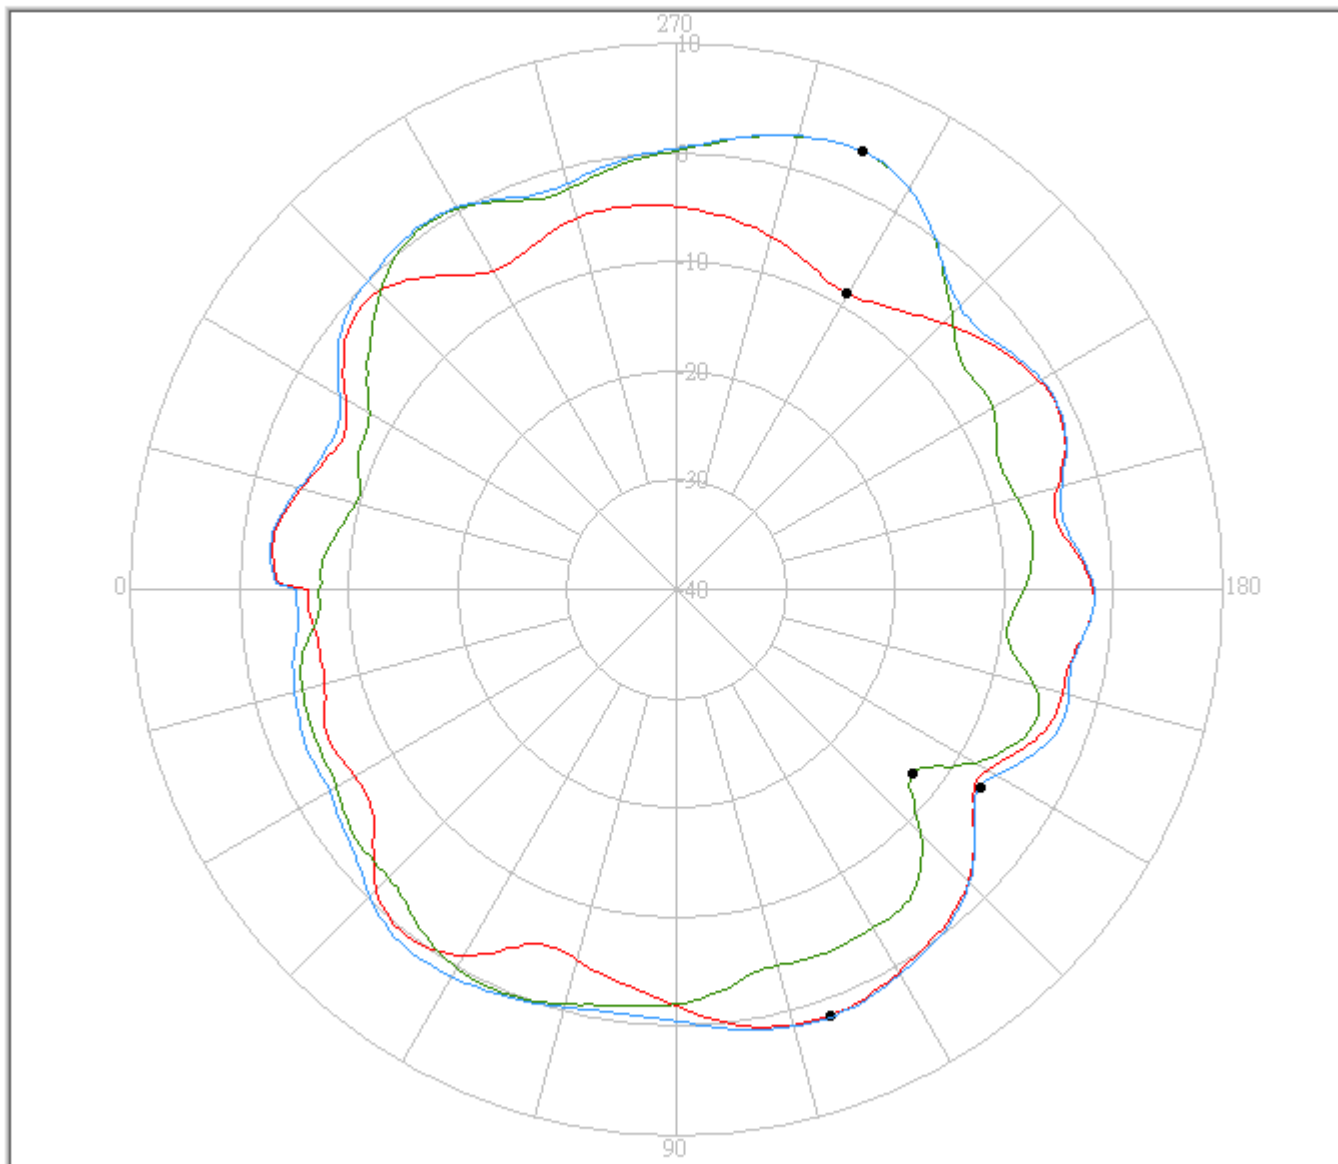

7. Diversity

a. 2.400GHz

eService for Customer Satisfaction

FAVORTRON

FAVORTRON Co. Ltd

Antenna Pattern Measurement

4F, No. 108-1, Min Chuan Rd., Hsin-Tien City, Taipei, Taiwan, R.O.C. Tel:886-2-2218-2189,
Fax:886-2-2218-5760