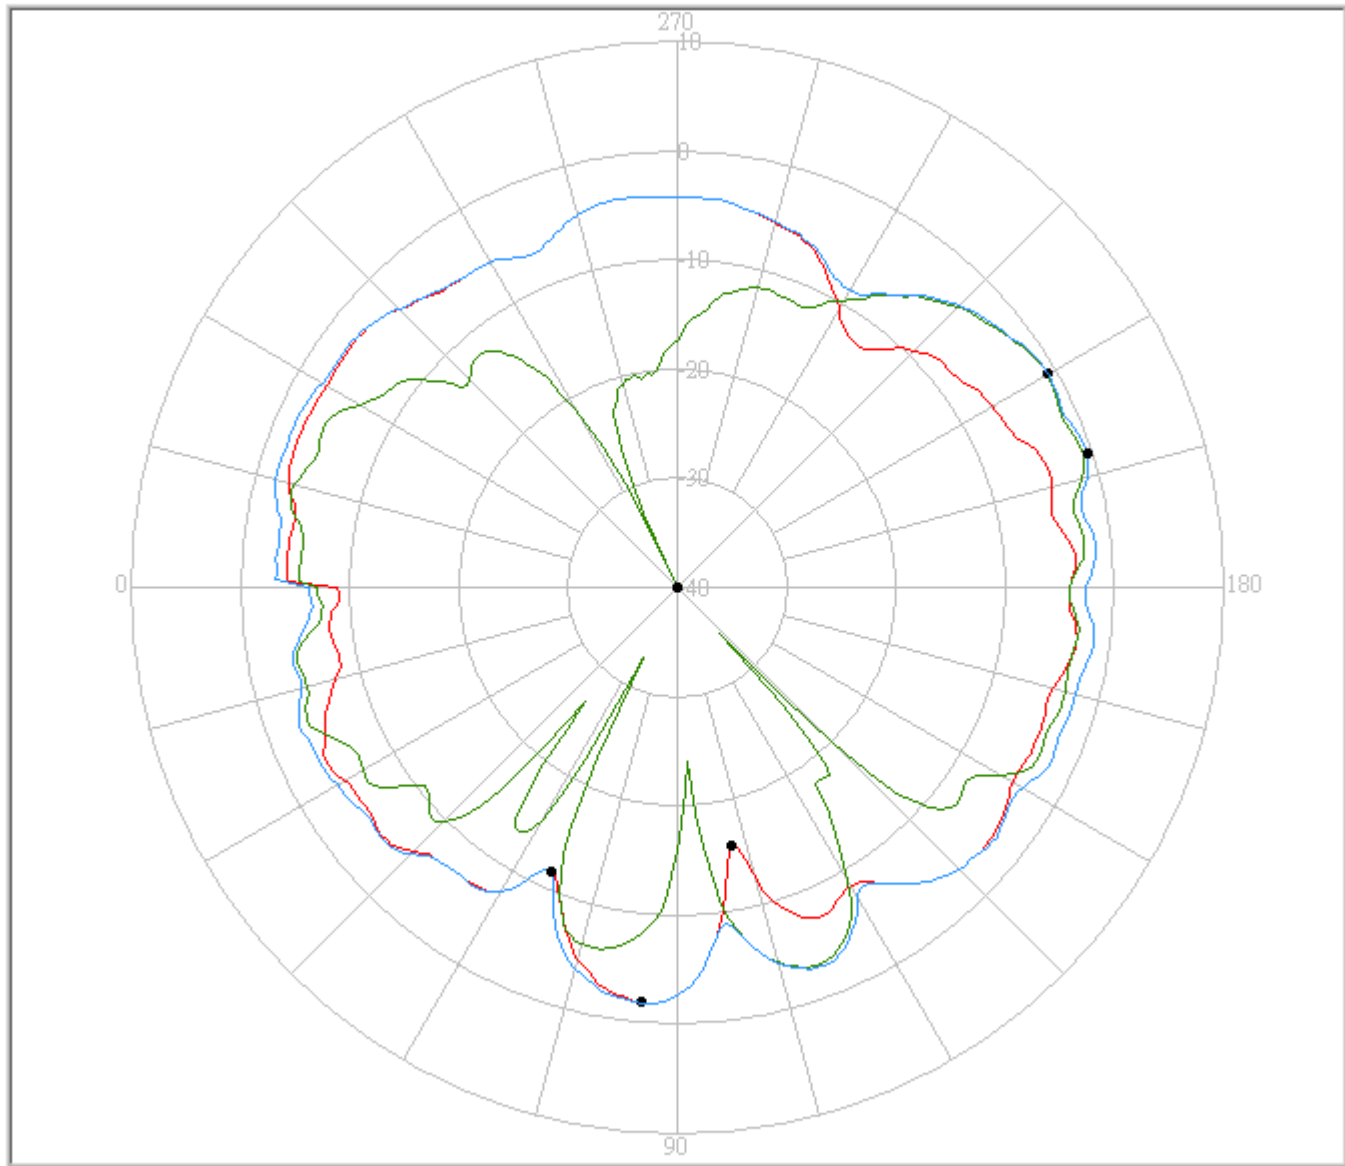

Hz. 5.35GHz

eService for Customer Satisfaction

FAVORTRON

FAVORTRON Co. Ltd

Antenna Pattern Measurement

4F, No. 108-1, Min Chuan Rd., Hsin-Tien City, Taipei, Taiwan, R.O.C. Tel:886-2-2218-2189,
Fax:886-2-2218-5760