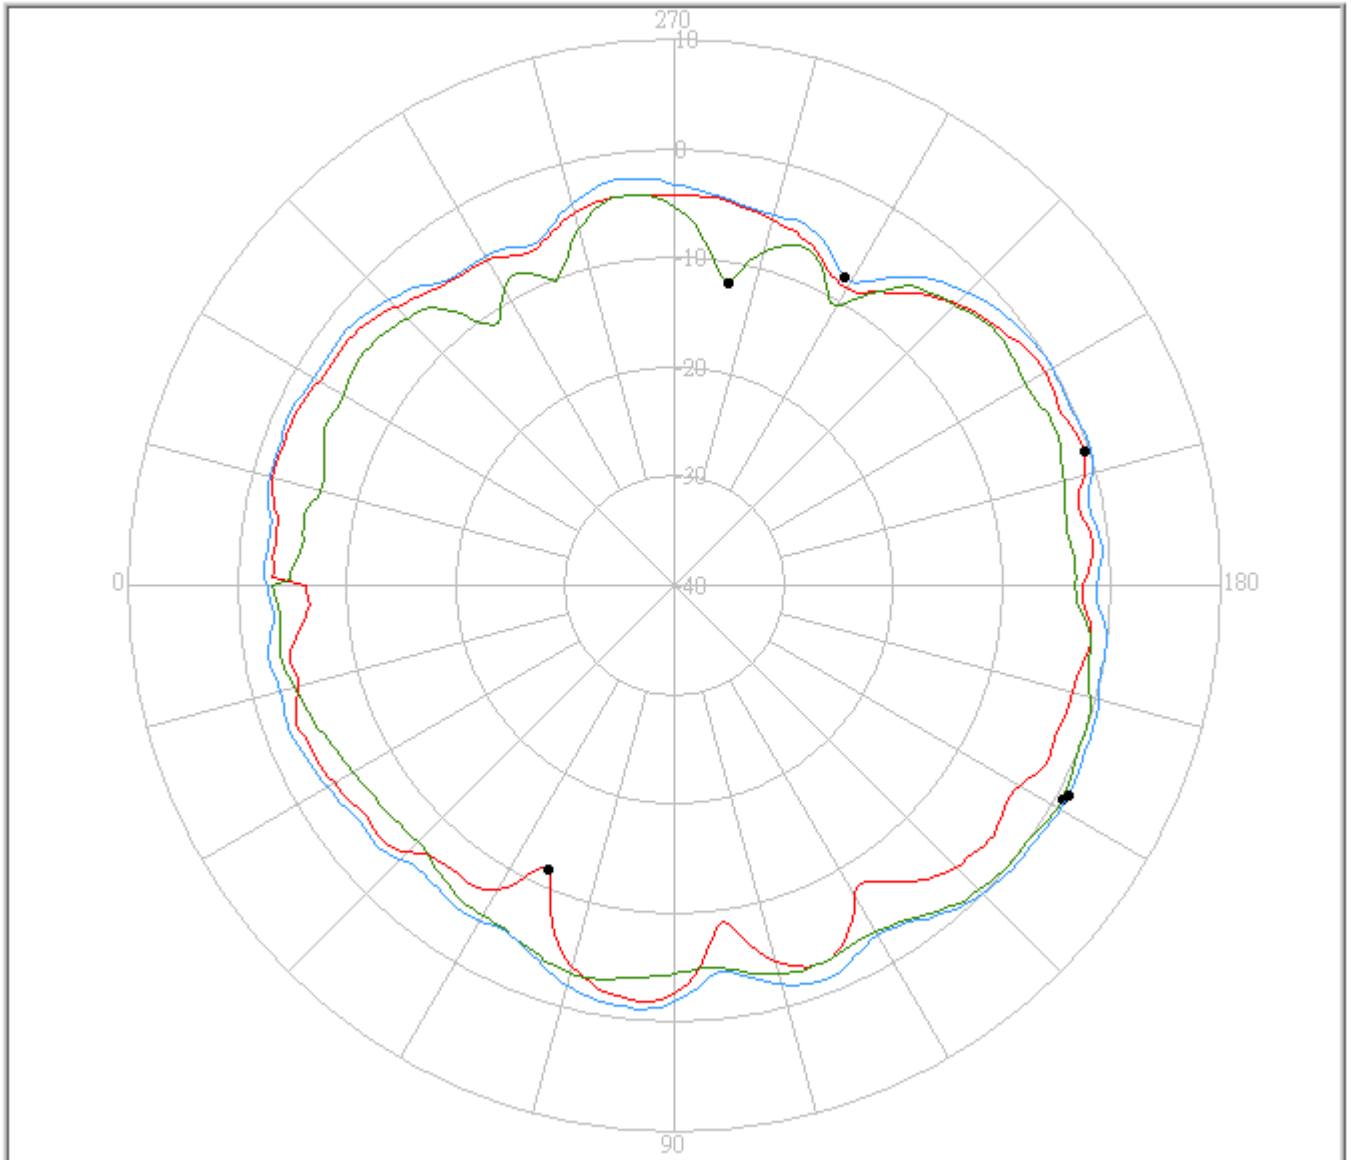

f. 5.350GHz

FAVORTRON Co. Ltd

Antenna Pattern Measurement

4F, No. 108-1, Min Chuan Rd., Hsin-Tien City, Taipei, Taiwan, R.O.C. Tel:886-2-2218-2189, Fax:886-2-2218-6760

Pattern	Model No.	Test Mode	Freq(MHz)	Max Gain(dBi)	Min Gain(dBi)	Avg. Gain(dBi)	Source Polar.	Date
1	KR2W	Left	5350.00	-0.56 / 198.00	-11.58 / 66.00	-3.72	V+H	2005/8/10
2	KR2W	Right	5350.00	0.55 / 151.00	-11.83 / 260.00	-3.87	V+H	2005/8/10
3	KR2W	div	5350.00	0.95 / 152.00	-7.80 / 241.00	-2.15	Div.	2005/8/10