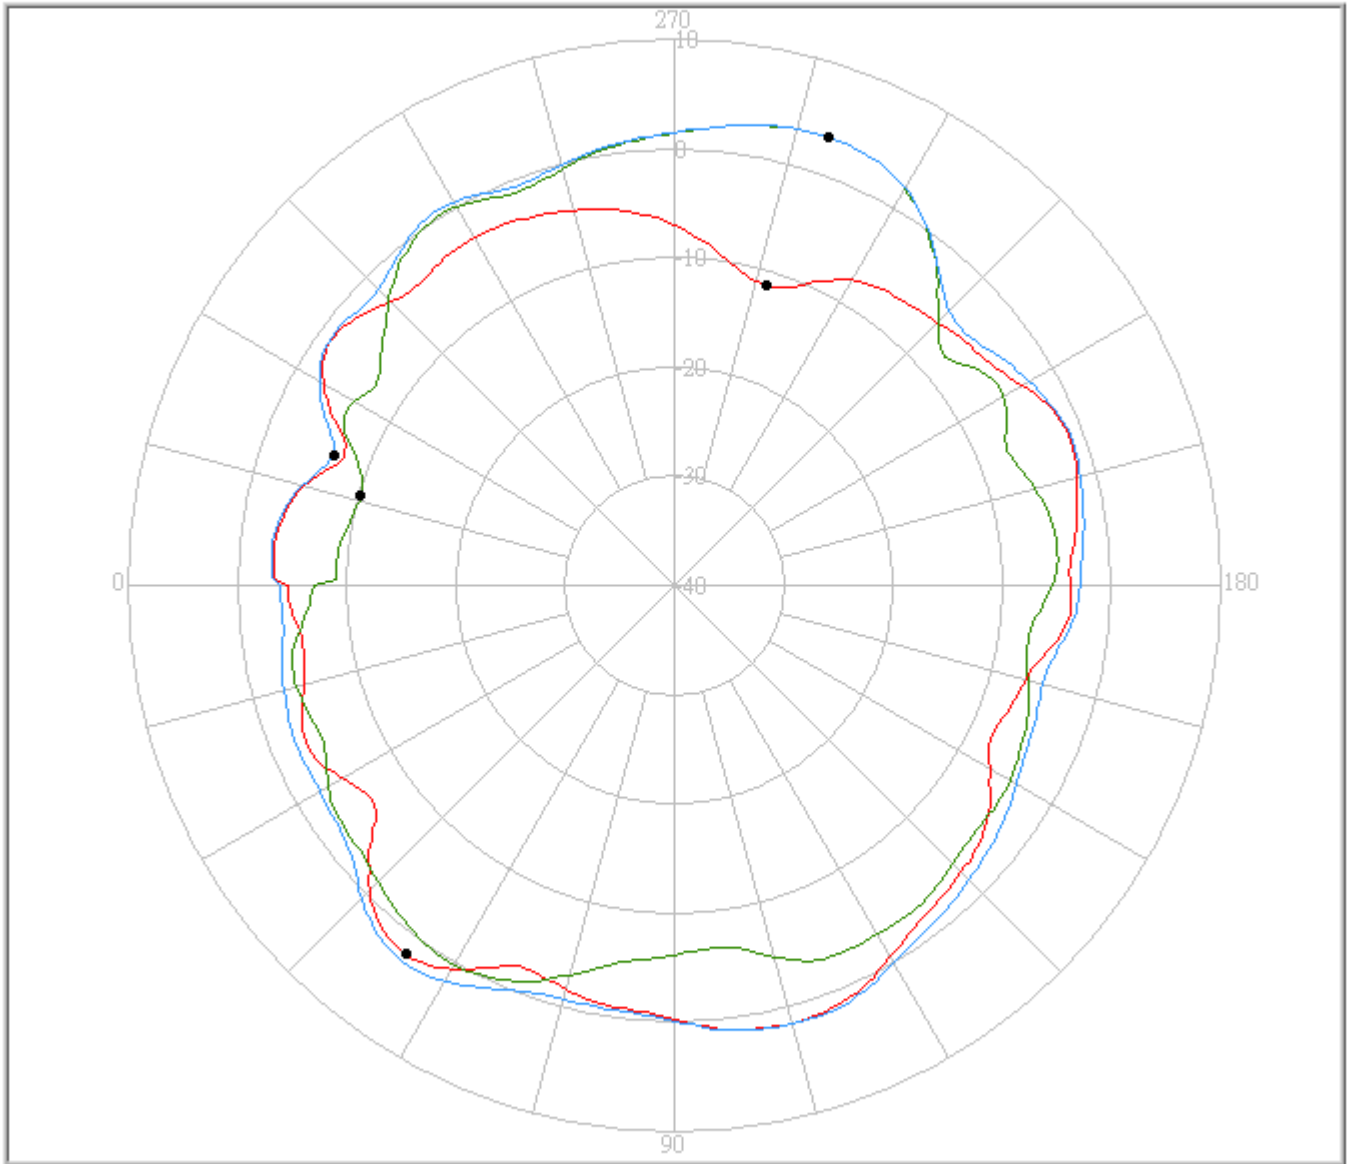

c. 2.500GHz

eService for Customer Satisfaction

FAVORTRON

FAVORTRON Co. Ltd

Antenna Pattern Measurement

4F, No. 108-1, Min Chuan Rd., Hsin-Tien City, Taipei, Taiwan, R.O.C. Tel:886-2-2218-2189,
Fax:886-2-2218-5760