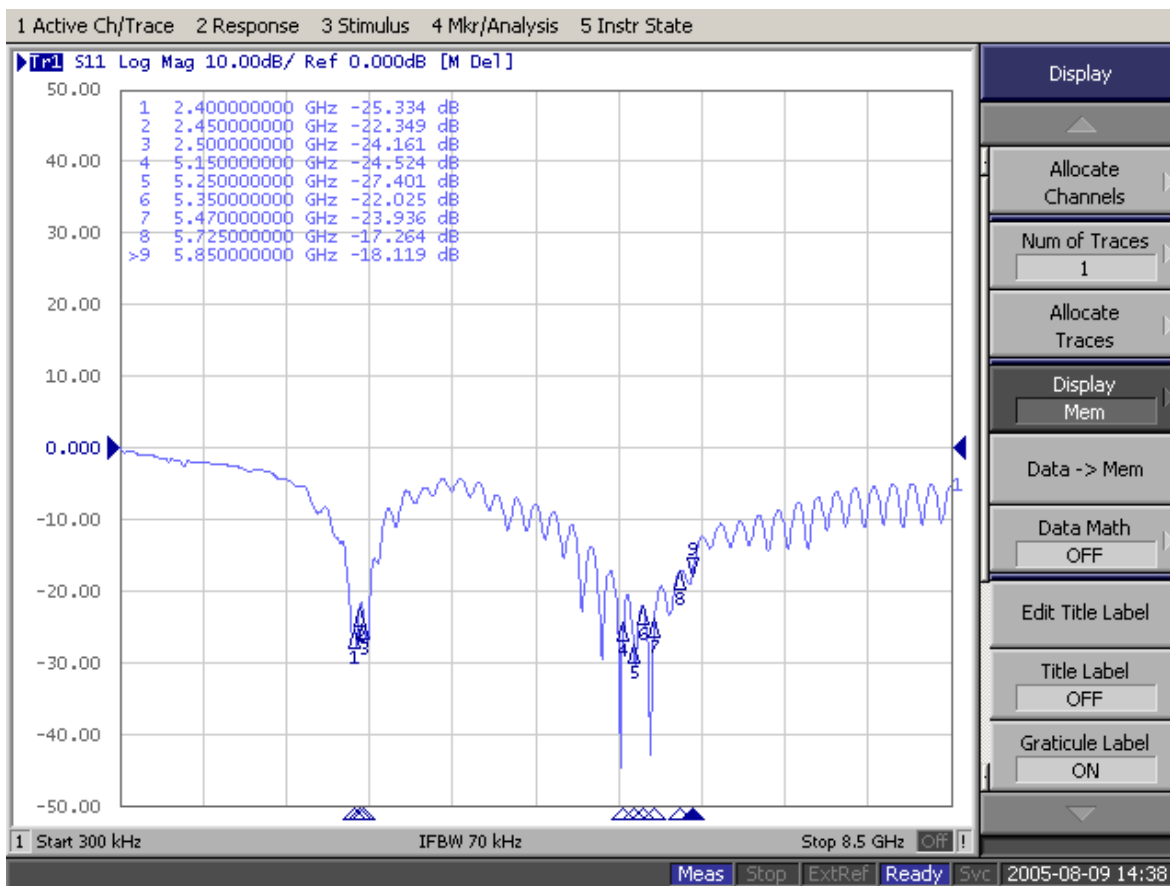

3. WLAN Main /Ant.(Right)

2.4~2.5GHZ & 5.15~5.875GHZ / Return Loss