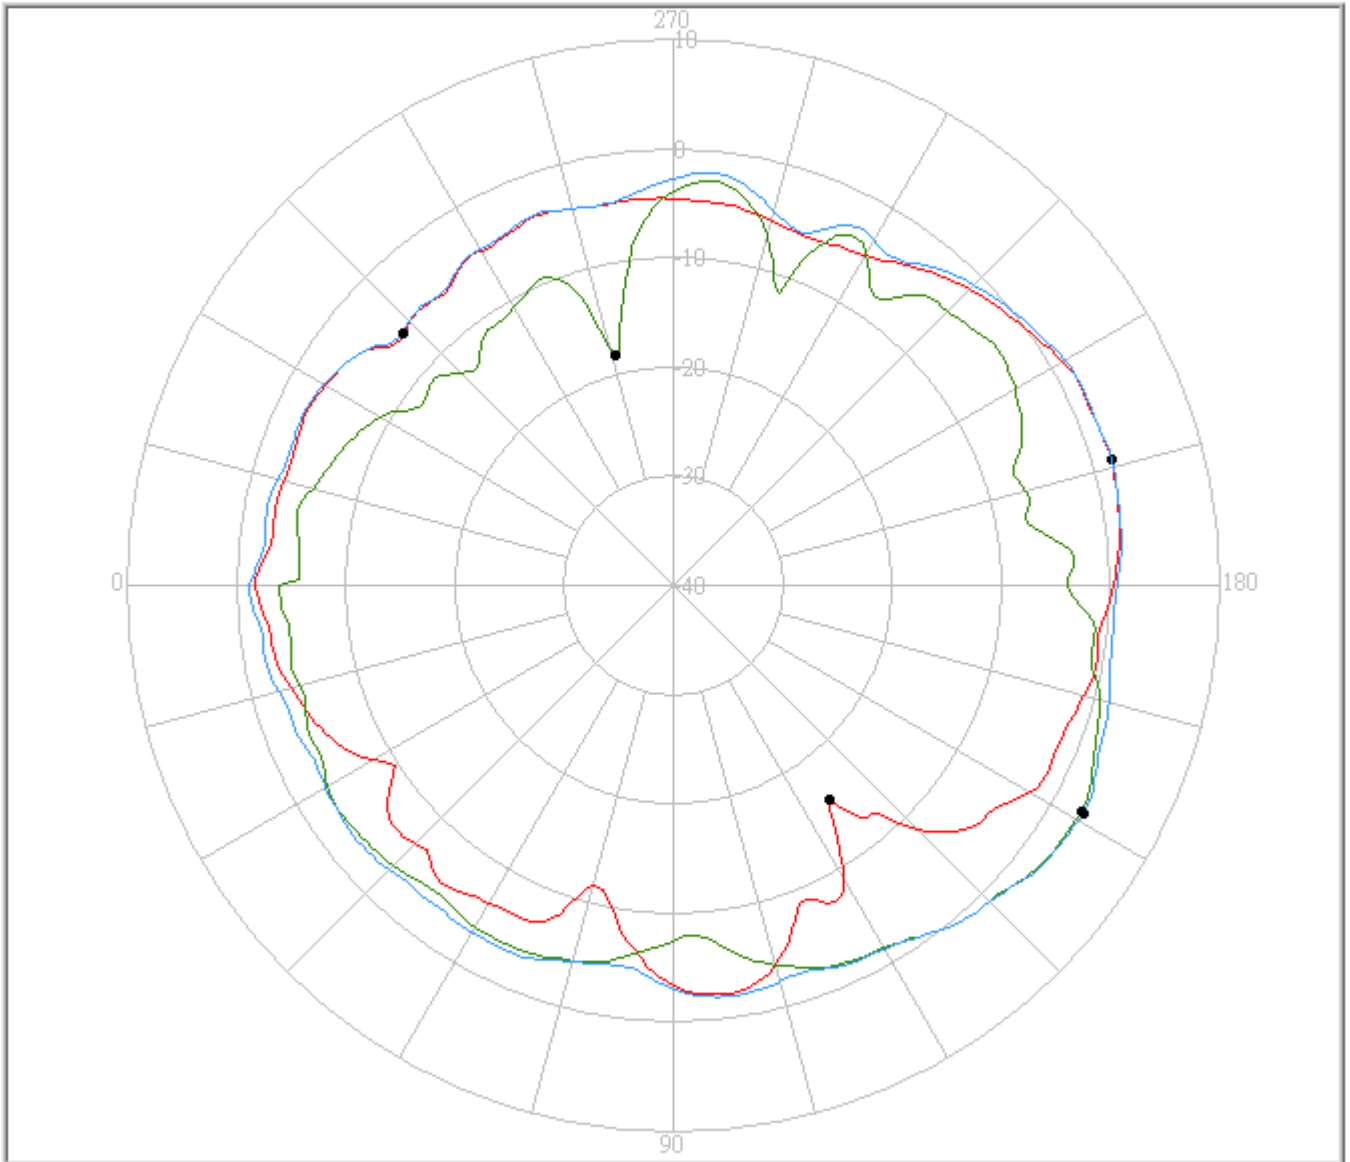

j. 5.785GHz

FAVORTRON Co. Ltd

Antenna Pattern Measurement

4F, No. 108-1, Mn Chuan Rd., Hsin-Tien City, Taipei, Taiwan, R.O.C. Tel:886-2-2218-2189, Fax:886-2-2218-5760

Pattern	Model No.	Test Mode	Freq(MHz)	Max Gain(dBi)	Min Gain(dBi)	Avg. Gain(dBi)	Source Polar.	Date
1	KR2W	Left	5785.00	1.72 / 196.00	-15.74 / 126.00	-3.21	V+H	2005/8/10
2	KR2W	Right	5785.00	2.68 / 151.00	-18.29 / 284.00	-3.52	V+H	2005/8/10
3	KR2W	div	5785.00	2.94 / 151.00	-6.20 / 317.00	-1.41	Div.	2005/8/10