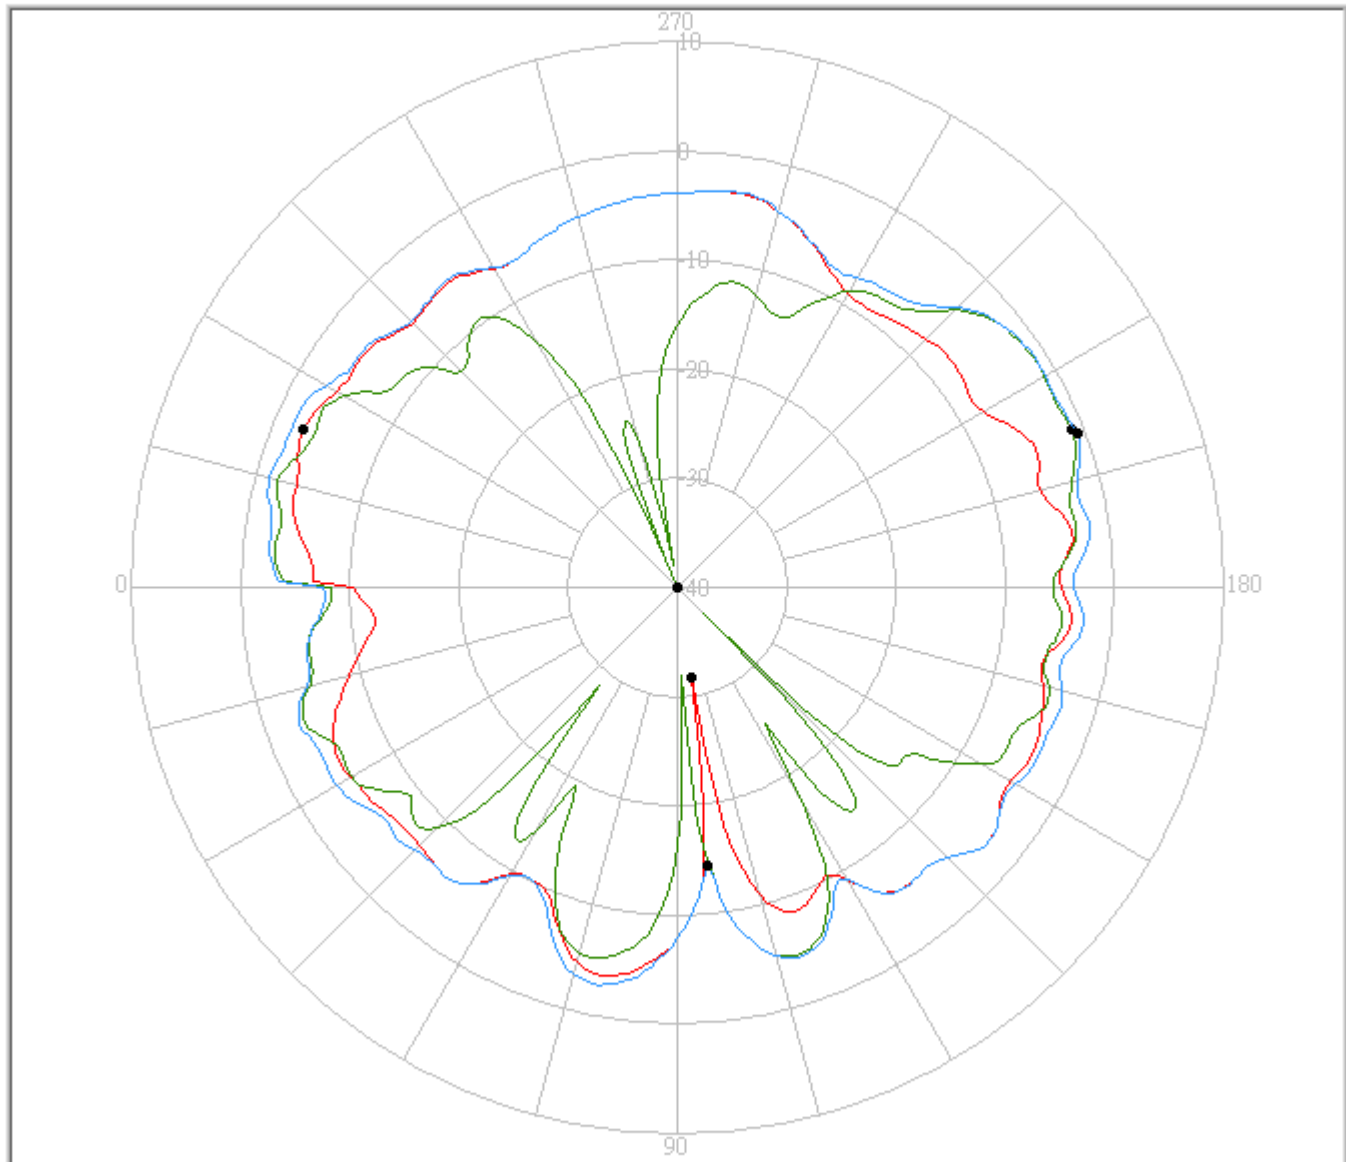

g. 5.25GHz

eService for Customer Satisfaction

FAVORTRON

FAVORTRON Co. Ltd

Antenna Pattern Measurement

4F, No. 108-1, Min Chuan Rd., Hsin-Tien City, Taipei, Taiwan, R.O.C. Tel:886-2-2218-2189,
Fax:886-2-2218-5760