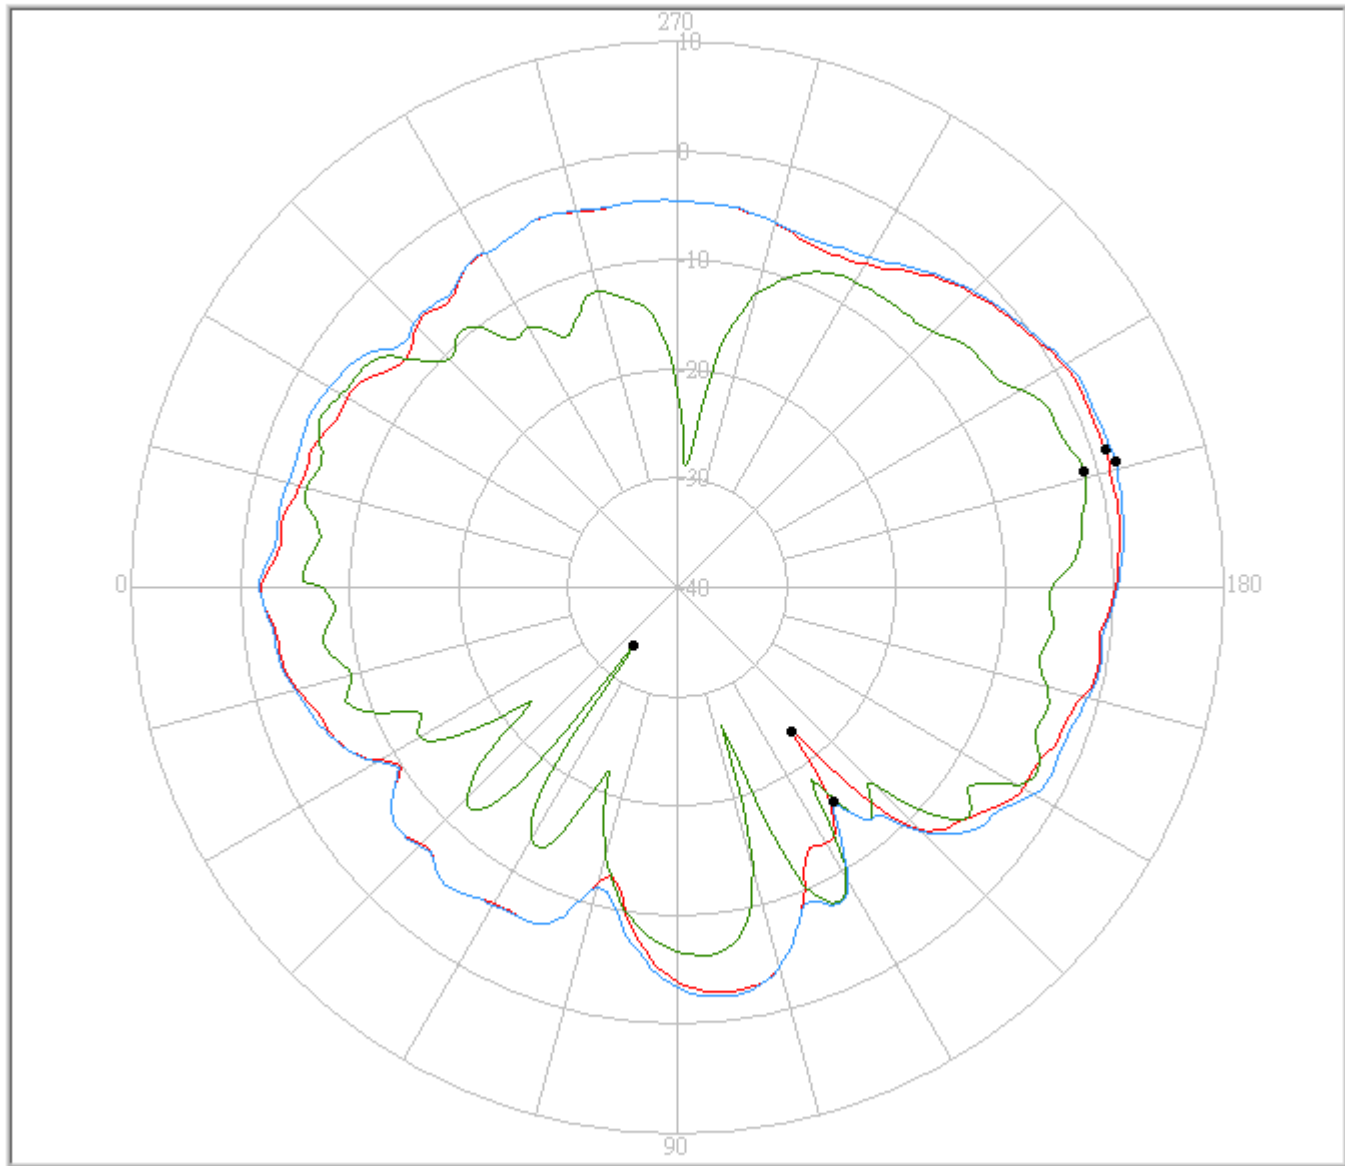

1.5785GHz

eService for Customer Satisfaction

FAVORTRON

FAVORTRON Co. Ltd

Antenna Pattern Measurement

4F, No. 108-1, Min Chuan Rd., Hsin-Tien City, Taipei, Taiwan, R.O.C. Tel:886-2-2218-2189,
Fax:886-2-2218-5760