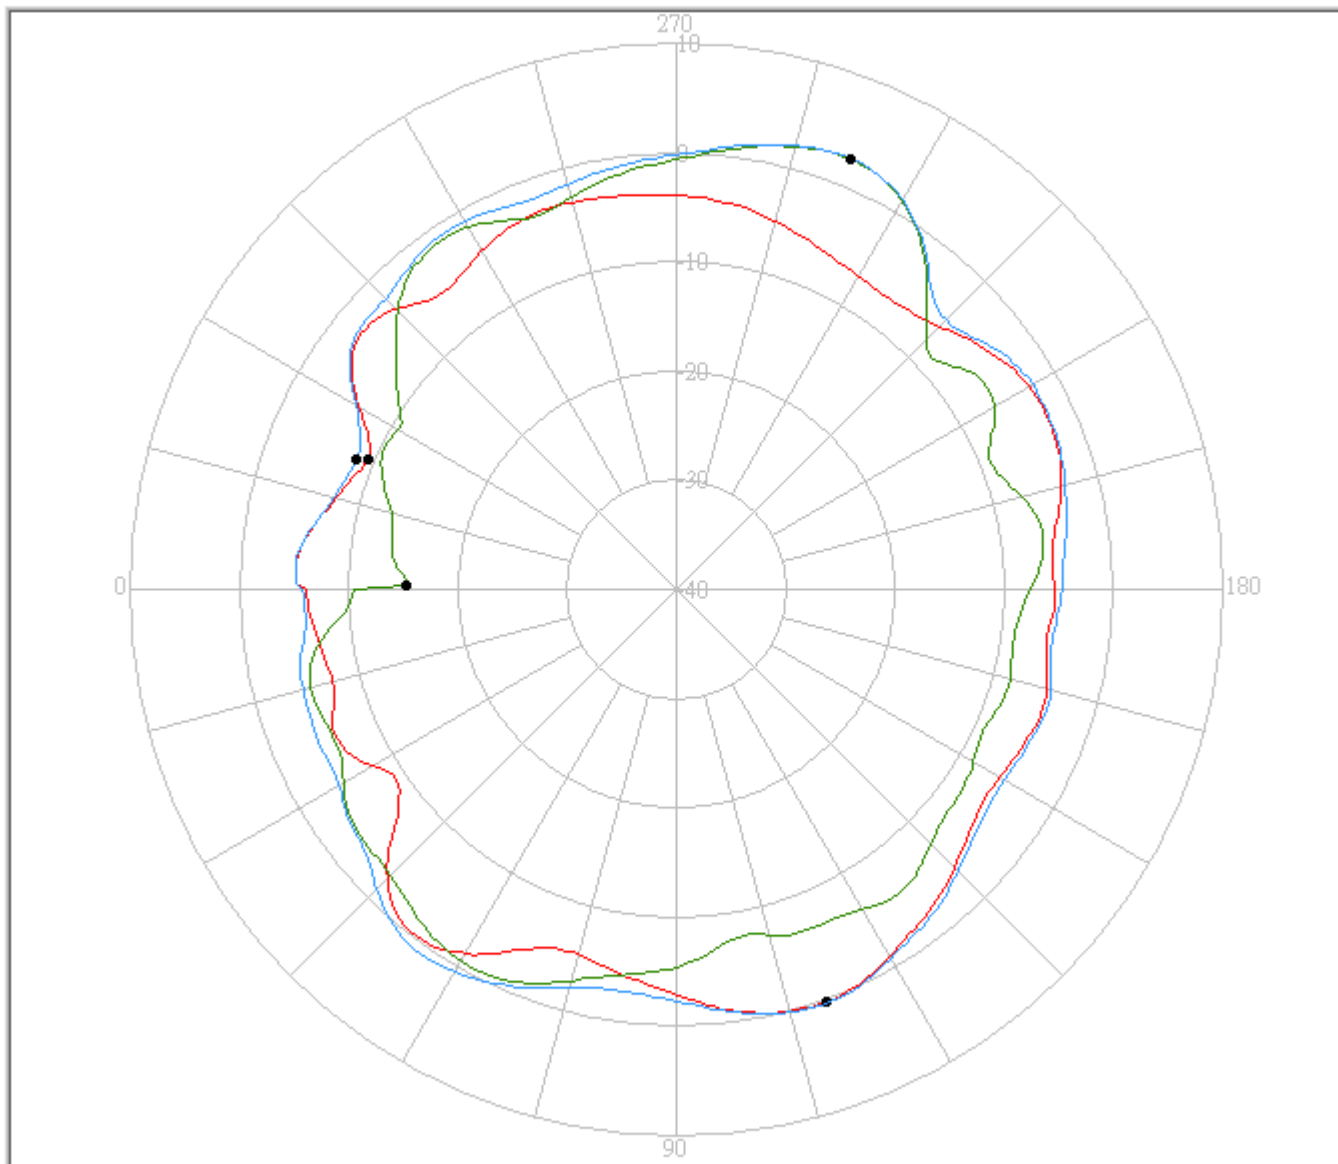

b. 2.450GHz

eService for Customer Satisfaction

FAVORTRON

FAVORTRON Co. Ltd

Antenna Pattern Measurement

4F, No. 108-1, Min Chuan Rd., Hsin-Tien City, Taipei, Taiwan, R.O.C. Tel:886-2-2218-2189,
Fax:886-2-2218-5760