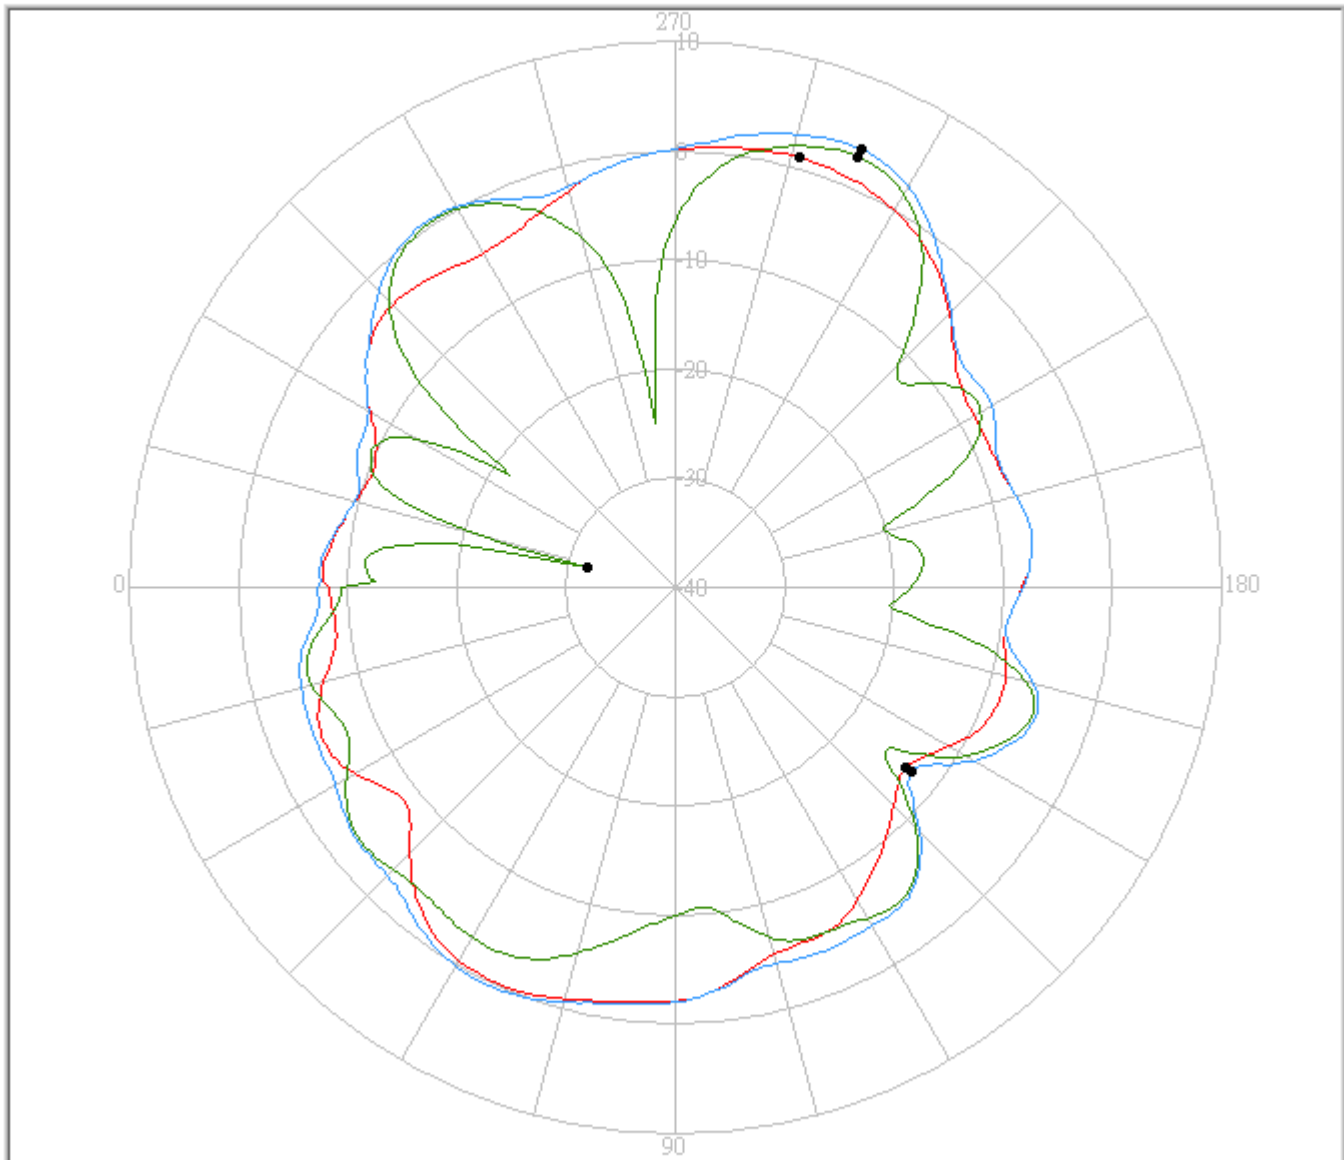

4. Gain & Pattern – W/L / Main Ant. (Right).

a. 2.4GHz

eService for Customer Satisfaction

FAVORTRON

FAVORTRON Co. Ltd

Antenna Pattern Measurement

4F, No. 108-1, Min Chuan Rd., Hsin-Tien City, Taipei, Taiwan, R.O.C. Tel:886-2-2218-2189,
Fax:886-2-2218-5760

Pattern	Model No.	Test Mode	Freq(MHz)	Max Gain(dBi)	Min Gain(dBi)	Avg. Gain(dBi)	Source Polar.	Date
1	KR2W	Right	2400.00	0.91 / 254.00	-13.21 / 142.00	-3.94	Ver.	2005/8/10
2	KR2W	Right	2400.00	2.80 / 247.00	-31.65 / 347.00	-4.64	Hor.	2005/8/10
3	KR2W	Right	2400.00	2.85 / 247.00	-12.60 / 142.00	-2.47	V+H	2005/8/10