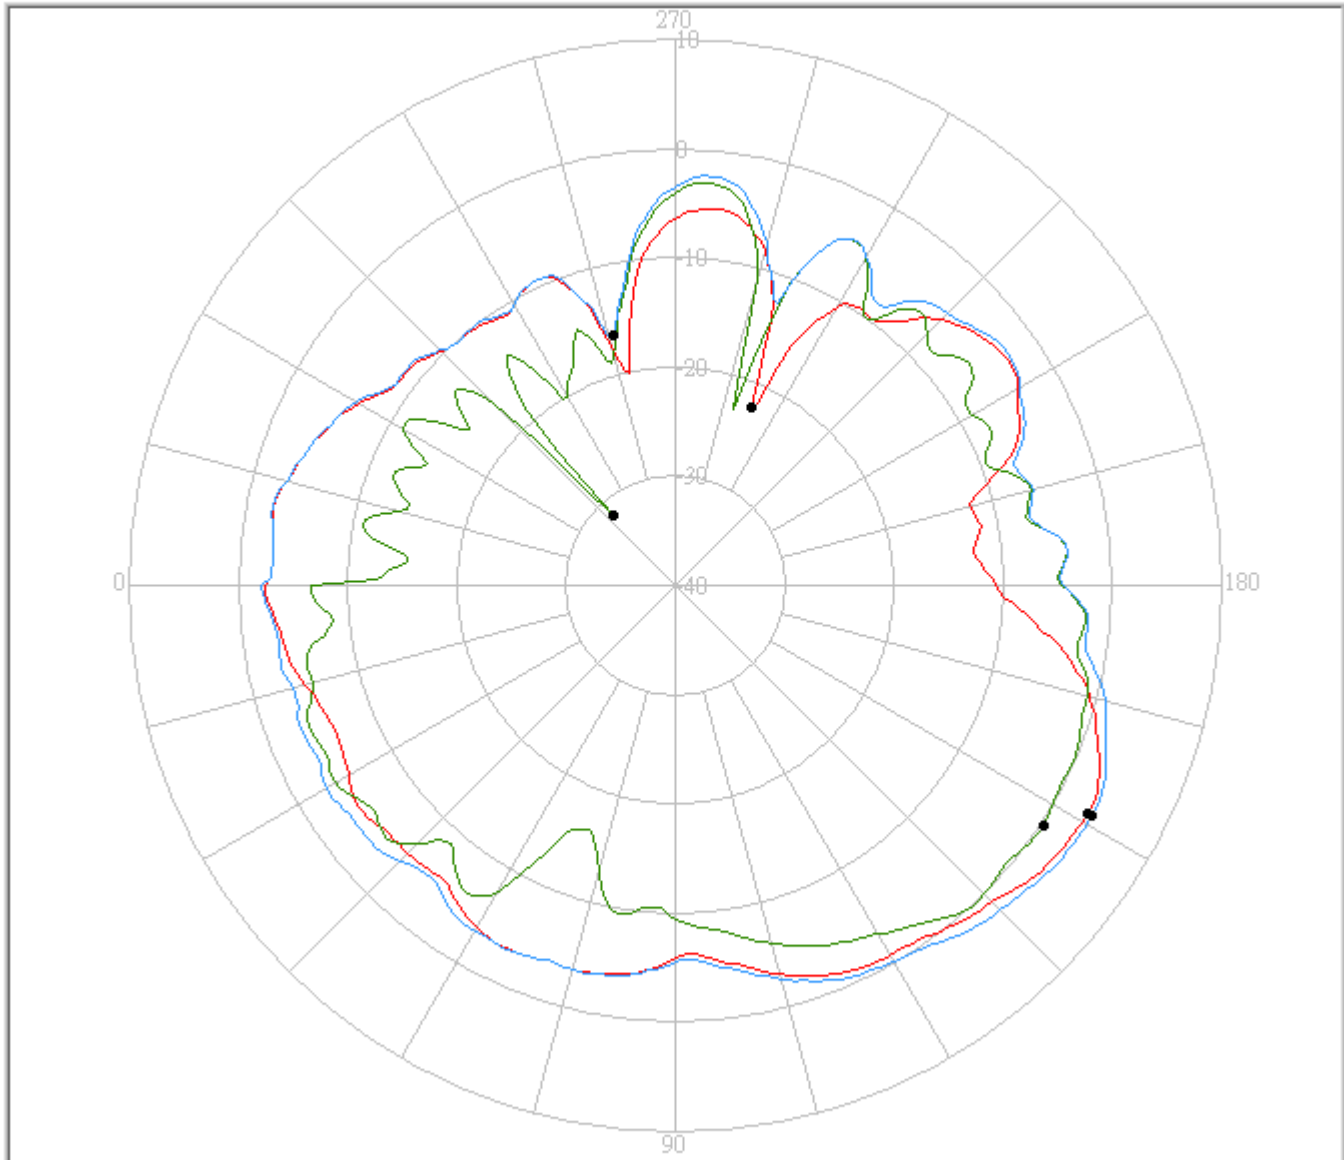

k. 5.85GHz

eService for Customer Satisfaction

FAVORTRON

FAVORTRON Co. Ltd

Antenna Pattern Measurement

4F, No. 108-1, Min Chuan Rd., Hsin-Tien City, Taipei, Taiwan, R.O.C. Tel:886-2-2218-2189,
Fax:886-2-2218-5760