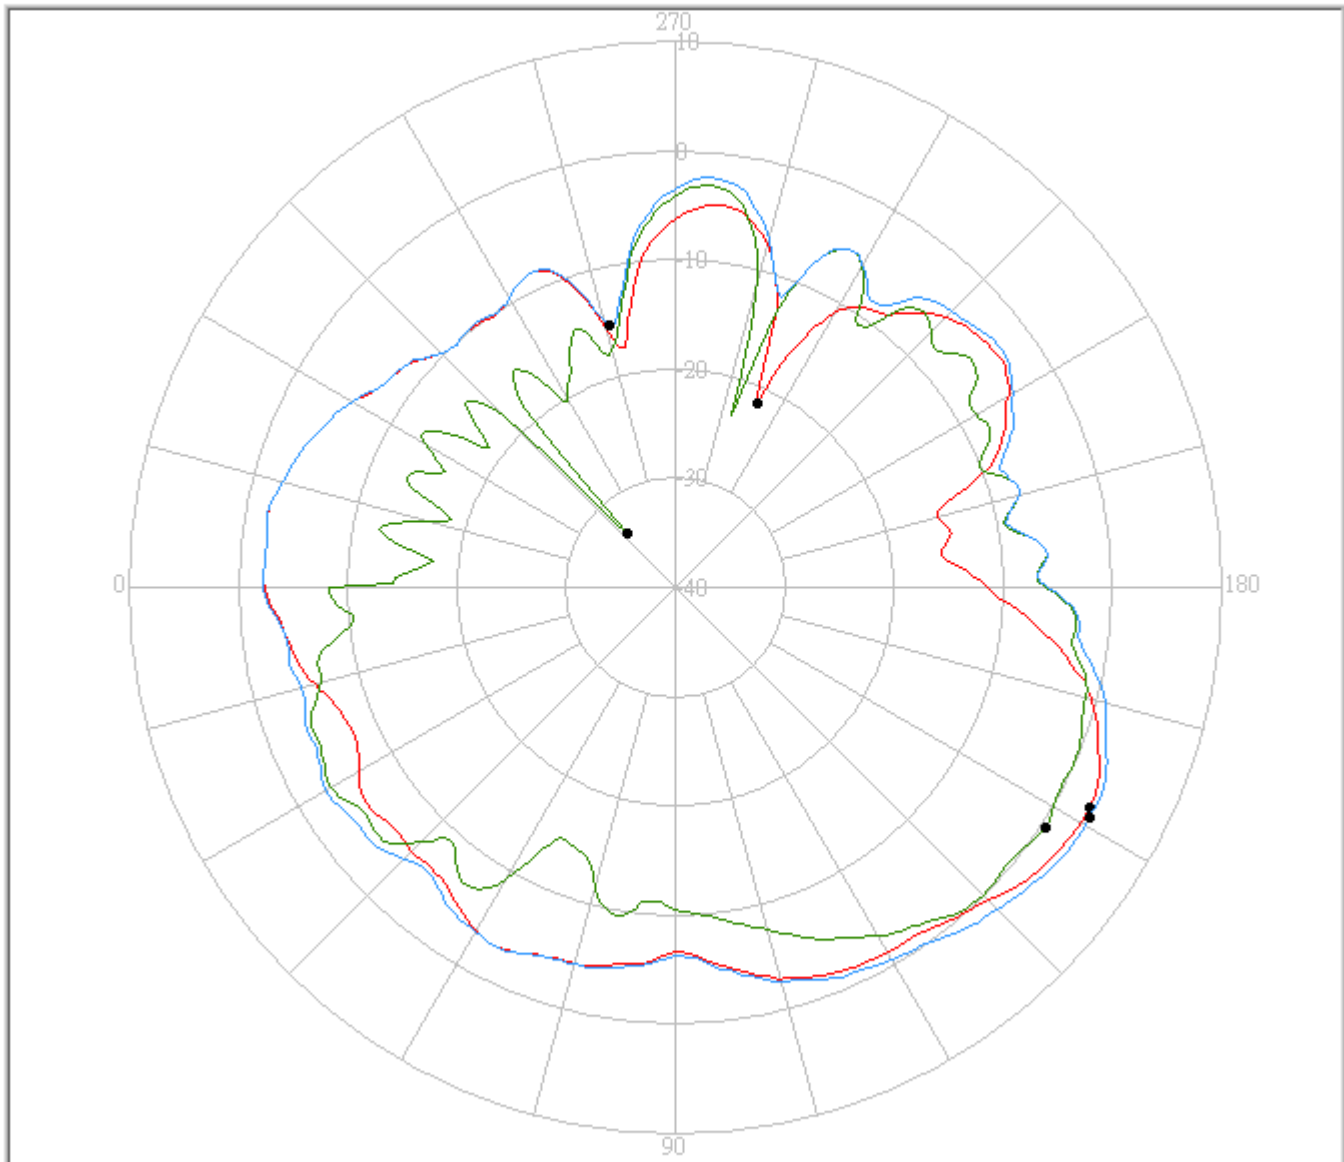

1. 5.875GHz

FAVORTRON Co. Ltd Antenna Pattern Measurement

4F, No. 108-1, Min Chuan Rd., Hsin-Tien City, Taipei, Taiwan, R.O.C. Tel:886-2-2218-2189,
Fax:886-2-2218-5760

Pattern	Model No.	Test Mode	Freq(MHz)	Max Gain(dBi)	Min Gain(dBi)	Avg. Gain(dBi)	Source Polar.	Date
1	KR2W	Right	5875.00	2.95 / 152.00	-21.59 / 246.00	-3.92	Ver.	2005/8/10
2	KR2W	Right	5875.00	0.30 / 147.00	-33.45 / 312.00	-5.86	Hor.	2005/8/10
3	KR2W	Right	5875.00	3.42 / 151.00	-15.28 / 284.00	-2.95	V+H	2005/8/10