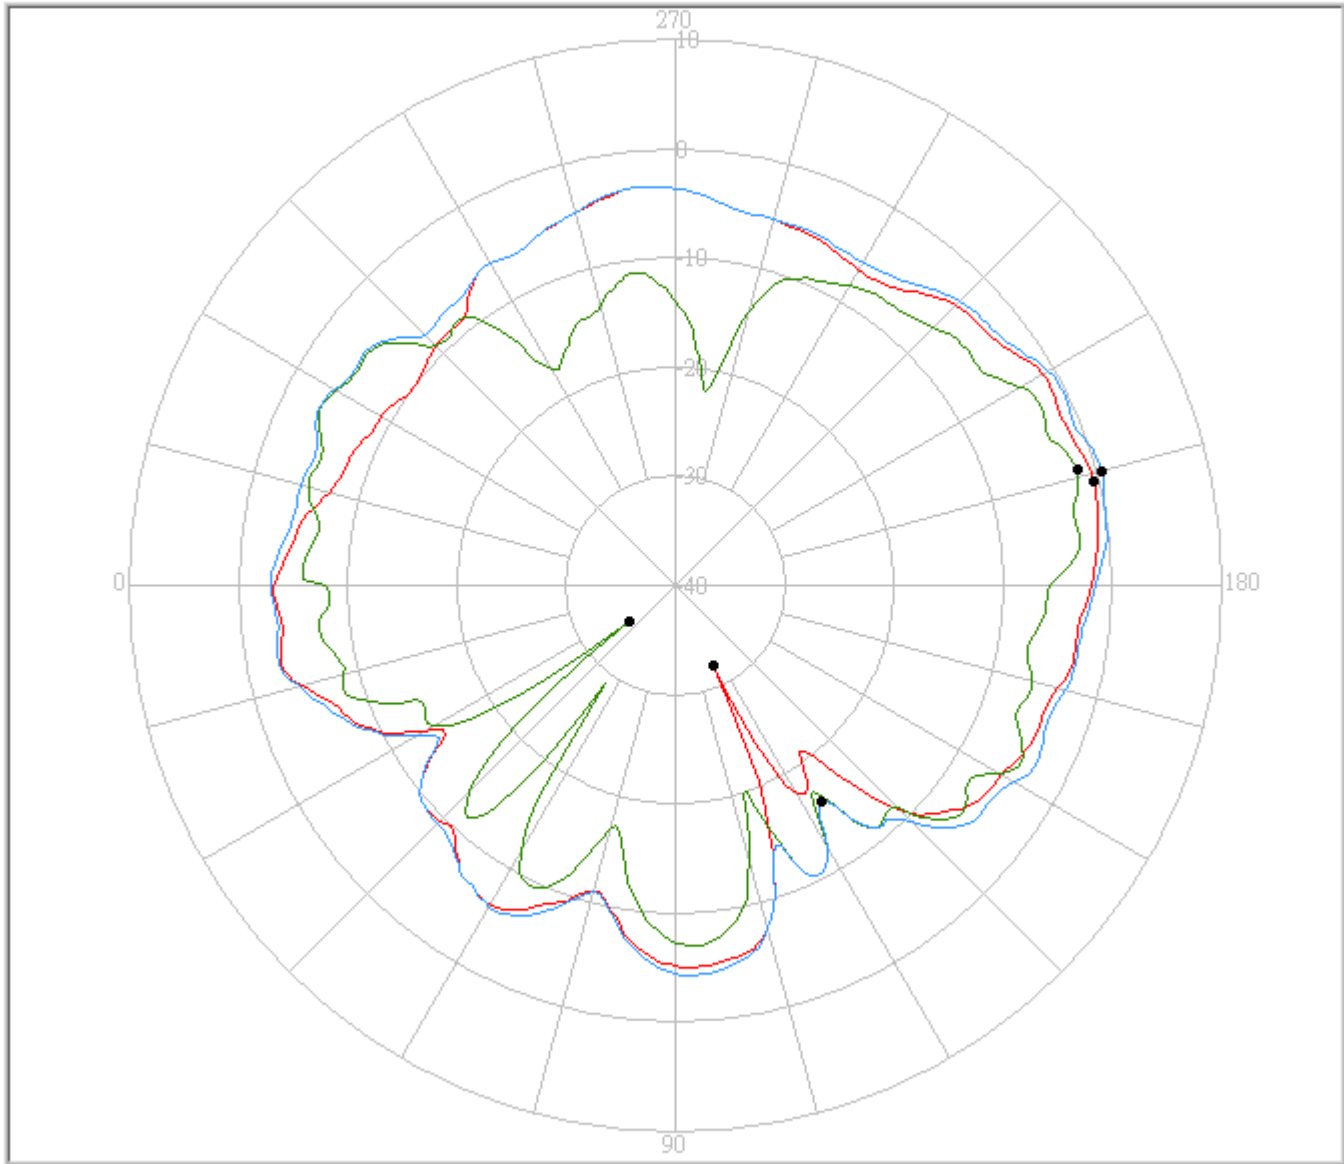

k. 5.725GHz

eService for Customer Satisfaction

FAVORTRON

FAVORTRON Co. Ltd

Antenna Pattern Measurement

4F, No. 108-1, Min Chuan Rd., Hsin-Tien City, Taipei, Taiwan, R.O.C. Tel:886-2-2218-2189,
Fax:886-2-2218-5760