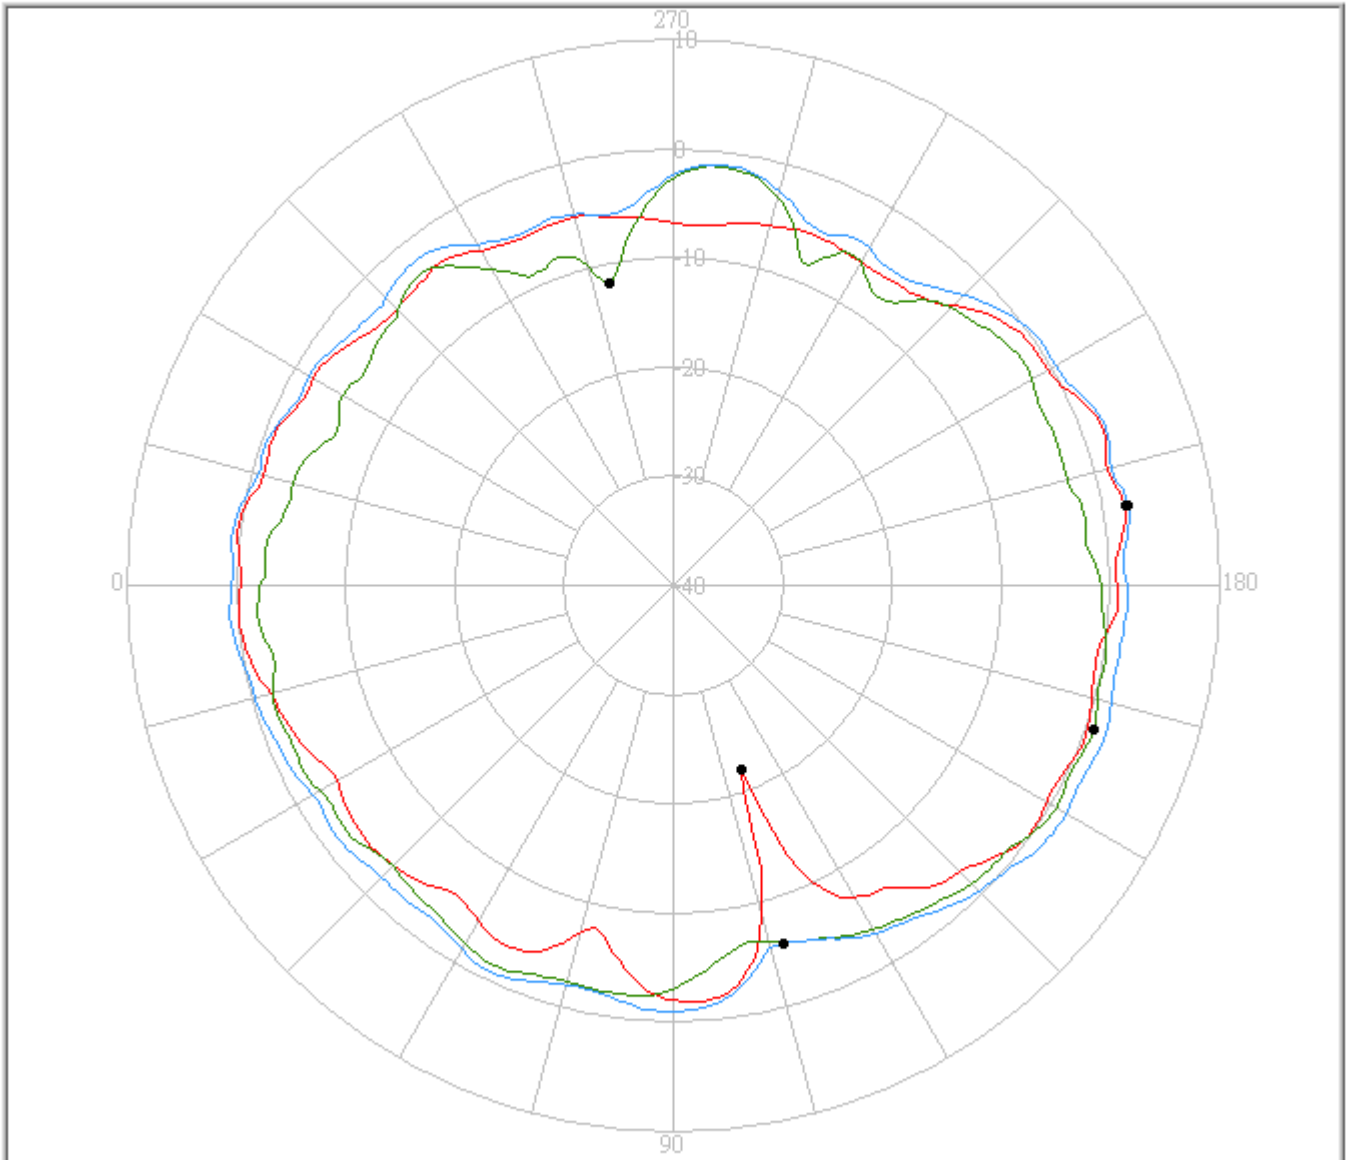

g. 5.470GHz

eService for Customer Satisfaction

FAVORTRON

FAVORTRON Co. Ltd

Antenna Pattern Measurement

4F, No. 108-1, Min Chuan Rd., Hsin-Tien City, Taipei, Taiwan, R.O.C. Tel:886-2-2218-2189,
Fax:886-2-2218-5760