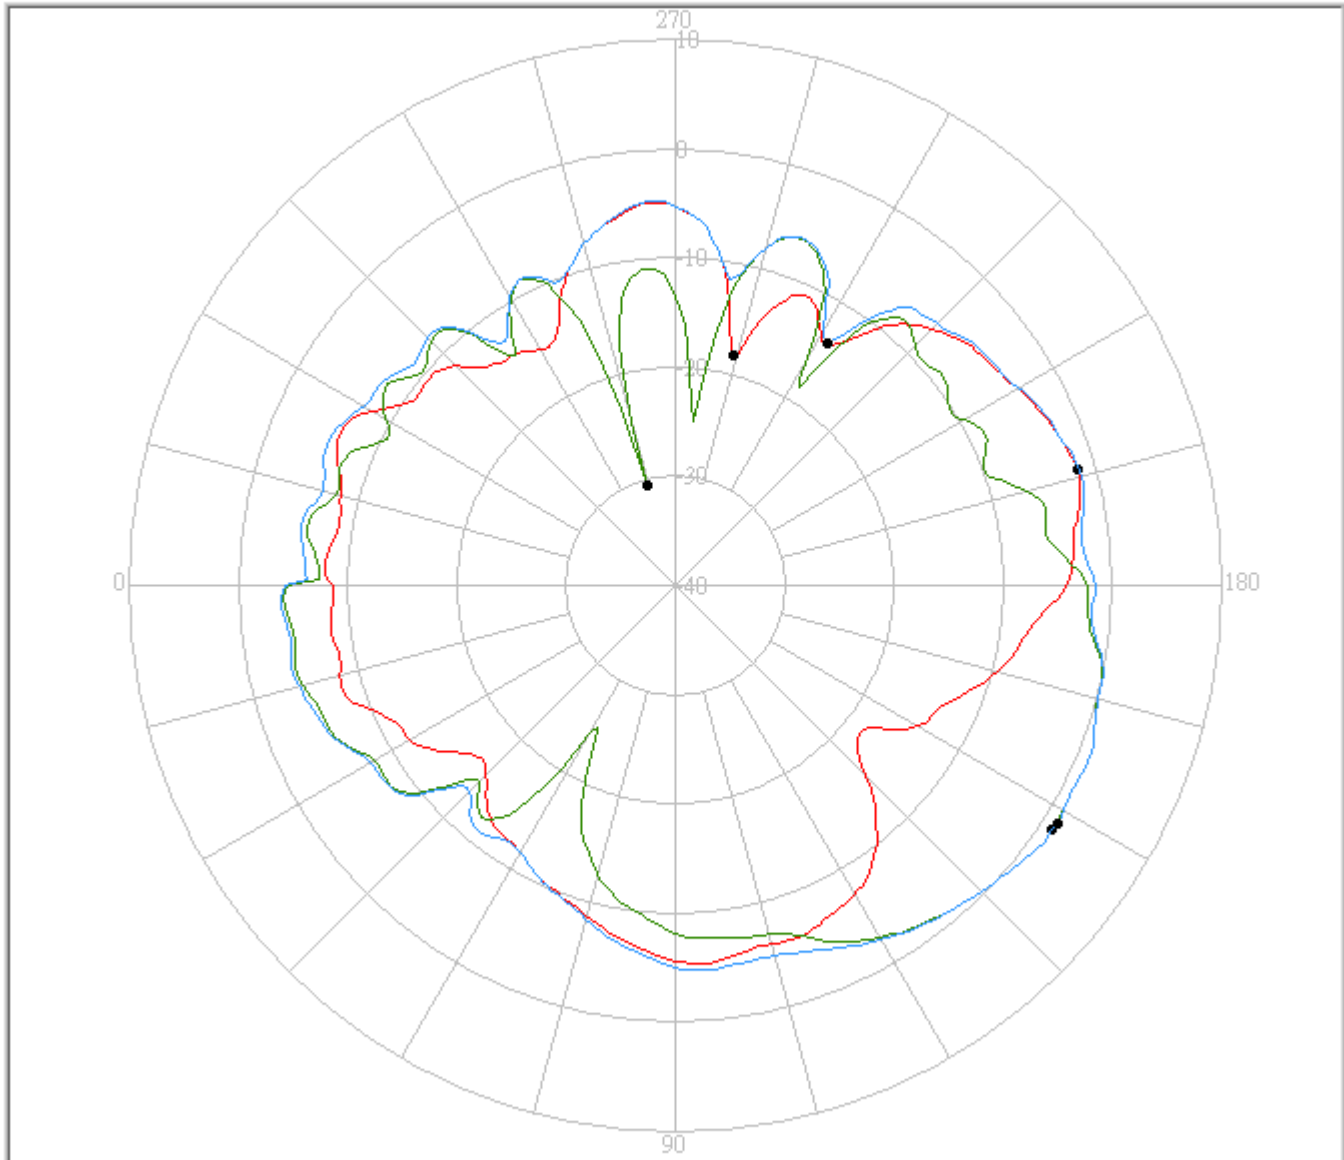

d. 5.15GHz

eService for Customer Satisfaction

FAVORTRON

FAVORTRON Co. Ltd

Antenna Pattern Measurement

4F, No. 108-1, Min Chuan Rd., Hsin-Tien City, Taipei, Taiwan, R.O.C. Tel:886-2-2218-2189,
Fax:886-2-2218-5760