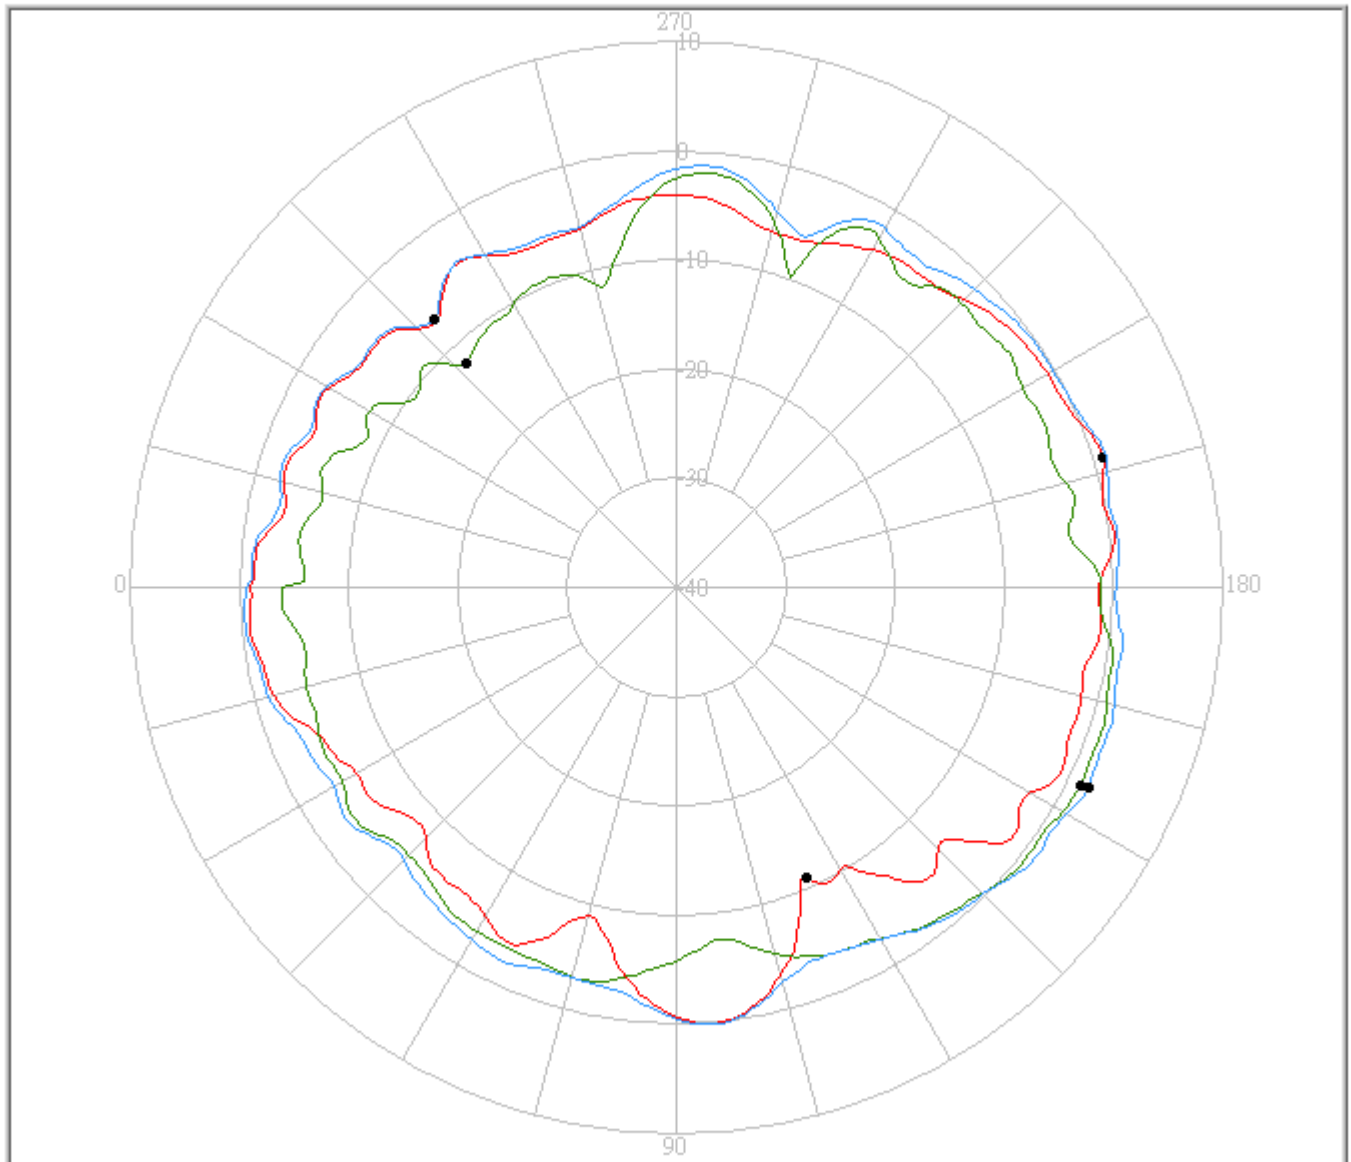

h. 5.59750GHz

FAVORTRON Co. Ltd Antenna Pattern Measurement

4F, No. 108-1, Min Chuan Rd., Hsin-Tien City, Taipei, Taiwan, R.O.C. Tel:886-2-2218-2189,
Fax:886-2-2218-5760

Pattern	Model No.	Test Mode	Freq(MHz)	Max Gain(dBi)	Min Gain(dBi)	Avg. Gain(dBi)	Source Polar.	Date
1	KR2W	Left	5597.50	0.83 / 197.00	-10.92 / 114.00	-3.18	V+H	2005/8/10
2	KR2W	Right	5597.50	1.21 / 154.00	-11.90 / 313.00	-3.51	V+H	2005/8/10
3	KR2W	div	5597.50	1.89 / 154.00	-6.97 / 312.00	-1.59	Div.	2005/8/10