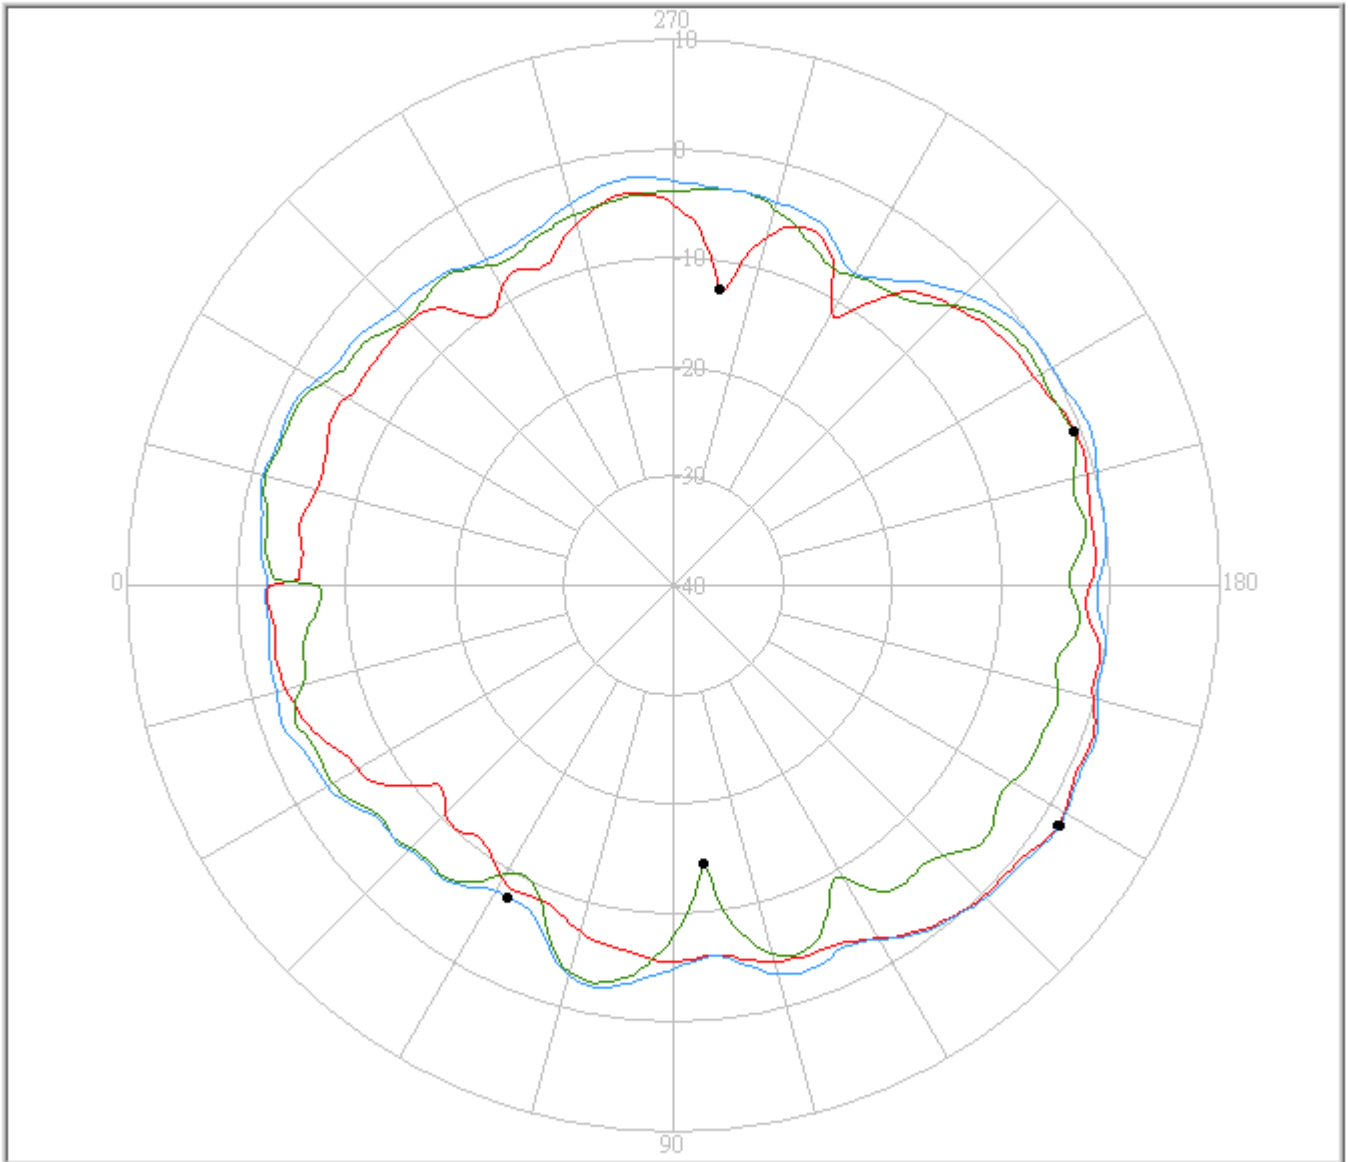

e. 5.250GHz

eService for Customer Satisfaction

FAVORTRON

FAVORTRON Co. Ltd

Antenna Pattern Measurement

4F, No. 108-1, Min Chuan Rd., Hsin-Tien City, Taipei, Taiwan, R.O.C. Tel:886-2-2218-2189, Fax:886-2-2218-5760