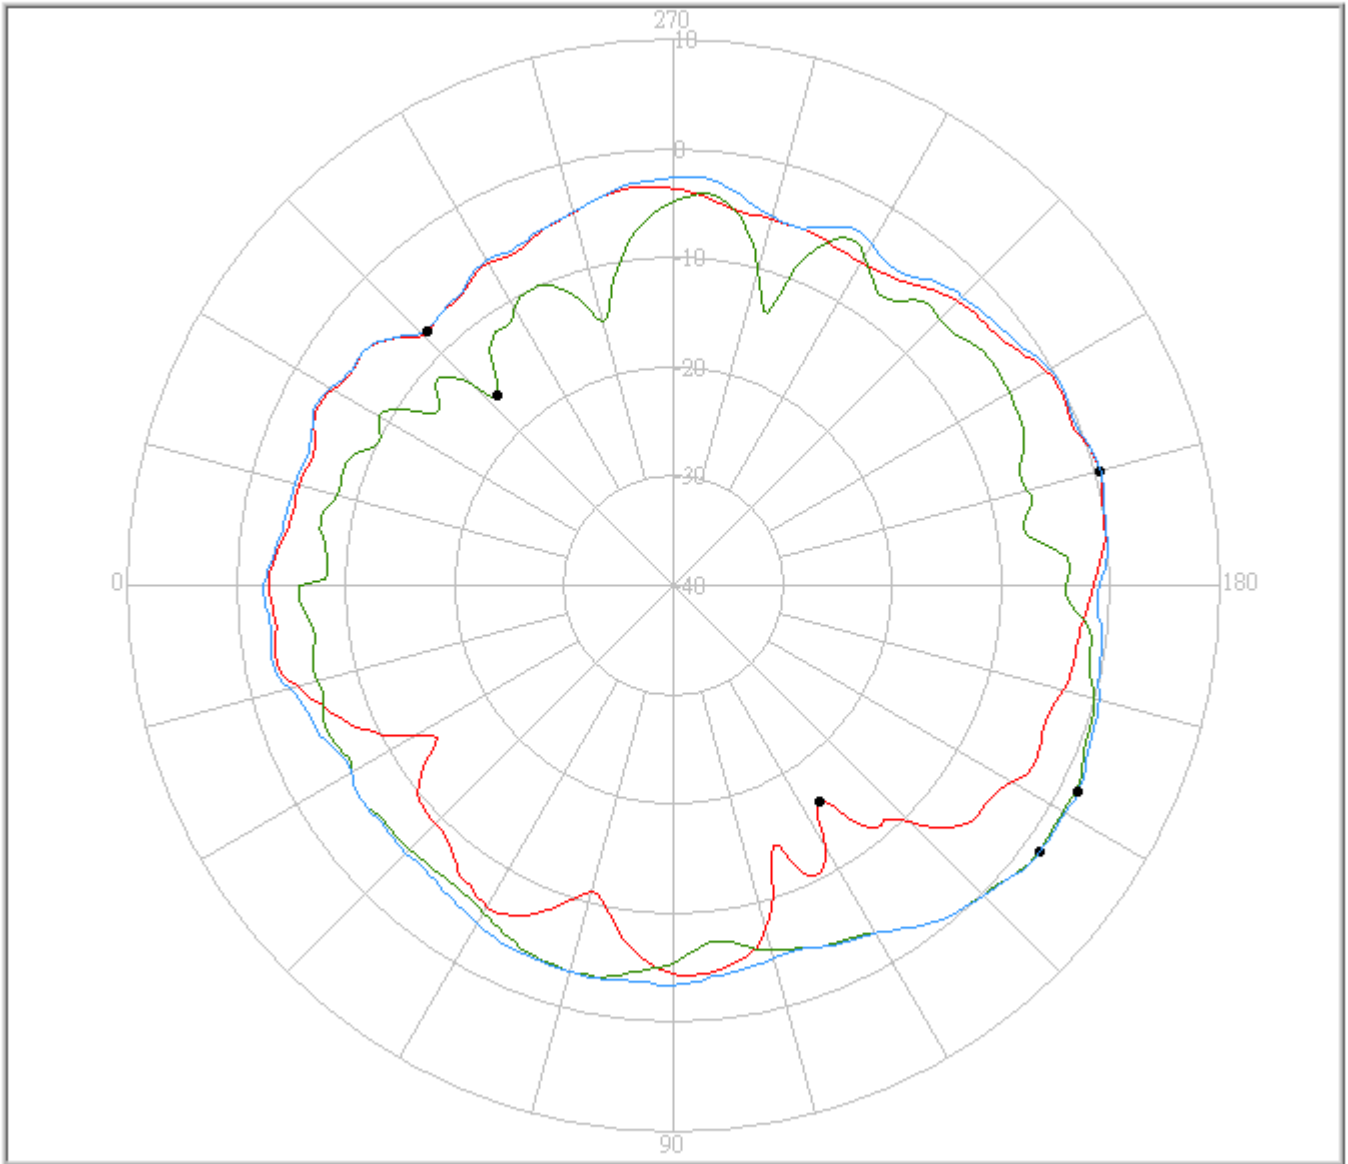

i. 5.725GHz

eService for Customer Satisfaction

FAVORTRON

FAVORTRON Co. Ltd

Antenna Pattern Measurement

4F, No. 108-1, Min Chuan Rd., Hsin-Tien City, Taipei, Taiwan, R.O.C. Tel:886-2-2218-2189, Fax:886-2-2218-5760