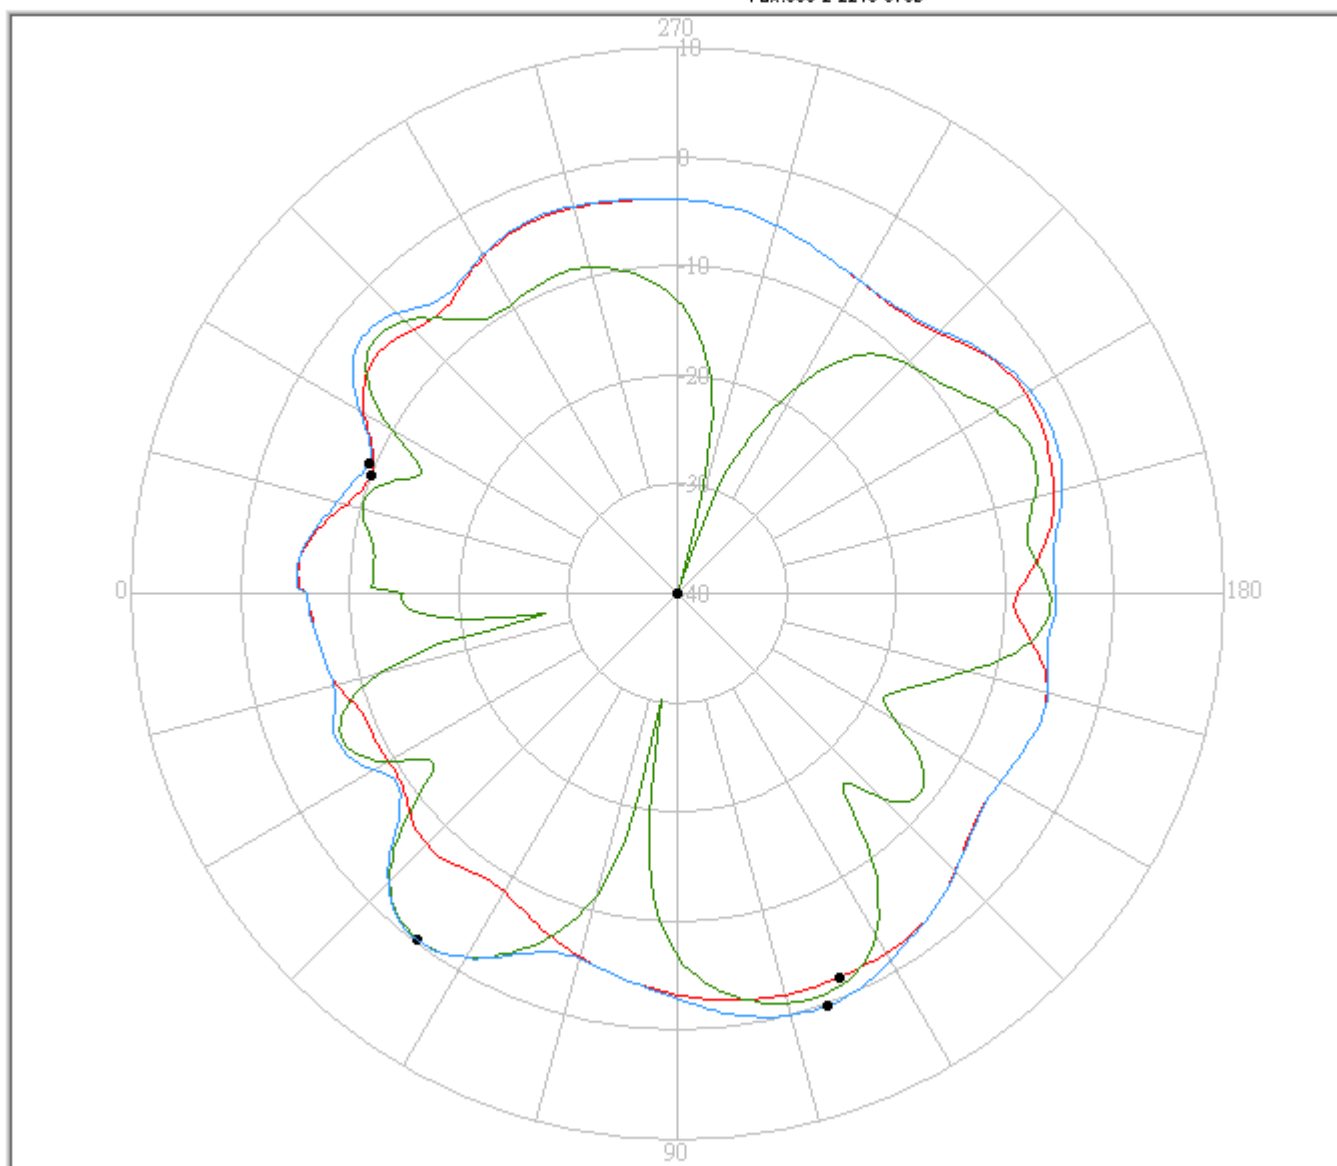

b. 2.45GHz

FAVORTRON Co. Ltd

Antenna Pattern Measurement

4F, No. 108-1, Min Chuan Rd., Hsin-Tien City, Taipei, Taiwan, R.O.C. Tel:886-2-2218-2189,
Fax:886-2-2218-5760

Pattern	Model No.	Test Mode	Freq(MHz)	Max Gain(dBi)	Min Gain(dBi)	Avg. Gain(dBi)	Source Polar.	Date
1	KR2W	Left	2450.00	-1.85 / 113.00	-9.93 / 339.00	-5.10	Ver.	2005/8/10
2	KR2W	Left	2450.00	-0.39 / 53.00	-47.83 / 253.00	-7.08	Hor.	2005/8/10
3	KR2W	Left	2450.00	0.18 / 110.00	-9.37 / 337.00	-4.00	V+H	2005/8/10