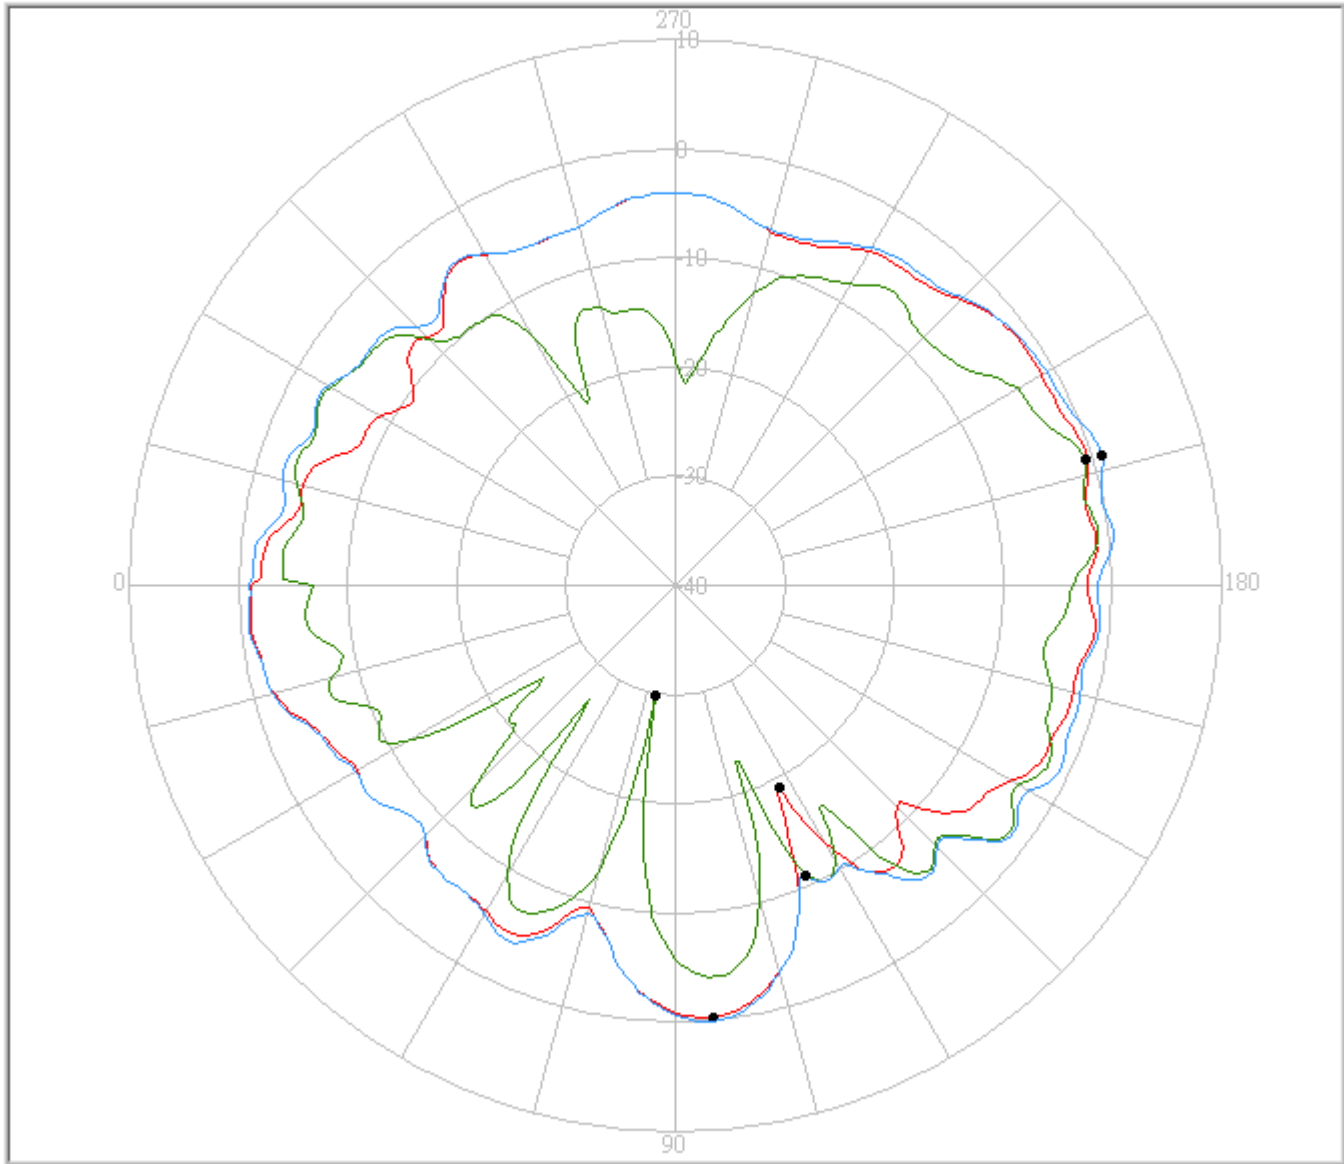

j. 5.597GHz

FAVORTRON Co. Ltd

Antenna Pattern Measurement

4F, No. 108-1, Min Chuan Rd., Hsin-Tien City, Taipei, Taiwan, R.O.C. Tel:886-2-2218-2189,
Fax:886-2-2218-5760

Pattern	Model No.	Test Mode	Freq(MHz)	Max Gain(dBi)	Min Gain(dBi)	Avg. Gain(dBi)	Source Polar.	Date
1	KR2W	Left	5597.50	-0.34 / 95.00	-19.17 / 117.00	-4.03	Ver.	2005/8/10
2	KR2W	Left	5597.50	-0.82 / 197.00	-29.73 / 80.00	-6.44	Hor.	2005/8/10
3	KR2W	Left	5597.50	0.83 / 197.00	-10.92 / 114.00	-3.18	V+H	2005/8/10