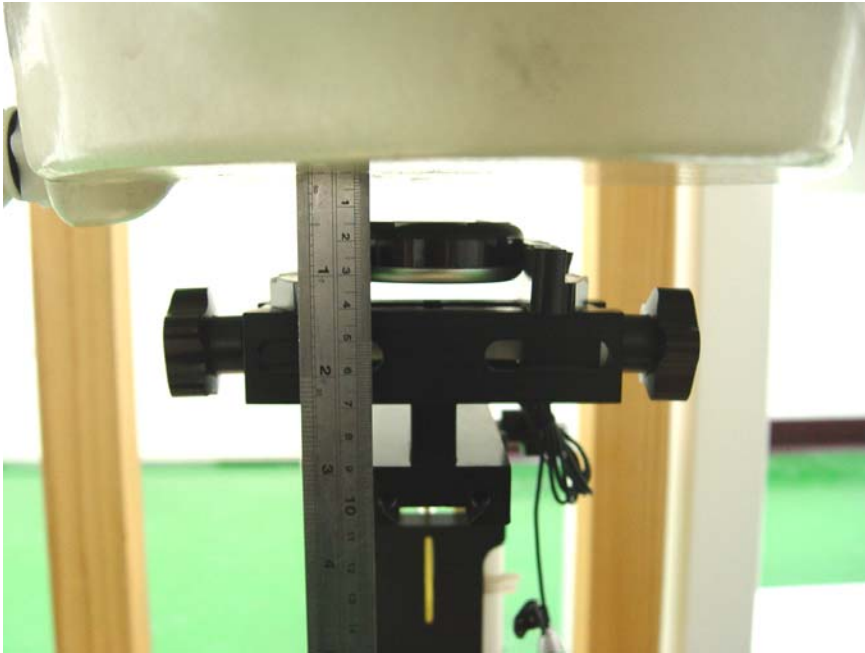

Appendix D - Product Photo

Appendix E - Test Setup Photo**Right Cheek****Right Tilted**

Left Cheek

Left Tilted

Keypad Up with 1.5cm Gap

Keypad Down with 1.5cm Gap