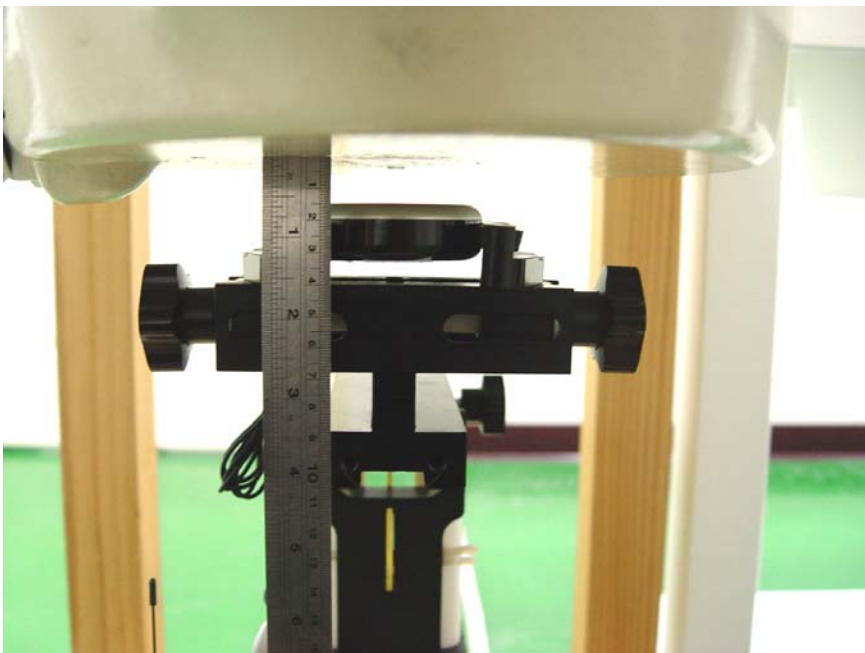

Appendix D - Product Photo

Appendix E - Test Setup Photo**Right Cheek****Right Tilted**

Left Cheek

Left Tilted

Keypad Up with 1.5cm Gap

Keypad Down with 1.5cm Gap