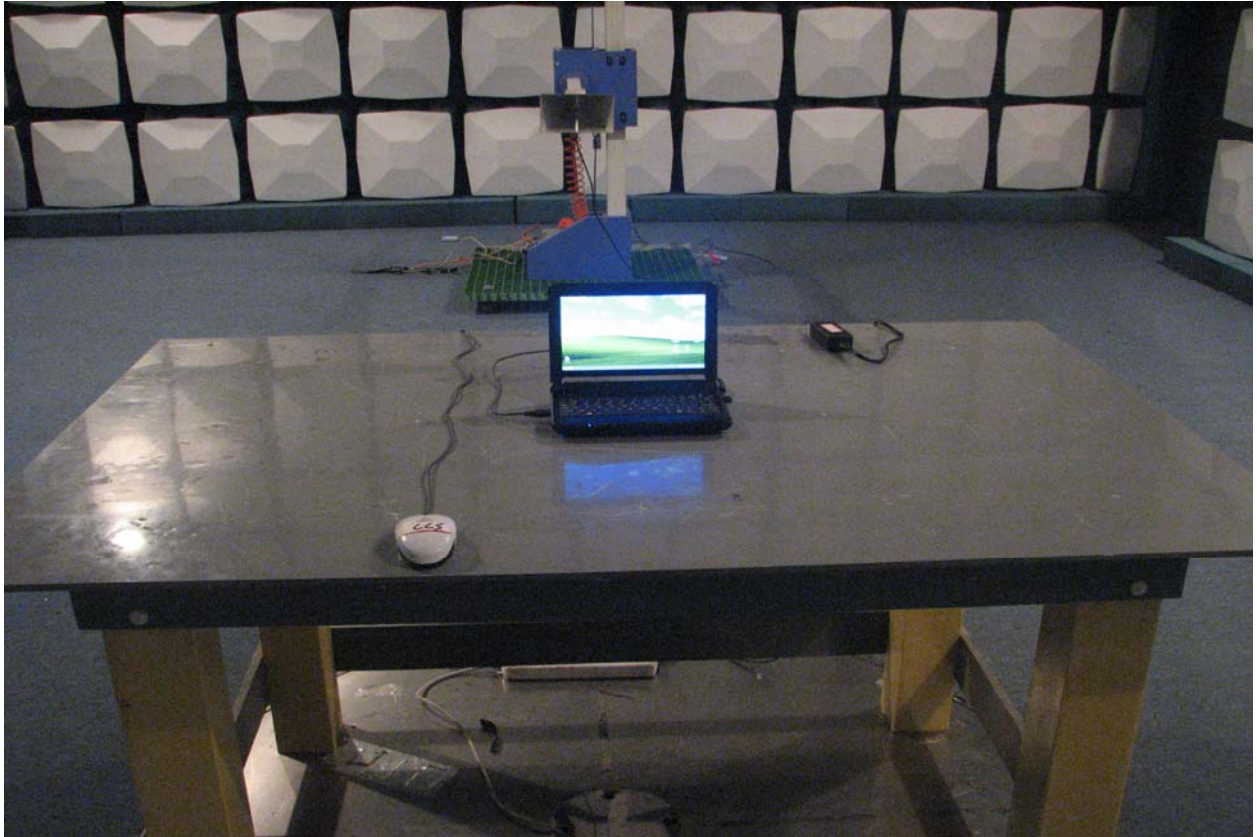

TEST SETUP PHOTOGRAPHS OF EUT AC POWER LINE CONDUCTED EMISSION TEST

Front of view

Back of view

RADIATED EMISSION TEST

Front of view

Back of view