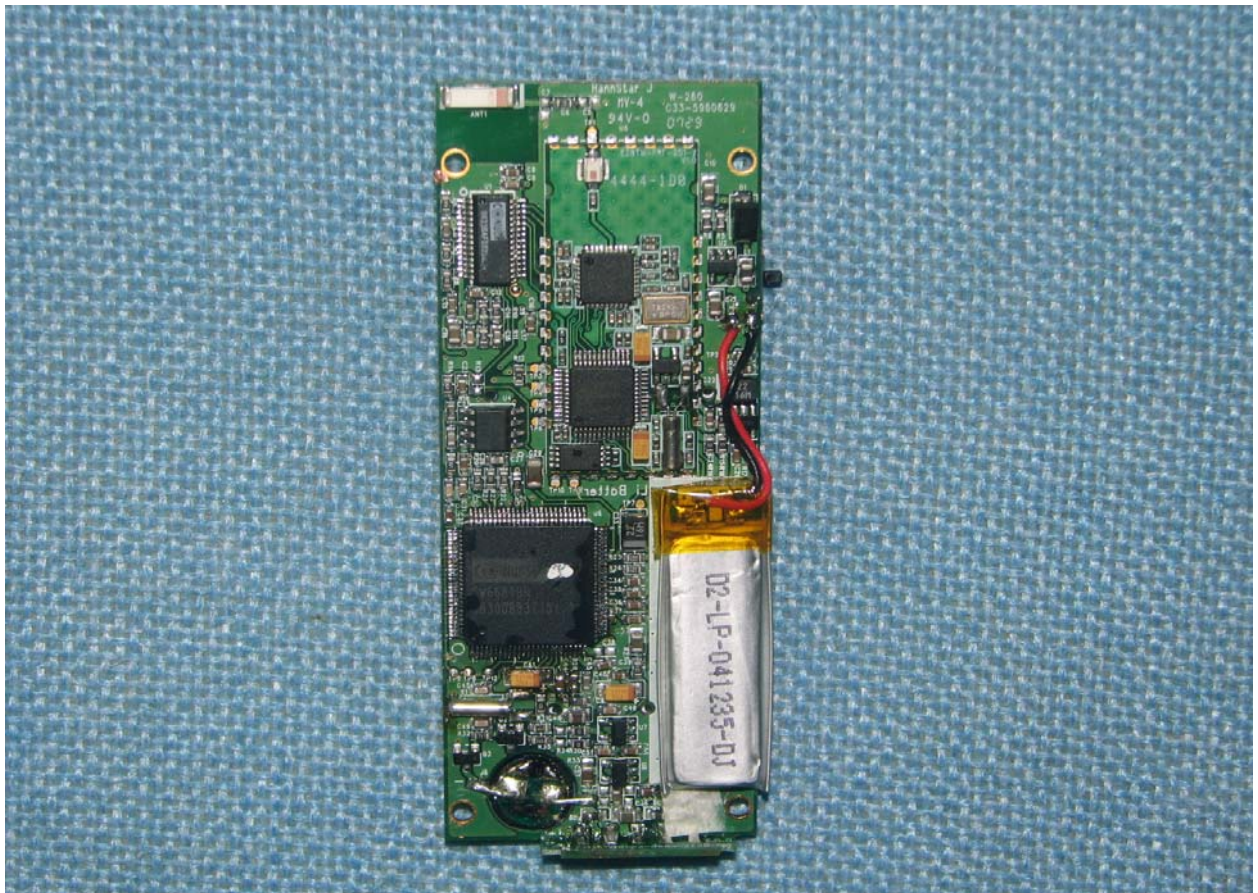

INTERNAL PHOTOGRAPHS OF EUT

Bluetooth
Antenna

Bluetooth
Module