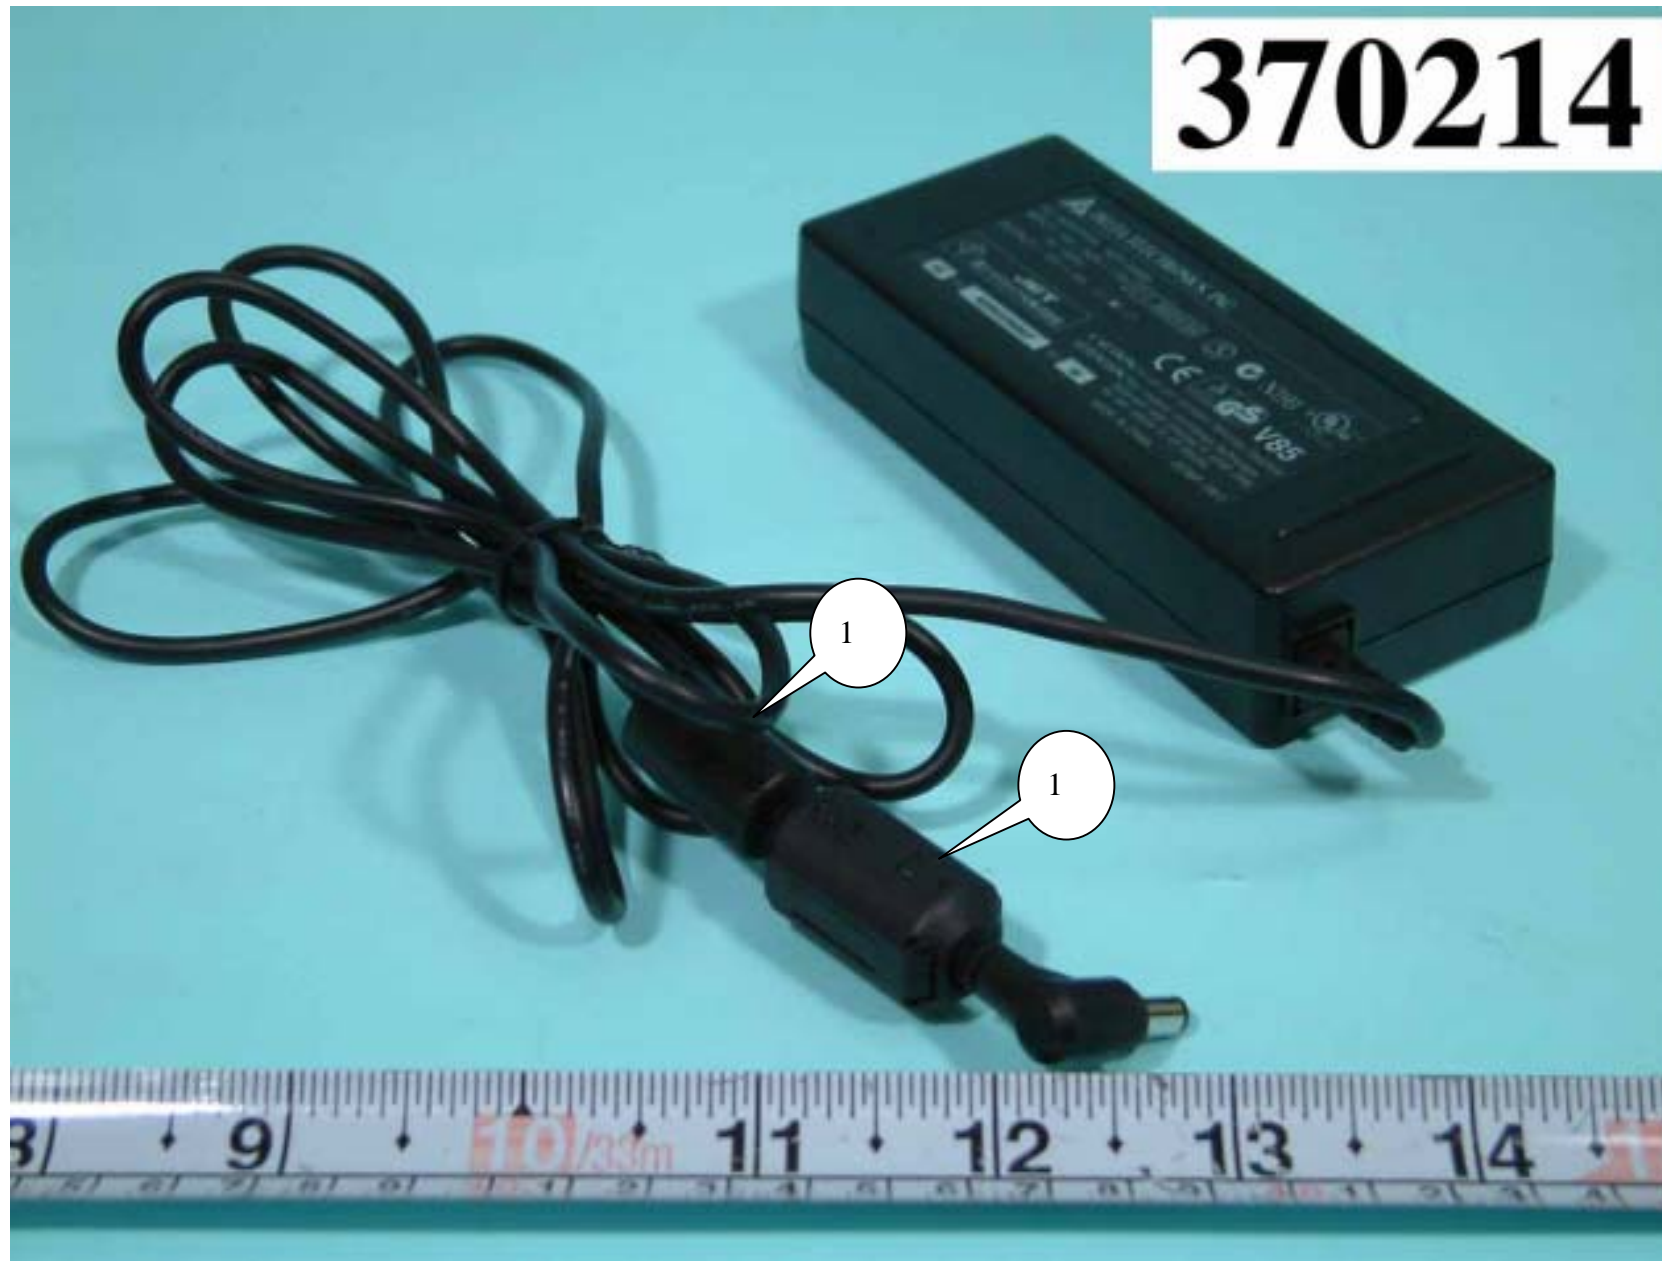

FRONT SIDE OF EUT

REAR SIDE OF EUT

CLOSER LOOK OF REAR INTERFACE PORT

FRONT SIDE OF ADAPTER

REAR SIDE OF ADAPTER

FRONT SIDE OF ADAPTER

370214

POWER CABLE