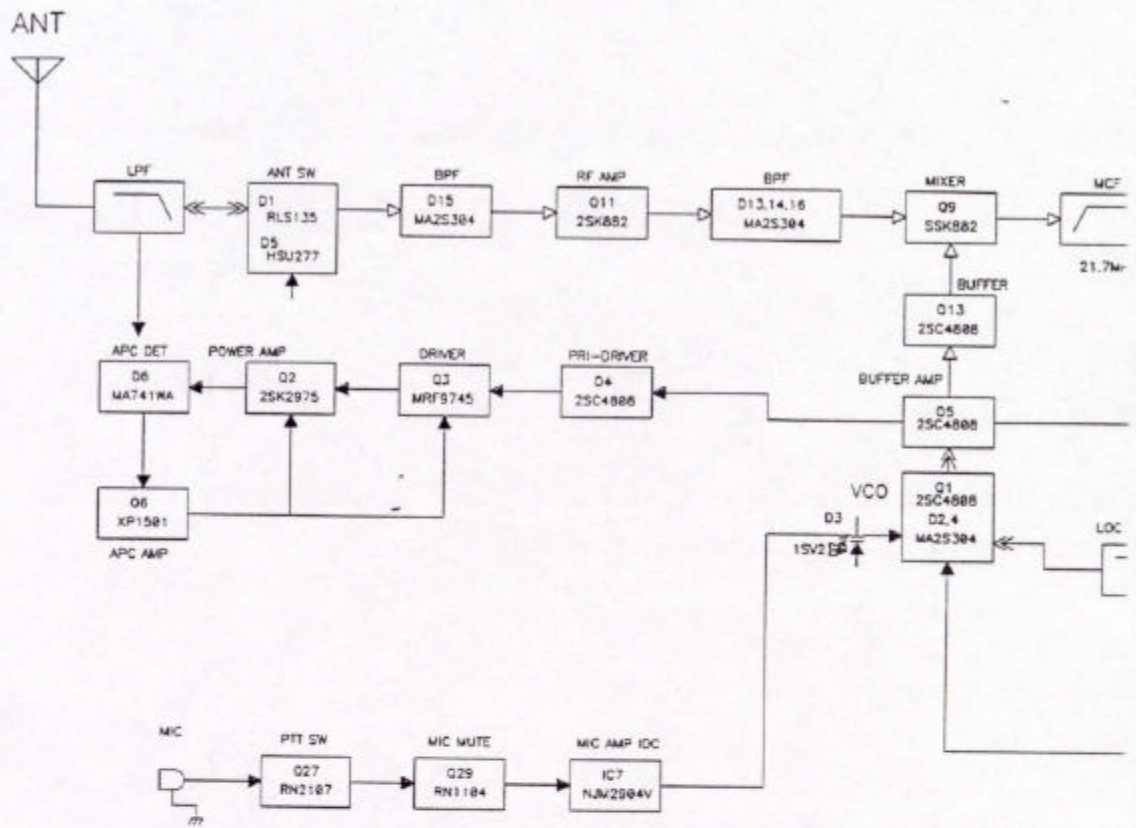

ROTARY ENC

LCD

DISPLAY

KEY INPUT

- RECEIVE
- TRANSMIT
- RECEIVE/TRANSMIT

DJ-195 BLOCK DIAGRAM