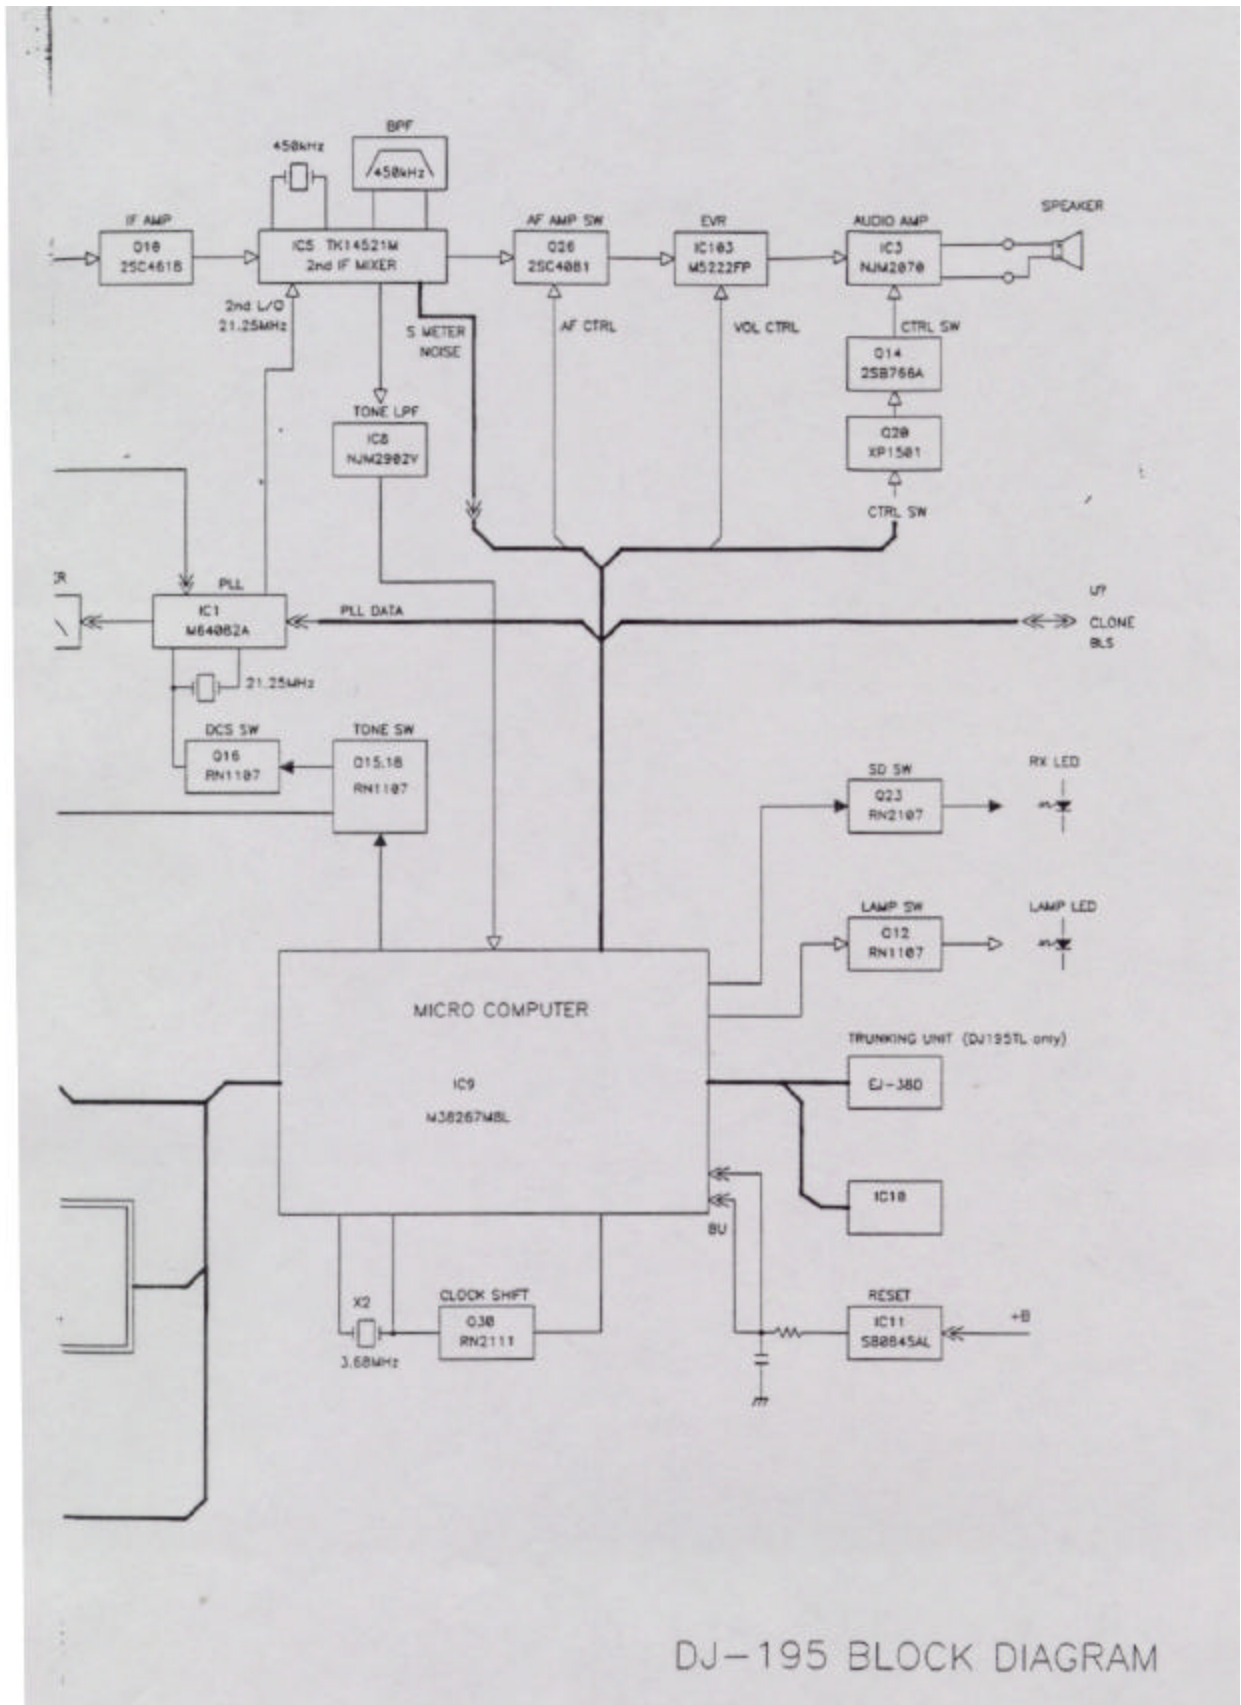

ROTARY ENC

LCD

DISPLAY

KEY INPUT

- RECEIVE
- TRANSMIT
- RECEIVE/TRANSMIT

DJ-195 BLOCK DIAGRAM