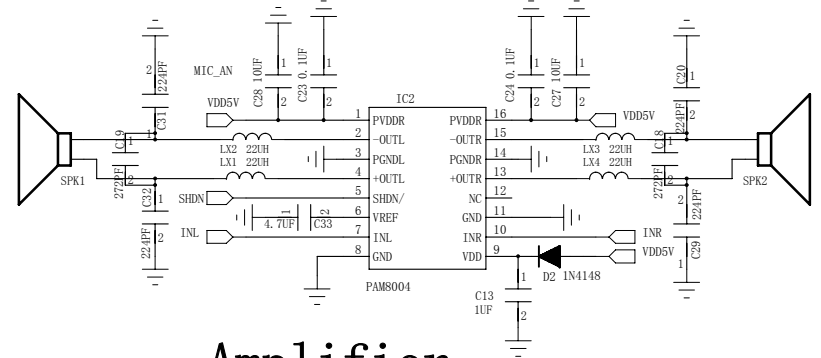

BTM8640/45

Bluetooth Module

REST

Amplifier

Preamplifier

Vtrek	Guangzhou Panyu Juda Car Audio Equipment Co.,Ltd
Design:	Mode: AUVIO PBT500
Check:	Block:
Approve:	Date:

Microphone

Key Board

LED Board

Vtrek	Guangzhou Panyu Juda Car Audio Equipment Co.,Ltd
Design:	Mode: AUVIO PBT500
Check:	Block:
Approve:	Date: