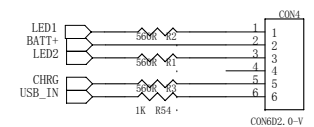

BTM8640/45

Bluetooth Module

REST

Amplifier

Preamplifier

Vtrek	Guangzhou Panyu Juda Car Audio Equipment Co.,Ltd
Design:	Mode: AUVIO PBT500
Check:	Block:
Approve:	Date:

Microphone

Key Board