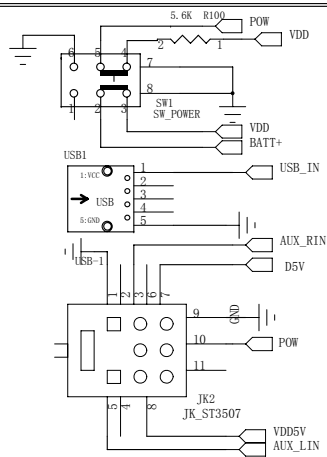

BTM8640/45

Bluetooth Module

REST

Amplifier

Preamplifier

Vtrek	Guangzhou Panyu Juda Car Audio Equipment Co.,Ltd
Design:	Mode: AUVIO PBT500
Check:	Block:
Approve:	Date:

Microphone

Key Board

LED Board

Vtrek	Guangzhou Panyu Juda Car Audio Equipment Co.,Ltd
Design:	Mode: AUVIO PBT500
Check:	Block:
Approve:	Date: