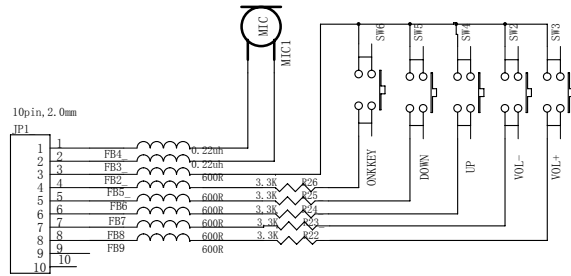

BTM8640/45

Bluetooth Module

REST

Amplifier

Preamplifier

Vtrek	Guangzhou Panyu Juda Car Audio Equipment Co.,Ltd
Design:	Mode: AUVIO PBT500
Check:	Block:
Approve:	Date:

Microphone

Key Board