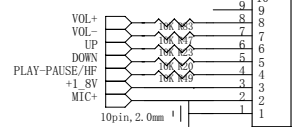

BTM8640/45

Bluetooth Module

REST

Amplifier

Preamplifier

Vtrek	Guangzhou Panyu Juda Car Audio Equipment Co.,Ltd
Design:	Mode: AUVIO PBT500
Check:	Block:
Approve:	Date:

Microphone

Key Board