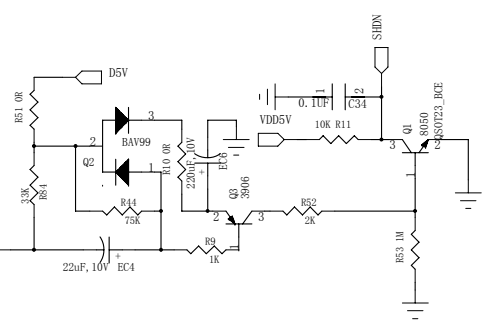

BTM8640/45

Bluetooth Module

REST

Amplifier

Preamplifier

Vtrek	Guangzhou Panyu Juda Car Audio Equipment Co.,Ltd
Design:	Mode: AUVIO PBT500
Check:	Block:
Approve:	Date:

Microphone

Key Board

LED Board

Vtrek	Guangzhou Panyu Juda Car Audio Equipment Co.,Ltd
Design:	Mode: AUVIO PBT500
Check:	Block:
Approve:	Date: