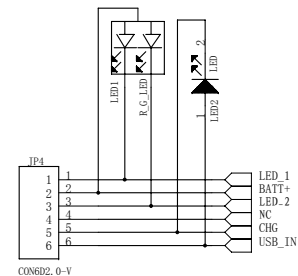

BTM8640/45

Bluetooth Module

REST

Amplifier

Preamplifier

Vtrek	Guangzhou Panyu Juda Car Audio Equipment Co.,Ltd
Design:	Mode: AUVIO PBT500
Check:	Block:
Approve:	Date:

Microphone

Key Board

LED Board

Vtrek	Guangzhou Panyu Juda Car Audio Equipment Co.,Ltd
Design:	Mode: AUVIO PBT500
Check:	Block:
Approve:	Date: