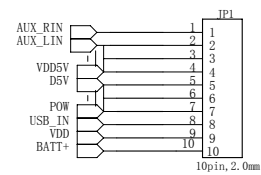

Vtrek	Guangzhou Panyu Juda Car Audio Equipment Co.,Ltd
Design:	Mode: AUVIO PBT500
Check:	Block:
Approve:	Date: