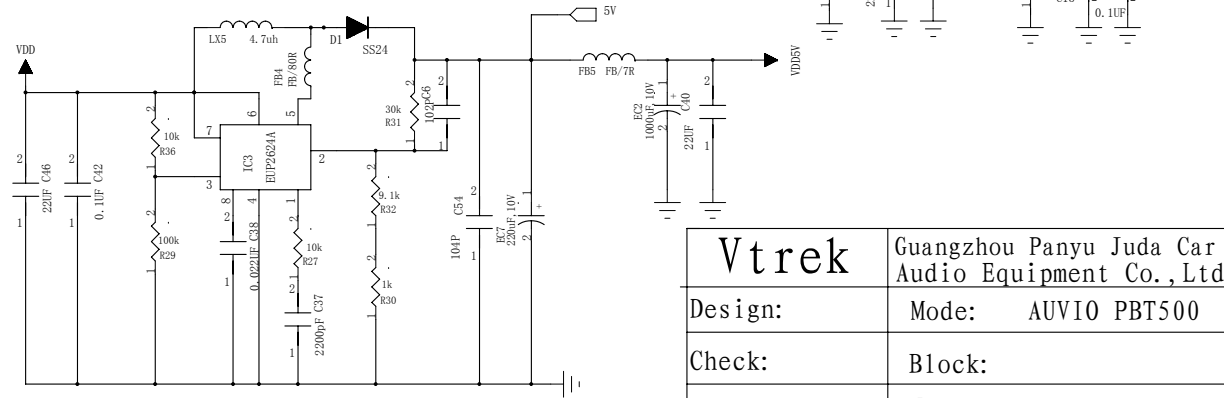

BTM8640/45

Bluetooth Module

REST

Amplifier

Preamplifier

Vtrek	Guangzhou Panyu Juda Car Audio Equipment Co.,Ltd
Design:	Mode: AUVIO PBT500
Check:	Block:
Approve:	Date:

Microphone

Key Board