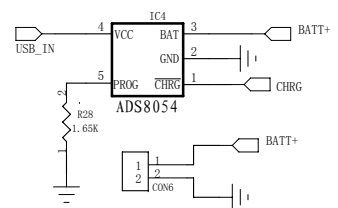

BTM8640/45

Bluetooth Module

REST

Amplifier

Preamplifier

Vtrek	Guangzhou Panyu Juda Car Audio Equipment Co.,Ltd
Design:	Mode: AUVIO PBT500
Check:	Block:
Approve:	Date:

Microphone

Key Board