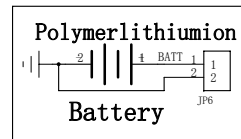

Vtrek	Guangzhou Panyu Juda Car Audio Equipment Co.,Ltd
Design:	Mode: AUVIO PBT500
Check:	Block:
Approve:	Date: