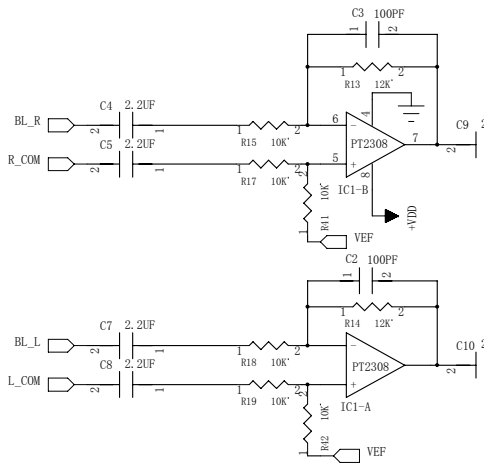

BTM8640/45

Bluetooth Module

REST

Amplifier

Preamplifier

Vtrek	Guangzhou Panyu Juda Car Audio Equipment Co.,Ltd
Design:	Mode: AUVIO PBT500
Check:	Block:
Approve:	Date:

Microphone

Key Board

LED Board

Vtrek	Guangzhou Panyu Juda Car Audio Equipment Co.,Ltd
Design:	Mode: AUVIO PBT500
Check:	Block:
Approve:	Date: