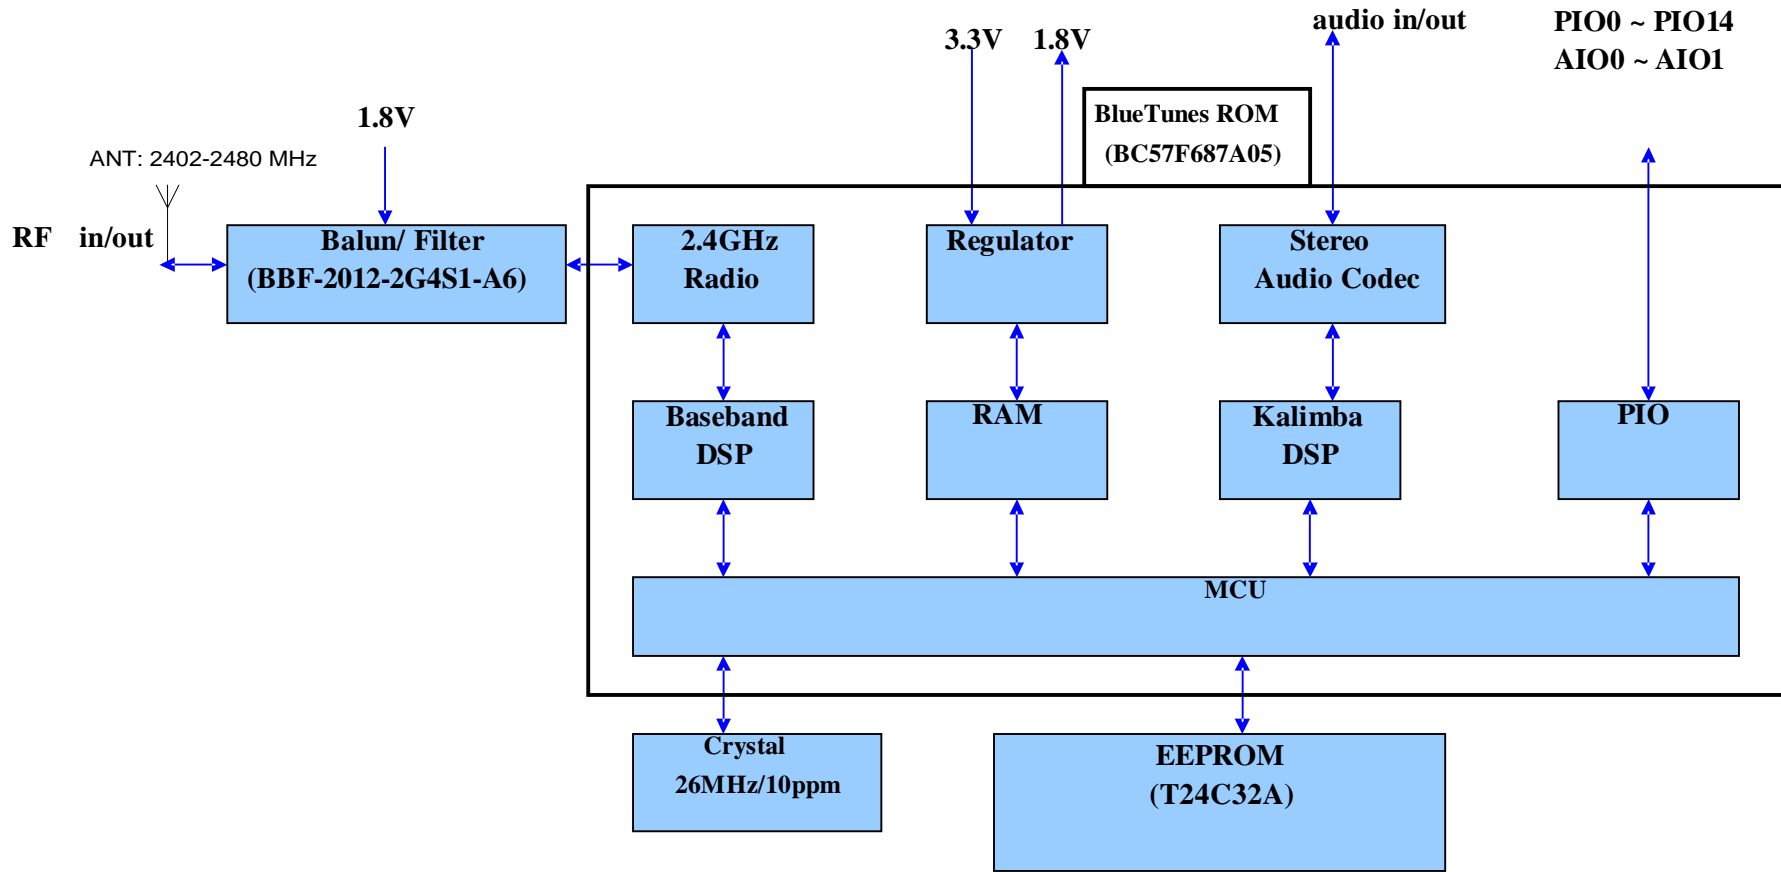

### Block Diagram

### JS-BTM521 Block Diagram

<b>UTTEK EX</b>	Guangzhou panyu car audio equipment co., LTD		
Design:WeiShiLie	Model: 4000457		
Check:	4000457	System Block	Rev A
Approve:	Date:2013-2-23	Sheet 0	