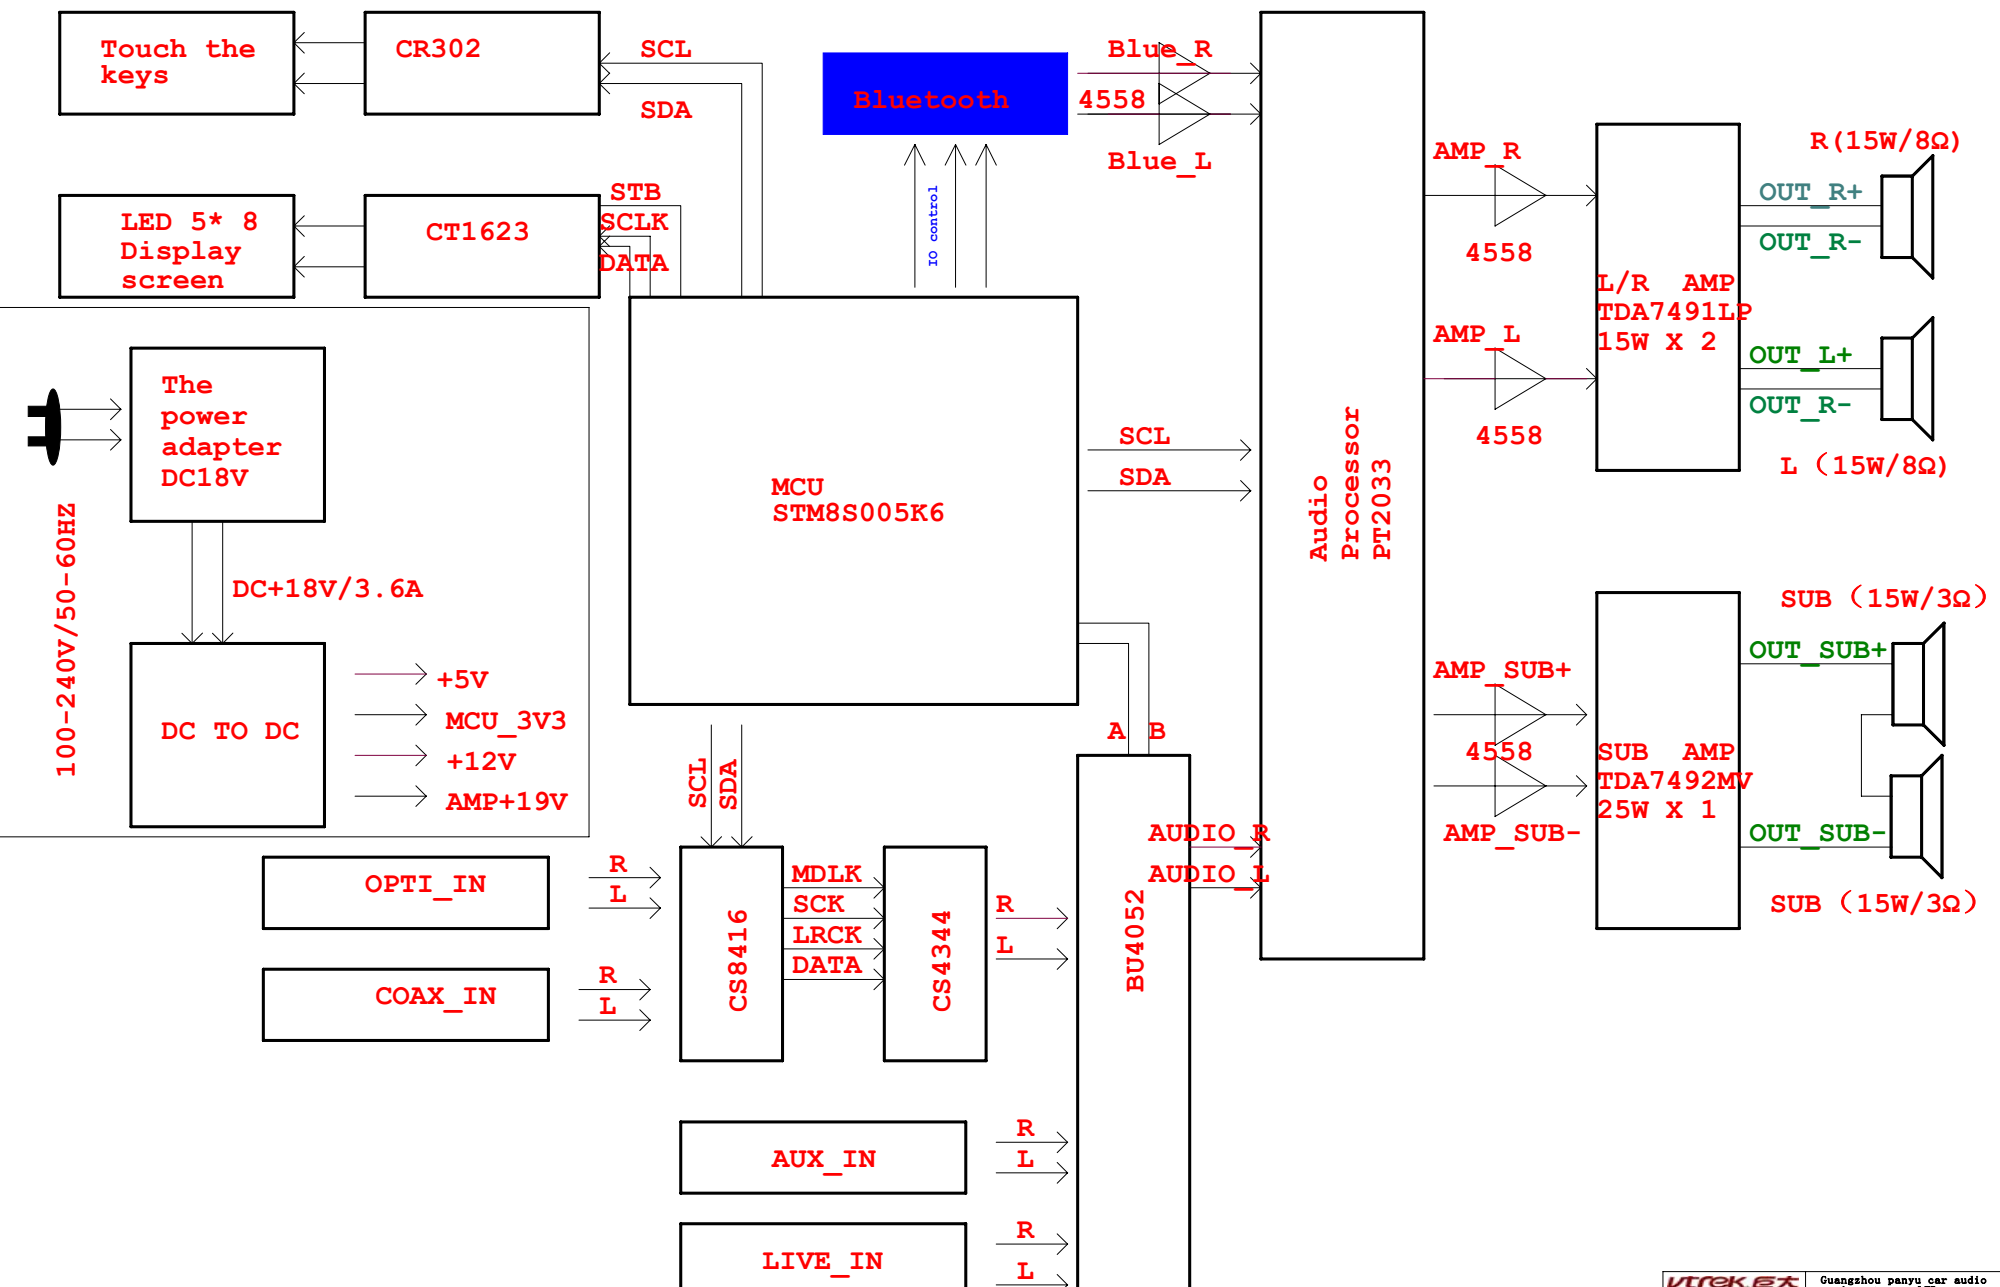

### Block Diagram

### JS-BTM521 Block Diagram

<b>UTTEK EX</b>	Guangzhou panyu car audio equipment co., LTD		
Design:WeiShiLie	Model: 4000457		
Check:	4000457	System Block	Rev A
Approve:	Date:2013-2-23	Sheet 0	