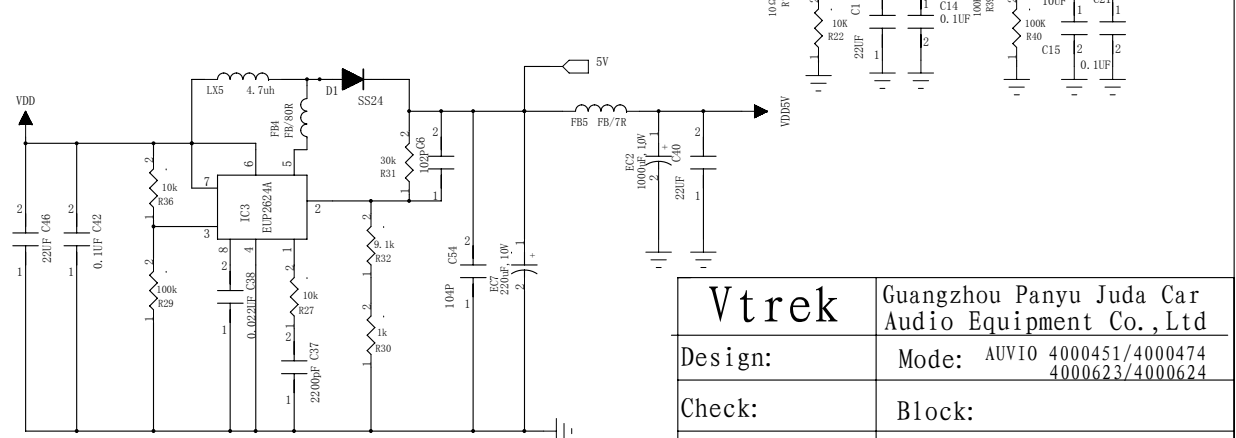

### Preamplifier

<b>Vtrek</b>		Guangzhou Panyu Juda Car Audio Equipment Co., Ltd	
Design:	Mode:	AUVIO 4000451/4000474 4000623/4000624	
Check:	Block:		
Approve:	Date:		