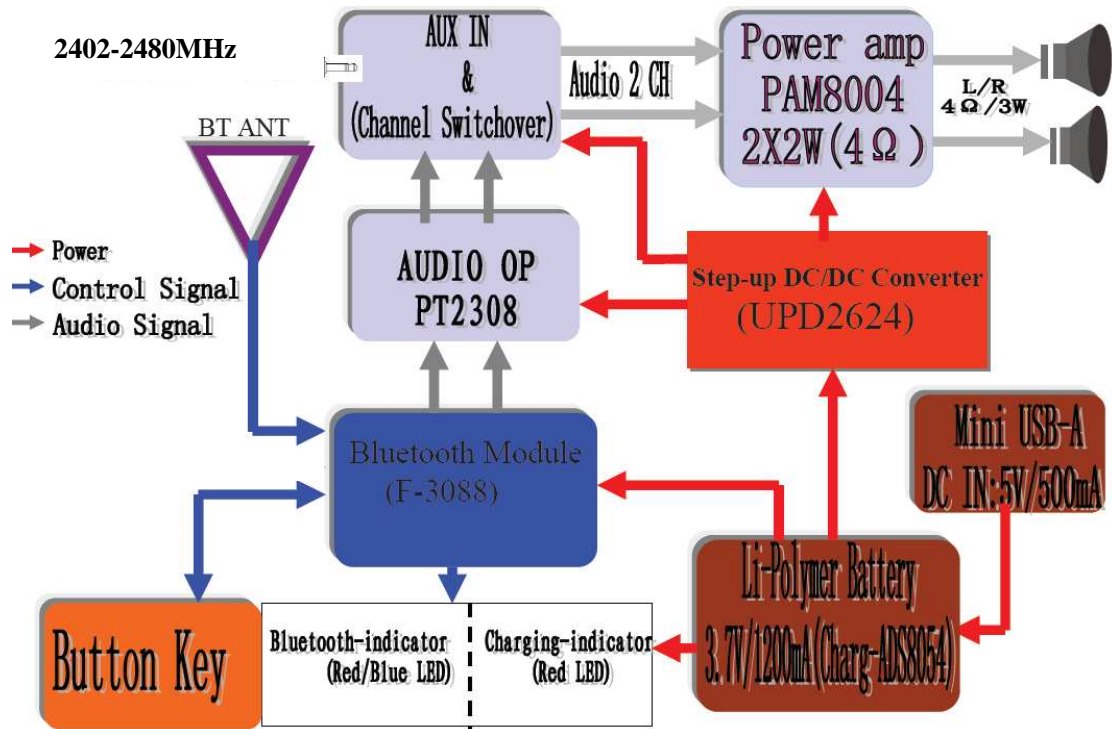

Block Diagram

RF Module (F-3088):

Bluetooth Chip Internal Block: