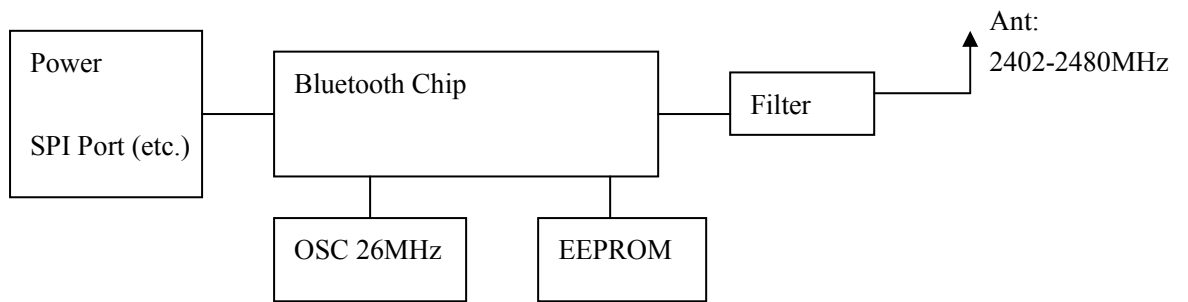

Block Diagram

RF Module (F-3088):

Bluetooth Chip Internal Block: