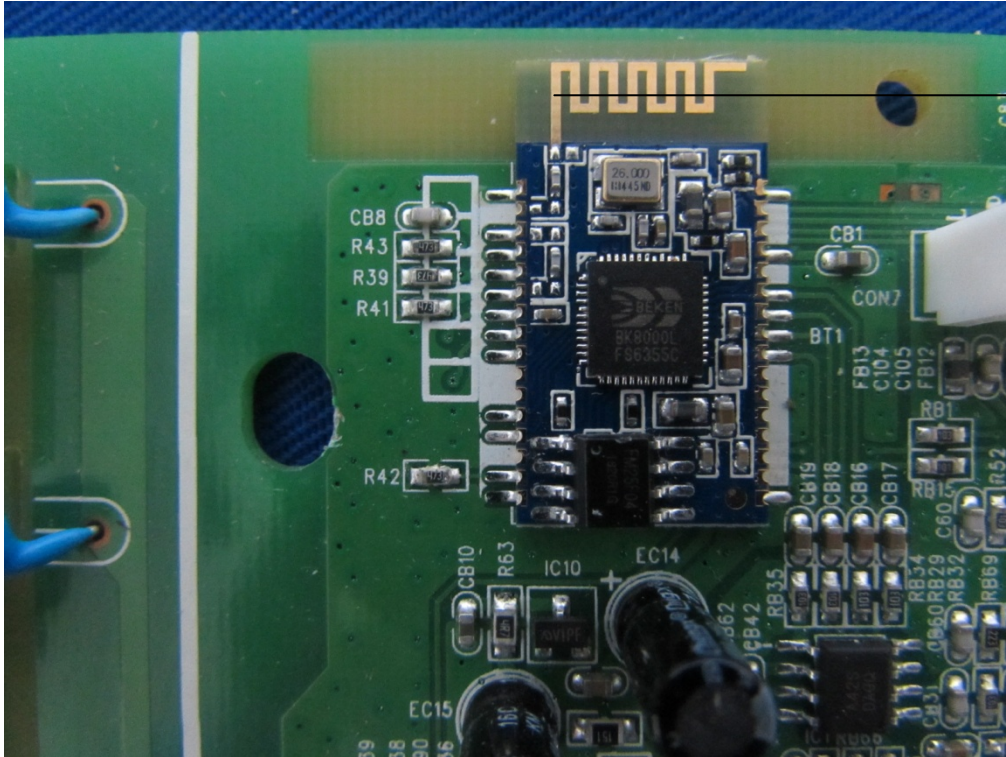

Internal Photos
M/N: TY-WSP67

Internal Photos
M/N: TY-WSP67

Internal Photos
M/N: TY-WSP67

Bluetooth
Antenna

Internal Photos
M/N: TY-WSP67