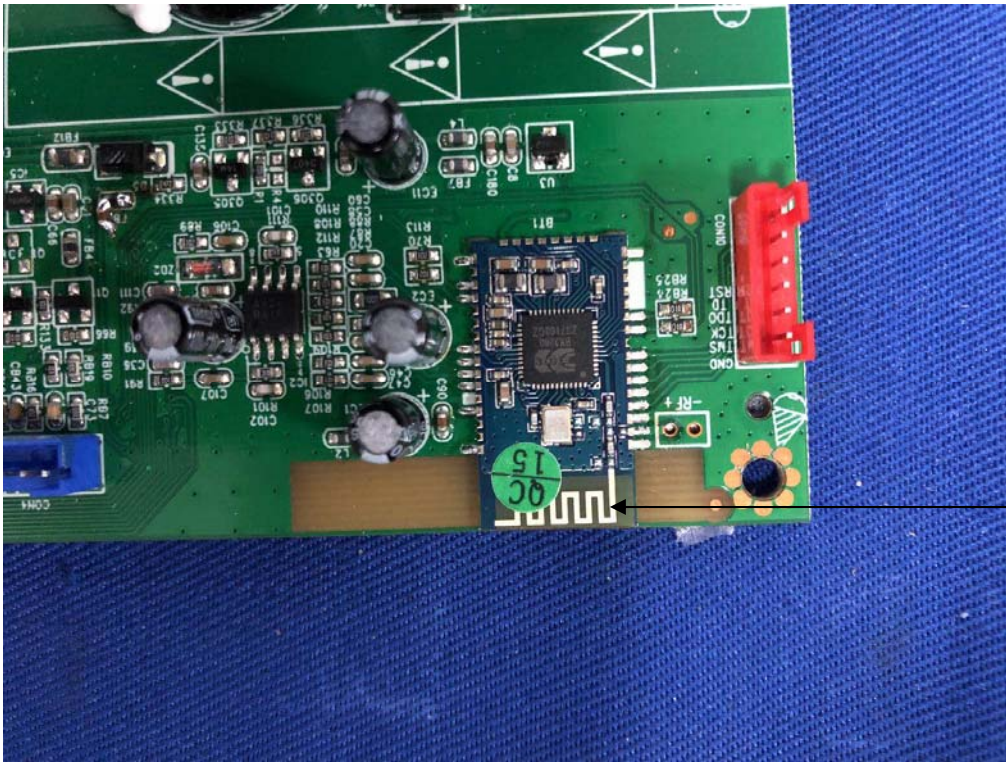

Internal Photos

M/N: VX3781

Internal Photos

M/N: VX3781

Internal Photos

M/N: VX3781

Bluetooth
Antenna

Internal Photos

M/N: VX3781

Internal Photos

M/N: VX3781

Internal Photos

M/N: VX3781