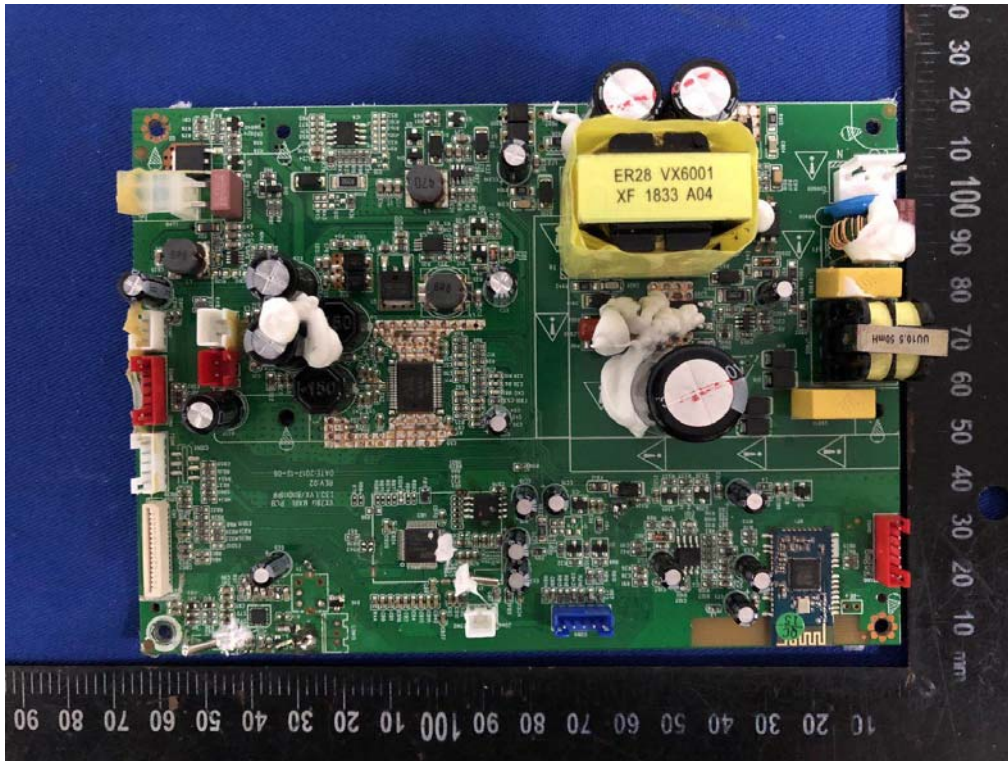

Internal Photos

M/N: VX3781

Internal Photos

M/N: VX3781

Internal Photos

M/N: VX3781

Bluetooth
Antenna

Internal Photos

M/N: VX3781

Internal Photos

M/N: VX3781

Internal Photos

M/N: VX3781