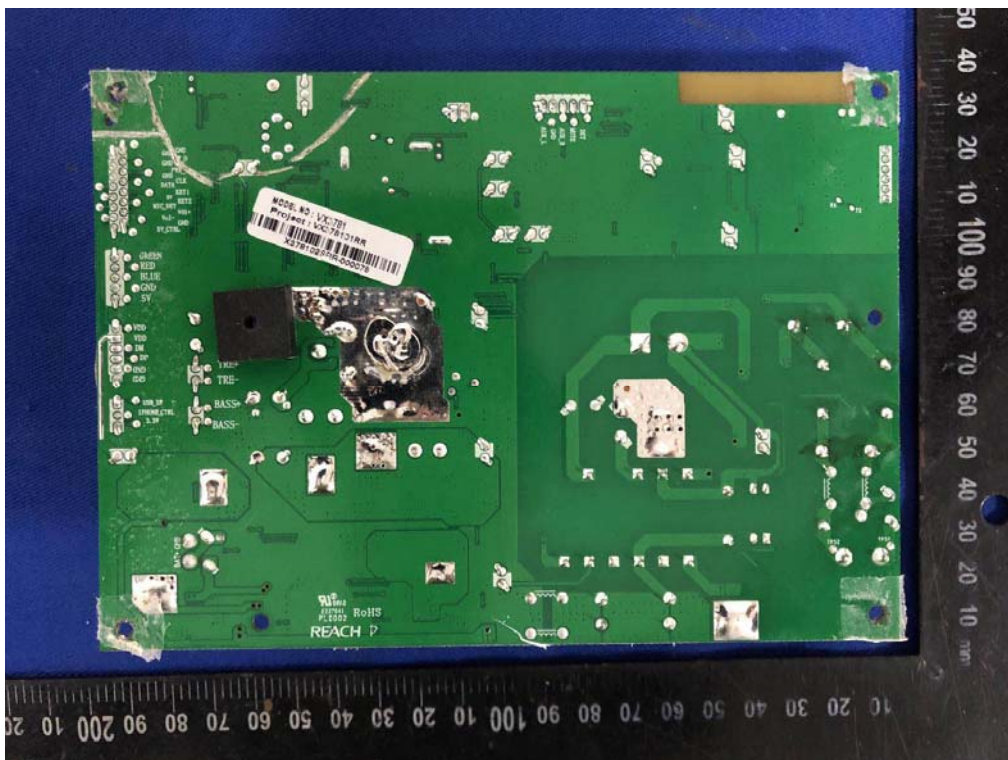

Internal Photos

M/N: VX3781

Internal Photos

M/N: VX3781

Internal Photos

M/N: VX3781

Bluetooth
Antenna

Internal Photos

M/N: VX3781

Internal Photos

M/N: VX3781

Internal Photos

M/N: VX3781