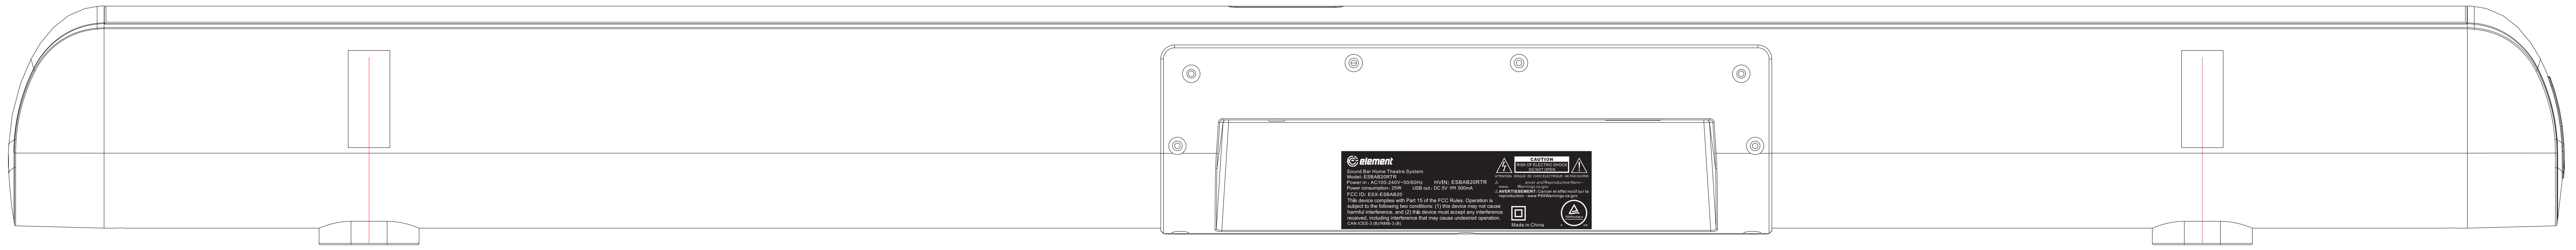

Sound Bar Home Theatre System
Model: ESAB20RTR
Power in : AC100-240V~50/60Hz HVIN: ESAB20RTR
Power consumption: 25W USB out : DC 5V $\overline{\text{---}}$ 500mA
FCC ID: ESX-ESBAB20

This device complies with Part 15 of the FCC Rules. Operation is subject to the following two conditions: (1) this device may not cause harmful interference, and (2) this device must accept any interference received, including interference that may cause undesired operation.
CAN ICES-3 (B)/NMB-3 (B)

CAUTION
RISK OF ELECTRIC SHOCK
DO NOT OPEN

ATTENTION: RISQUE DE CHOQ ELECTRIQUE - NE PAS OUVRIR
WARNING: Cancer and Reproductive Harm -
www.P65Warnings.ca.gov.
AVERTISSEMENT: Cancer et effet nocif sur la
reproduction - www.P65Warnings.ca.gov.

Made in China