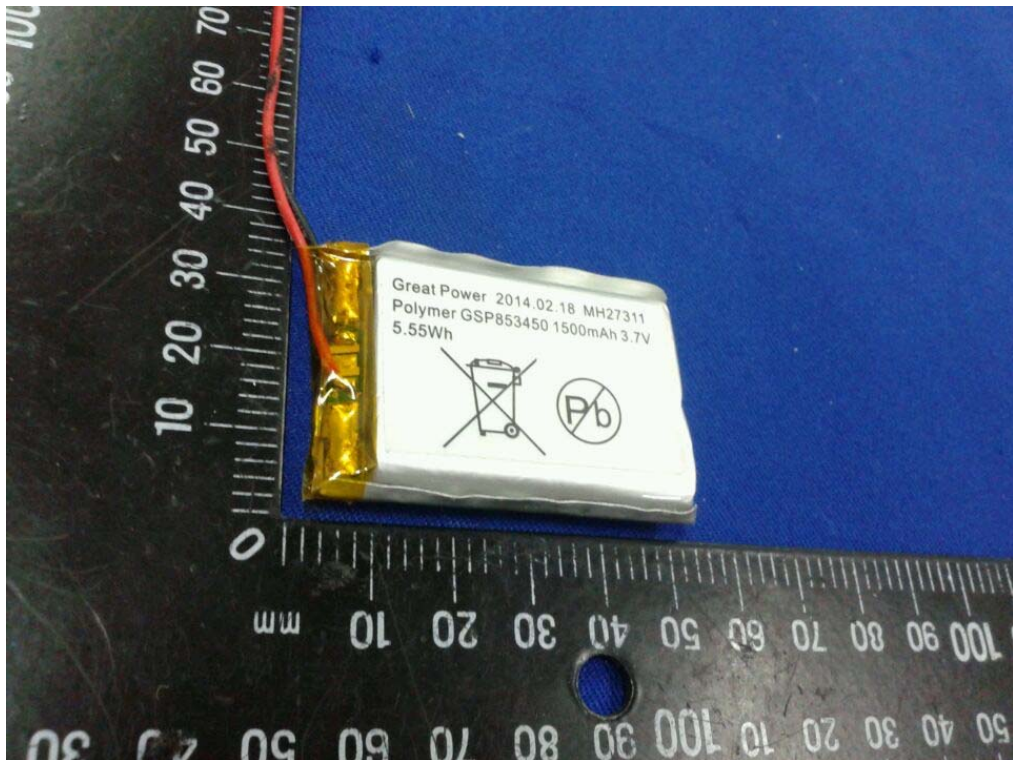

Internal Photos
M/N: CRASHER-BLK-BOX

Internal Photos
M/N: CRASHER-BLK-BOX

Internal Photos
M/N: CRASHER-BLK-BOX

Bluetooth
Antenna

Internal Photos
M/N: CRASHER-BLK-BOX

Adapter Photos