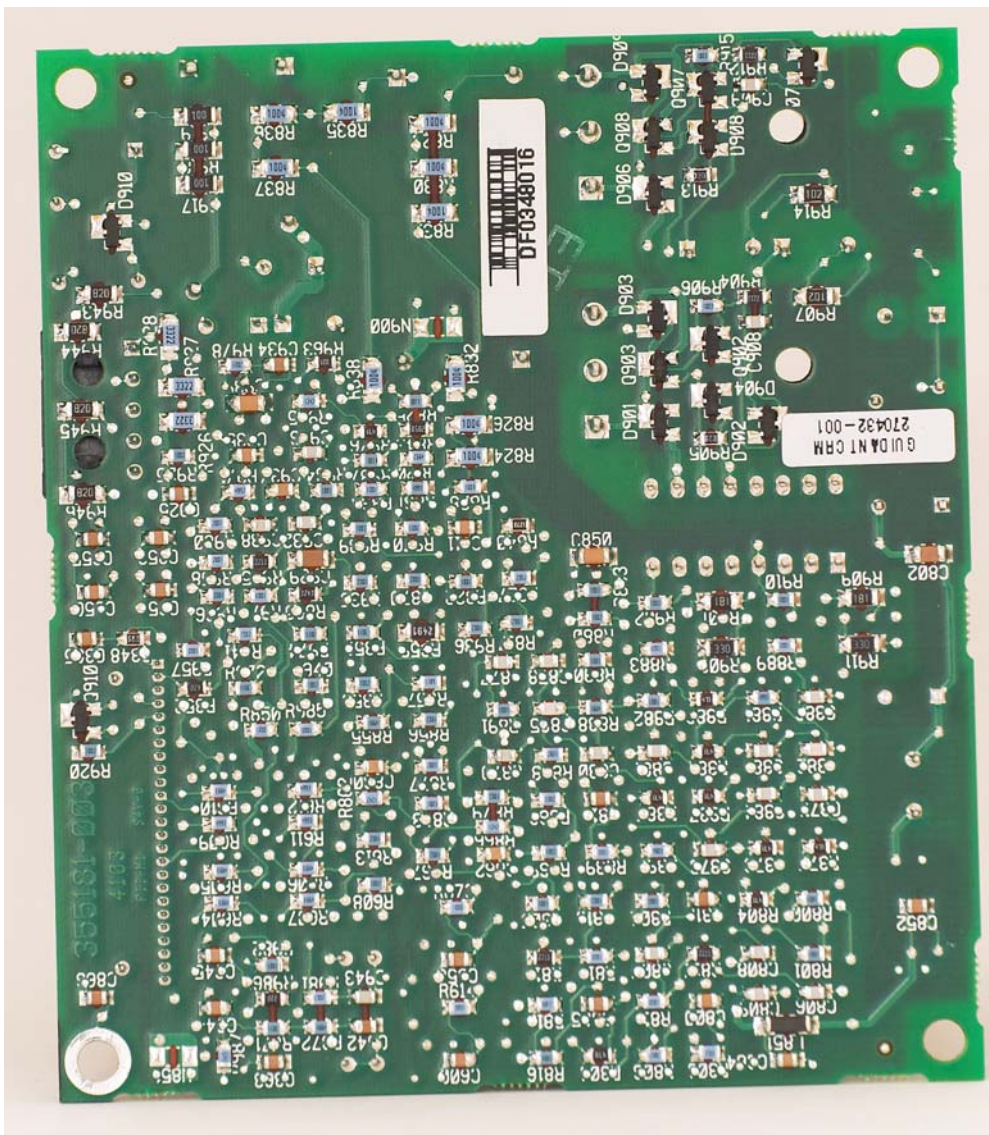

Zoom Latitude Programming System Model 3120

Routing of 1st Antenna

Antenna Connector
RF Cable

Routing of 2nd Antenna Cables

2nd Antenna

RF Cable

Internal Routing of Both RF Cables

RF Analog Board

RF Cables

Inductive Telemetry Board

Inductive Telemetry Cable

Zoom Latitude Programming System Model 3120 Pictures

Internal Pictures

RF Analog Board Front

RF Analog Board Front without Oscillator Covers

RF Analog Board Back

Inductive Telemetry Board Back