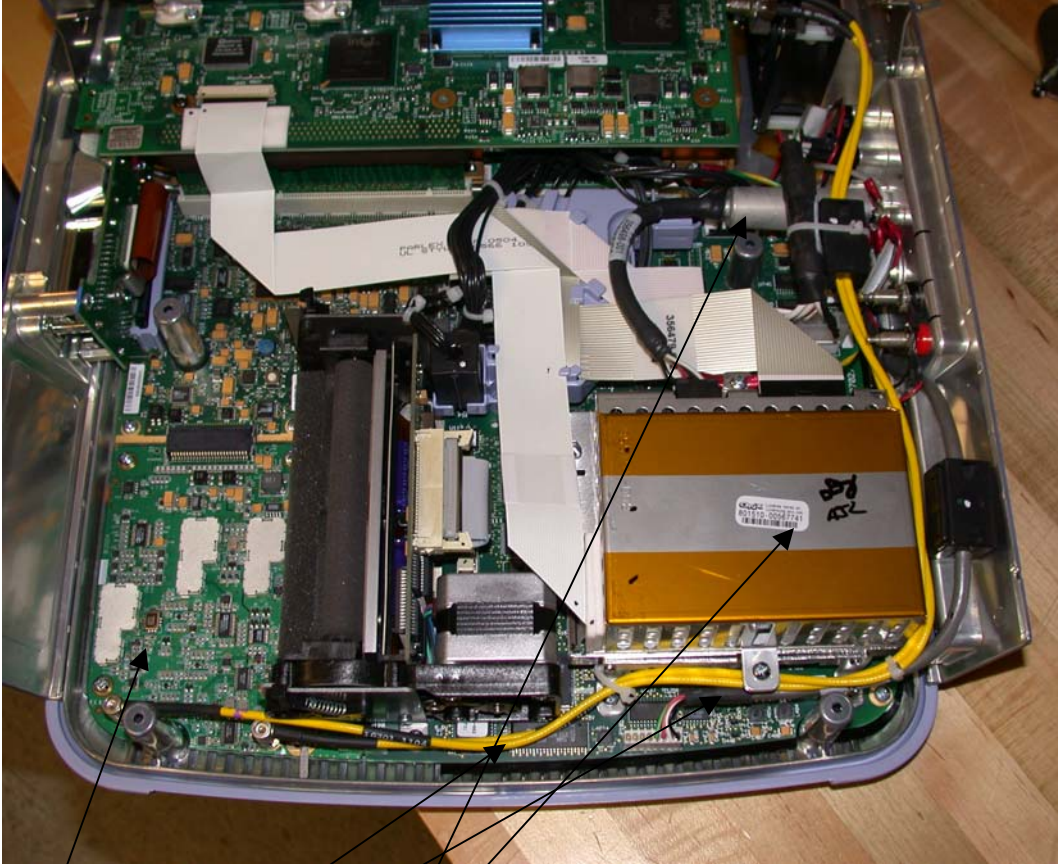

Zoom Latitude Programming System Model 3120

Routing of 1st Antenna

Antenna Connector
RF Cable

Routing of 2nd Antenna Cables

2nd Antenna

RF Cable

Internal Routing of Both RF Cables

RF Analog Board

RF Cables

Inductive Telemetry Board

Inductive Telemetry Cable

Zoom Latitude Programming System Model 3120 Pictures

Internal Pictures

RF Analog Board Front

RF Analog Board Front without Oscillator Covers

RF Analog Board Back

Inductive Telemetry Board Back