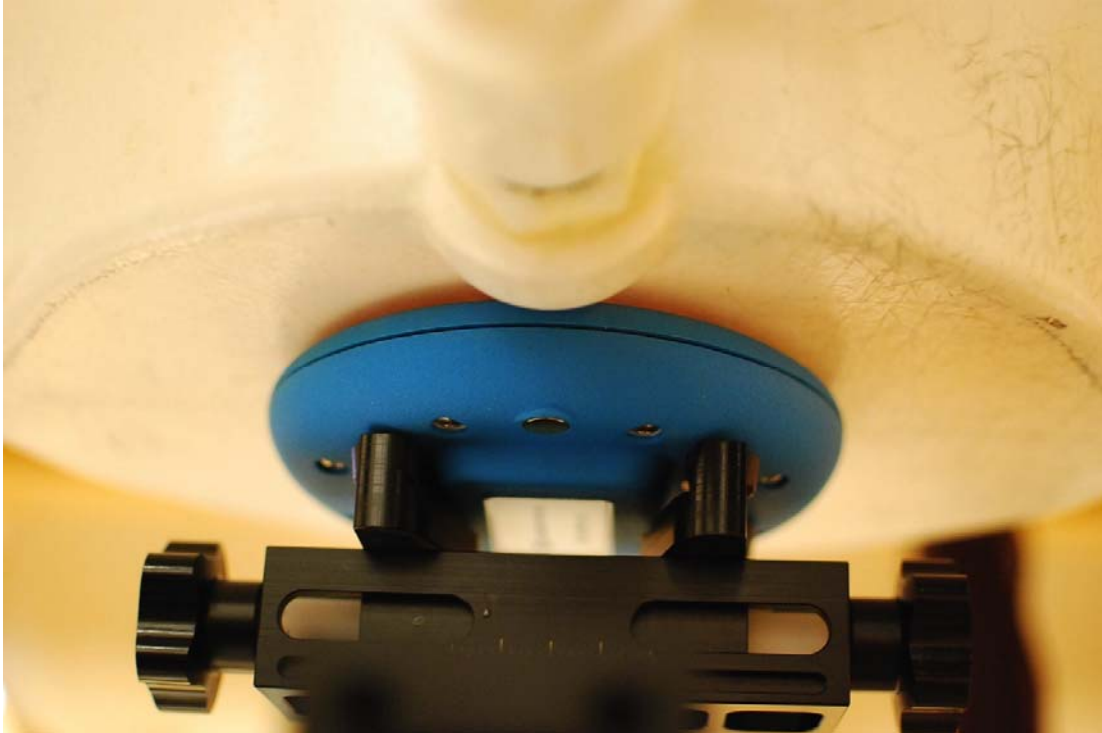

Figure 18-1
SAR Test Setup Photo 1: Top Edge

Figure 18-2
SAR Test Setup Photo 2: Top Edge

FCC ID: EROUFO-WPR-3ER		SAR COMPLIANCE REPORT	 Reviewed by: Quality Manager
Filename: 0Y1011301928.ERO	Test Dates: 11/30/10	EUT Type: 802.15 ZigBee Waterproof Remote Controller	Page 25 of 28

Figure 18-3
SAR Test Setup Photo 3: Back Side

Figure 18-4
SAR Test Setup Photo 4: Back Side

FCC ID: EROUFO-WPR-3ER		SAR COMPLIANCE REPORT	 Reviewed by: Quality Manager
Filename: 0Y1011301928.ERO	Test Dates: 11/30/10	EUT Type: 802.15 ZigBee Waterproof Remote Controller	Page 26 of 28

Figure 18-5
SAR Test Setup Photo 5: Back Tilt

Figure 18-6
SAR Test Setup Photo 6: Back Tilt

FCC ID: EROUFO-WPR-3ER		SAR COMPLIANCE REPORT	 Reviewed by: Quality Manager
Filename: 0Y1011301928.ERO	Test Dates: 11/30/10	EUT Type: 802.15 ZigBee Waterproof Remote Controller	Page 27 of 28

Figure 18-7
SAR Test Setup Photo 7: Front Side

Figure 18-8
SAR Test Setup Photo 8: Front Side

FCC ID: EROUFO-WPR-3ER		SAR COMPLIANCE REPORT	 Reviewed by: Quality Manager
Filename: 0Y1011301928.ERO	Test Dates: 11/30/10	EUT Type: 802.15 ZigBee Waterproof Remote Controller	Page 28 of 28