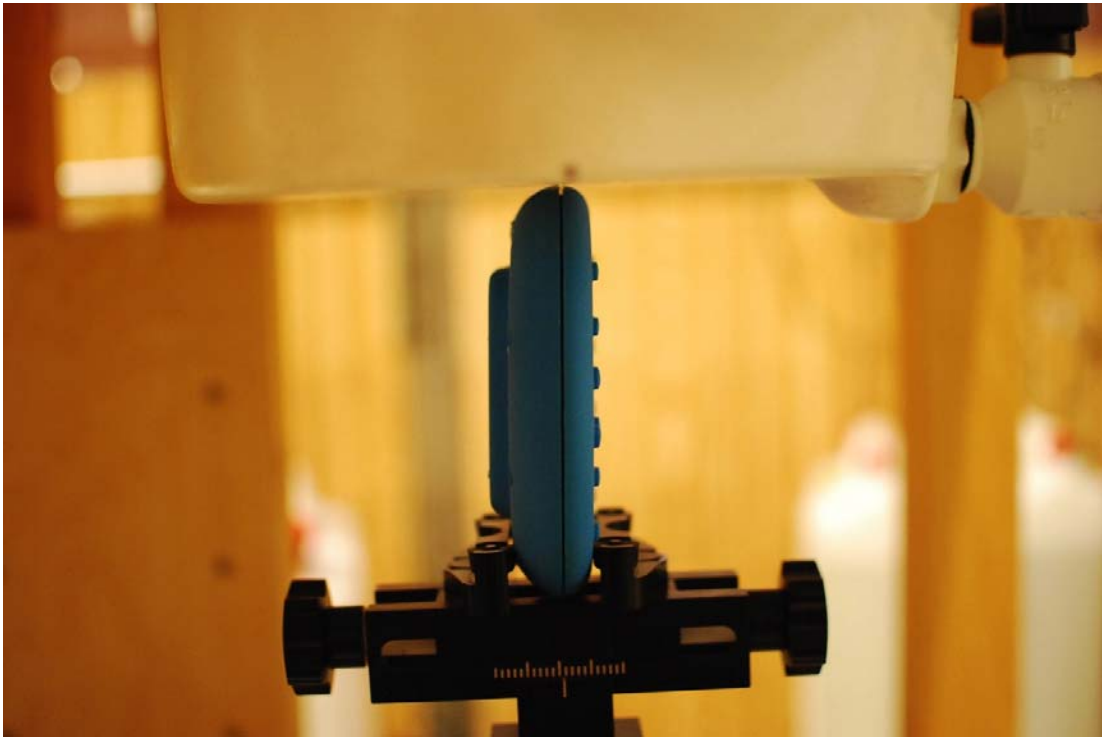

18 SAR TEST SETUP PHOTOGRAPHS

FCC ID: EROUFO-WPR-3ER		SAR COMPLIANCE REPORT		Reviewed by: Quality Manager
Filename: 0Y1011301928.ERO	Test Dates: 11/30/10	EUT Type: 802.15 ZigBee Waterproof Remote Controller	Page 24 of 28	

Figure 18-1
SAR Test Setup Photo 1: Top Edge

Figure 18-2
SAR Test Setup Photo 2: Top Edge

FCC ID: EROUFO-WPR-3ER		SAR COMPLIANCE REPORT	 Reviewed by: Quality Manager
Filename: 0Y1011301928.ERO	Test Dates: 11/30/10	EUT Type: 802.15 ZigBee Waterproof Remote Controller	Page 25 of 28

Figure 18-3
SAR Test Setup Photo 3: Back Side

Figure 18-4
SAR Test Setup Photo 4: Back Side

FCC ID: EROUFO-WPR-3ER		SAR COMPLIANCE REPORT	 Reviewed by: Quality Manager
Filename: 0Y1011301928.ERO	Test Dates: 11/30/10	EUT Type: 802.15 ZigBee Waterproof Remote Controller	Page 26 of 28

Figure 18-5
SAR Test Setup Photo 5: Back Tilt

Figure 18-6
SAR Test Setup Photo 6: Back Tilt

FCC ID: EROUFO-WPR-3ER		SAR COMPLIANCE REPORT	 Reviewed by: Quality Manager
Filename: 0Y1011301928.ERO	Test Dates: 11/30/10	EUT Type: 802.15 ZigBee Waterproof Remote Controller	Page 27 of 28