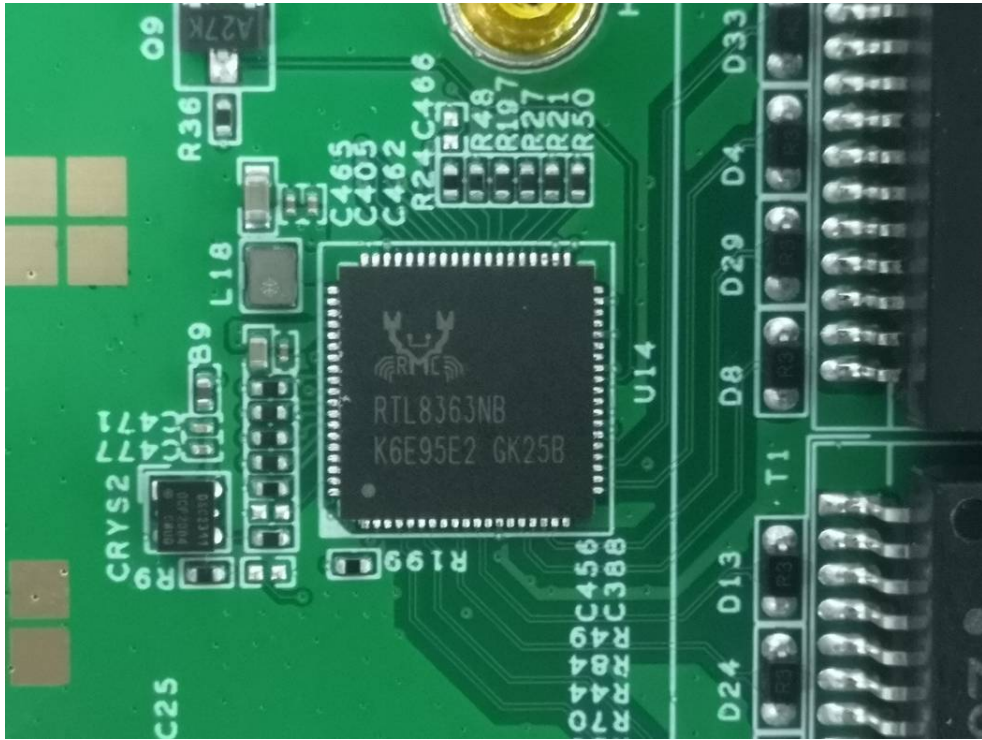

## EXHIBIT C - EUT INTERNAL PHOTOGRAPHS

Test Combination Mode 1: M202029002(SKU: UC-P8-T-C-HS)

Test Combination Mode 2: M202029002(SKU: UC-P8-T-HS)

Wifi antenna