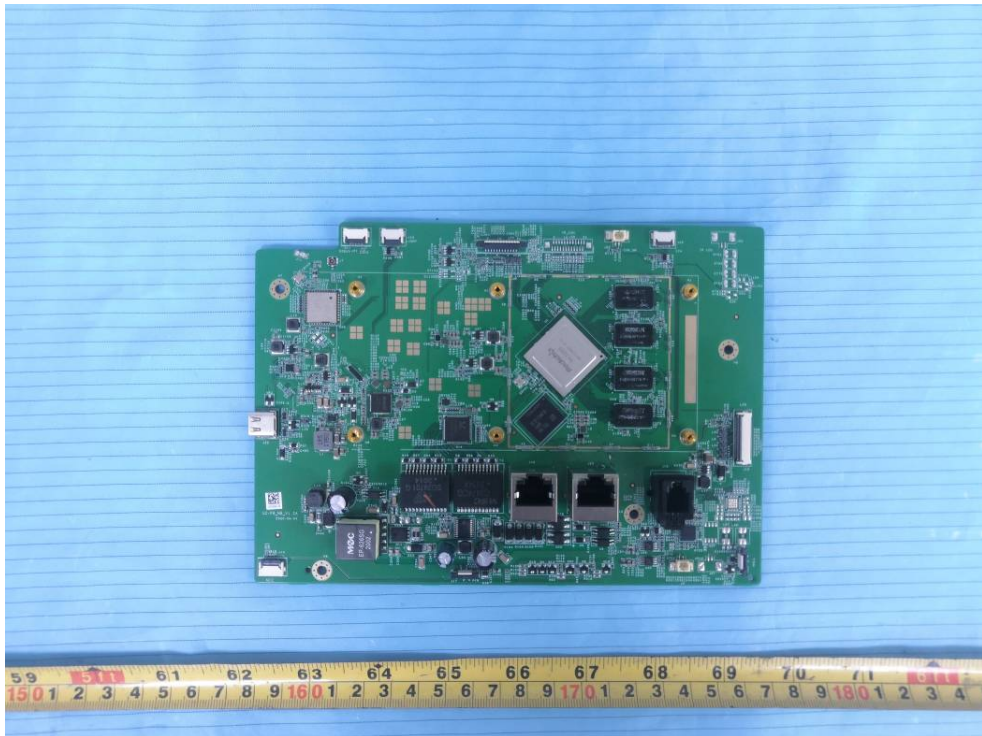

## EXHIBIT C - EUT INTERNAL PHOTOGRAPHS

Test Combination Mode 1: M202029002(SKU: UC-P8-T-C-HS)

Test Combination Mode 2: M202029002(SKU: UC-P8-T-HS)

Wifi antenna