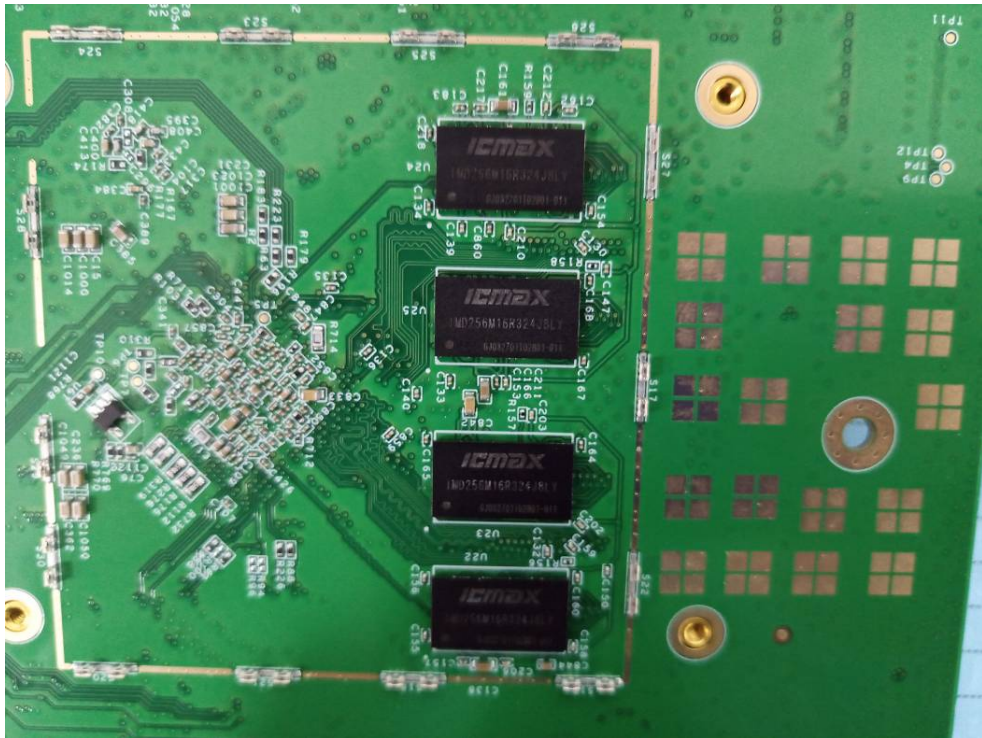

## EXHIBIT C - EUT INTERNAL PHOTOGRAPHS

Test Combination Mode 1: M202029002(SKU: UC-P8-T-C-HS)

Test Combination Mode 2: M202029002(SKU: UC-P8-T-HS)

Wifi antenna