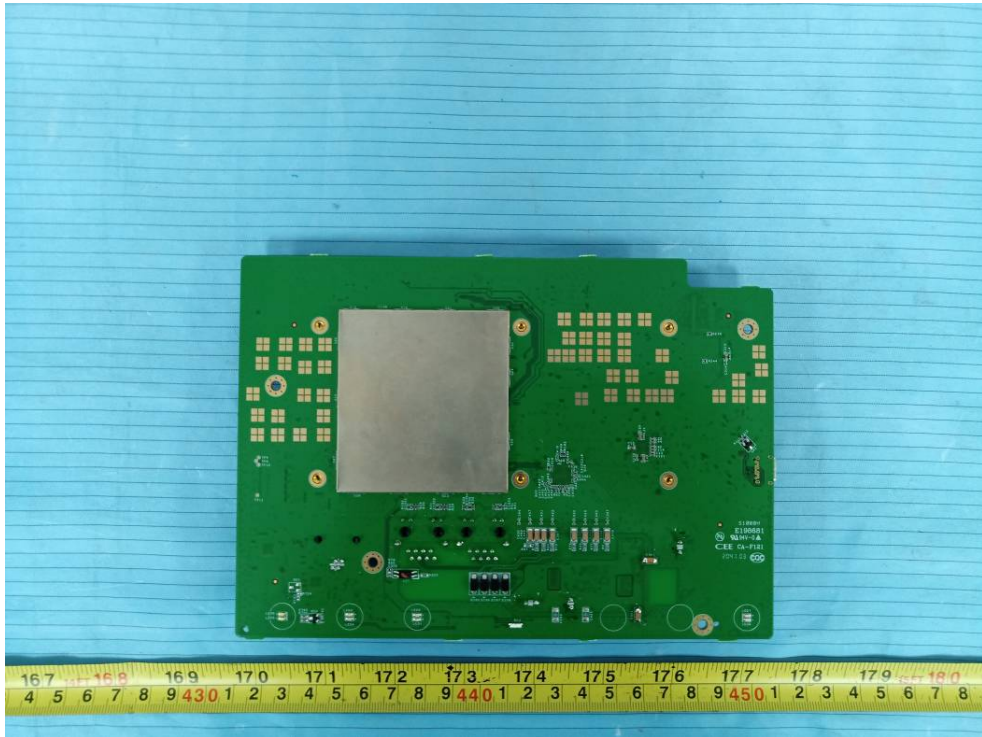

## EXHIBIT C - EUT INTERNAL PHOTOGRAPHS

Test Combination Mode 1: M202029002(SKU: UC-P8-T-C-HS)

Test Combination Mode 2: M202029002(SKU: UC-P8-T-HS)

Wifi antenna