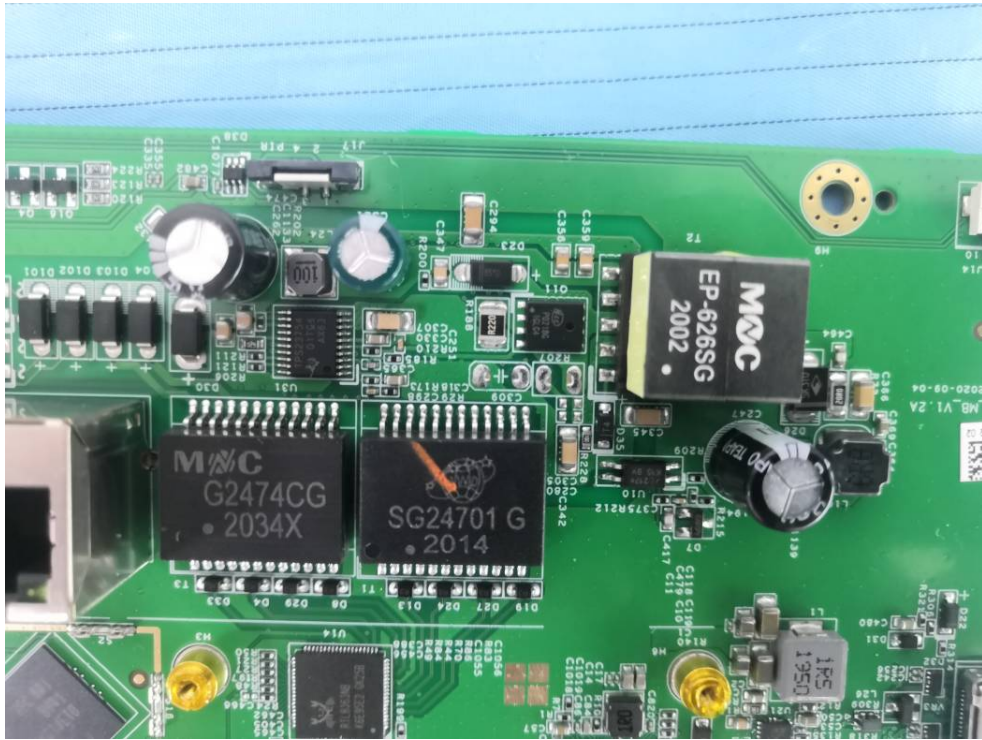

## EXHIBIT C - EUT INTERNAL PHOTOGRAPHS

Test Combination Mode 1: M202029002(SKU: UC-P8-T-C-HS)

Test Combination Mode 2: M202029002(SKU: UC-P8-T-HS)

Wifi antenna