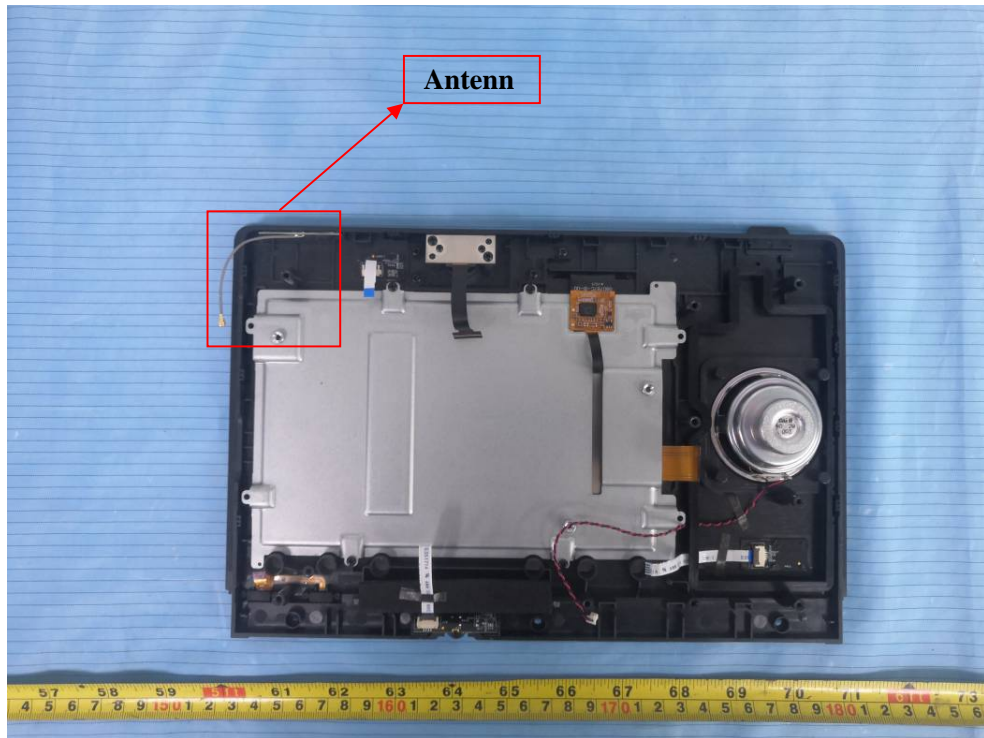

## EXHIBIT C - EUT INTERNAL PHOTOGRAPHS

Test Combination Mode 1: M202029002(SKU: UC-P8-T-C-HS)

Test Combination Mode 2: M202029002(SKU: UC-P8-T-HS)

Wifi antenna