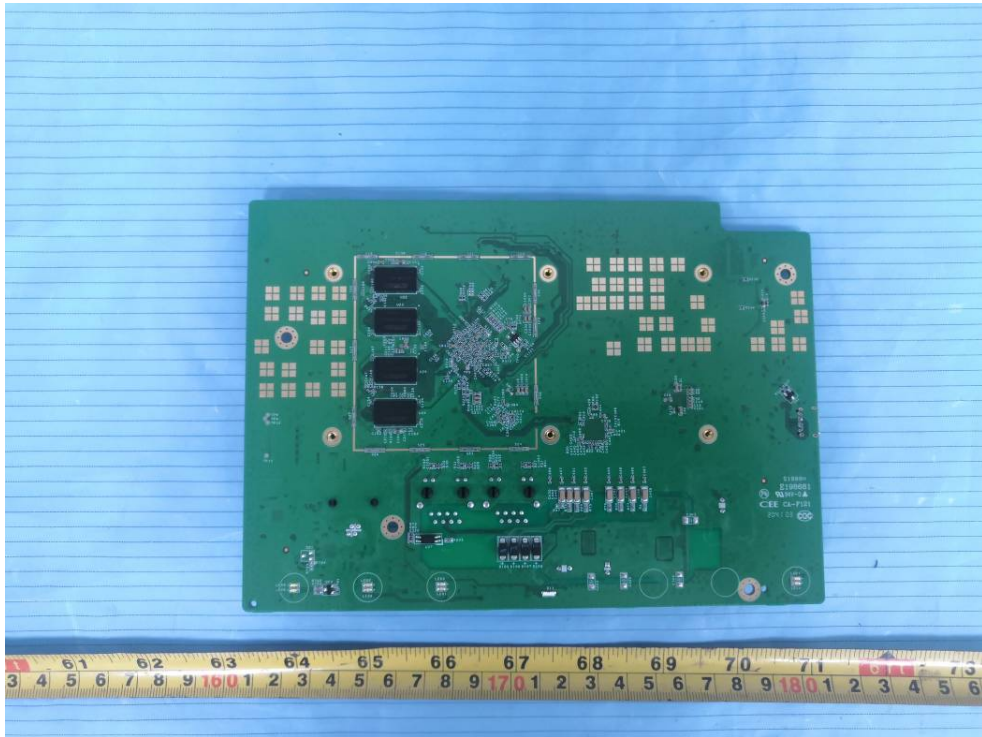

## EXHIBIT C - EUT INTERNAL PHOTOGRAPHS

Test Combination Mode 1: M202029002(SKU: UC-P8-T-C-HS)

Test Combination Mode 2: M202029002(SKU: UC-P8-T-HS)

Wifi antenna