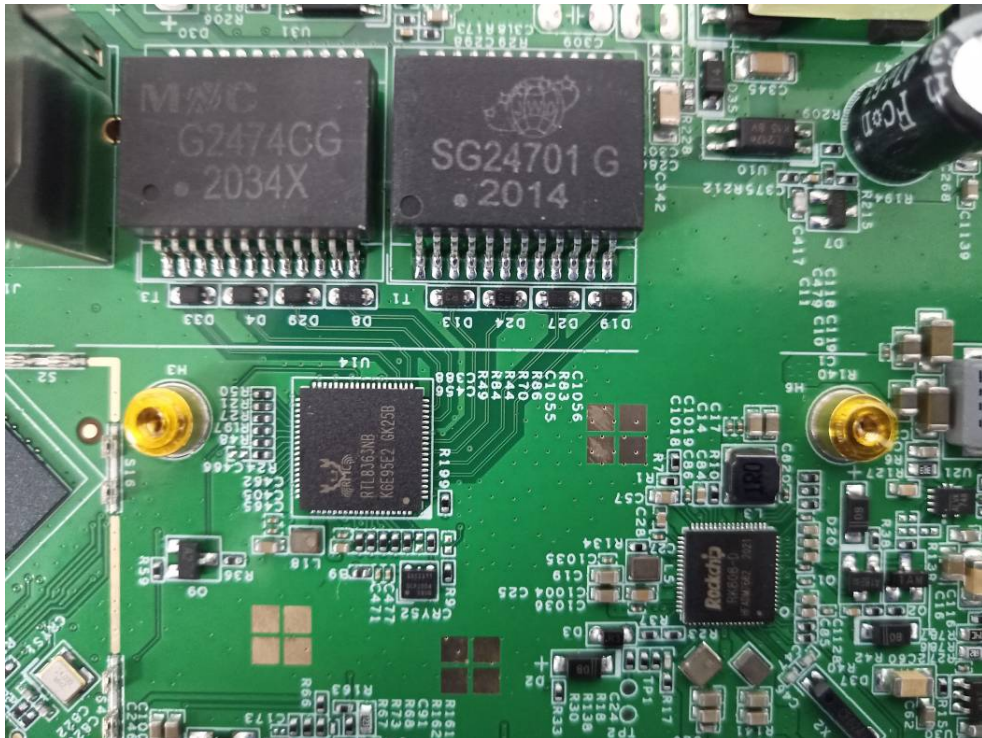

## EXHIBIT C - EUT INTERNAL PHOTOGRAPHS

Test Combination Mode 1: M202029002(SKU: UC-P8-T-C-HS)

Test Combination Mode 2: M202029002(SKU: UC-P8-T-HS)

Wifi antenna