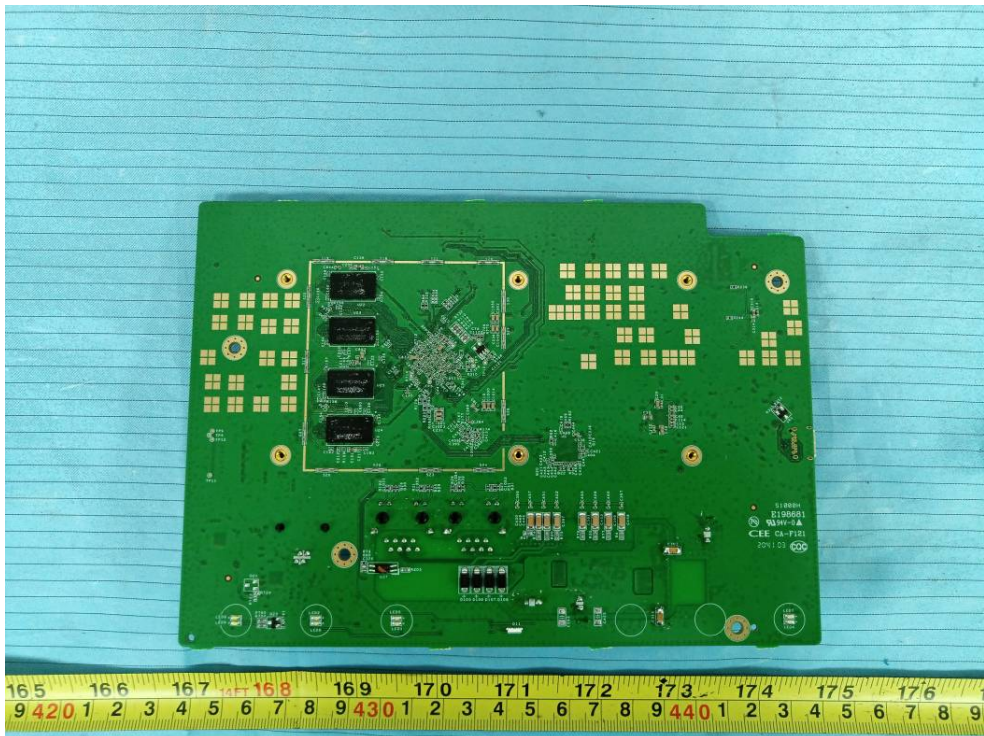

## EXHIBIT C - EUT INTERNAL PHOTOGRAPHS

Test Combination Mode 1: M202029002(SKU: UC-P8-T-C-HS)

Test Combination Mode 2: M202029002(SKU: UC-P8-T-HS)

Wifi antenna