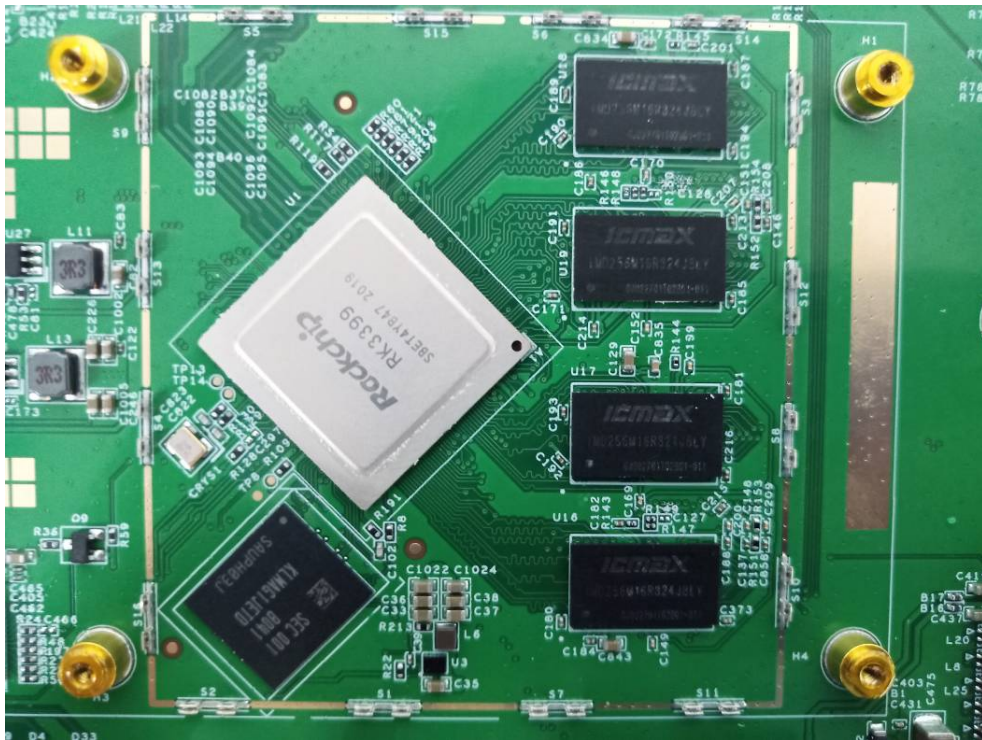

## EXHIBIT C - EUT INTERNAL PHOTOGRAPHS

Test Combination Mode 1: M202029002(SKU: UC-P8-T-C-HS)

Test Combination Mode 2: M202029002(SKU: UC-P8-T-HS)

Wifi antenna