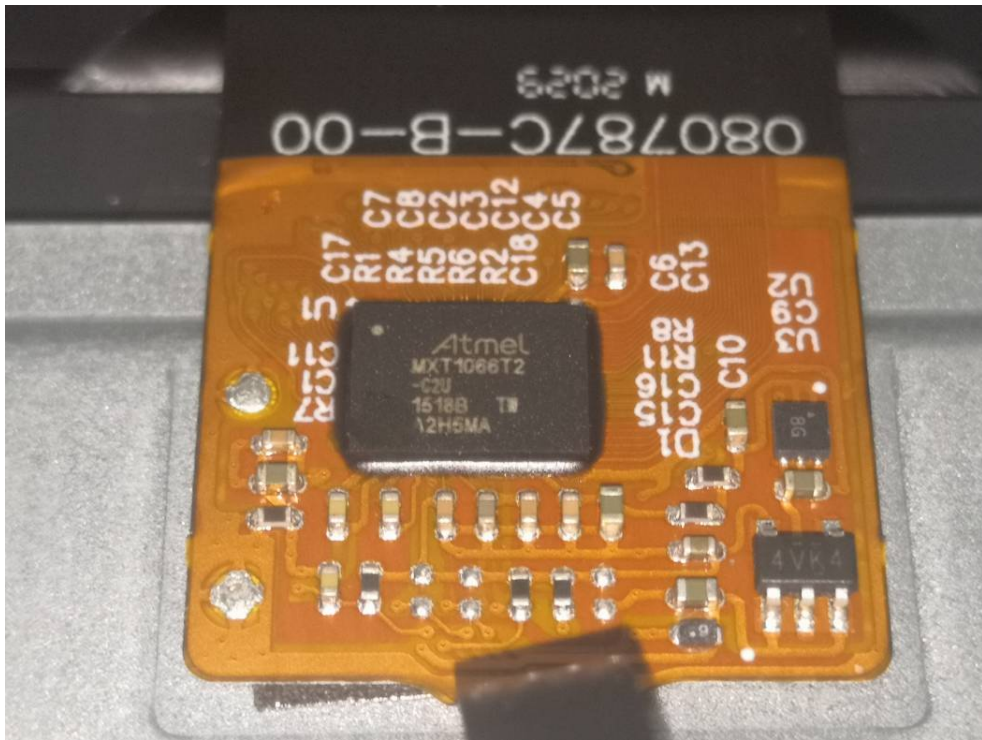

## EXHIBIT C - EUT INTERNAL PHOTOGRAPHS

Test Combination Mode 1: M202029002(SKU: UC-P8-T-C-HS)

Test Combination Mode 2: M202029002(SKU: UC-P8-T-HS)

Wifi antenna