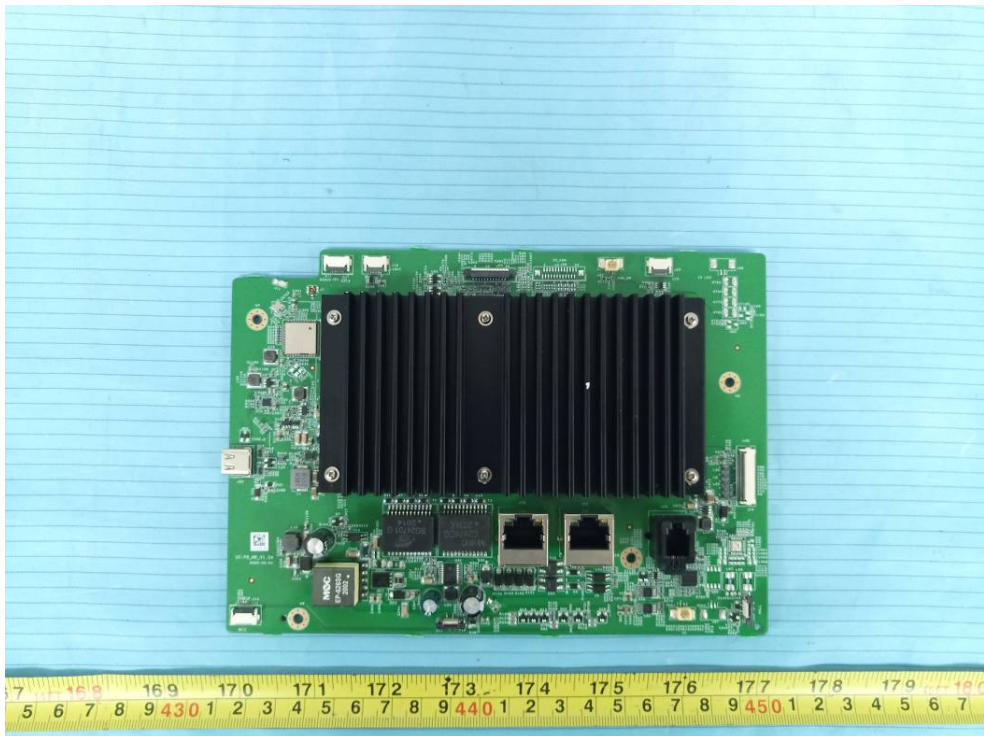

## EXHIBIT C - EUT INTERNAL PHOTOGRAPHS

Test Combination Mode 1: M202029002(SKU: UC-P8-T-C-HS)

Test Combination Mode 2: M202029002(SKU: UC-P8-T-HS)

Wifi antenna