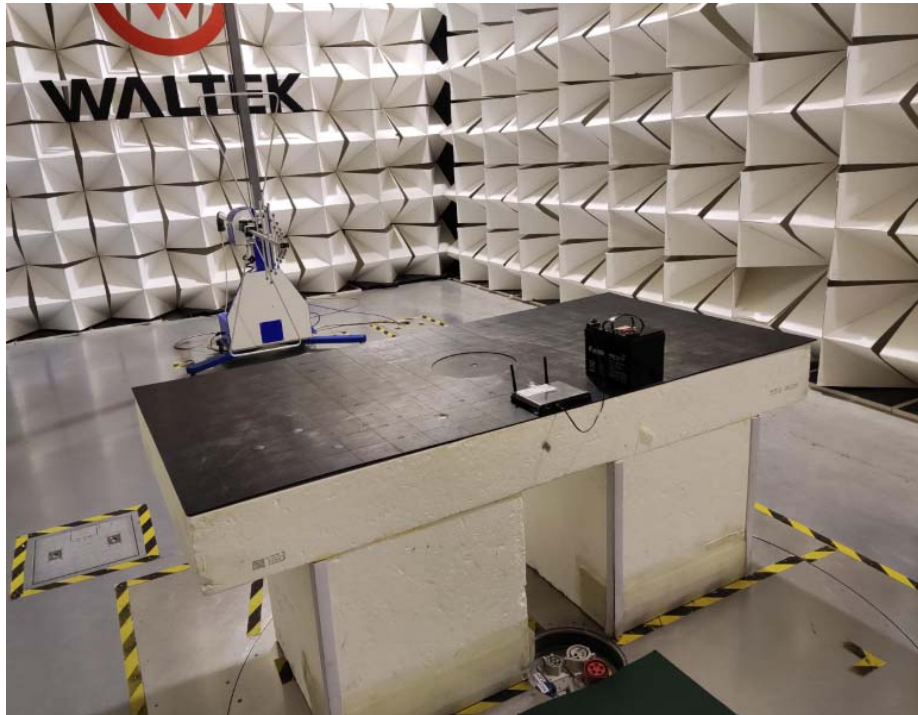

### Photographs –Constructional Details

WiFi/BT/BLE Setup photo Model M202138002 FCC ID: EROUC-ENGINE-A

### Photograph - Spurious Emissions Radiated Test Setup

For 30MHz-1000MHz Test Site 2#

For Above 1GHz Test Site 1#