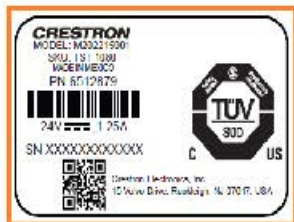

Bottom of EUT

Label location

IC: 5683C-M20215001

FCC ID: EROM20215001

The label will be etched and readily visible permanently.