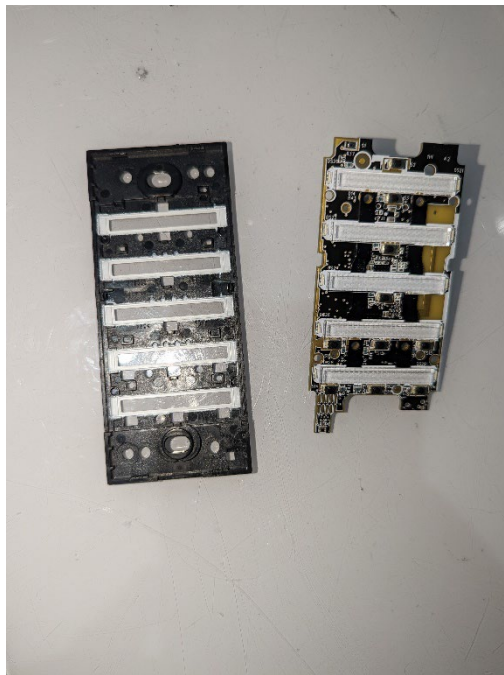

CWD7969 Radio Board in HZ2-DIMUEX Dimmer Internal Photos

External Photograph Front of Device

Internal Photograph with coverplate removed

Internal Photograph of top of radio board

Internal Photograph of Bottom of radio board shield removed

Internal Photo of bottom of radio board with the shield