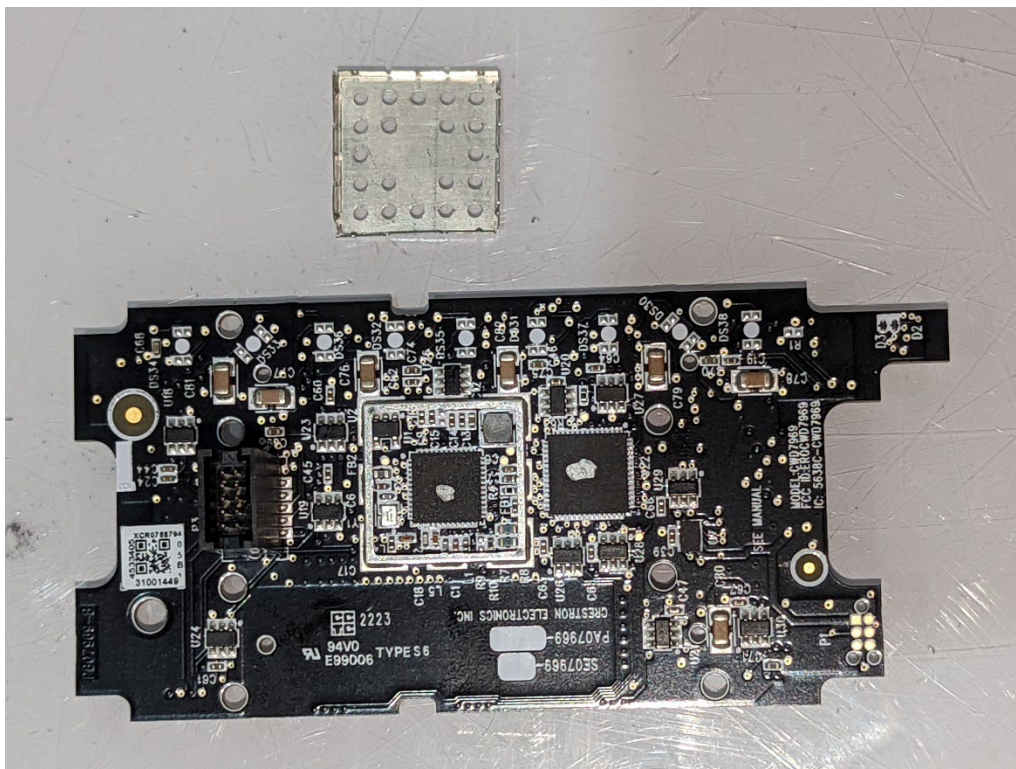

CWD7969 Radio Board in HZ2-DIMUEX Dimmer Internal Photos

External Photograph Front of Device

Internal Photograph with coverplate removed

Internal Photograph of top of radio board

Internal Photograph of Bottom of radio board shield removed

Internal Photo of bottom of radio board with the shield