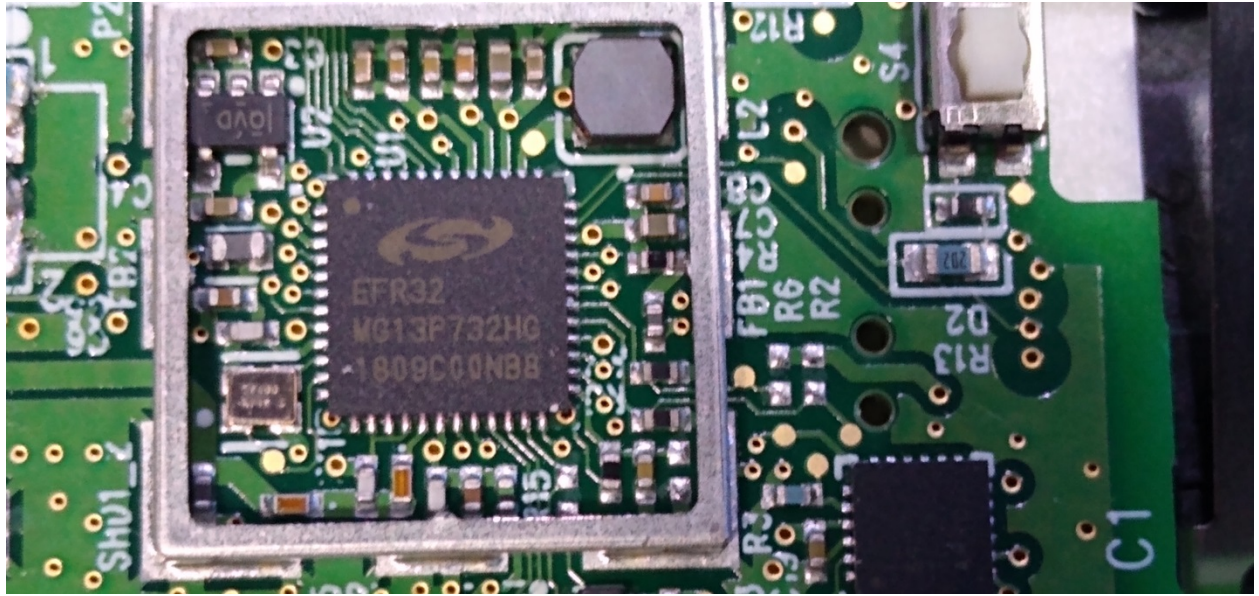

CRESTRON ELECTRONICS INC.

FCC ID: EROCWD7807

IC: 5683C-CWD7807

INTERNAL PHOTOS

ANTENNA

FRONT VIEW WITH SHIELD

FRONT VIEW WITHOUT SHIELD

CLOSE UP UNDER SHIELD

SHIELD REMOVED

REAR VIEW

REAR VIEW WITH POWER ADAPTER BOARD CONNECTED