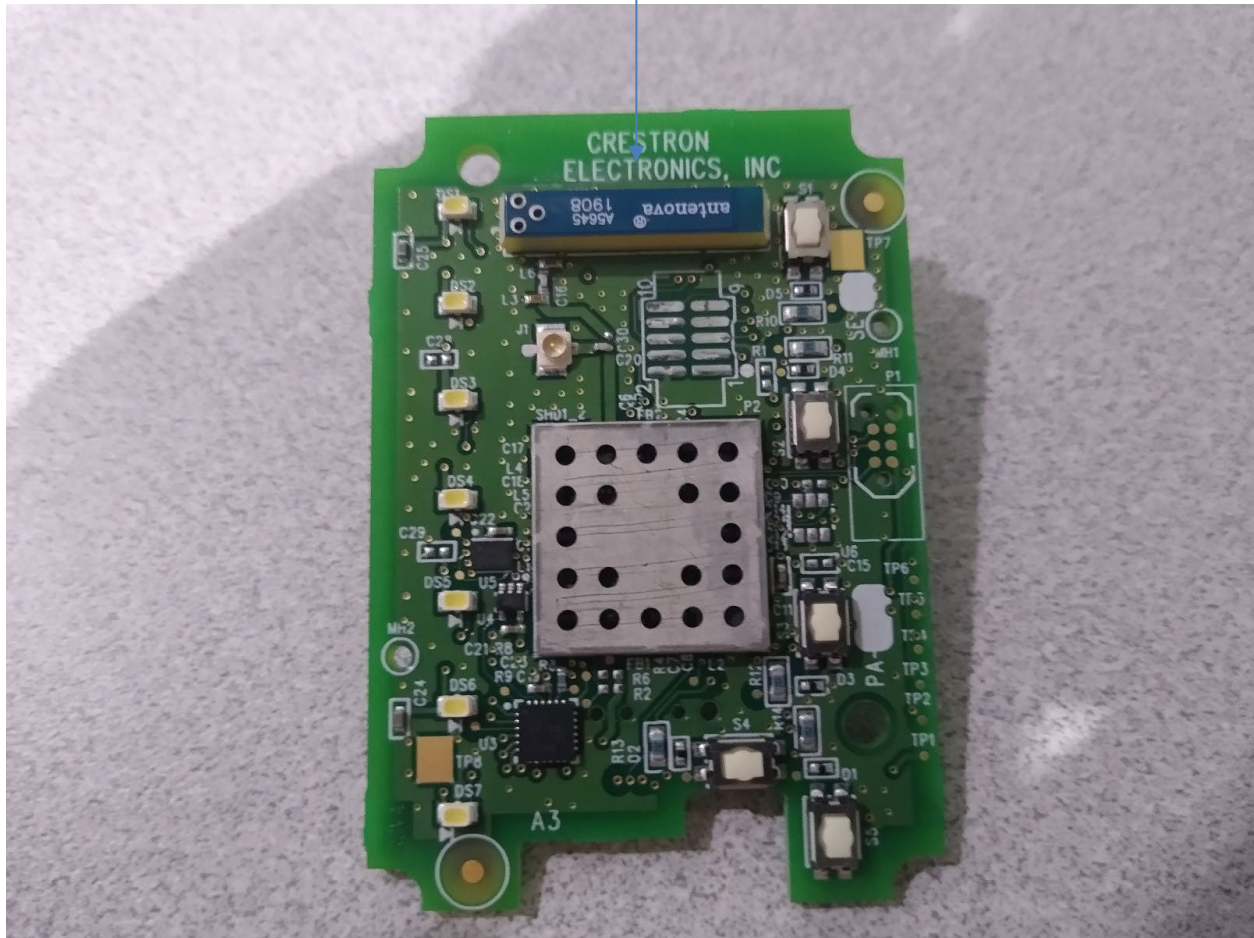

CRESTRON ELECTRONICS INC.

FCC ID: EROCWD7807

IC: 5683C-CWD7807

INTERNAL PHOTOS

ANTENNA

FRONT VIEW WITH SHIELD

FRONT VIEW WITHOUT SHIELD

CLOSE UP UNDER SHIELD

SHIELD REMOVED

REAR VIEW

REAR VIEW WITH POWER ADAPTER BOARD CONNECTED