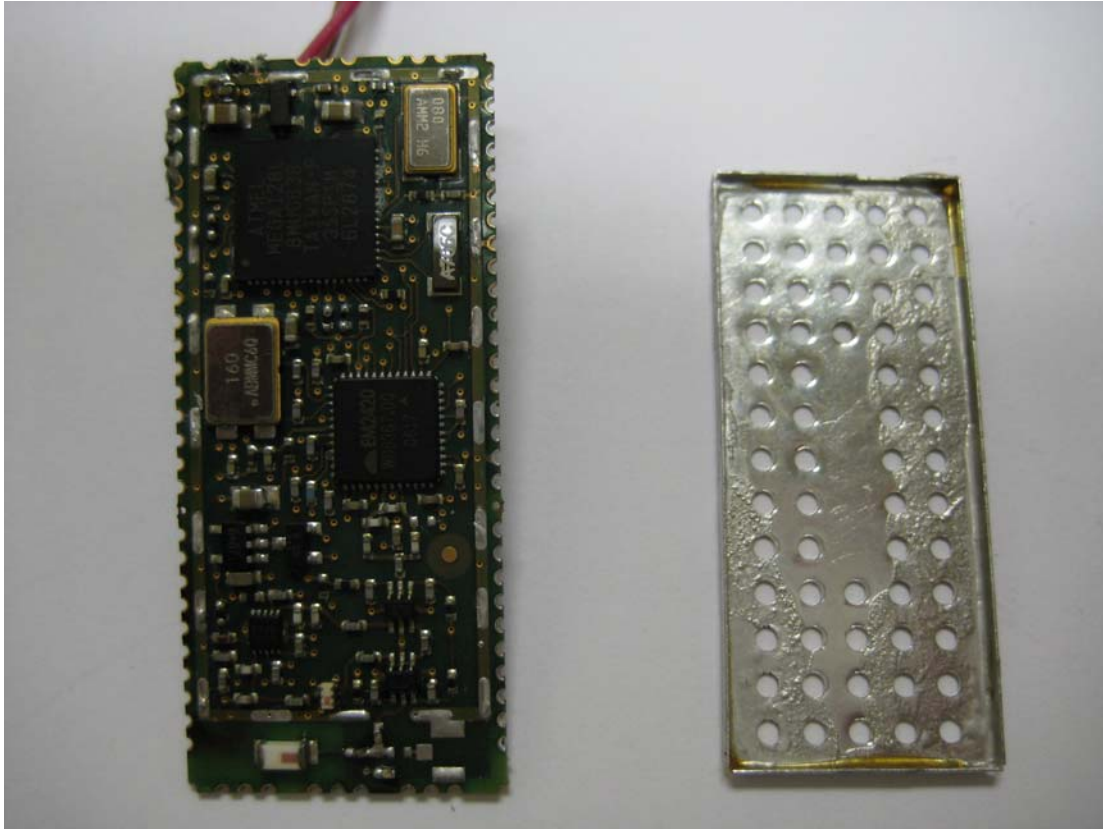

INTERNAL PHOTOS

COMPANY NAME:	Crestron Electronics, Inc.
PRODUCT NAME:	2.4 GHz RF Module
MODEL NUMBER(S):	CWD1016
FCC ID #:	EROCWD1016
IC #:	5683A-CWD1016

Open for Inspection

INTERNAL PHOTOS

COMPANY NAME:	Crestron Electronics, Inc.
PRODUCT NAME:	2.4 GHz RF Module
MODEL NUMBER(S):	CWD1016
FCC ID #:	EROCWD1016
IC #:	5683A-CWD1016

View #1 Close Up of RF Section

View #2 Close Up of RF Section