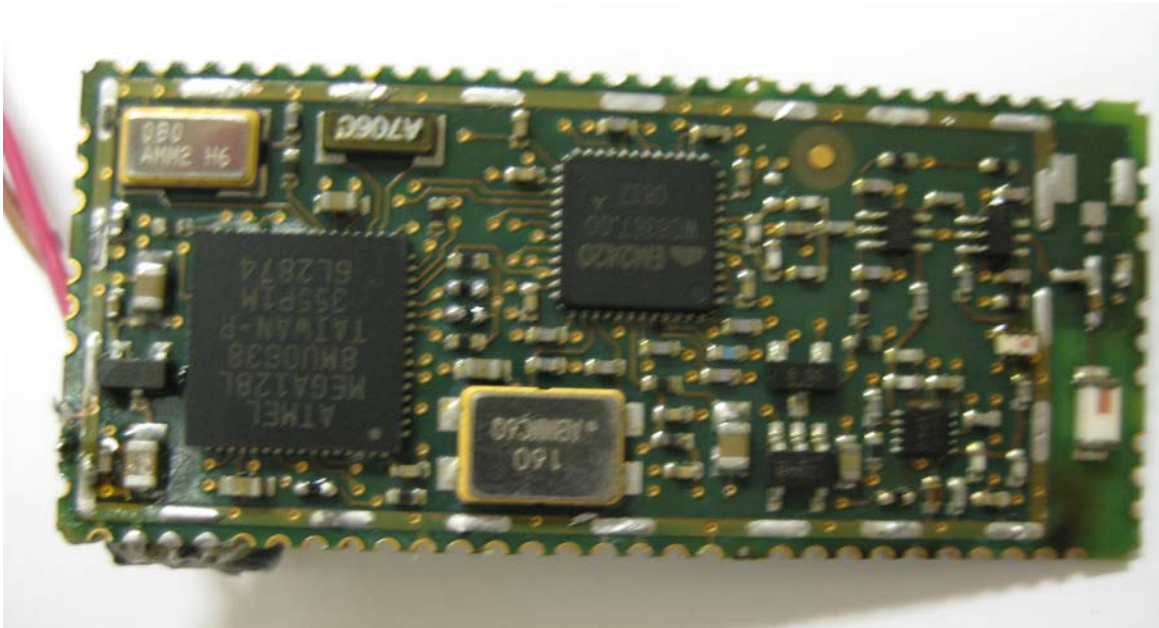

INTERNAL PHOTOS

COMPANY NAME:	Crestron Electronics, Inc.
PRODUCT NAME:	2.4 GHz RF Module
MODEL NUMBER(S):	CWD1016
FCC ID #:	EROCWD1016
IC #:	5683A-CWD1016

Open for Inspection

INTERNAL PHOTOS

COMPANY NAME:	Crestron Electronics, Inc.
PRODUCT NAME:	2.4 GHz RF Module
MODEL NUMBER(S):	CWD1016
FCC ID #:	EROCWD1016
IC #:	5683A-CWD1016

View #1 Close Up of RF Section

View #2 Close Up of RF Section