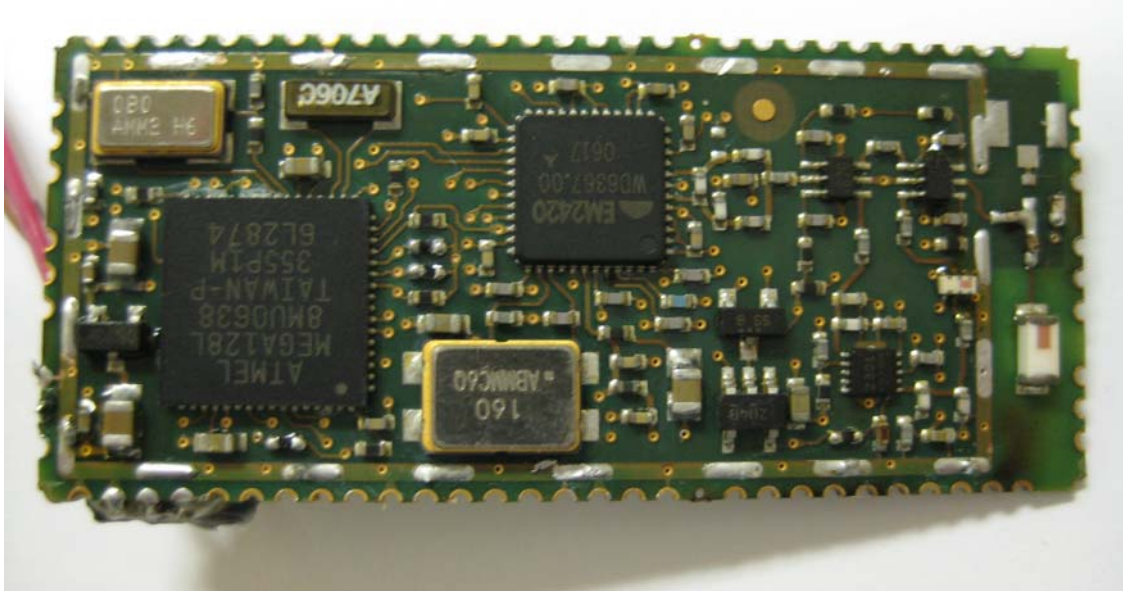

INTERNAL PHOTOS

COMPANY NAME:	Crestron Electronics, Inc.
PRODUCT NAME:	2.4 GHz RF Module
MODEL NUMBER(S):	CWD1016
FCC ID #:	EROCWD1016
IC #:	5683A-CWD1016

Open for Inspection

INTERNAL PHOTOS

COMPANY NAME:	Crestron Electronics, Inc.
PRODUCT NAME:	2.4 GHz RF Module
MODEL NUMBER(S):	CWD1016
FCC ID #:	EROCWD1016
IC #:	5683A-CWD1016

View #1 Close Up of RF Section

View #2 Close Up of RF Section