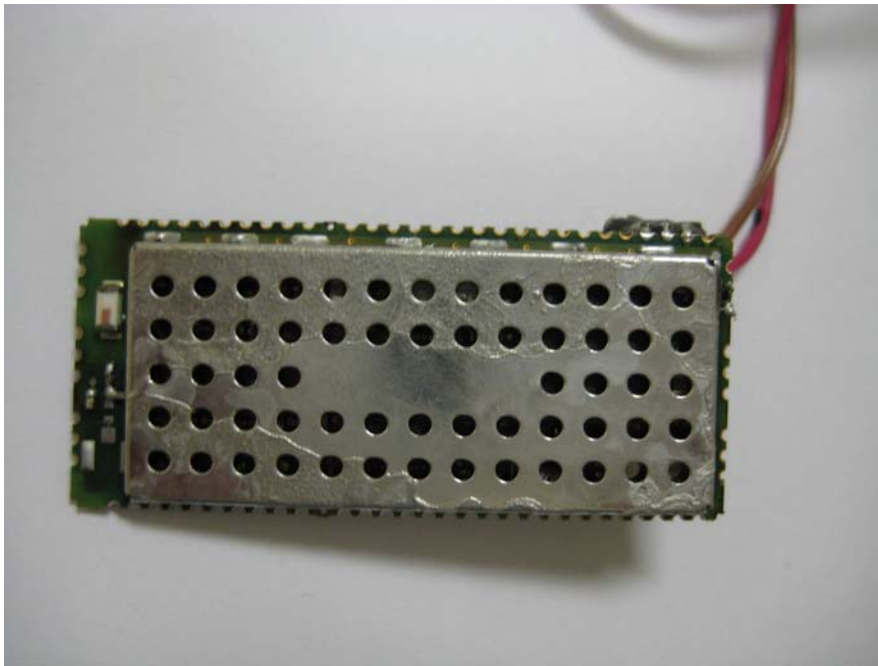

EXTERNAL PHOTOS

COMPANY NAME:	Crestron Electronics, Inc.
PRODUCT NAME:	2.4 GHz RF Module
MODEL NUMBER(S):	CWD1016
FCC ID #:	EROCWD1016
IC #:	5683A-CWD1016

View #1 Shielded

View #2 Shielded

EXTERNAL PHOTOS

COMPANY NAME:	Crestron Electronics, Inc.
PRODUCT NAME:	2.4 GHz RF Module
MODEL NUMBER(S):	CWD1016
FCC ID #:	EROCWD1016
IC #:	5683A-CWD1016

View #1 Close Up

View #2 Close Up

EXTERNAL PHOTOS

COMPANY NAME:	Crestron Electronics, Inc.
PRODUCT NAME:	2.4 GHz RF Module
MODEL NUMBER(S):	CWD1016
FCC ID #:	EROCWD1016
IC #:	5683A-CWD1016

View #1 Close Up of FCC ID Label

View #2 Close Up of FCC ID Label

EXTERNAL PHOTOS

COMPANY NAME:	Crestron Electronics, Inc.
PRODUCT NAME:	2.4 GHz RF Module
MODEL NUMBER(S):	CWD1016
FCC ID #:	EROCWD1016
IC #:	5683A-CWD1016

View #1 Backside of Board

View #2 Backside of Board

EXTERNAL PHOTOS

COMPANY NAME:	Crestron Electronics, Inc.
PRODUCT NAME:	2.4 GHz RF Module
MODEL NUMBER(S):	CWD1016
FCC ID #:	EROCWD1016
IC #:	5683A-CWD1016