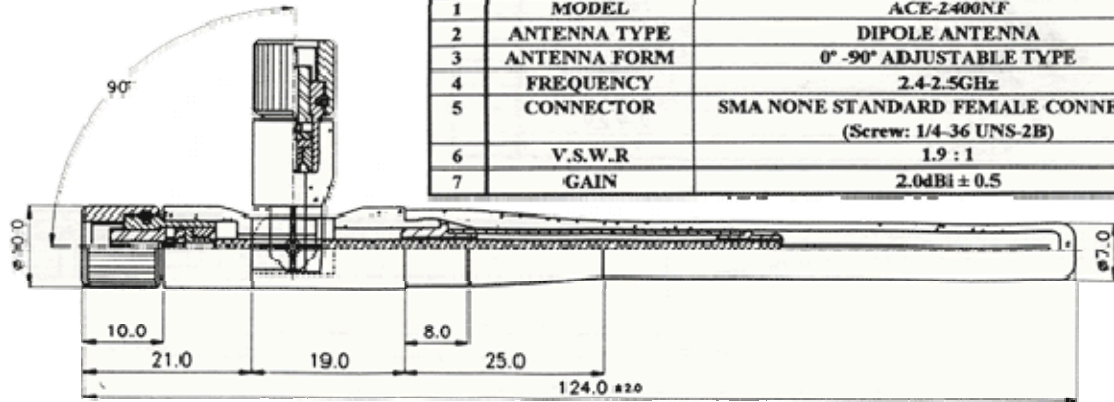

PORTABLE ANTENNA

ACE-2400NF

No	ITEM	SPECIFICATION
1	MODEL	ACE-2400NF
2	ANTENNA TYPE	DIPOLE ANTENNA
3	ANTENNA FORM	0° -90° ADJUSTABLE TYPE
4	FREQUENCY	2.4-2.5GHz
5	CONNECTOR	SMA NONE STANDARD FEMALE CONNECTOR (Screw: 1/4-36 UNS-2B)
6	V.S.W.R	1.9 : 1
7	GAIN	2.0dBi ± 0.5