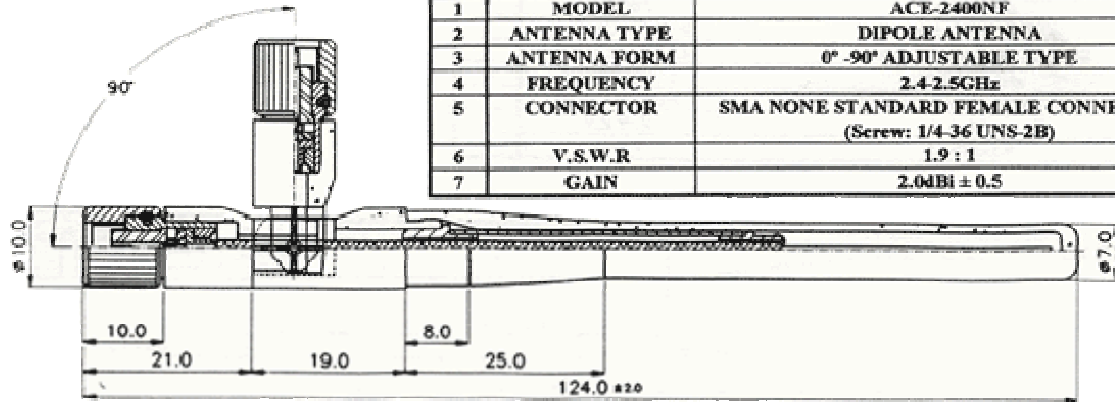

PORTABLE ANTENNA

ACE-2400NF

No	ITEM	SPECIFICATION
1	MODEL	ACE-2400NF
2	ANTENNA TYPE	DIPOLE ANTENNA
3	ANTENNA FORM	0° -90° ADJUSTABLE TYPE
4	FREQUENCY	2.4-2.5GHz
5	CONNECTOR	SMA NONE STANDARD FEMALE CONNECTOR (Screw: 1/4-36 UNS-2B)
6	V.S.W.R	1.9 : 1
7	GAIN	2.0dBi ± 0.5