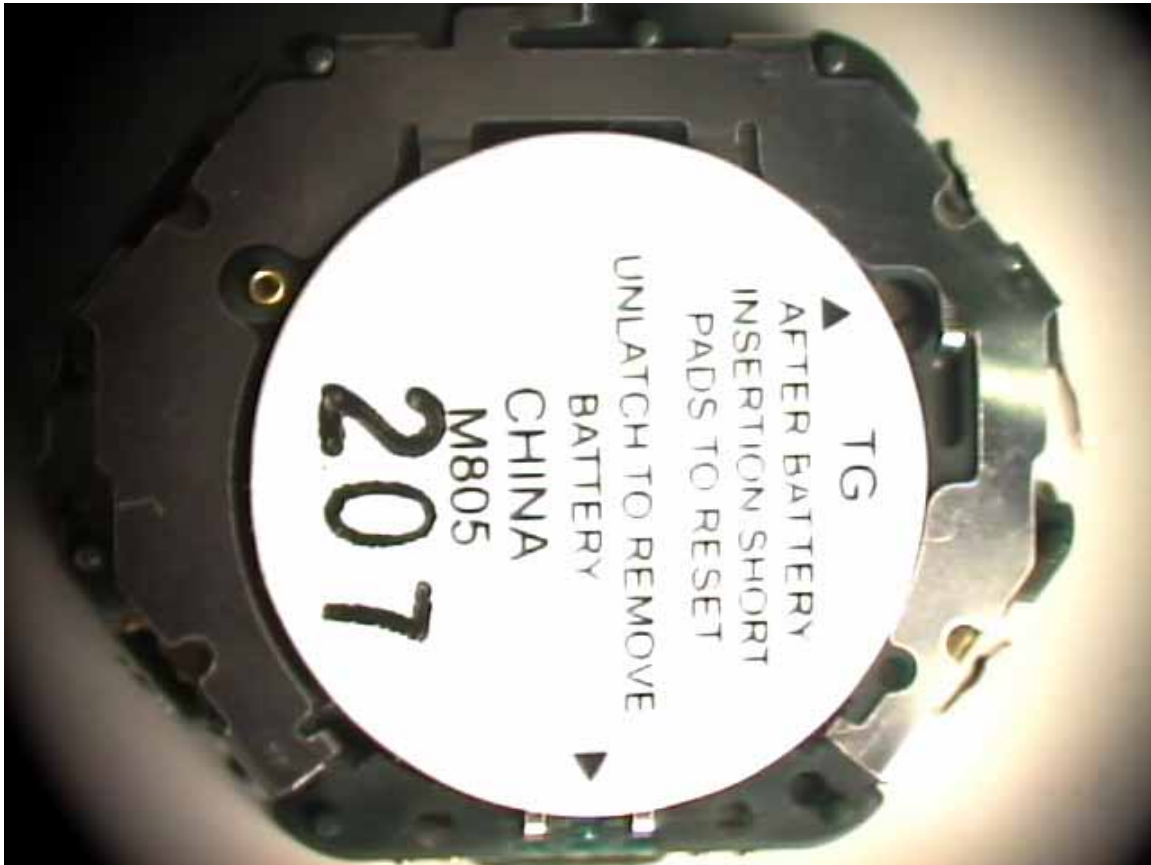

Timex M805 i-Control Watch Internal Photographs

Internal module with battery installed

Internal module with battery removed

PCB (battery side)

PCB (display side)

Antenna (over LCD frame)

LCD frame (with antenna removed)