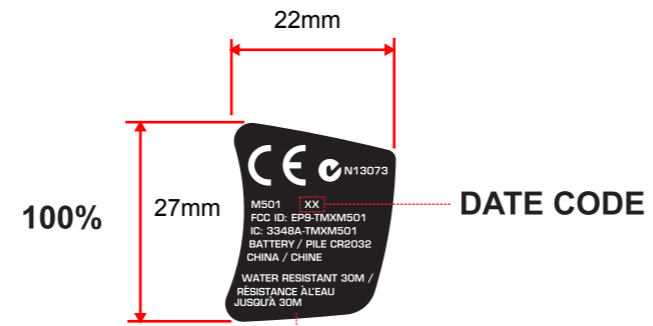

SZ980 INLAY

CU: TIMEX
COLOR: WHITE ON BLACK , W/MATT SURFACE
(PRINTING ON REAR SIDE)