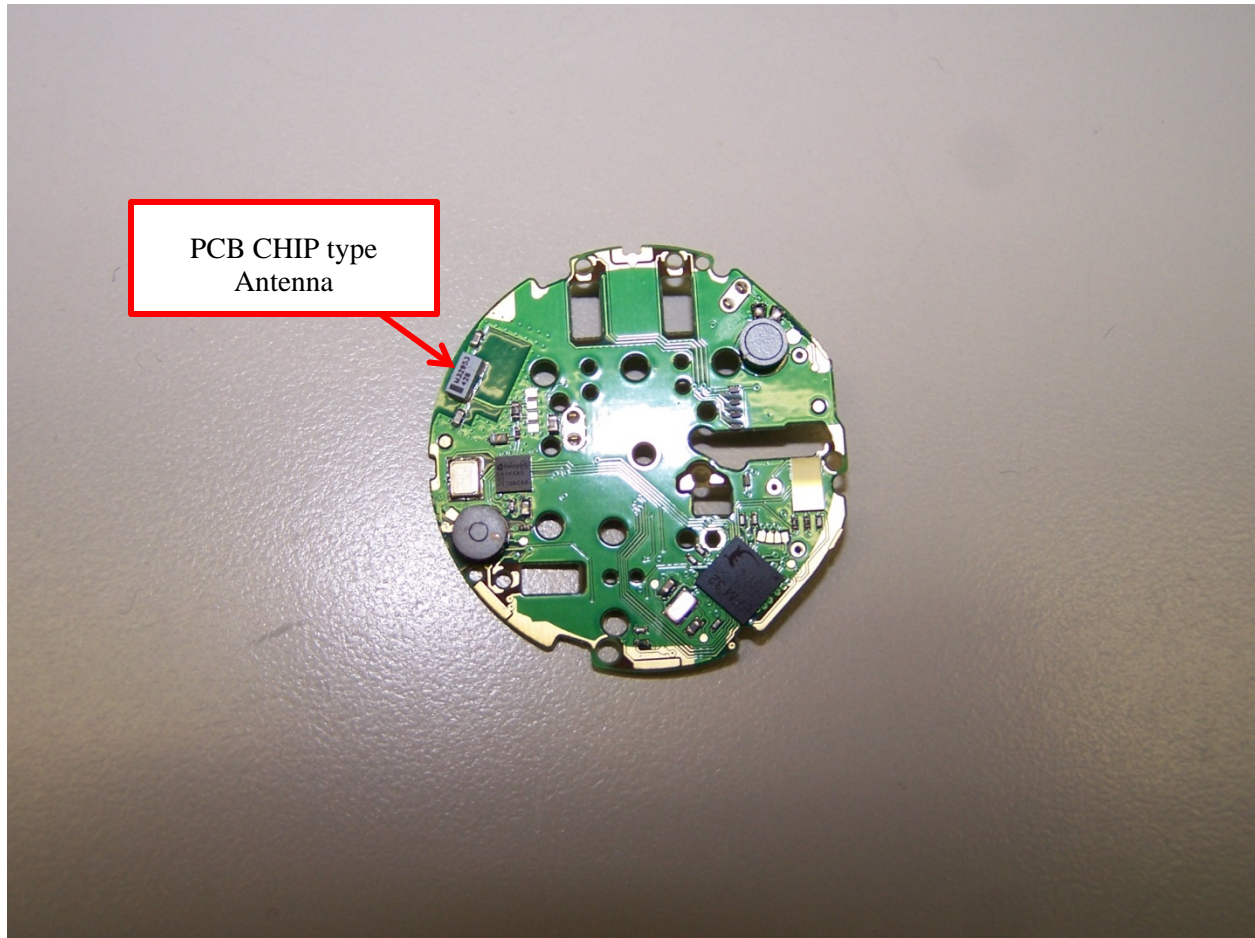

Internal Photos:

Figure 1: M328 with Case-Back in Removed.

Note: These internal photos were provided by Timex.

Figure 2: Dial Side View of PCB showing the BLE antenna.

Figure 3: Case-Back View of PCB.

Figure 4: Watch Movement, PCB Revomed.