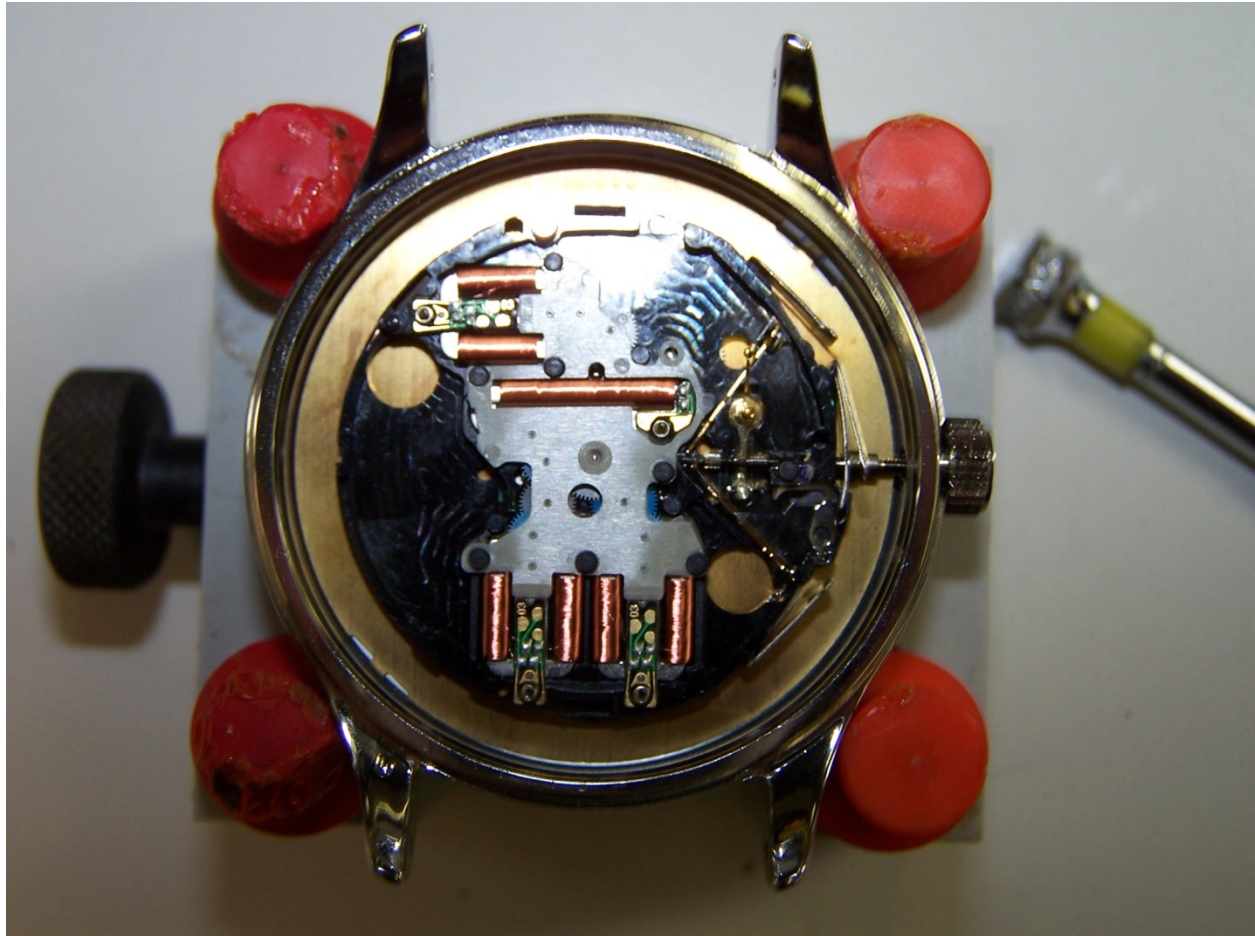

Internal Photos:

Figure 1: M328 with Case-Back in Removed.

Note: These internal photos were provided by Timex.

Figure 2: Dial Side View of PCB showing the BLE antenna.

Figure 3: Case-Back View of PCB.

Figure 4: Watch Movement, PCB Revomed.