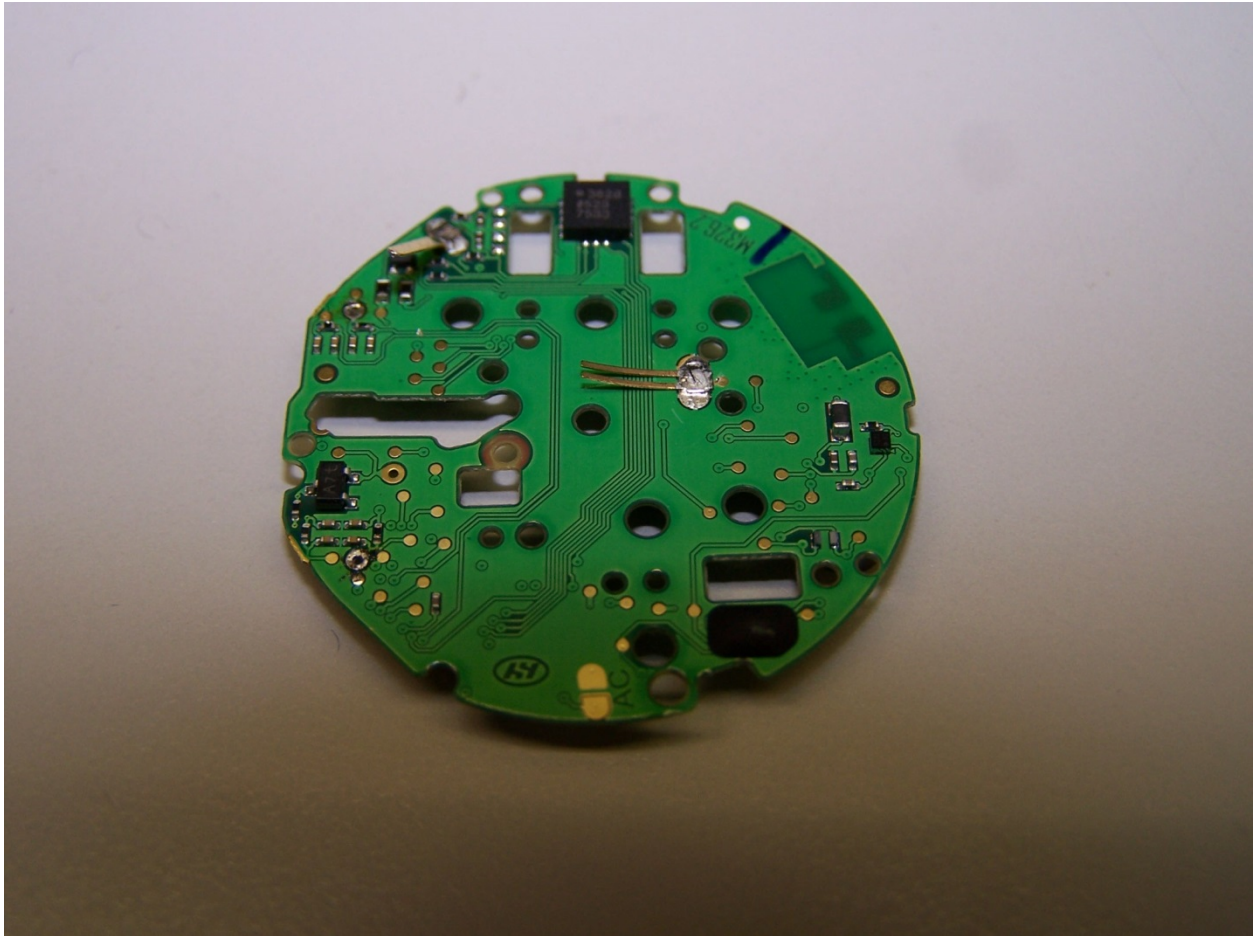

Internal Photos

EUT Name: Timex OmniMOVE Wrist Watch

EUT Model: M328

FCC ID: EP9-TMXM328

IC ID: 3348A-TMXM328

FCC Title 47, Part 15C, RSS-210 Issue 8, ANSI C63.10:2013

Prepared for:

Sam Everett
Timex Group USA Inc
555 Christian Rd
Middlebury CT 06787 USA
Tel: 203-346-5603
Fax: 203-346-7163

Internal Photos:

Figure 1: M328 with Case-Back in Removed.

Note: These internal photos were provided by Timex.

Figure 2: Dial Side View of PCB showing the BLE antenna.

Figure 3: Case-Back View of PCB.

Figure 4: Watch Movement, PCB Revomed.