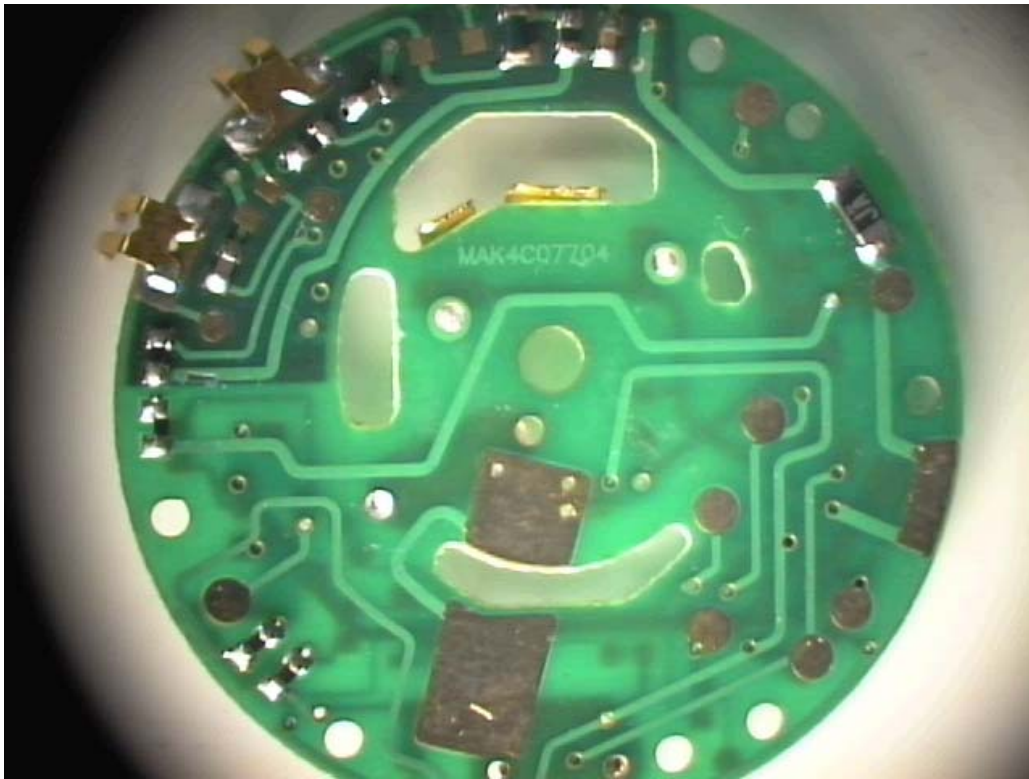

Timex M102 Lifeline Watch – Internal Photographs

PCB - Side 1

PCB – Side 2

QA Watch Movement