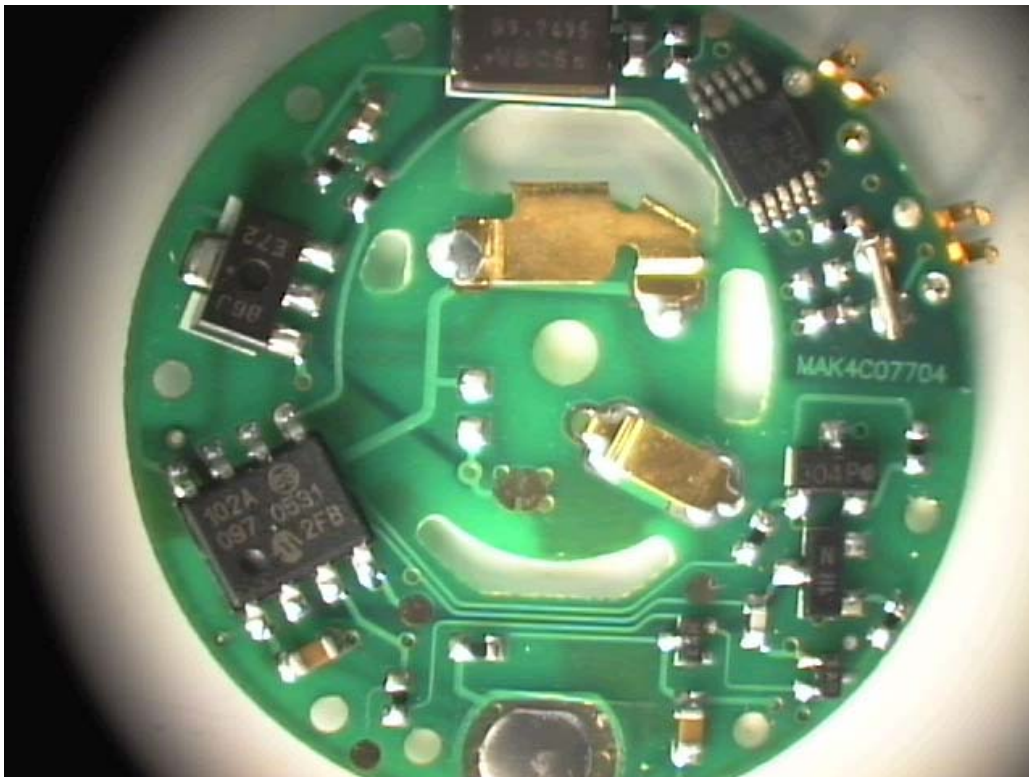

Timex M102 Lifeline Watch – Internal Photographs

PCB - Side 1

PCB – Side 2

QA Watch Movement