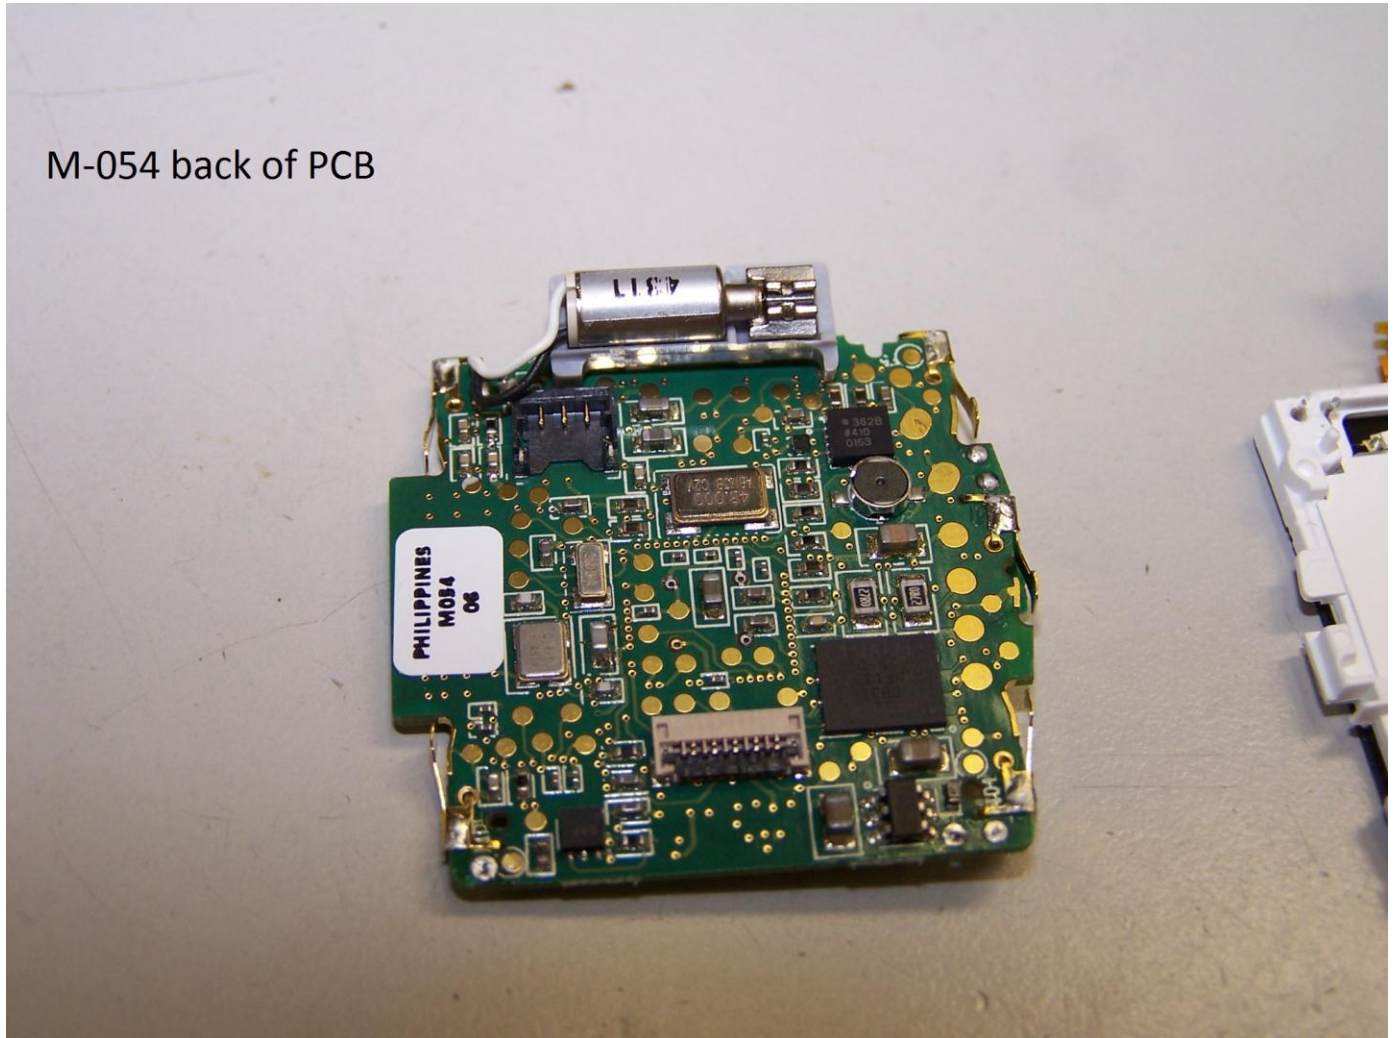

Internal Photos:

M-054 Front of watch

Figure 1: Internal View, Front of watch

M-054 inside view of case front
and back

Figure 2: Internal View – Front and Back

M-054 front of PCB

Figure 3: Internal View – Front of PCB - Antenna

M-054 back of PCB

Figure 4: Internal View – Back of PCB

Figure 5: Internal View – Inside view of back of case

M-054 back of watch

Figure 6: Internal View – Back of watch

Figure 7: Internal View – Back of LCD

Figure 8: Internal View – Battery