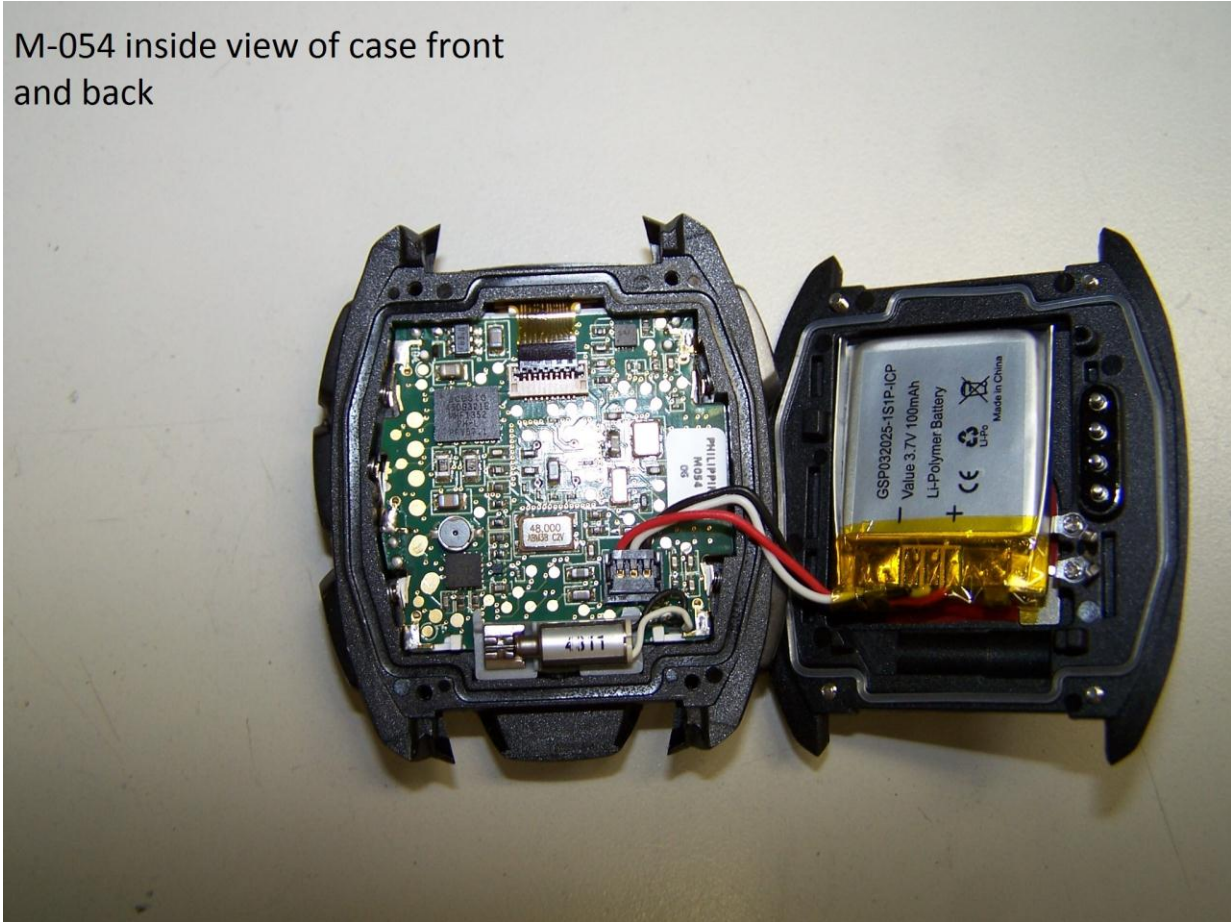

Internal Photos:

M-054 Front of watch

Figure 1: Internal View, Front of watch

M-054 inside view of case front
and back

Figure 2: Internal View – Front and Back

M-054 front of PCB

Figure 3: Internal View – Front of PCB - Antenna

M-054 back of PCB

Figure 4: Internal View – Back of PCB

Figure 5: Internal View – Inside view of back of case

M-054 back of watch

Figure 6: Internal View – Back of watch

Figure 7: Internal View – Back of LCD