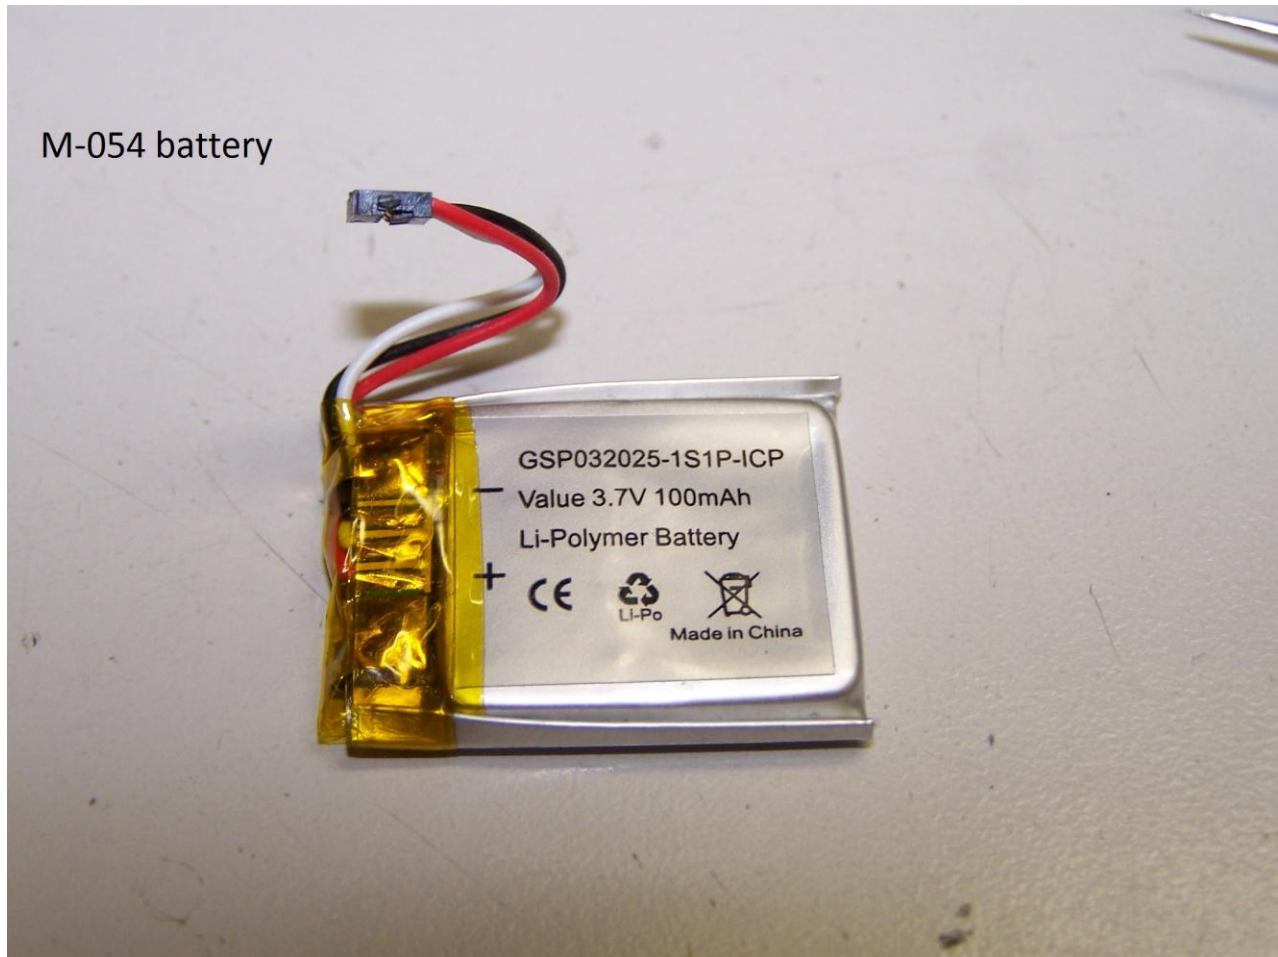

Internal Photos

EUT Name: Watch

EUT Model: IRONMAN

FCC ID: EP9-TMXM054

IC ID: 3348A-TMXM054

FCC Title 47, Part 15, SubpartC, RSS-210 Issue 8

Prepared for:

Stan Vreeland
Timex
555 Christian Road
Middlebury, CT 06762
Tel: tel
Fax: fax

Internal Photos:

M-054 Front of watch

Figure 1: Internal View, Front of watch

M-054 inside view of case front
and back

Figure 2: Internal View – Front and Back

M-054 front of PCB

Figure 3: Internal View – Front of PCB - Antenna

M-054 back of PCB

Figure 4: Internal View – Back of PCB

Figure 5: Internal View – Inside view of back of case

M-054 back of watch

Figure 6: Internal View – Back of watch

Figure 7: Internal View – Back of LCD

Figure 8: Internal View – Battery