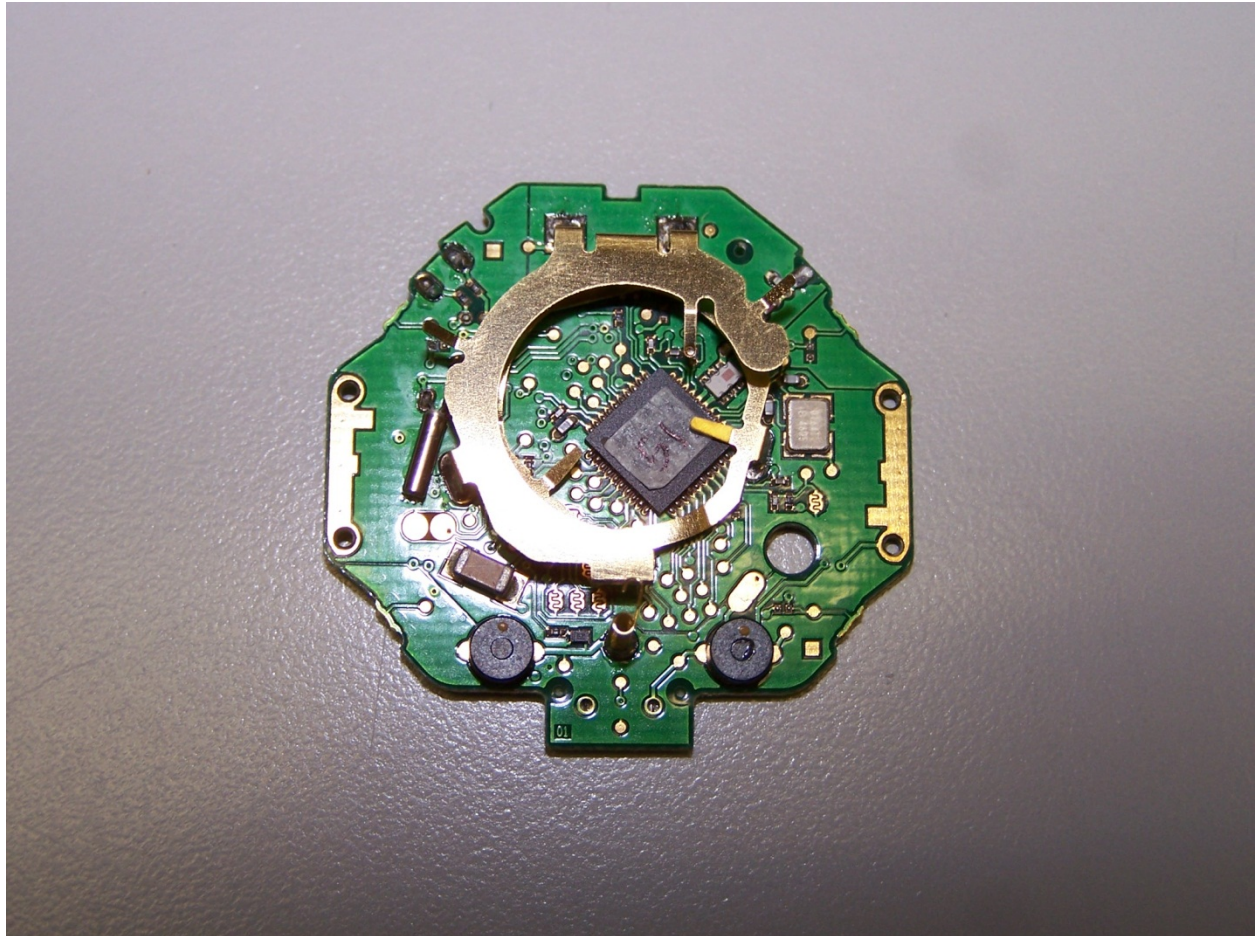

Internal Photos:

Figure 1: M049 with Case-Back removed.

Figure 2: Front View of watch module showing the Display and BLE antenna.

Figure 3: Front View of watch module without display.

Figure 4: Rear View of watch circuit board with Battery removed.

Figure 5: Inside View of Case