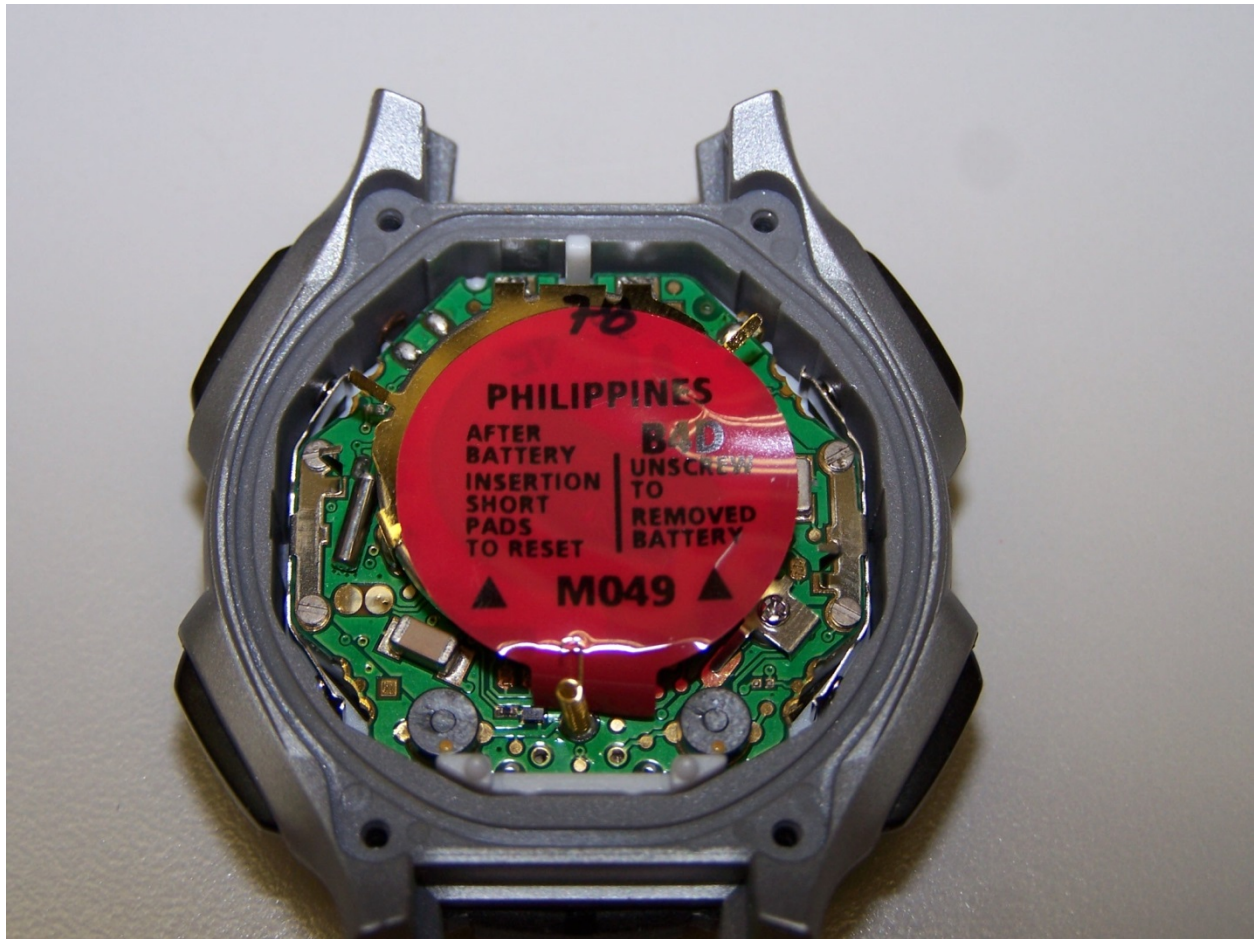

Internal Photos

EUT Name: Timex Ironman Classic 50 Move+

EUT Model: M049

FCC ID: EP9-TMXM049

IC ID: 3348A-TMXM049

FCC Title 47, Part 15C, RSS-210 Issue 8, ANSI C63.10:2013

Prepared for:

Sam Everett
Timex Group USA Inc
555 Christian Rd
Middlebury CT 06787 USA
Tel: 203-346-5603
Fax: 203-346-7163

Internal Photos:

Figure 1: M049 with Case-Back removed.

Figure 2: Front View of watch module showing the Display and BLE antenna.

Figure 3: Front View of watch module without display.

Figure 4: Rear View of watch circuit board with Battery removed.

Figure 5: Inside View of Case