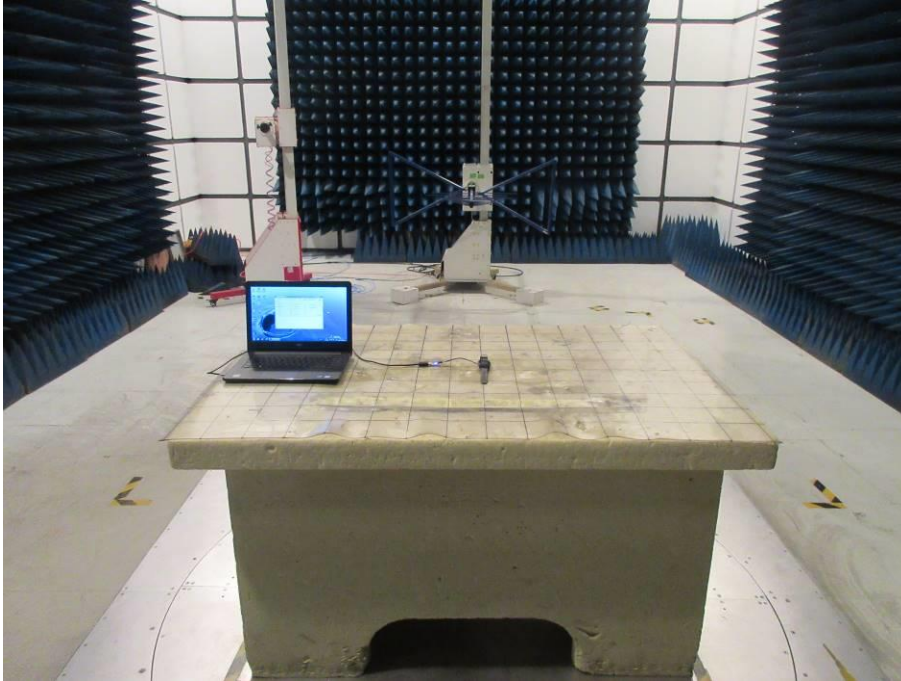

4 APPENDIX - PHOTOS OF TEST SETUP

Radiated SPURIOUS EMISSION SET-UP PHOTOS, 30MHz ~ 1GHz

Radiated SPURIOUS EMISSION SET-UP PHOTOS, 1GHz ~ 25GHz

XXXXXXXXEND OF THE REPORTXXXXXXXX