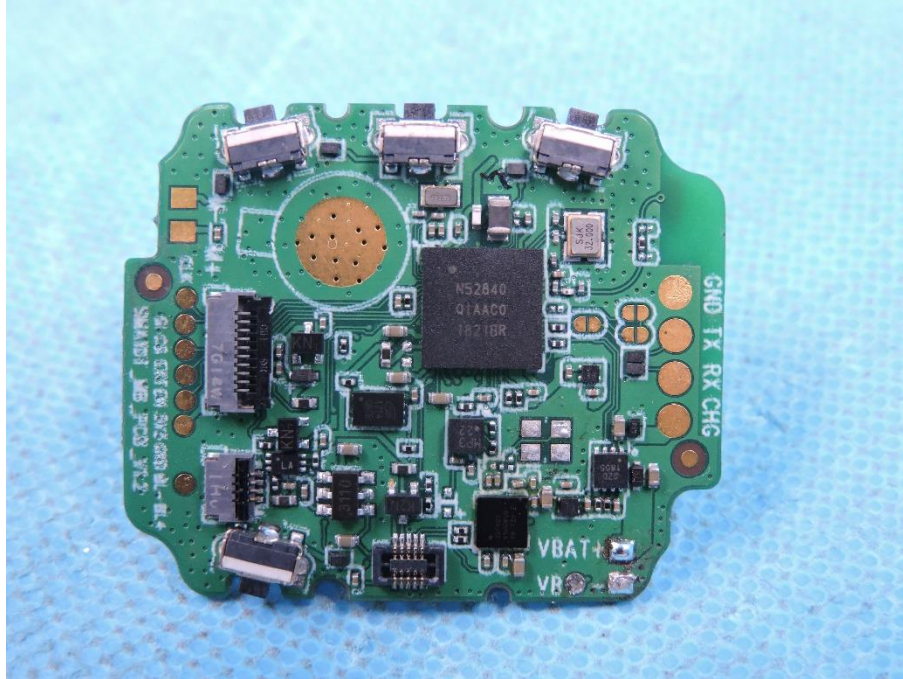

Internal Photos of EUT

Report No.: STS1901197W01

Model No. : M02Q

Page: 1 of 2

Internal Photos of EUT

Report No.: STS1901197W01

Model No. : M02Q

Page: 2 of 2