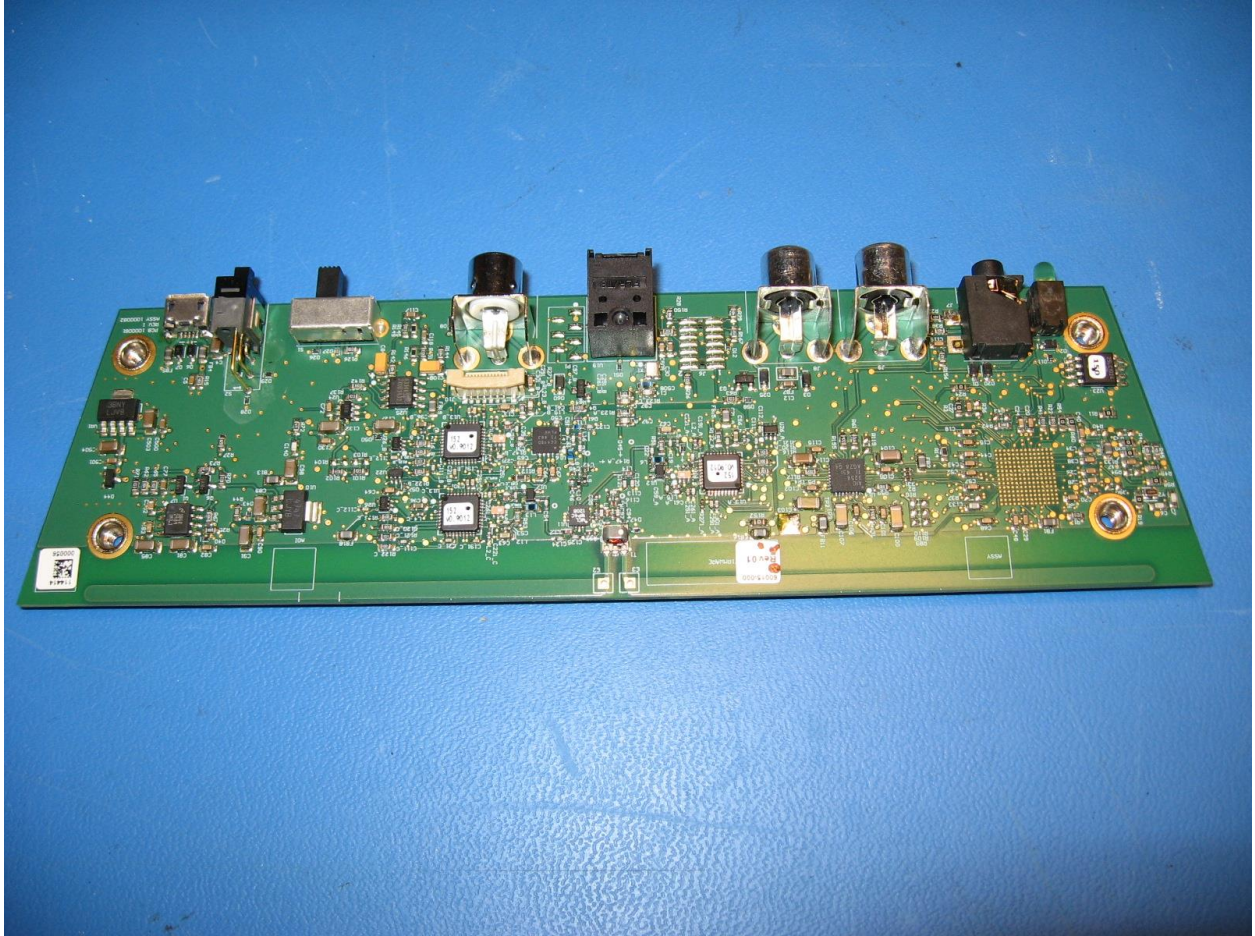

SurfLink G.722 Media Streamer Internal Photos

Case open, front face down

Case open, back in foreground looking at front panel display circuit board

Main circuit board, top view

Main circuit board, bottom view