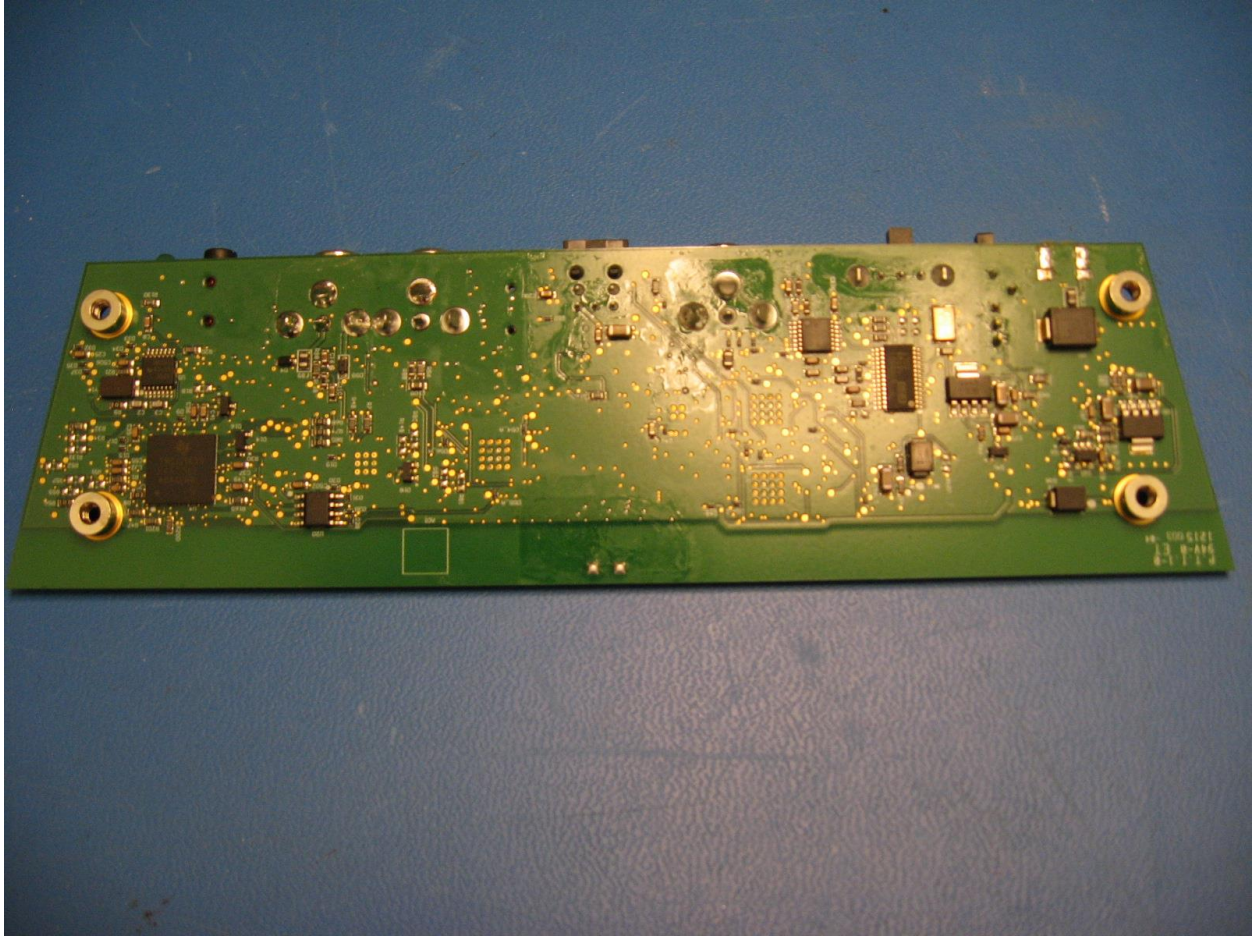

SurfLink G.722 Media Streamer Internal Photos

Case open, front face down

Case open, back in foreground looking at front panel display circuit board

Main circuit board, top view

Main circuit board, bottom view