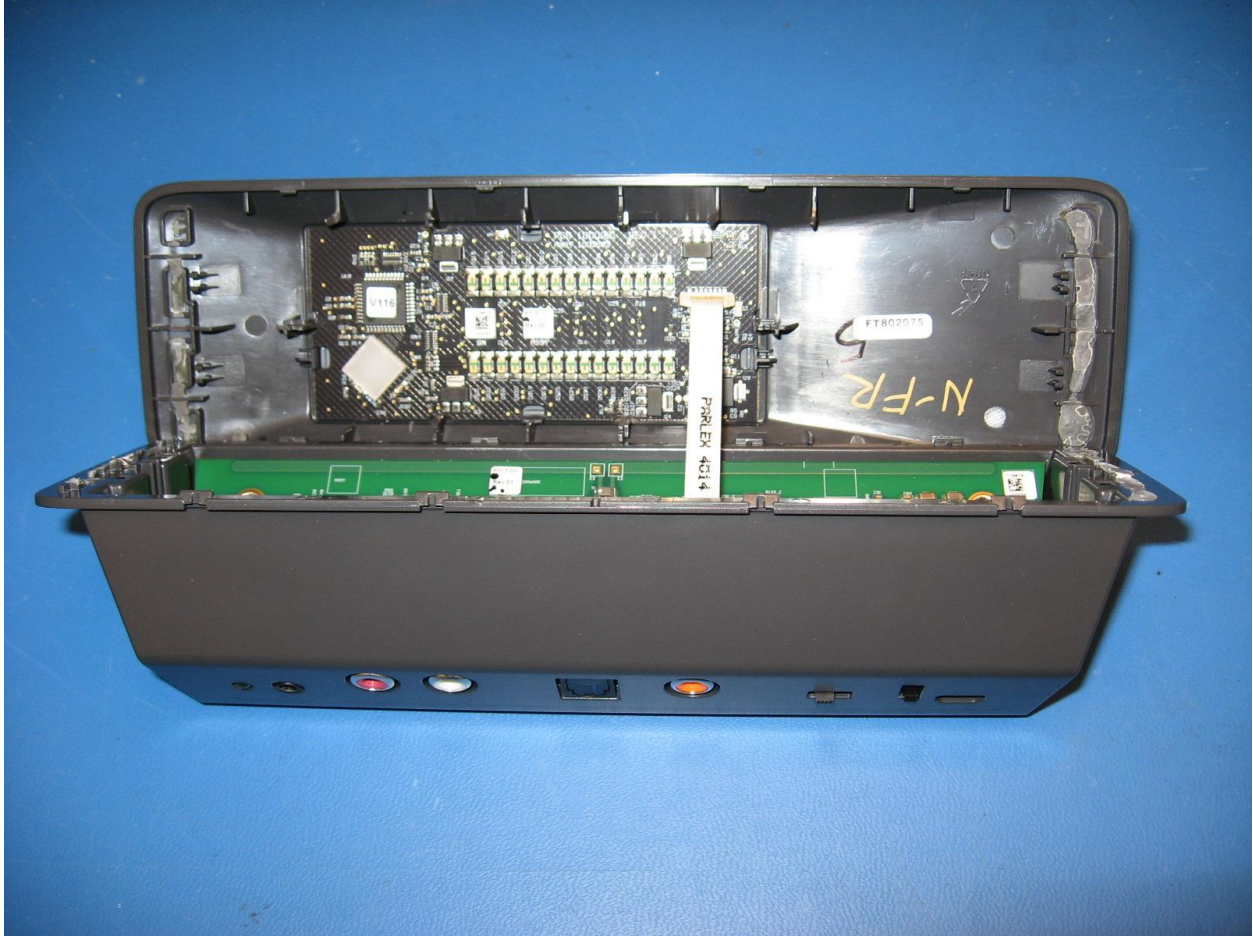

SurfLink G.722 Media Streamer Internal Photos

Case open, front face down

Case open, back in foreground looking at front panel display circuit board

Main circuit board, top view

Main circuit board, bottom view