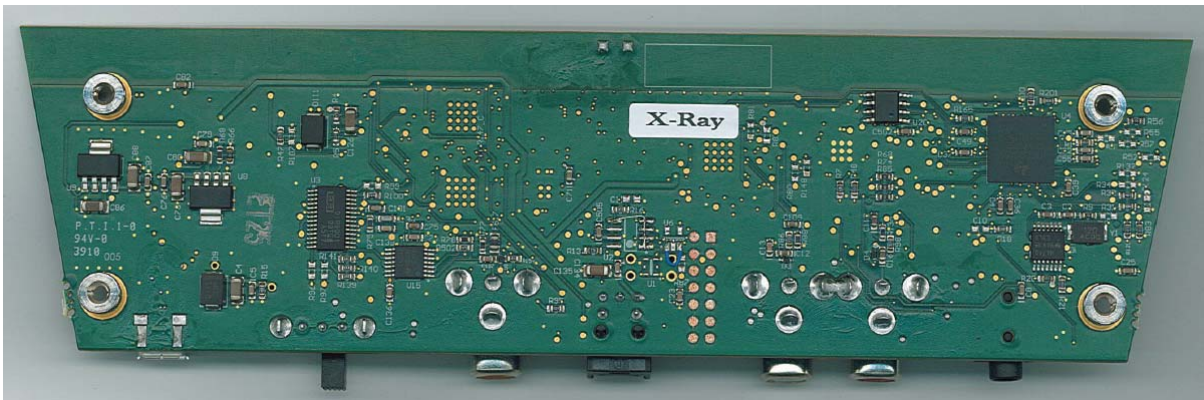

### SurfLink Media Device Internal Pictures

PCBA – SY1000082-LF Rev D – Media Device – Main PCBA

Antennas shown in red boxes / Radios (U13\_A, U13\_B, U13\_C) - shown in orange boxes  
in above and below views