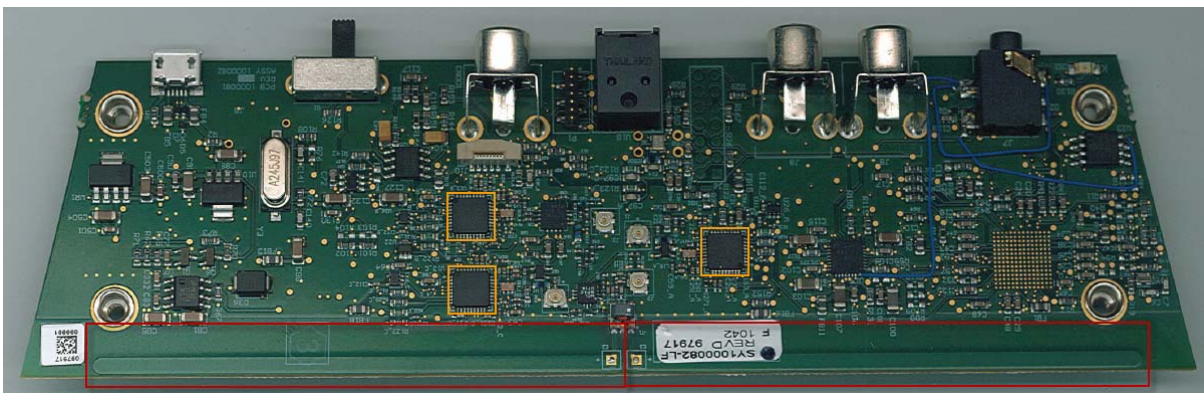

### SurfLink Media Device Internal Pictures

PCBA – SY1000082-LF Rev D – Media Device – Main PCBA

Antennas shown in red boxes / Radios (U13\_A, U13\_B, U13\_C) - shown in orange boxes  
in above and below views