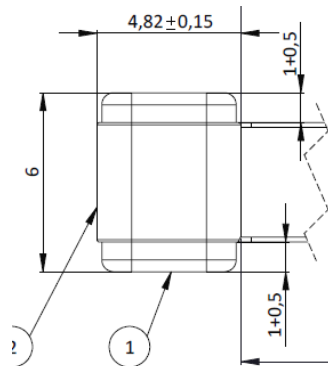

## Starkey The Dash Pro Left Earpiece NFMI Antenna Characteristics

Frequency - 10.6MHz

Bandwidth - 380kHz

Antenna Type - Wired Rod antenna

Antenna dimensions in cm are listed  
4.82 cm by 6 cm overall length (4 cm coil length)