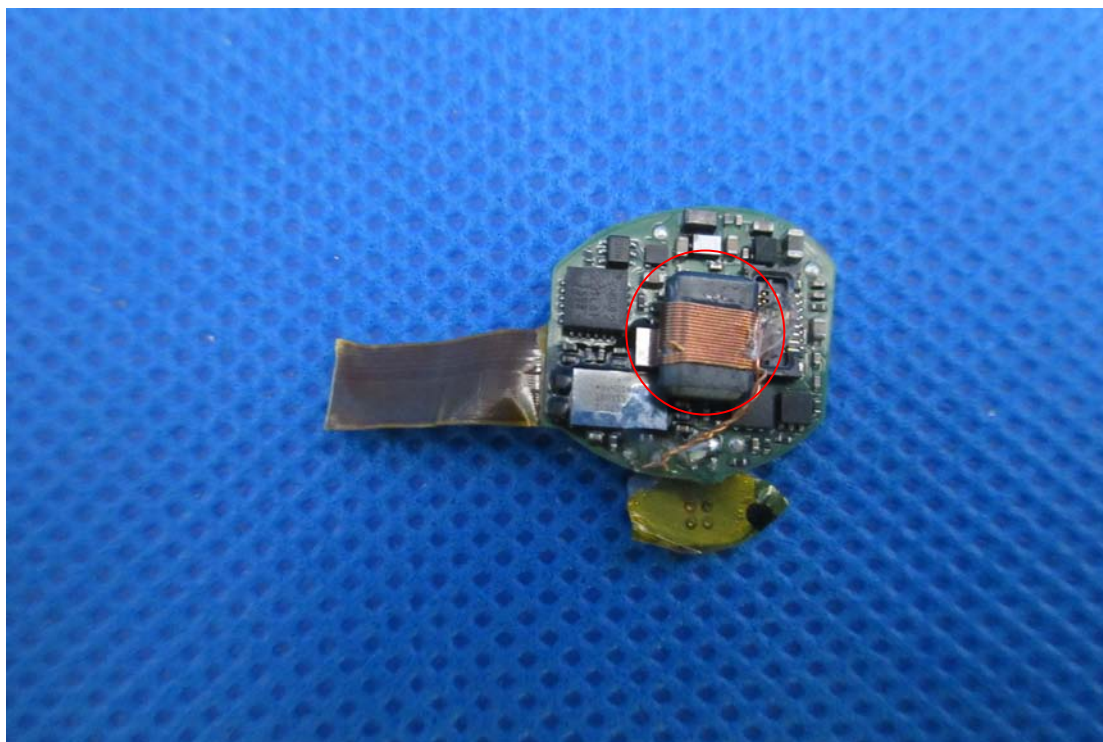

Internal Photos

1. EUT uncover view

2. Mainboard front view

3. Mainboard rear view

4. 10.6MHz antenna view

5. BT antenna view