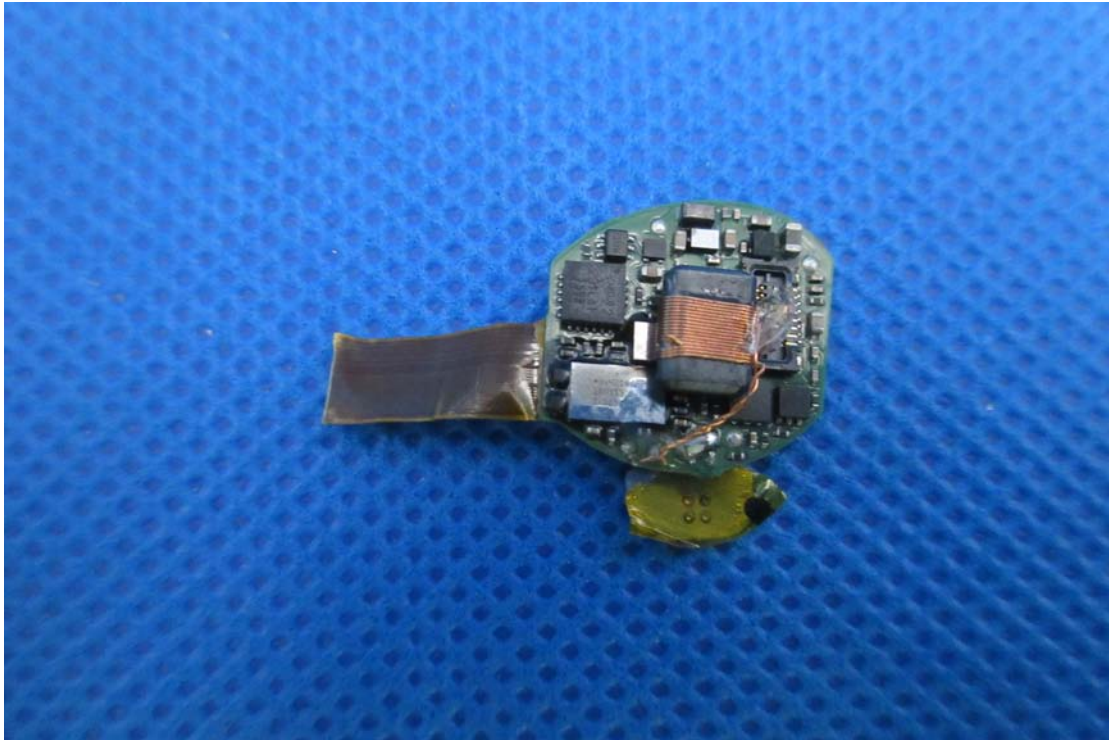

Internal Photos

1. EUT uncover view

2. Mainboard front view

3. Mainboard rear view

4. 10.6MHz antenna view

5. BT antenna view