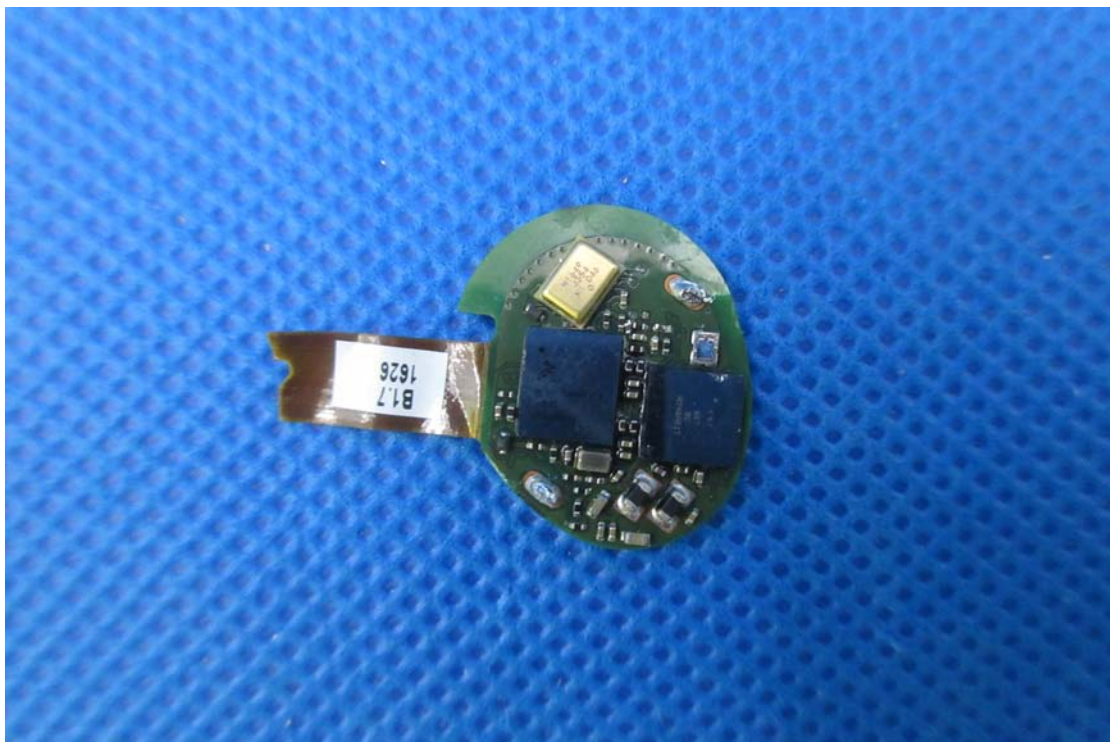

Internal Photos

1. EUT uncover view

2. Mainboard front view

3. Mainboard rear view

4. 10.6MHz antenna view