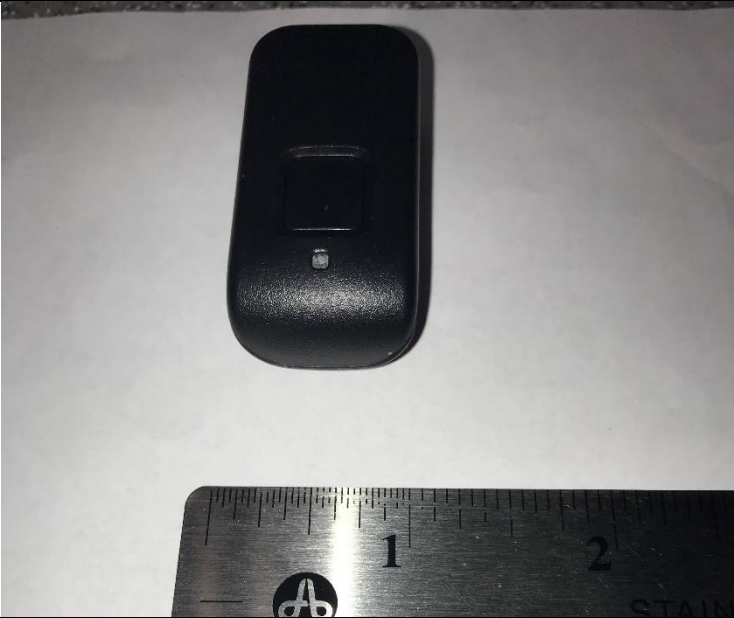

External case photos for Japan Submission

External Top view

External side view

External bottom

LED end

micro USB port end