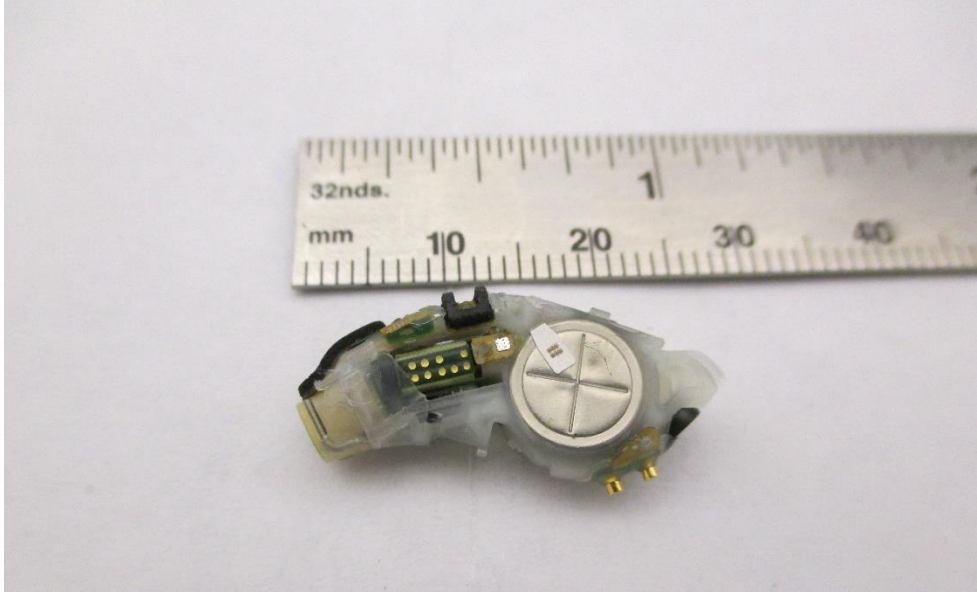

Edge AI mRIC R internal photos

Overall assembly

left side

left side without antenna, showing battery case

right side

Top view

Bottom view

PCBA front

PCBA back

Unfolded antenna